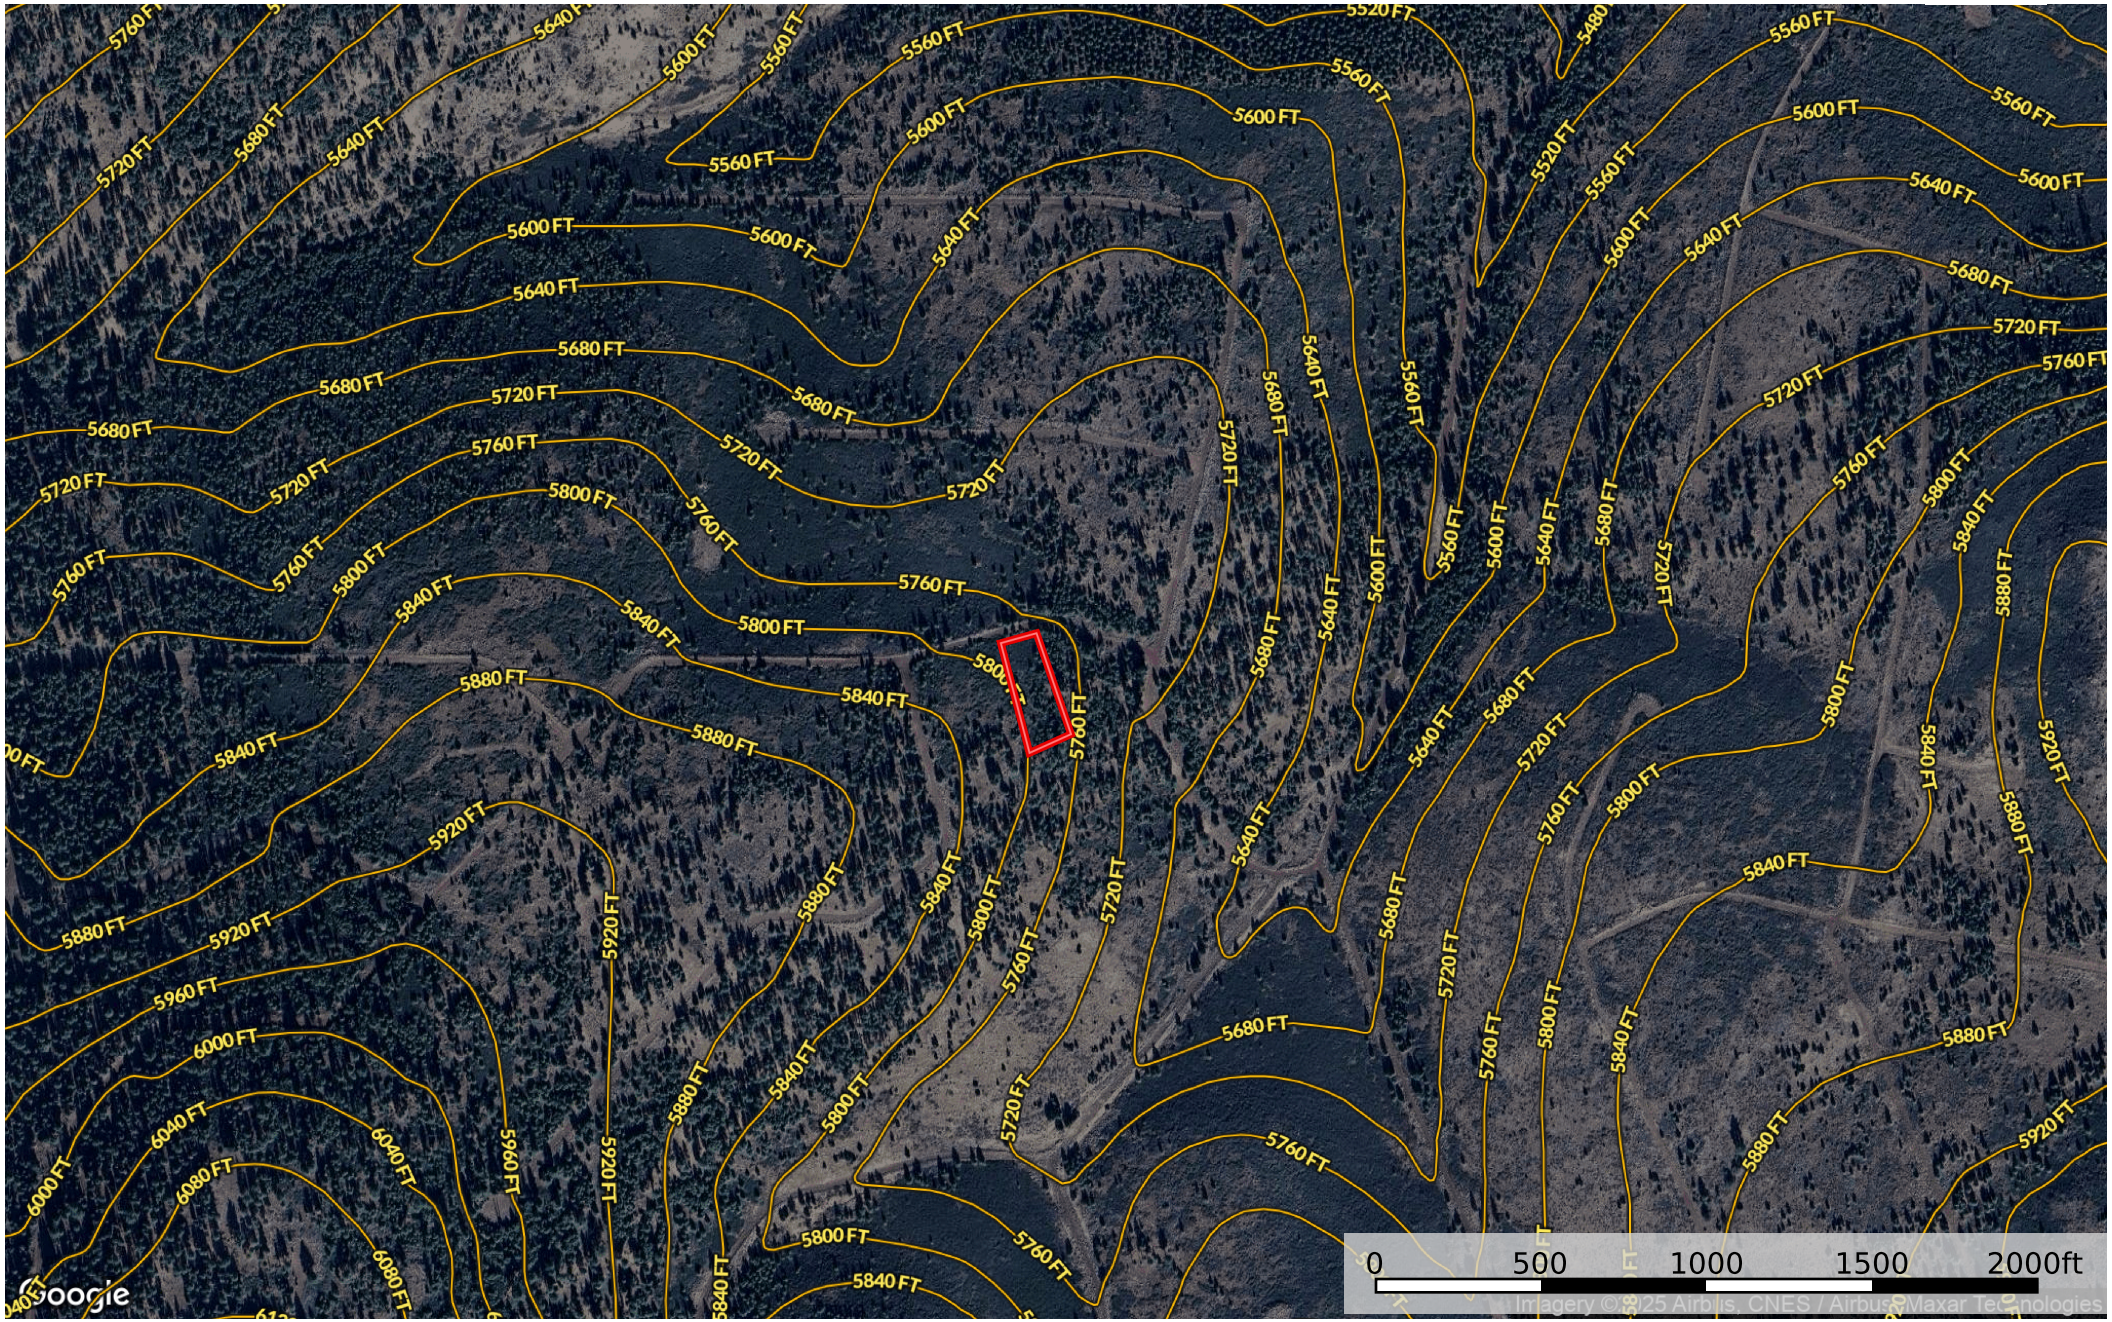

0.95 Acre Alturas, Modoc County, CA 041-463-014-000

Modoc County, California, 0.95 AC +/-

 Boundary