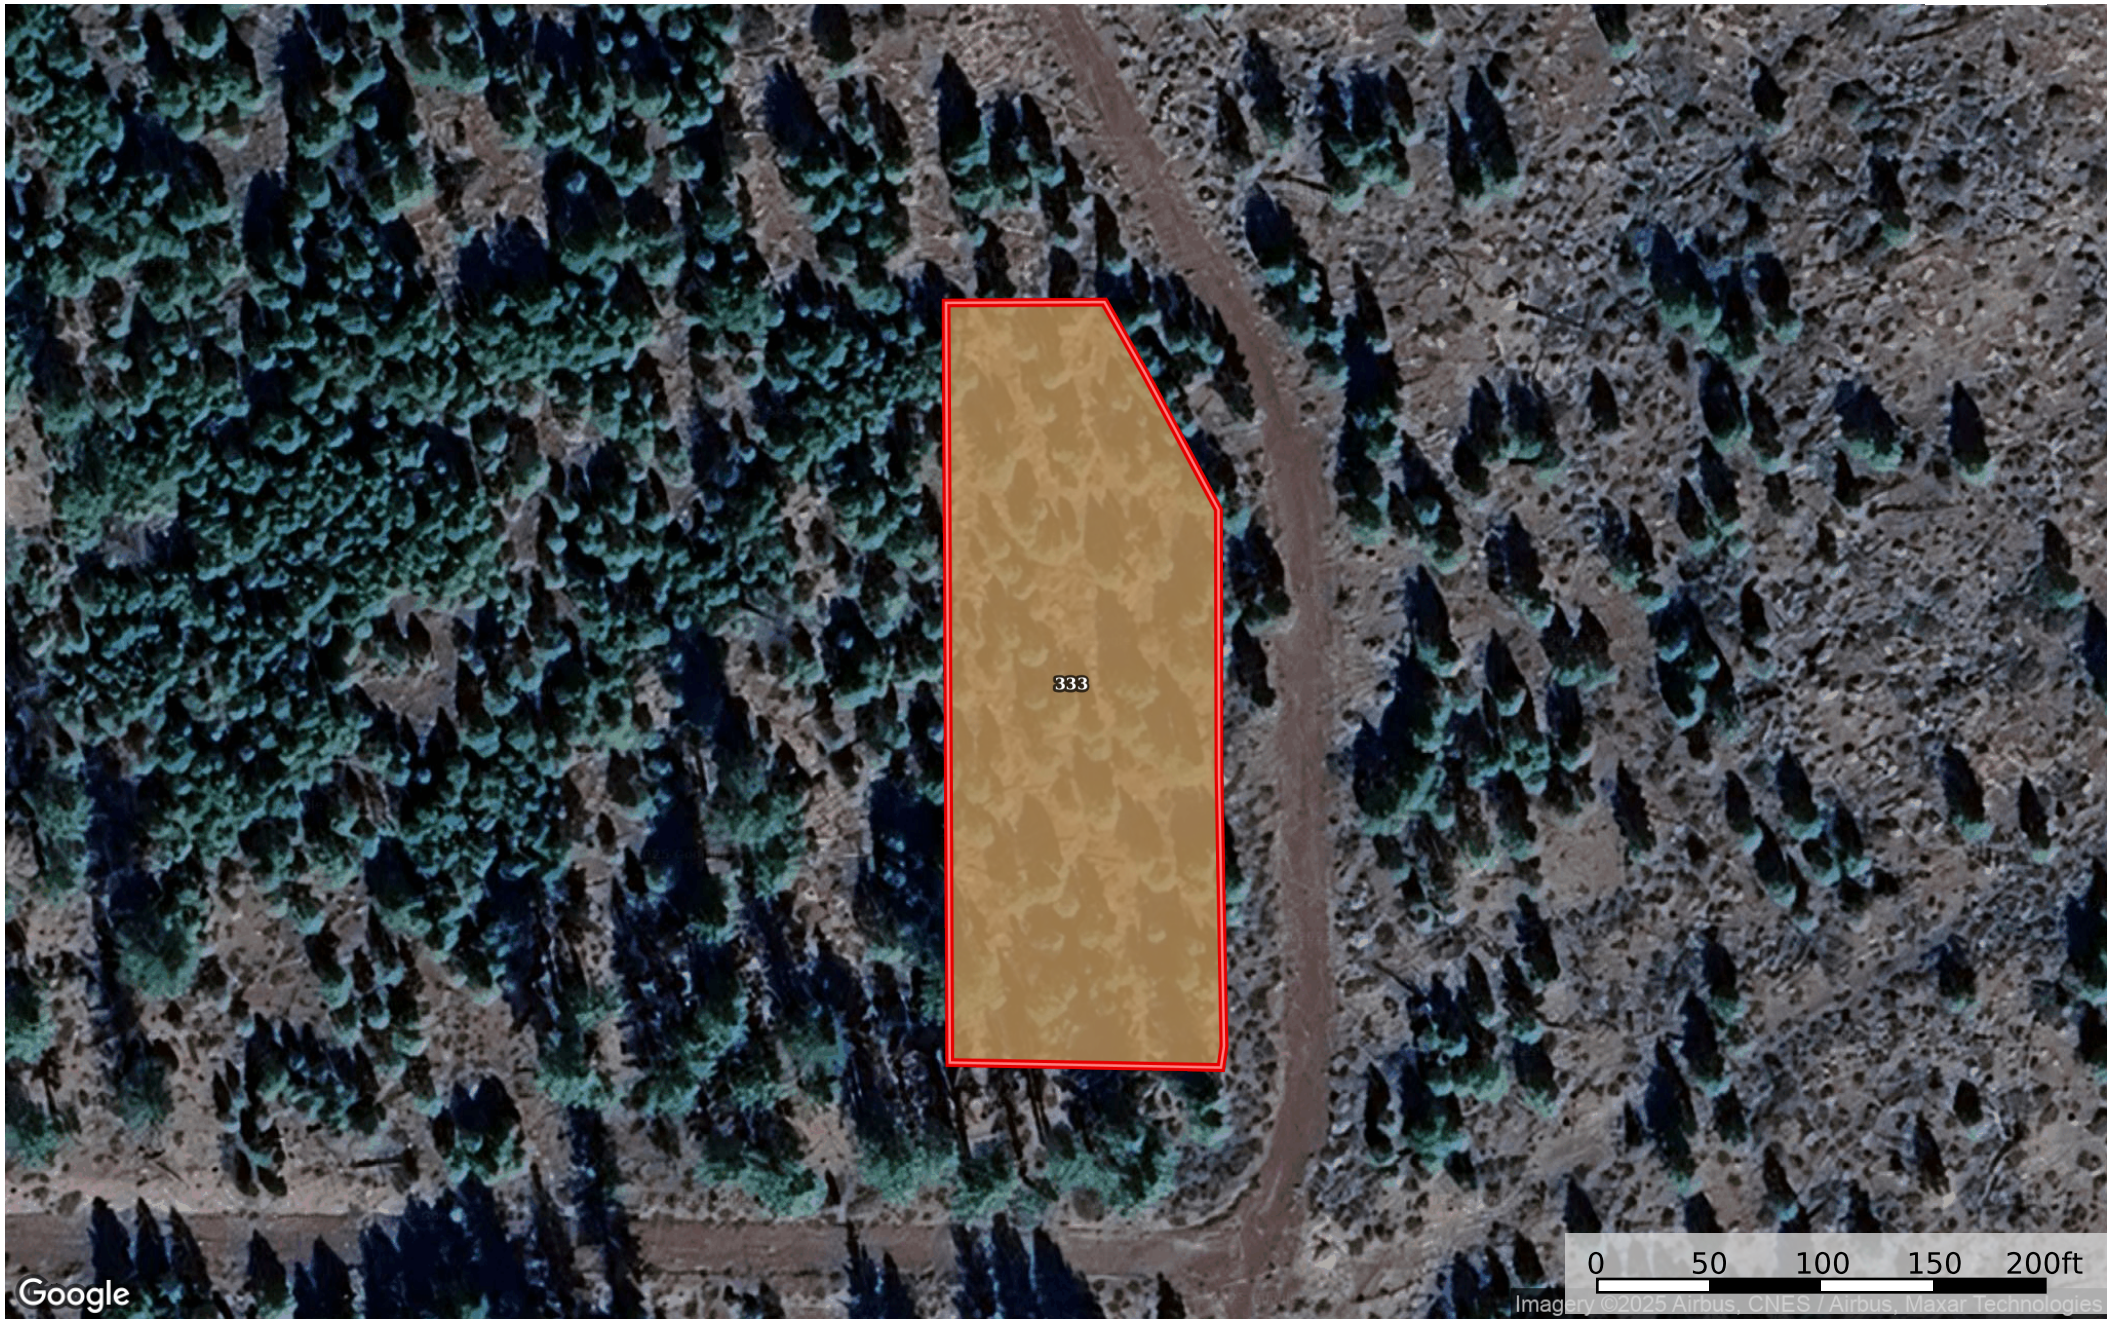

0.88 Acre Alturas, Modoc County, CA 041-661-033-000
Modoc County, California, 0.88 AC +/-

Google

0 50 100 150 200ft

Imagery ©2025 Airbus, CNES / Airbus, Maxar Technologies

 Boundary

Boundary 0.89 ac

SOIL CODE	SOIL DESCRIPTION	ACRES	%	CPI	NCCPI	CAP
333	Witcher-Gosch complex, 2 to 15 percent slopes	0.89	100	0	23	4e
TOTALS		0.89(*)	100%	-	23.0	4

(*) Total acres may differ in the second decimal compared to the sum of each acreage soil. This is due to a round error because we only show the acres of each soil with two decimal.