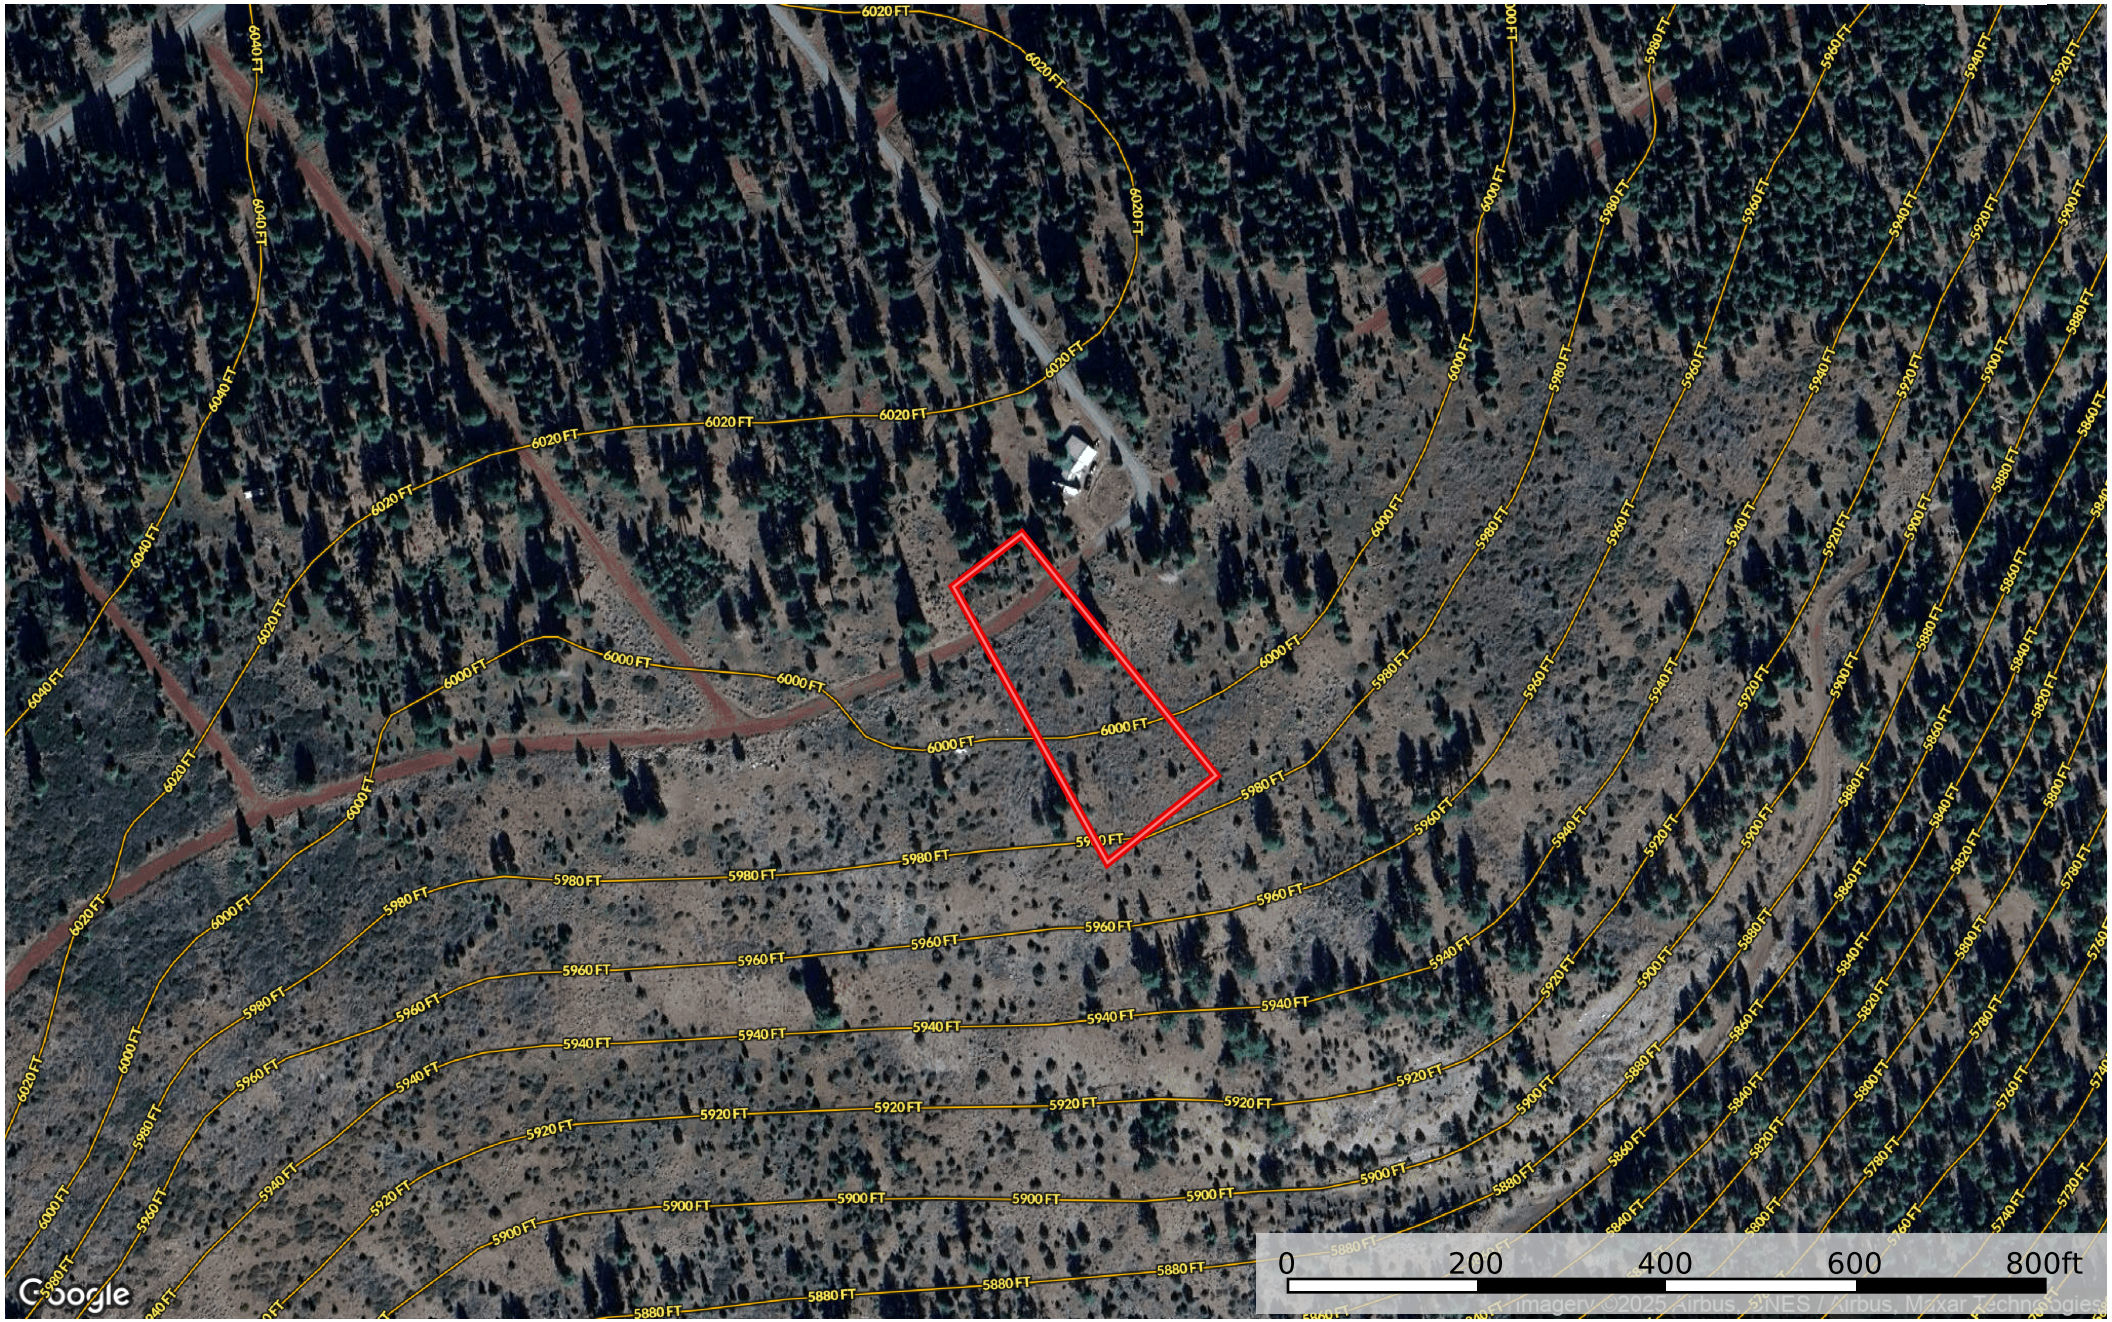

0.89 Acre Alturas, Modoc County, CA 038-242-003-000

Modoc County, California, 0.89 AC +/-

 Boundary