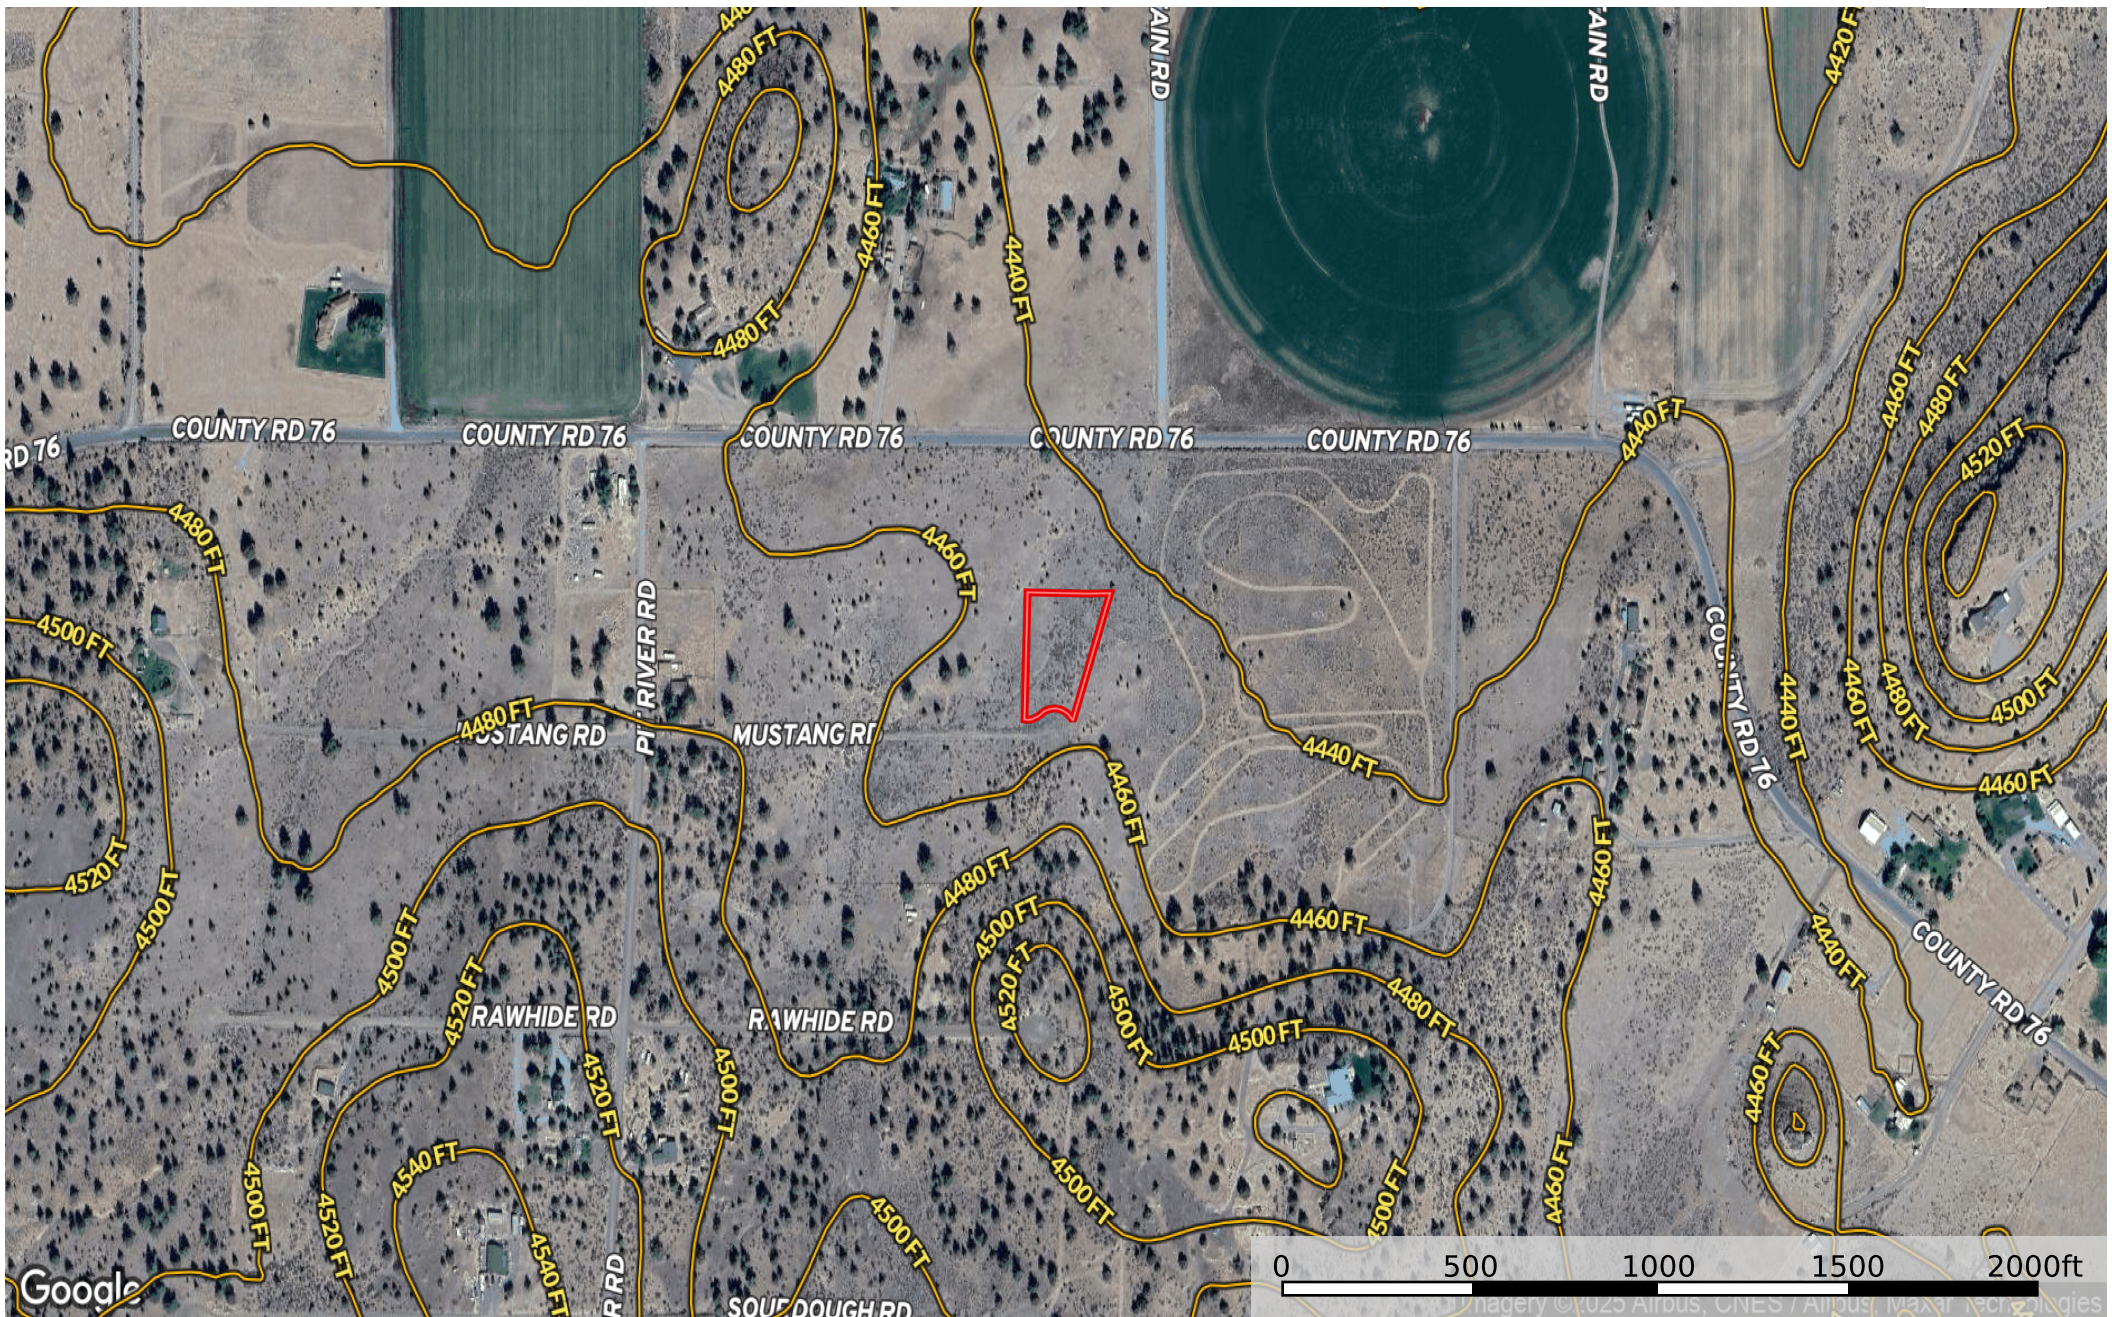

1.13 Acres Alturas, Modoc County, CA 022-410-031-000
Modoc County, California, 1.13 AC +/-

 Boundary