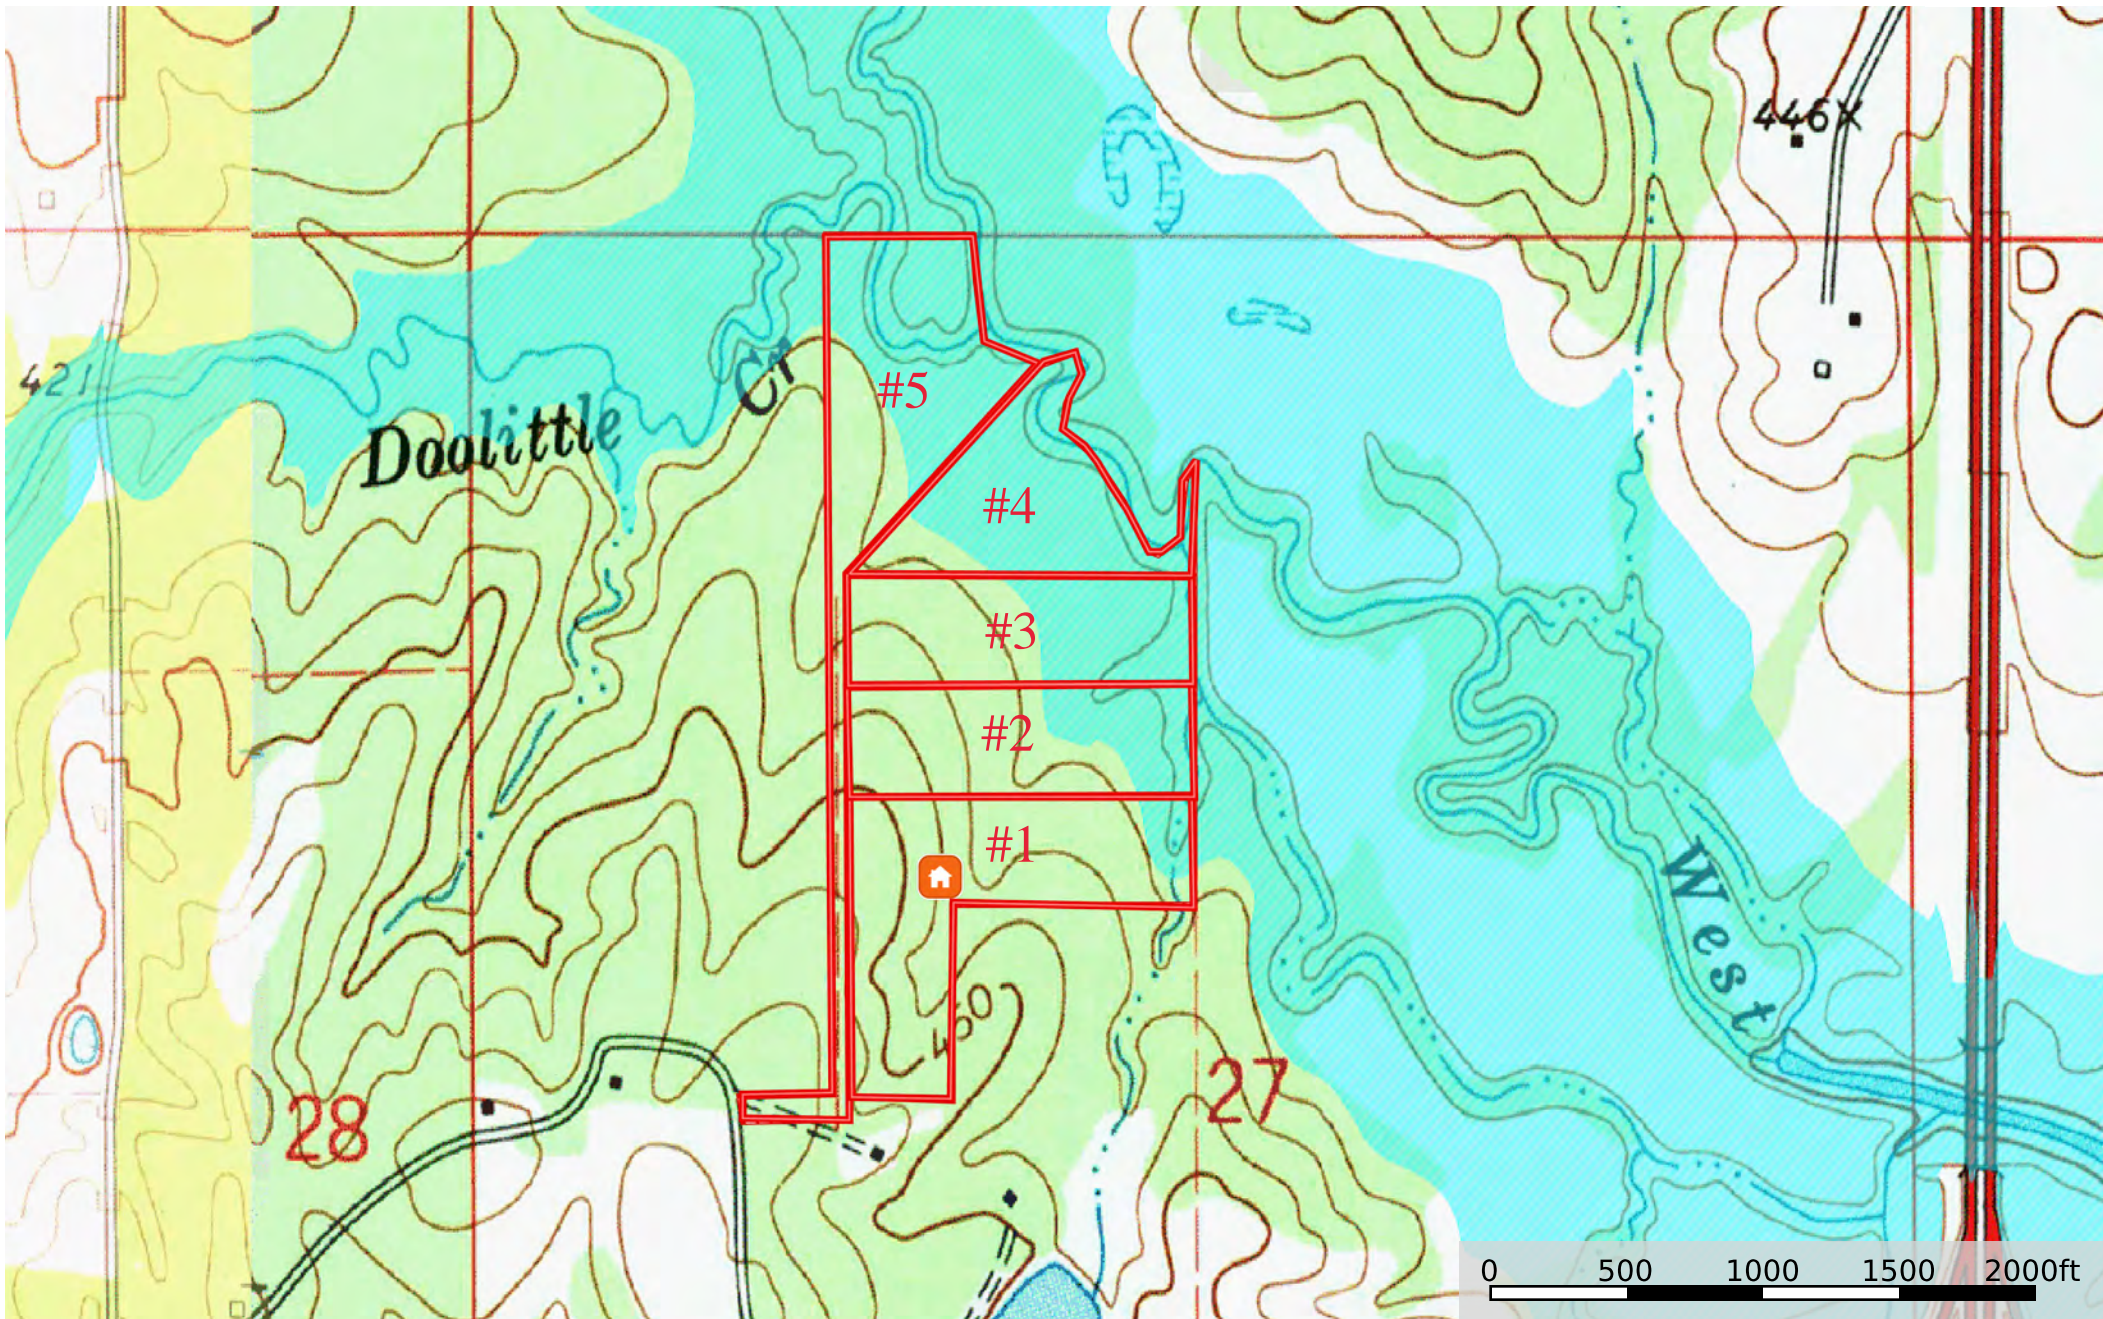


 Boundary

Lincoln 58 Smith  
Lincoln County, Mississippi, 58.19 AC +/-

- House
- Boundary
- 100 Year Floodplain
- 500 Year Floodplain
- Floodway
- Special
- Unmapped/ Not Included

**Lincoln 58 Smith**  
Lincoln County, Mississippi, 58.19 AC +/-

- House
- Boundary
- Boundary
- 100 Year Floodplain
- 500 Year Floodplain
- Floodway
- Special
- Unmapped/Not Included