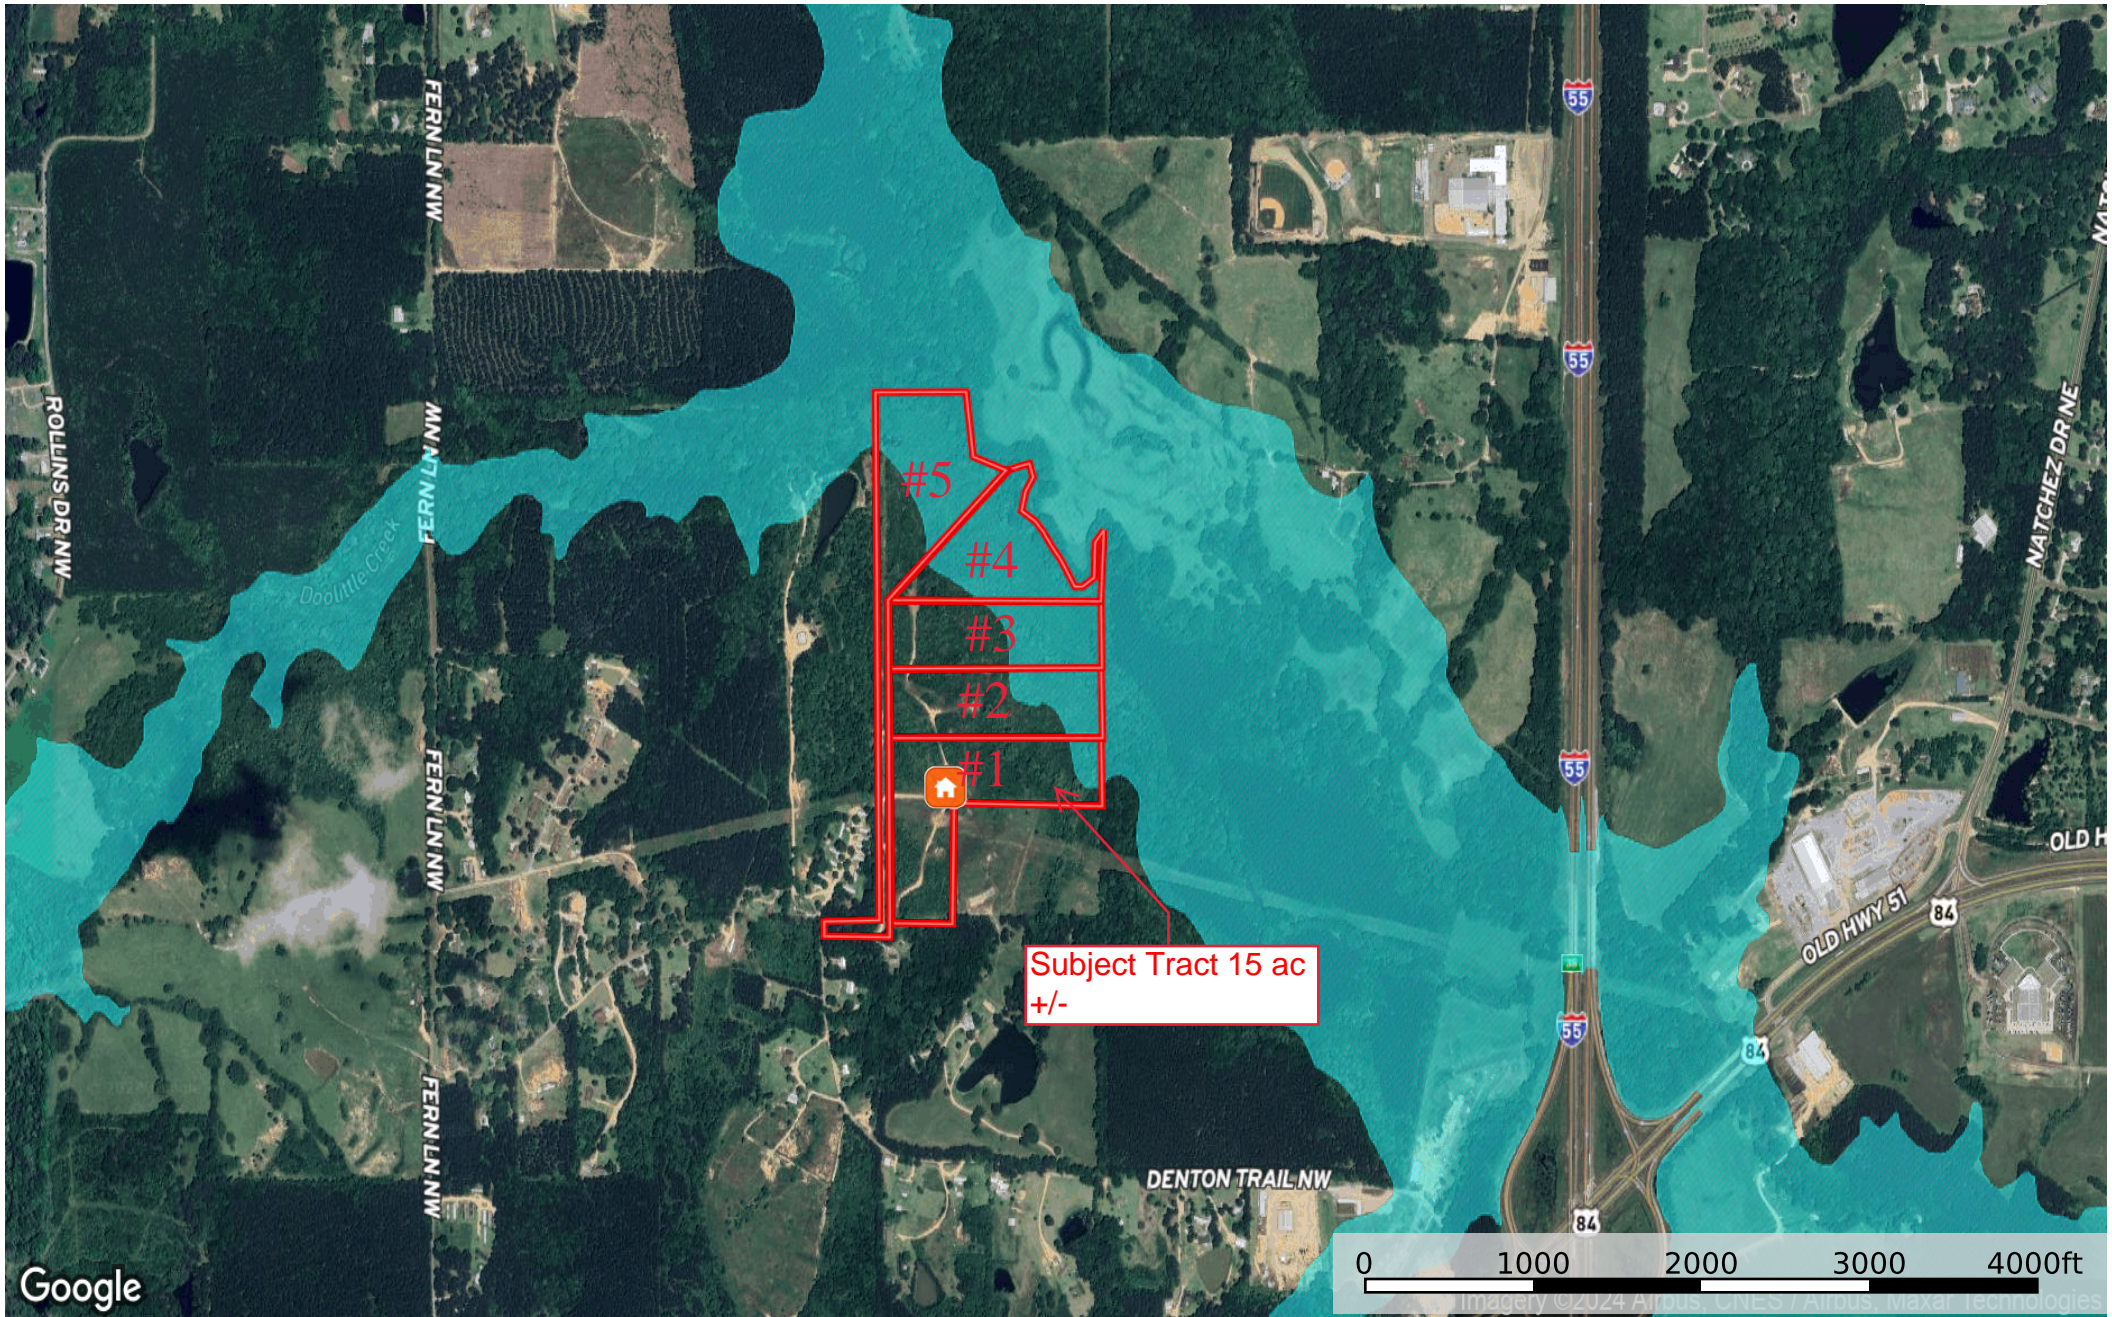


 Boundary

Lincoln 58 Smith  
Lincoln County, Mississippi, 58.19 AC +/-

- House
- Boundary
- 100 Year Floodplain
- 500 Year Floodplain
- Floodway
- Special
- Unmapped/ Not Included

**Lincoln 58 Smith**  
Lincoln County, Mississippi, 58.19 AC +/-

- House
- Boundary
- Boundary
- 100 Year Floodplain
- 500 Year Floodplain
- Floodway
- Special
- Unmapped/Not Included