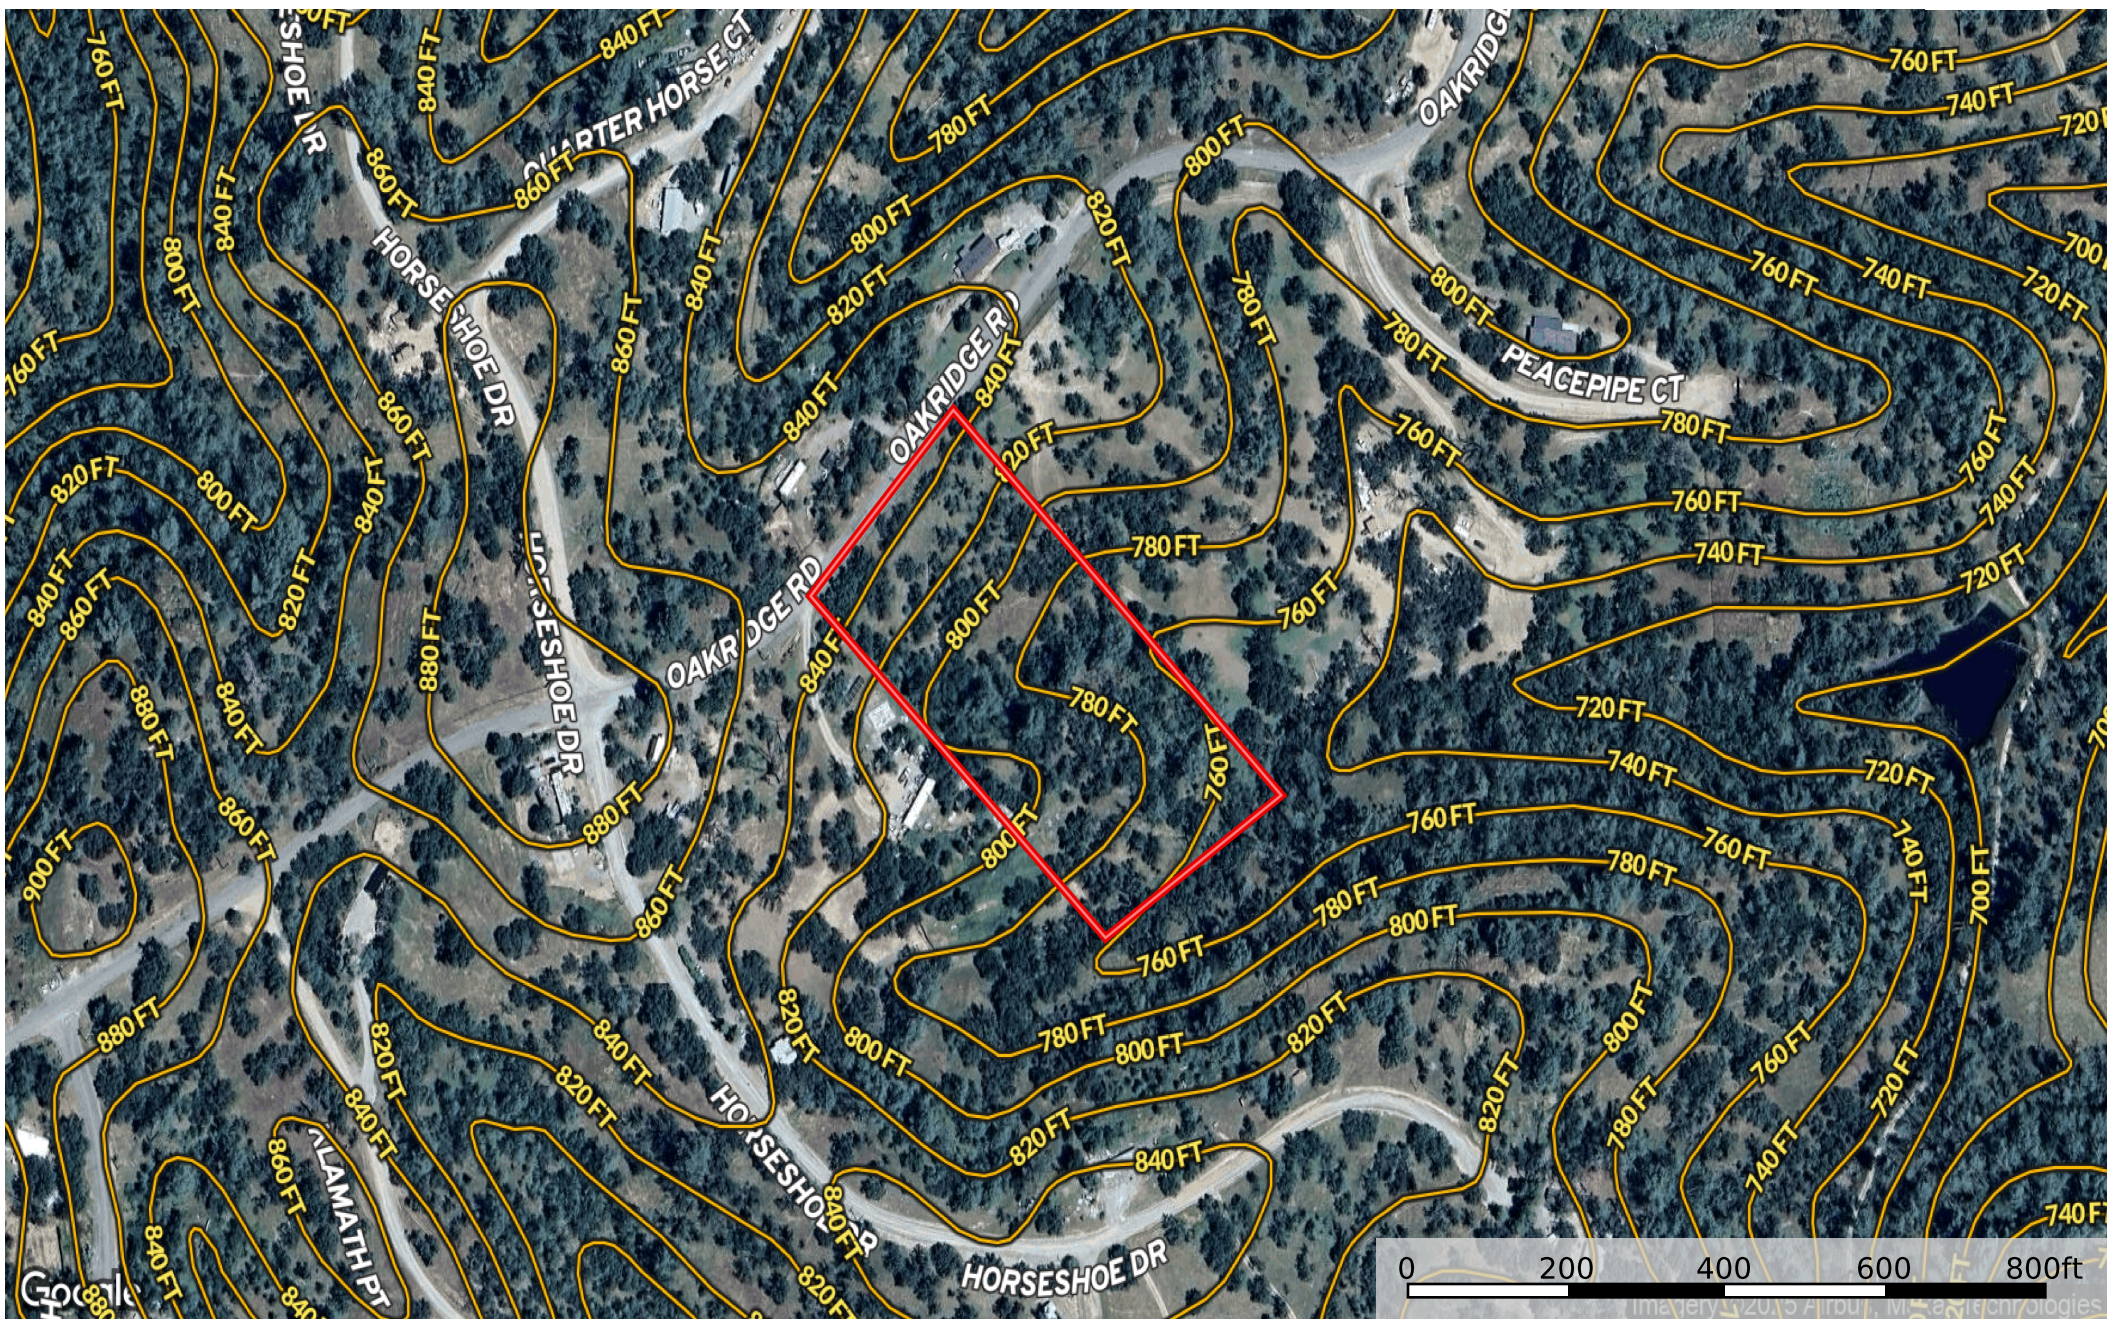

3.48 Acres Corning, Tehama County, CA 062-390-001-000
Tehama County, California, 3.48 AC +/-

 Boundary