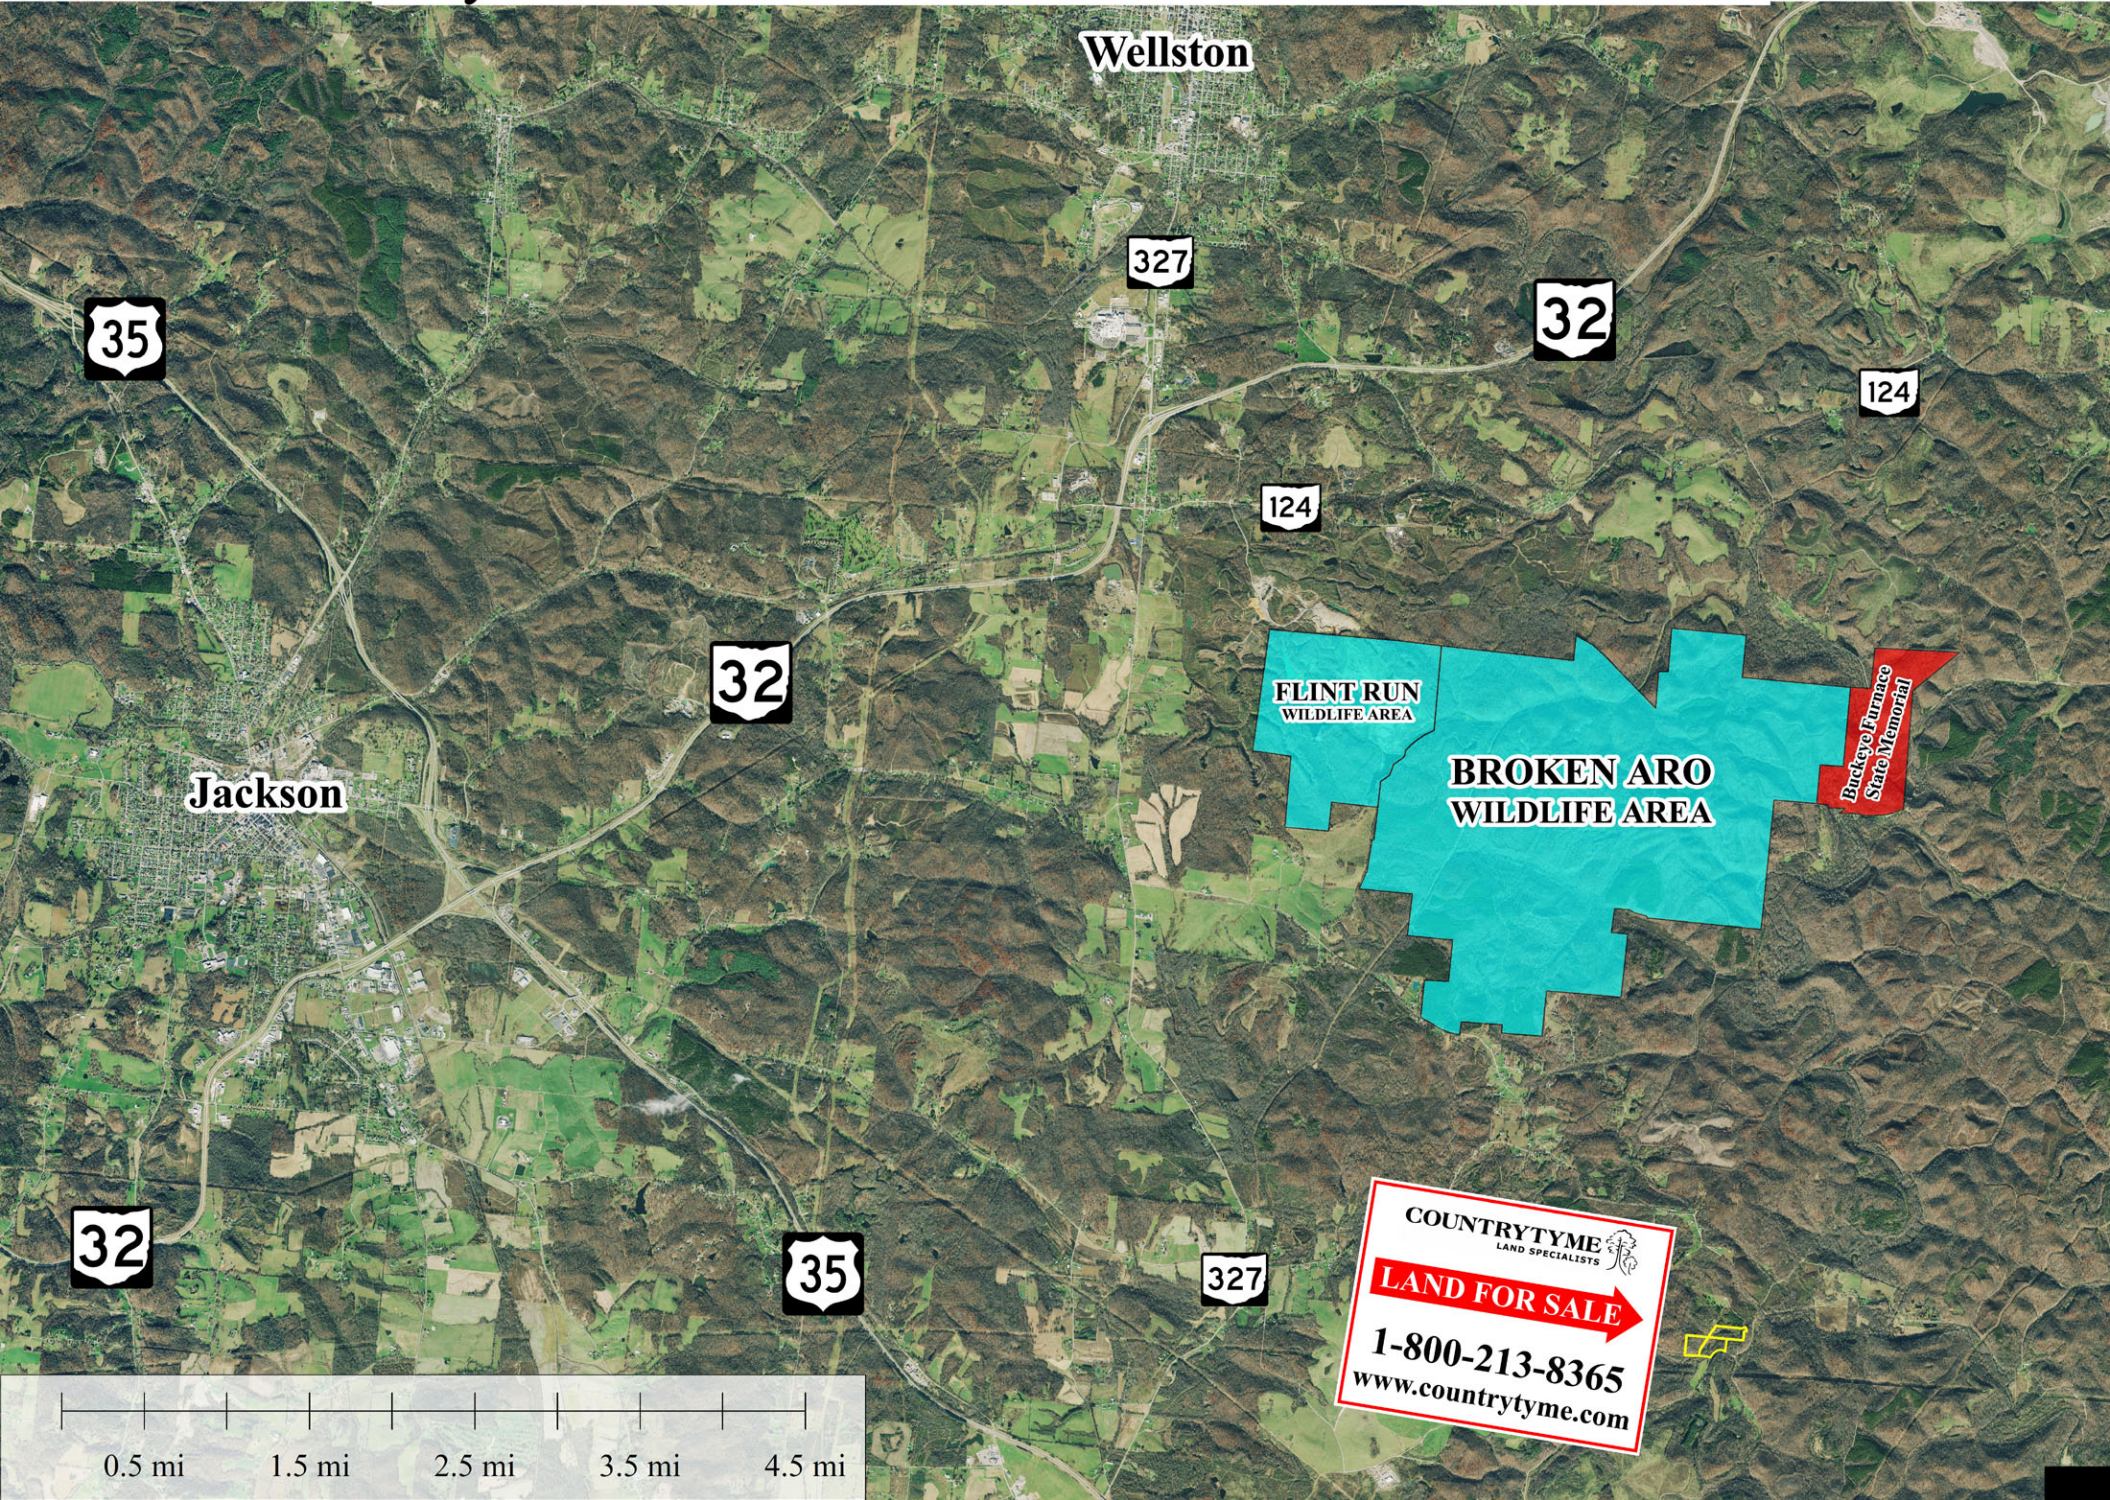

Keystone Furnace Rd & James Hale Rd - Jackson Co

Wellston

327

32

124

32

124

Jackson

FLINT RUN
WILDLIFE AREA

BROKEN ARO
WILDLIFE AREA

Brucke Furnace
State Memorial

32

35

327

COUNTRYTYME
LAND SPECIALISTS

LAND FOR SALE →