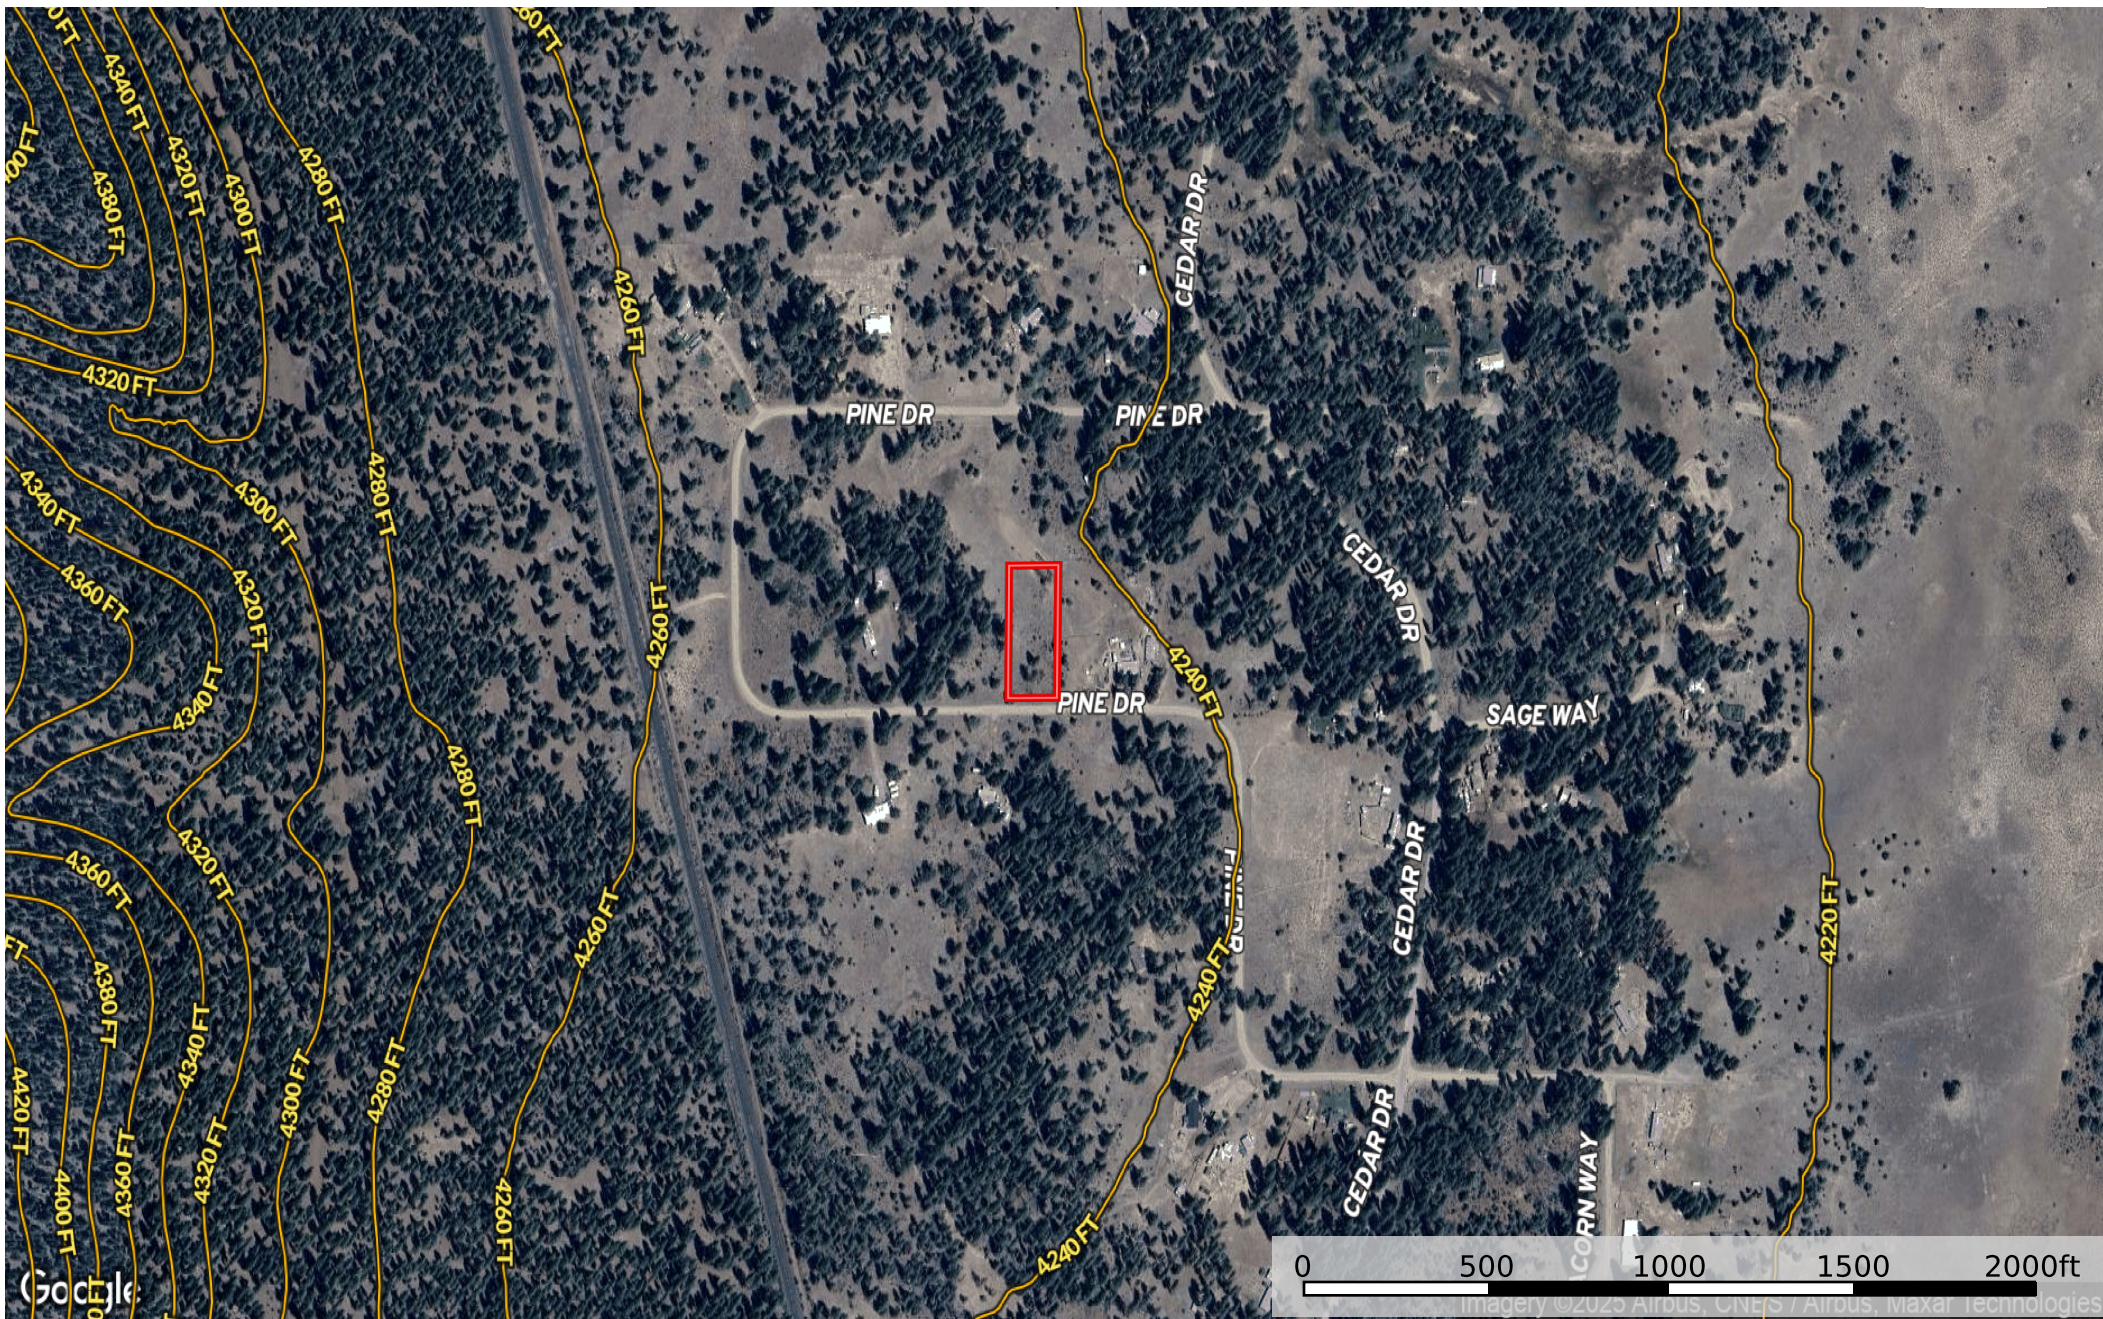

0.92 Acre Lookout, Modoc County, CA 012-302-018-000

Modoc County, California, 0.92 AC +/-

 Boundary