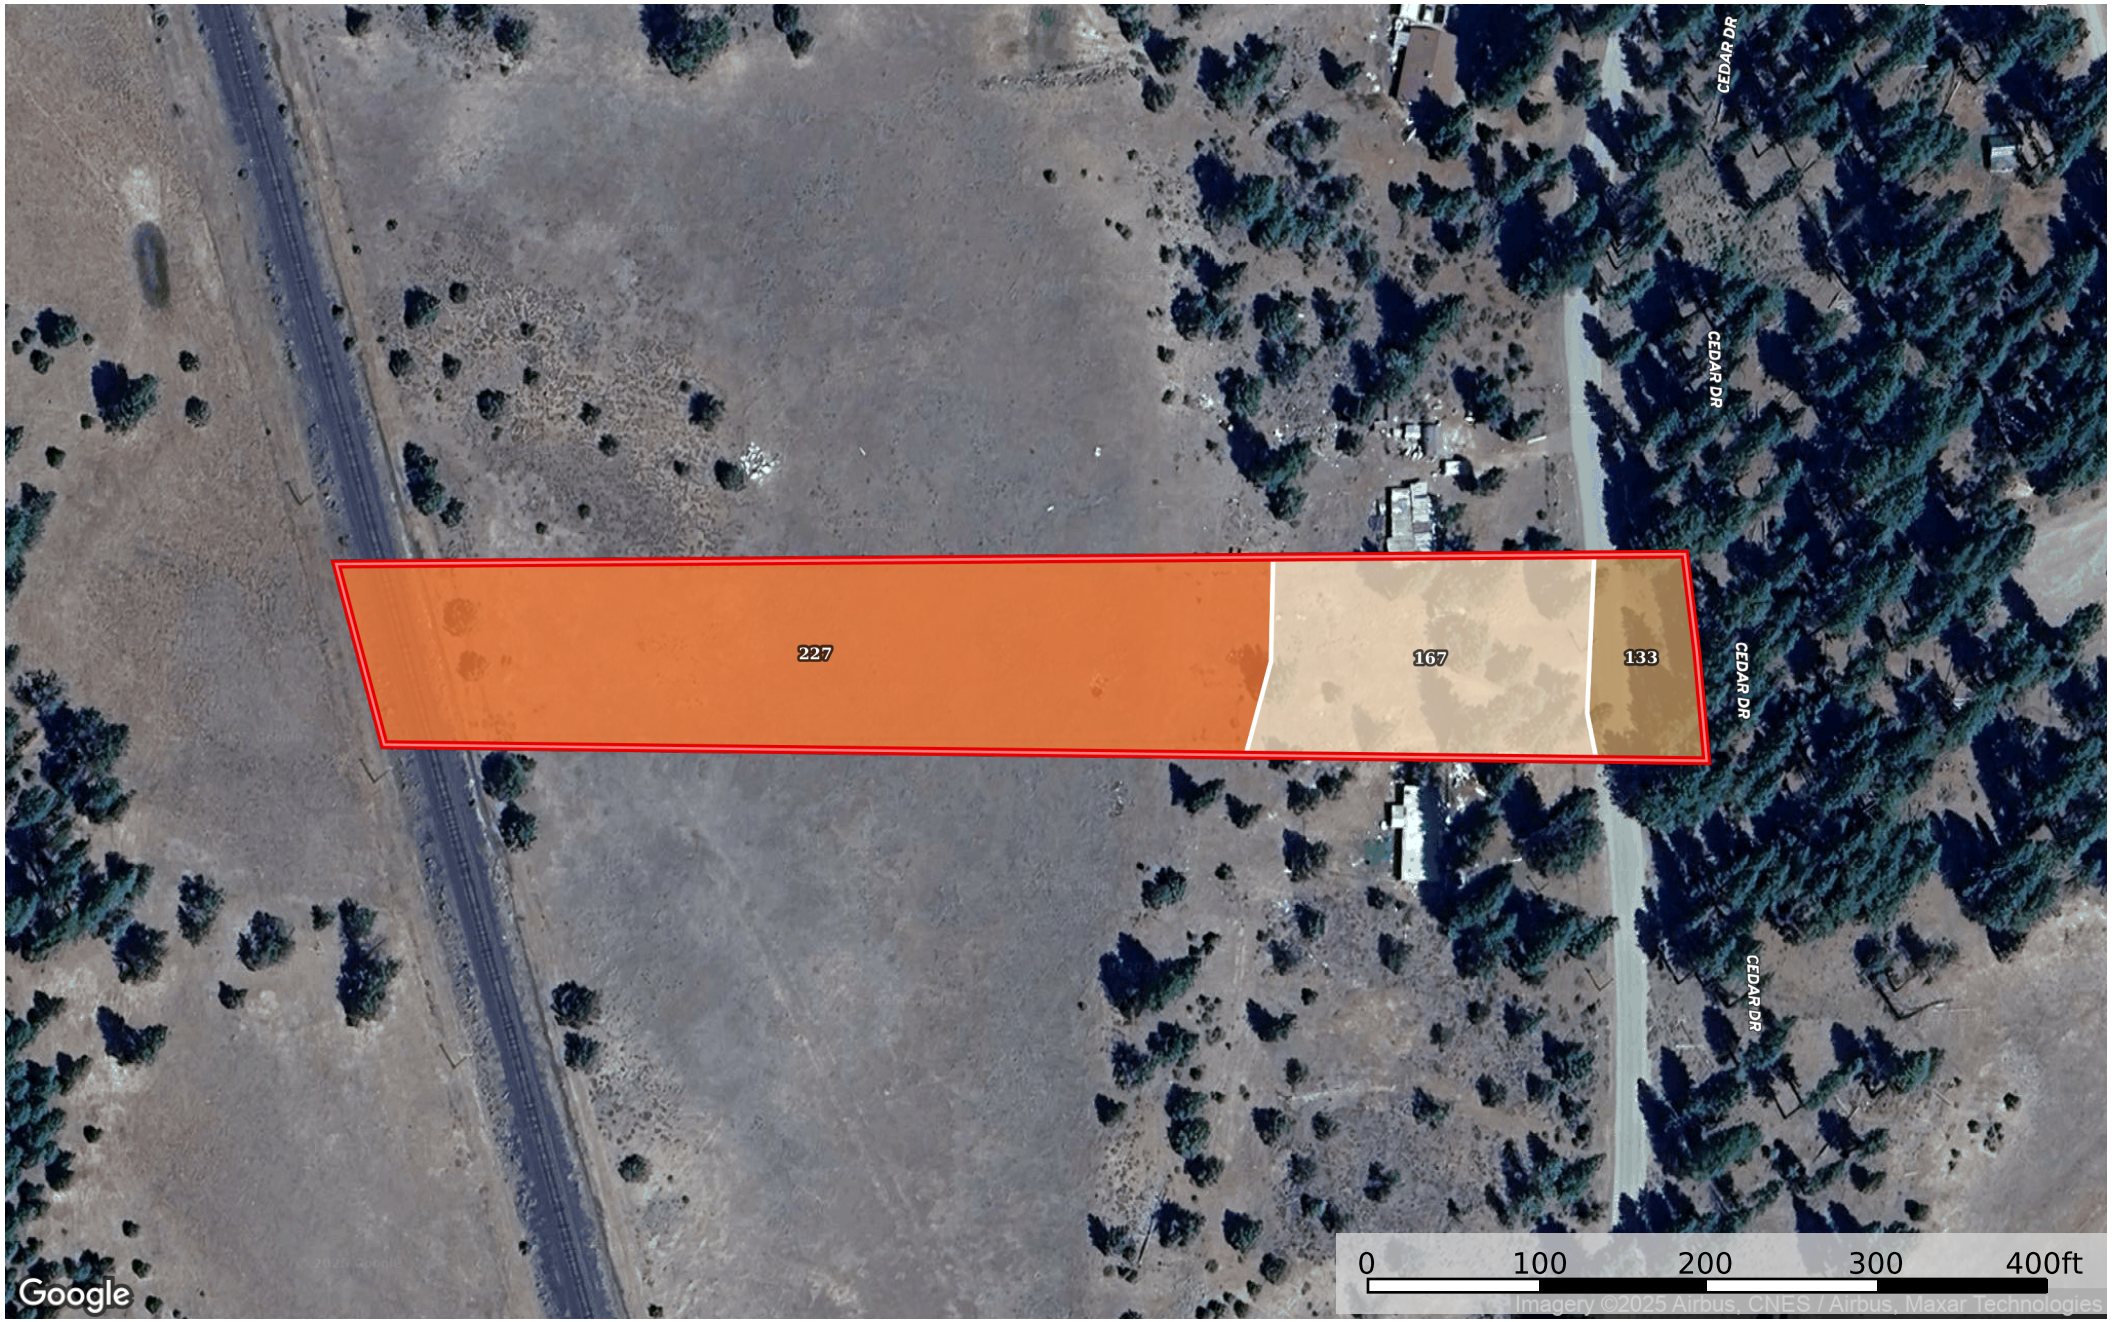

2.16 Acres Lookout, Modoc County, CA 012-241-011-000
Modoc County, California, 2.16 AC +/-

Google

 Boundary

|  Boundary 2.05 ac

SOIL CODE	SOIL DESCRIPTION	ACRES	%	CPI	NCCPI	CAP
227	Lasvar-Pitvar complex, 0 to 2 percent slopes	1.36	66.34	0	15	4w
167	Fiddler-Whiting complex, 5 to 15 percent slopes	0.52	25.37	0	4	6s
133	Chirpchatter-Hunsinger complex, 2 to 15 percent slopes	0.17	8.29	0	36	3e
TOTALS		2.05(*)	100%	-	13.95	4.42

(*) Total acres may differ in the second decimal compared to the sum of each acreage soil. This is due to a round error because we only show the acres of each soil with two decimal.