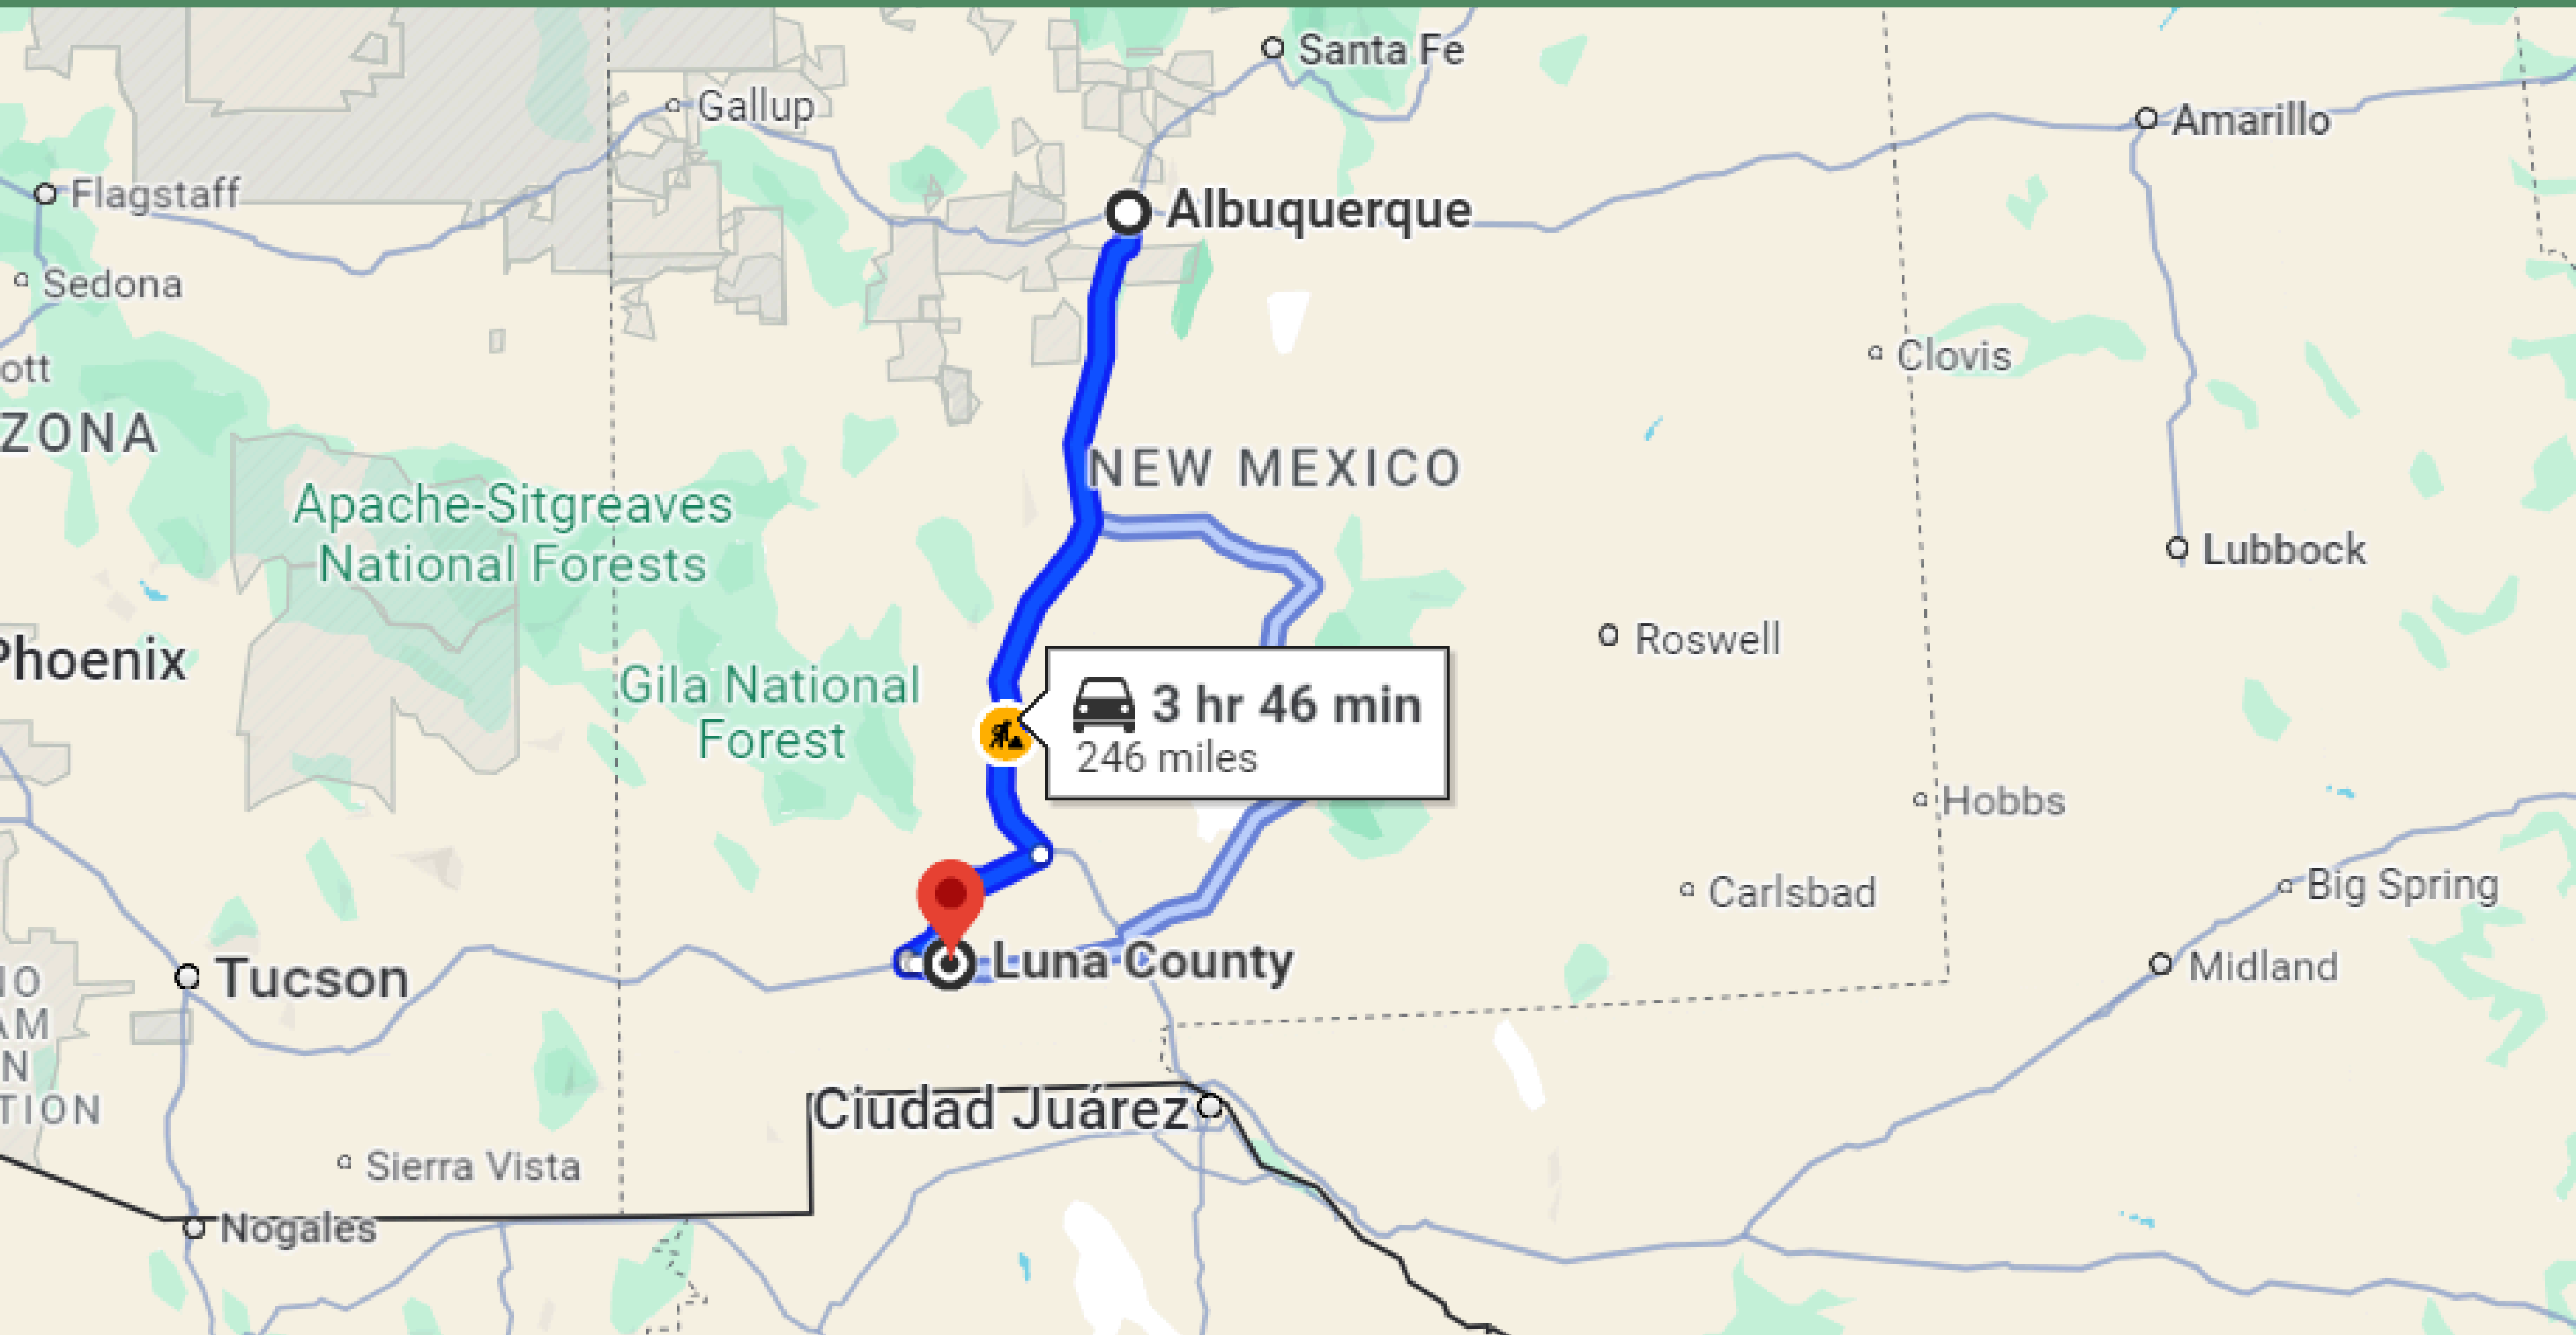

3.5 HRS DRIVE TO ALBUQUERQUE

49-MINUTE DRIVE TO COLUMBUS TOWN

19-MINUTE DRIVE TO DEMING TOWN