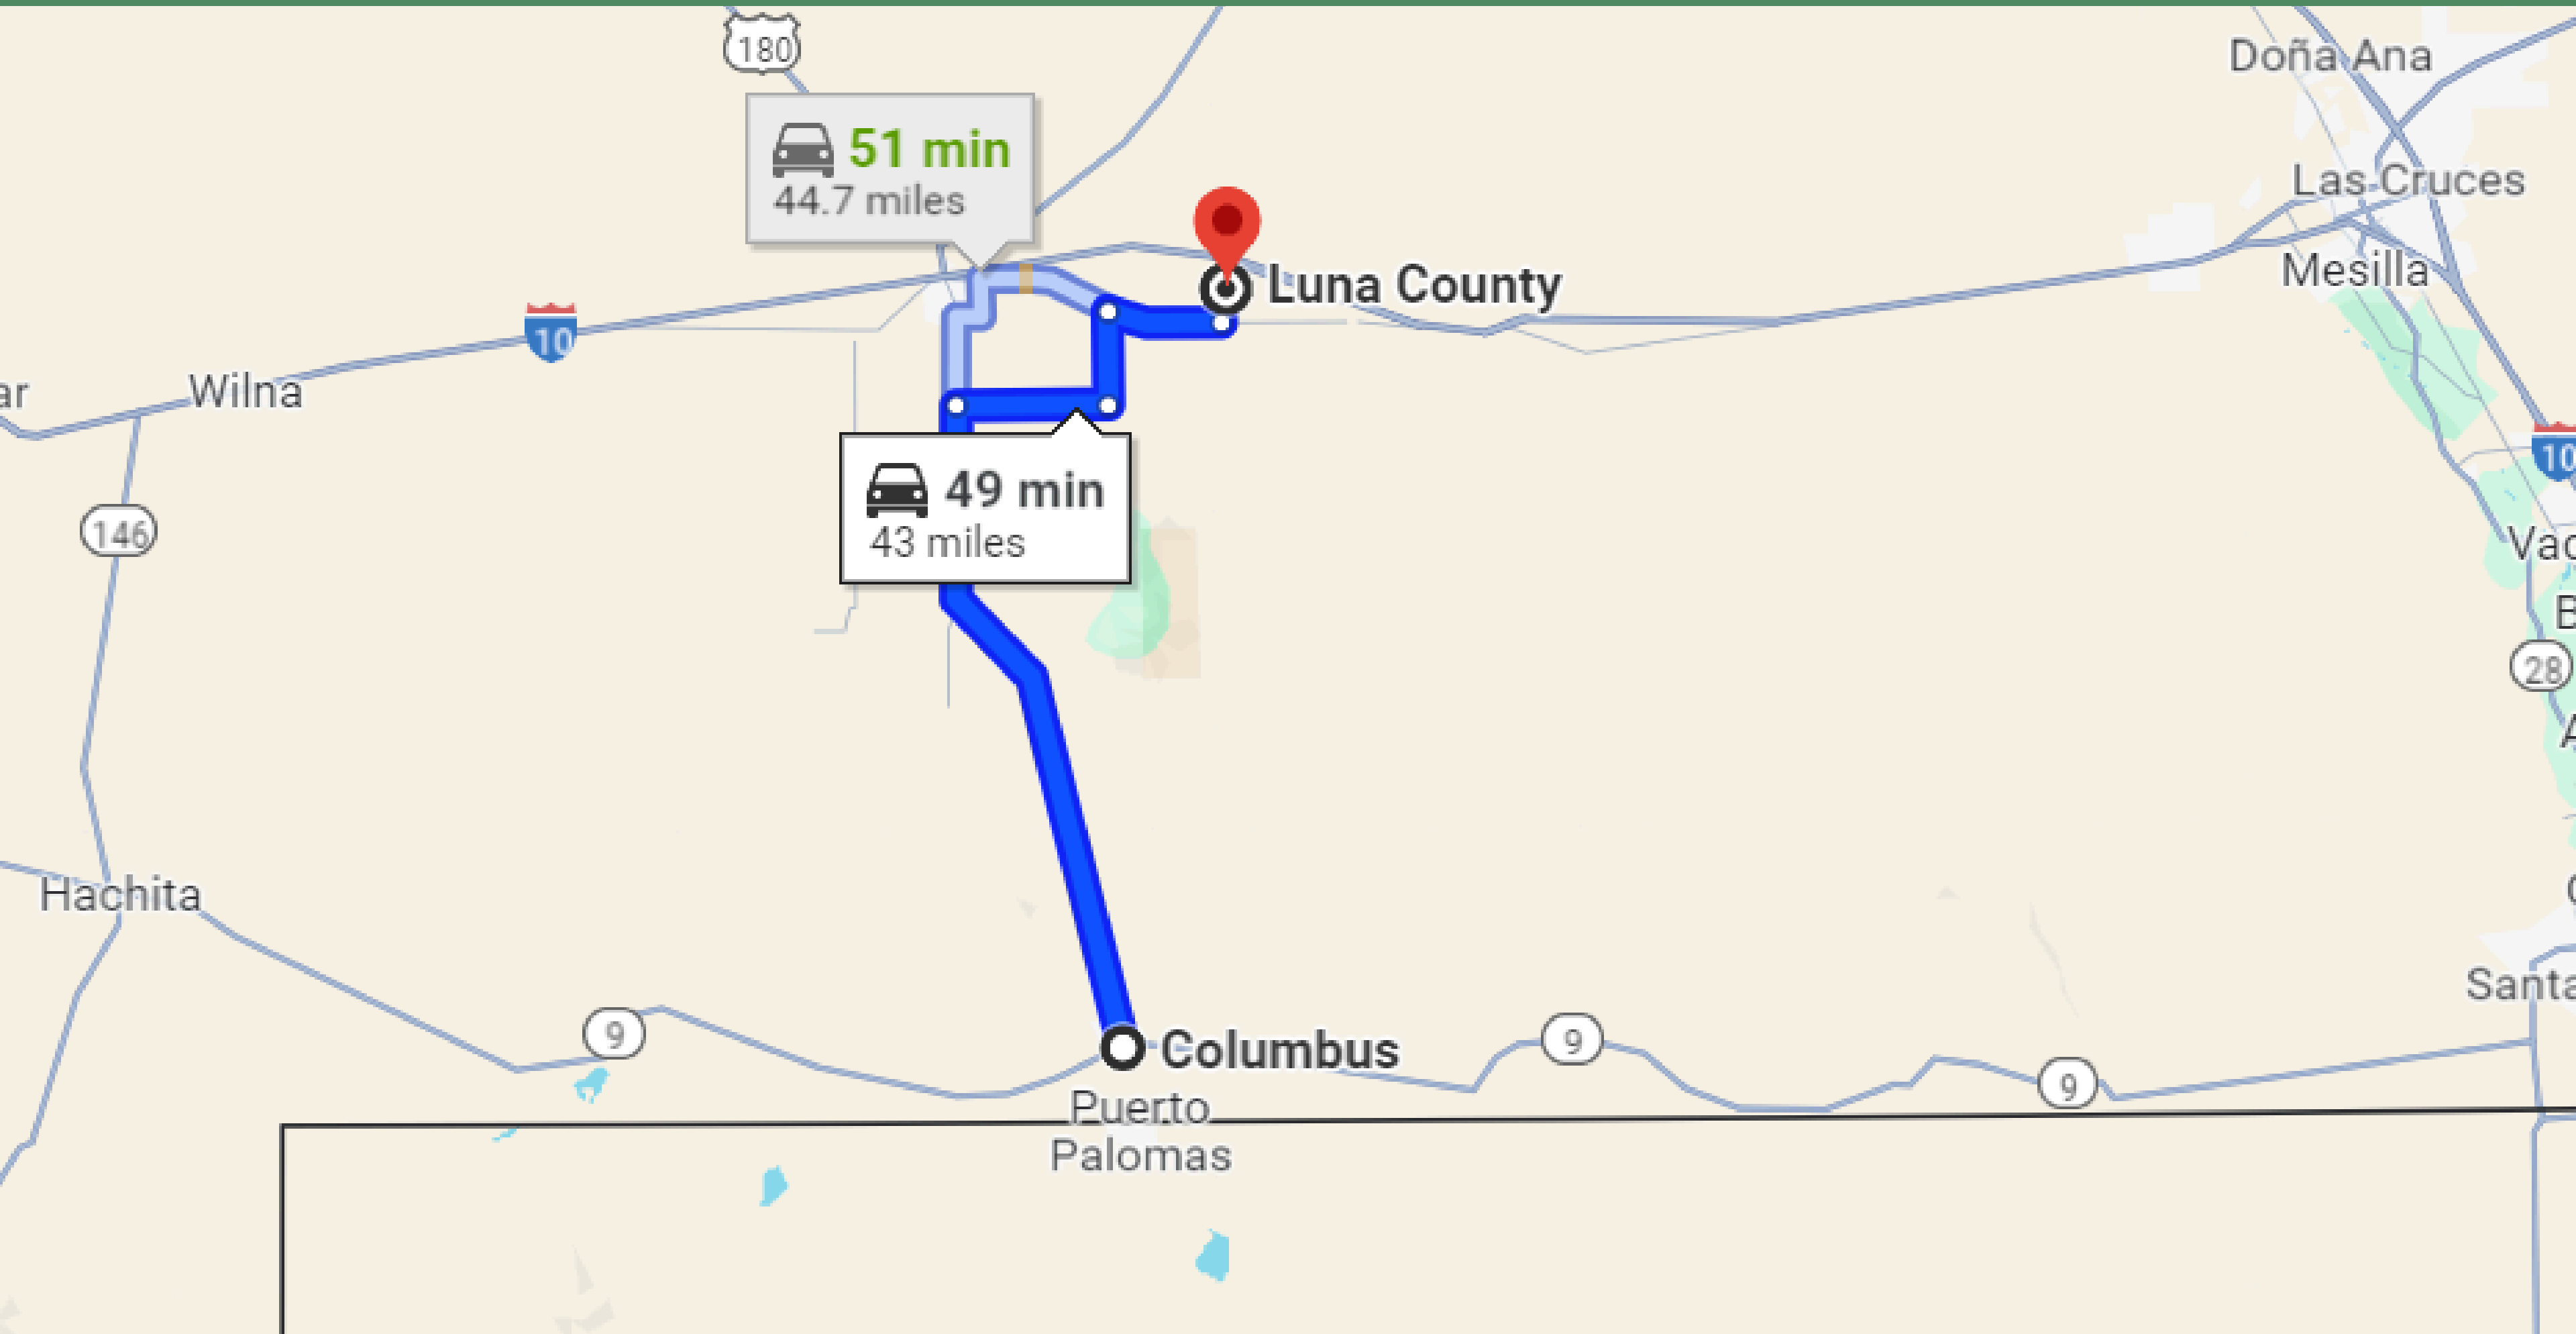

3.5 HRS DRIVE TO ALBUQUERQUE

49-MINUTE DRIVE TO COLUMBUS TOWN

19-MINUTE DRIVE TO DEMING TOWN