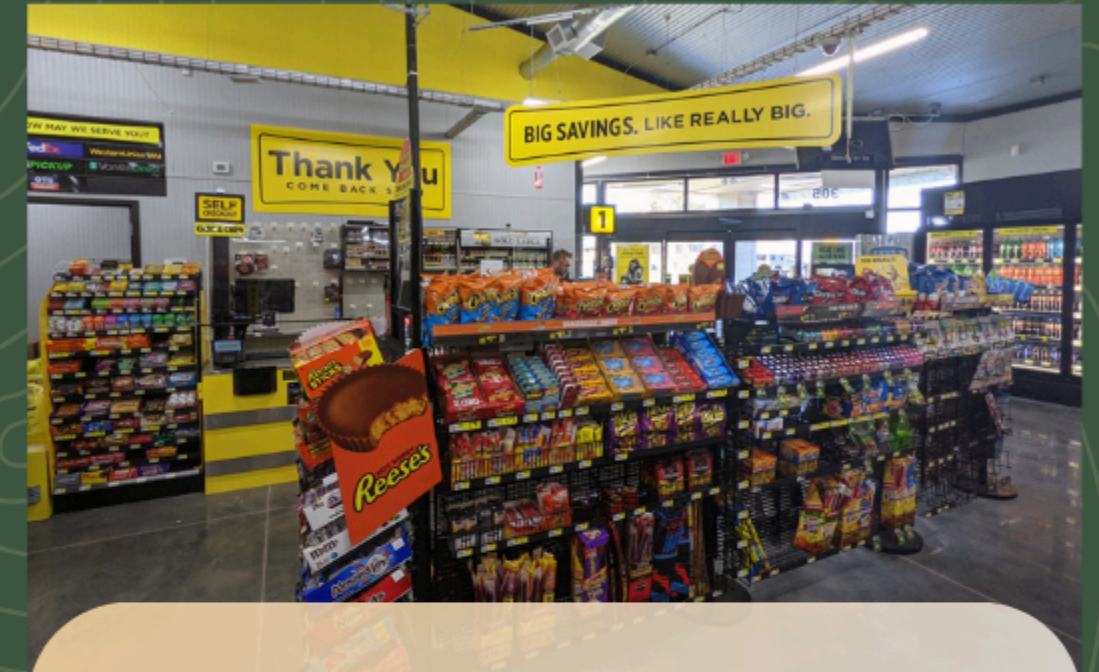

# NEARBY STORES/MALLS - LAS CRUCES

**JCPenney**

**Target**

**The Home Depot**

**Savers**

**Five Below**

**Hot Topic**

# NEARBY STORES/MALLS - DEMING

**Peppers Supermarket**

**Dollar Tree**

**Dollar General**

**Yoya's Market**

**Walmart Supercenter**

**True Value Hardware Store**