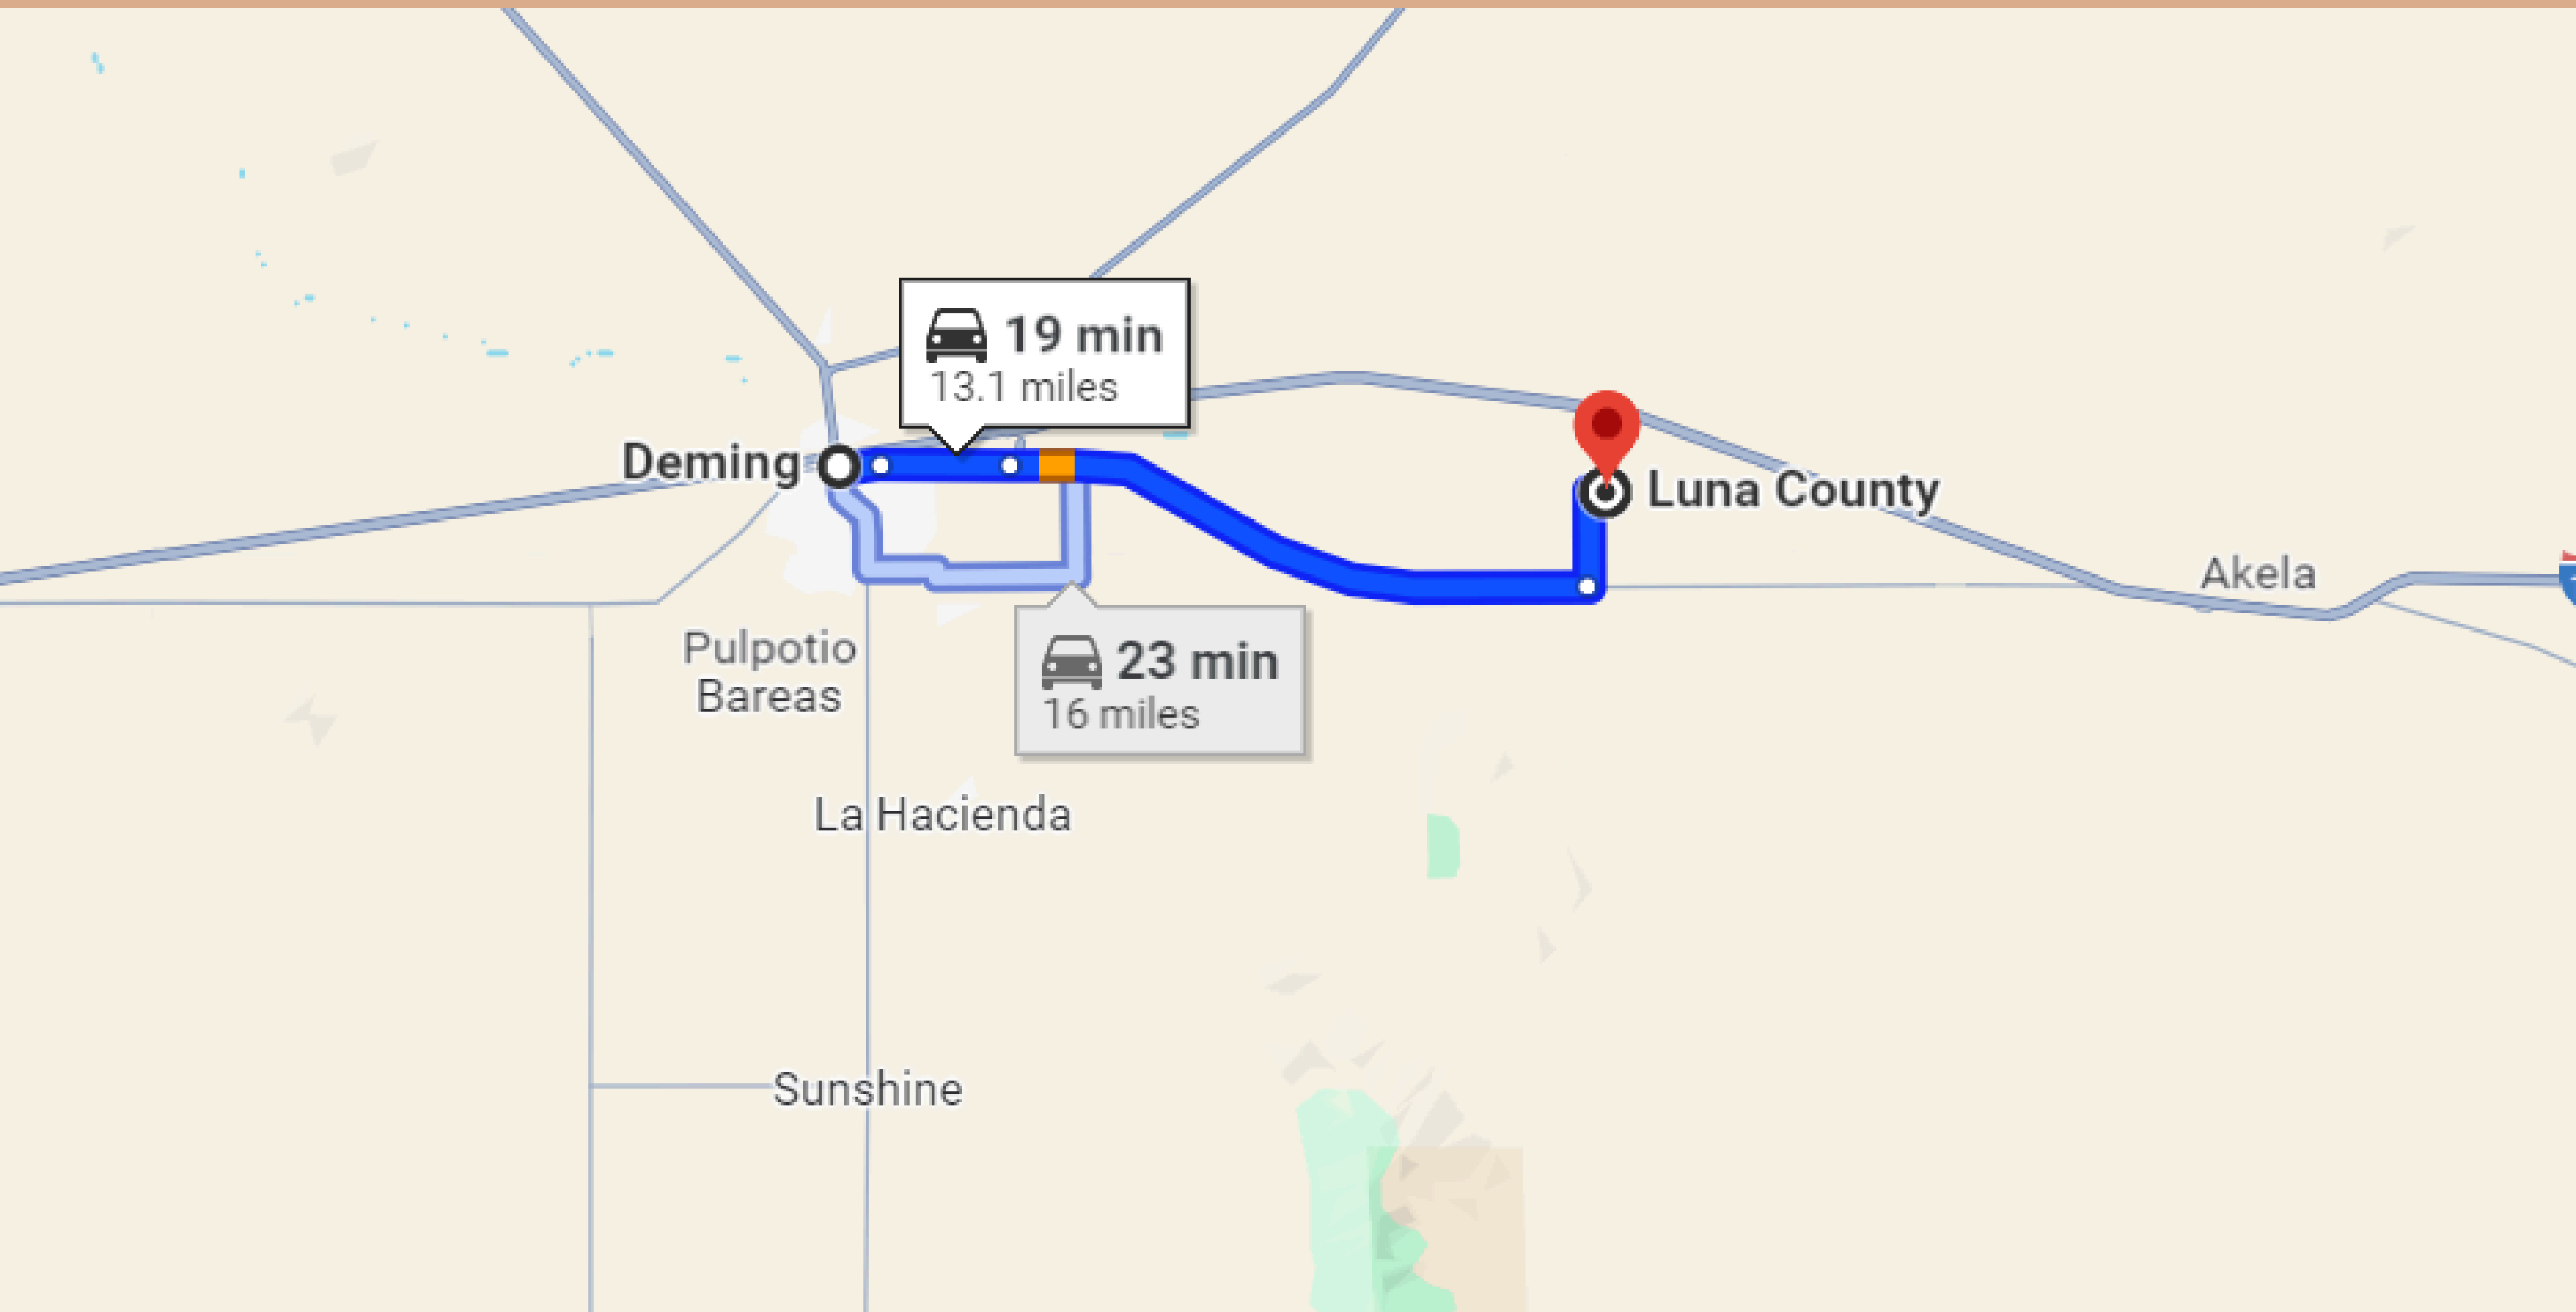

# 19-MINUTE DRIVE TO DEMING TOWN

# 49-MINUTE TO COLUMBUS TOWN

# 3 HRS & 46-MINUTE DRIVE TO ALBUQUERQUE