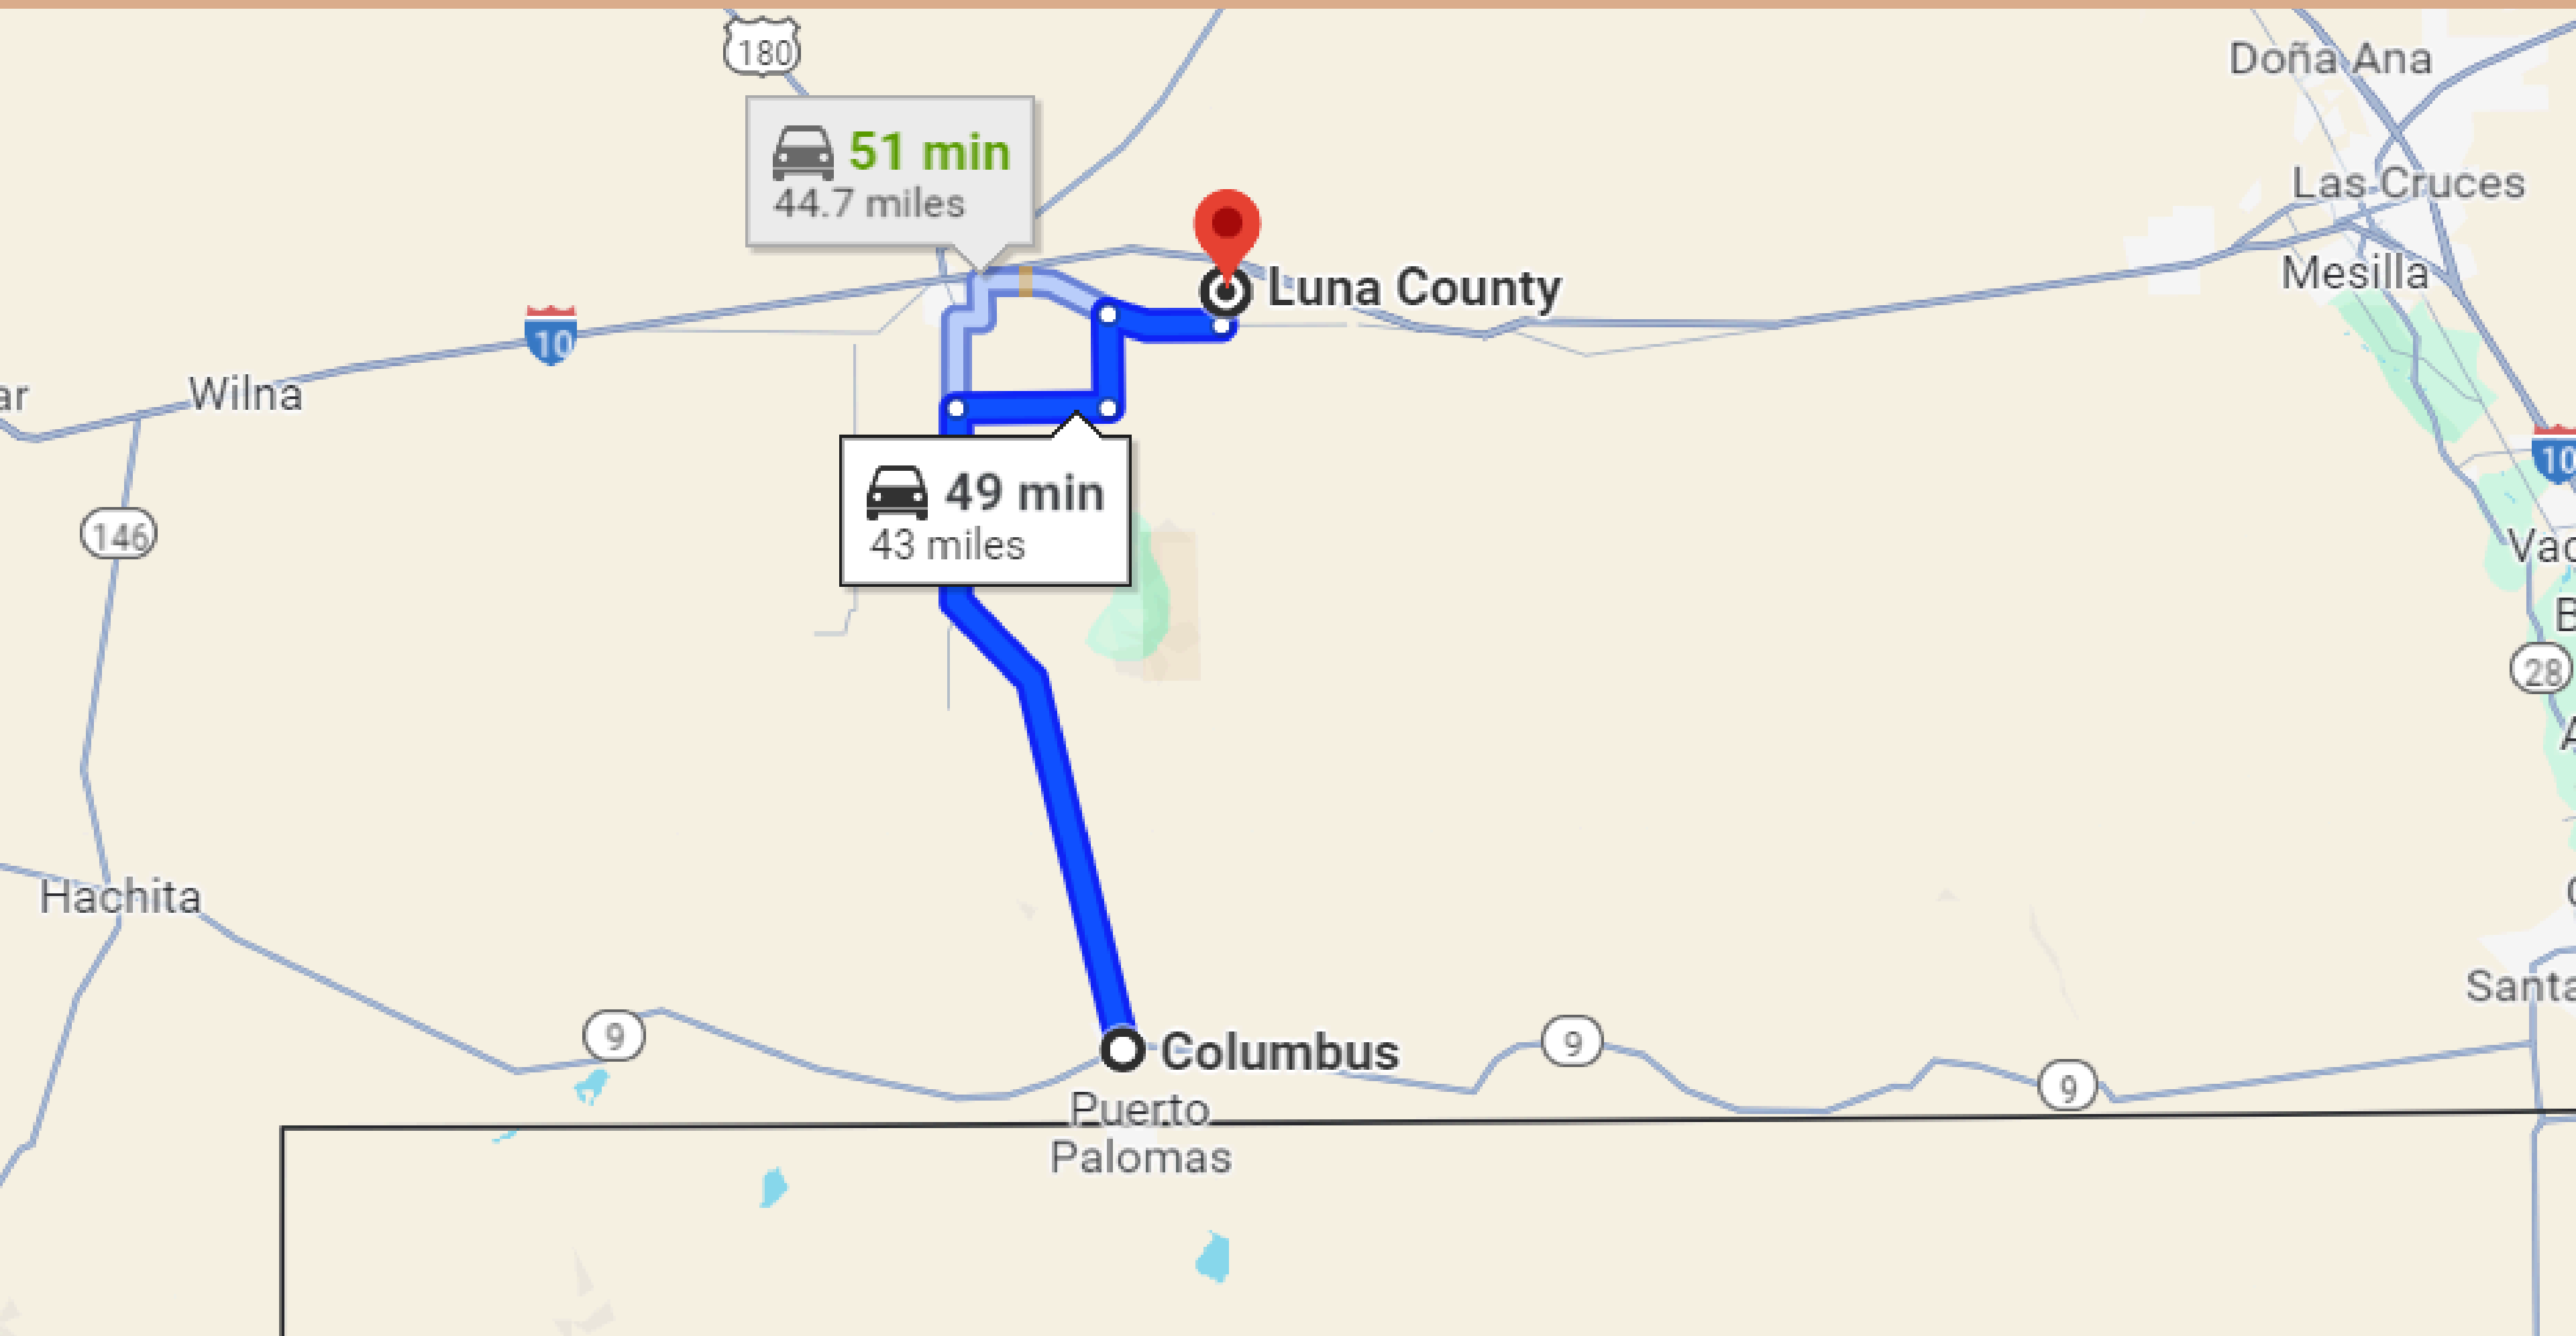

# 19-MINUTE DRIVE TO DEMING TOWN

# 49-MINUTE TO COLUMBUS TOWN

# 3 HRS & 46-MINUTE DRIVE TO ALBUQUERQUE