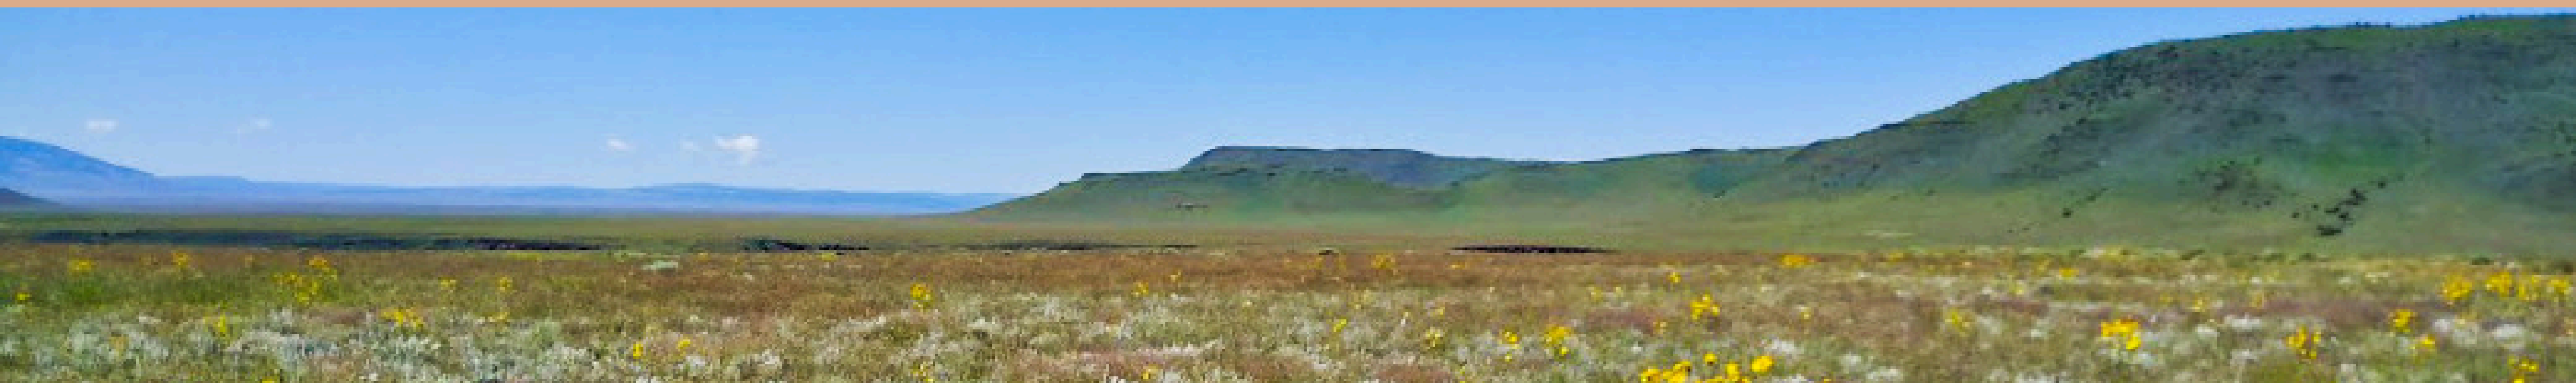

0.5 acre in New Mexico!

\$74 down payment \$44/month

Property Highlights

- Remote Location
- Peaceful and Quiet
- Private, secluded location
- Owner Financing available

Nearby Attractions

Rockhound State Park
13 miles away from property

Voiers "Pit" Park
12 miles away from property

Basin Range Geolapidary Museum
10 miles away from property

Interested or have questions?

Contact us today!

682-382-9719

sales@lifetimelandusa.com