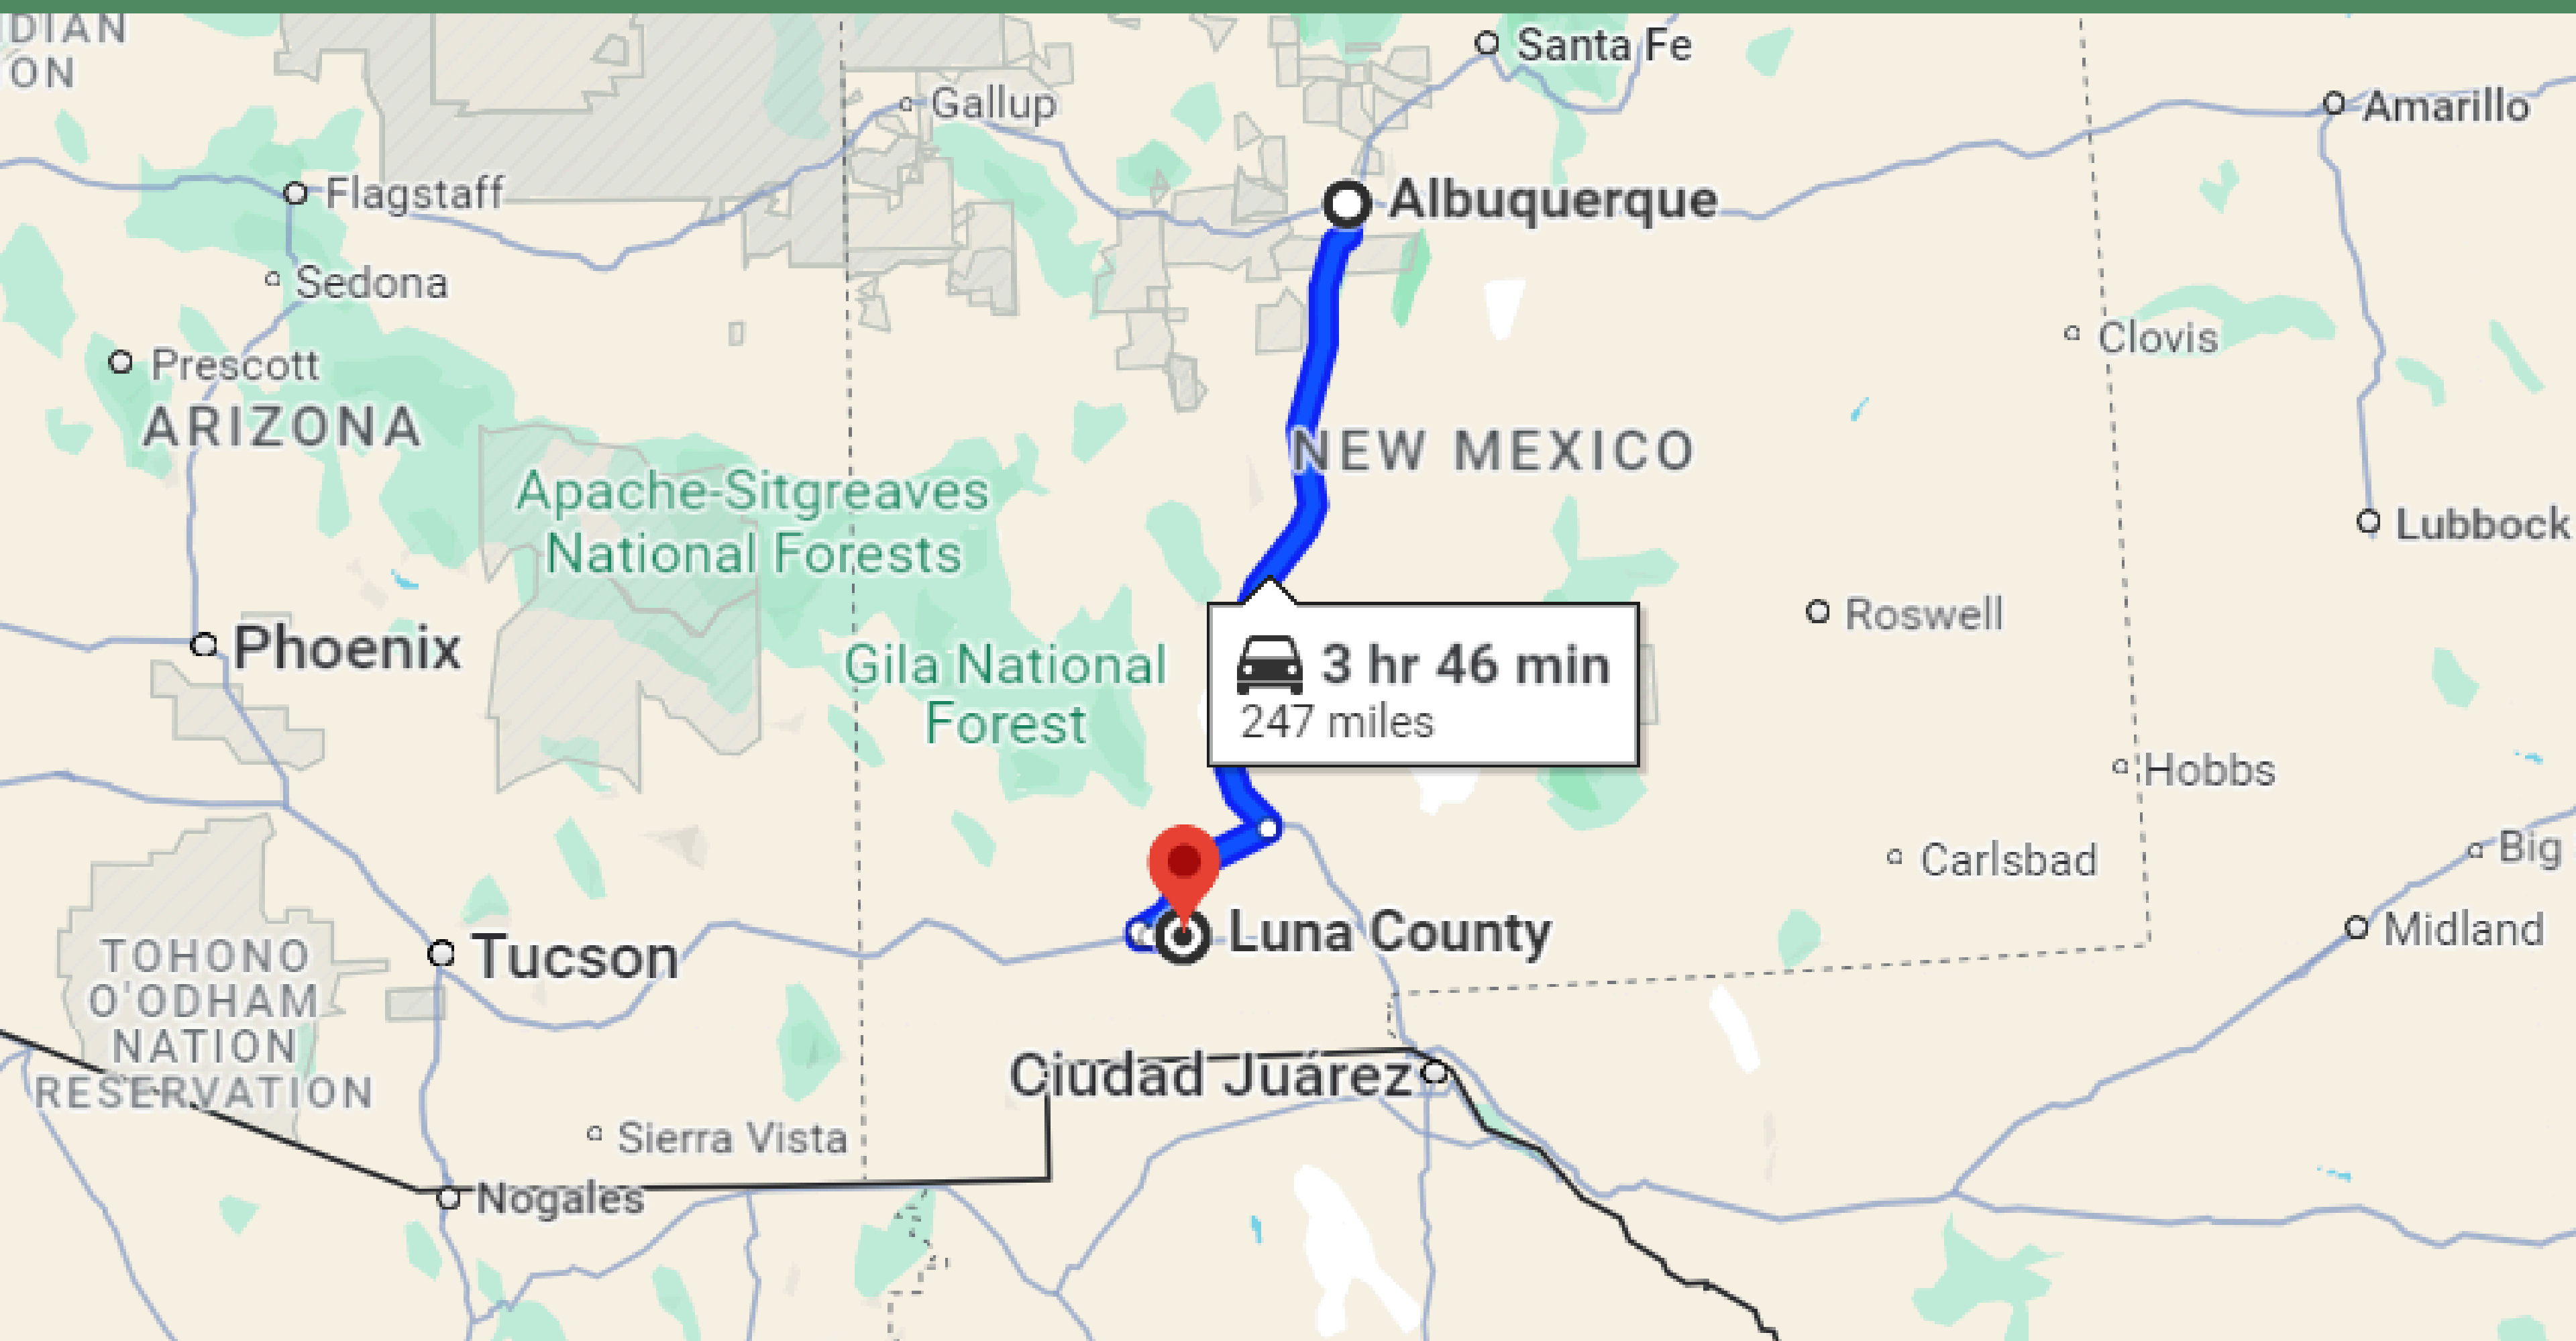

3.5 HRS DRIVE TO ALBUQUERQUE

52-MINUTE DRIVE TO COLUMBUS TOWN

20-MINUTE DRIVE TO DEMING TOWN