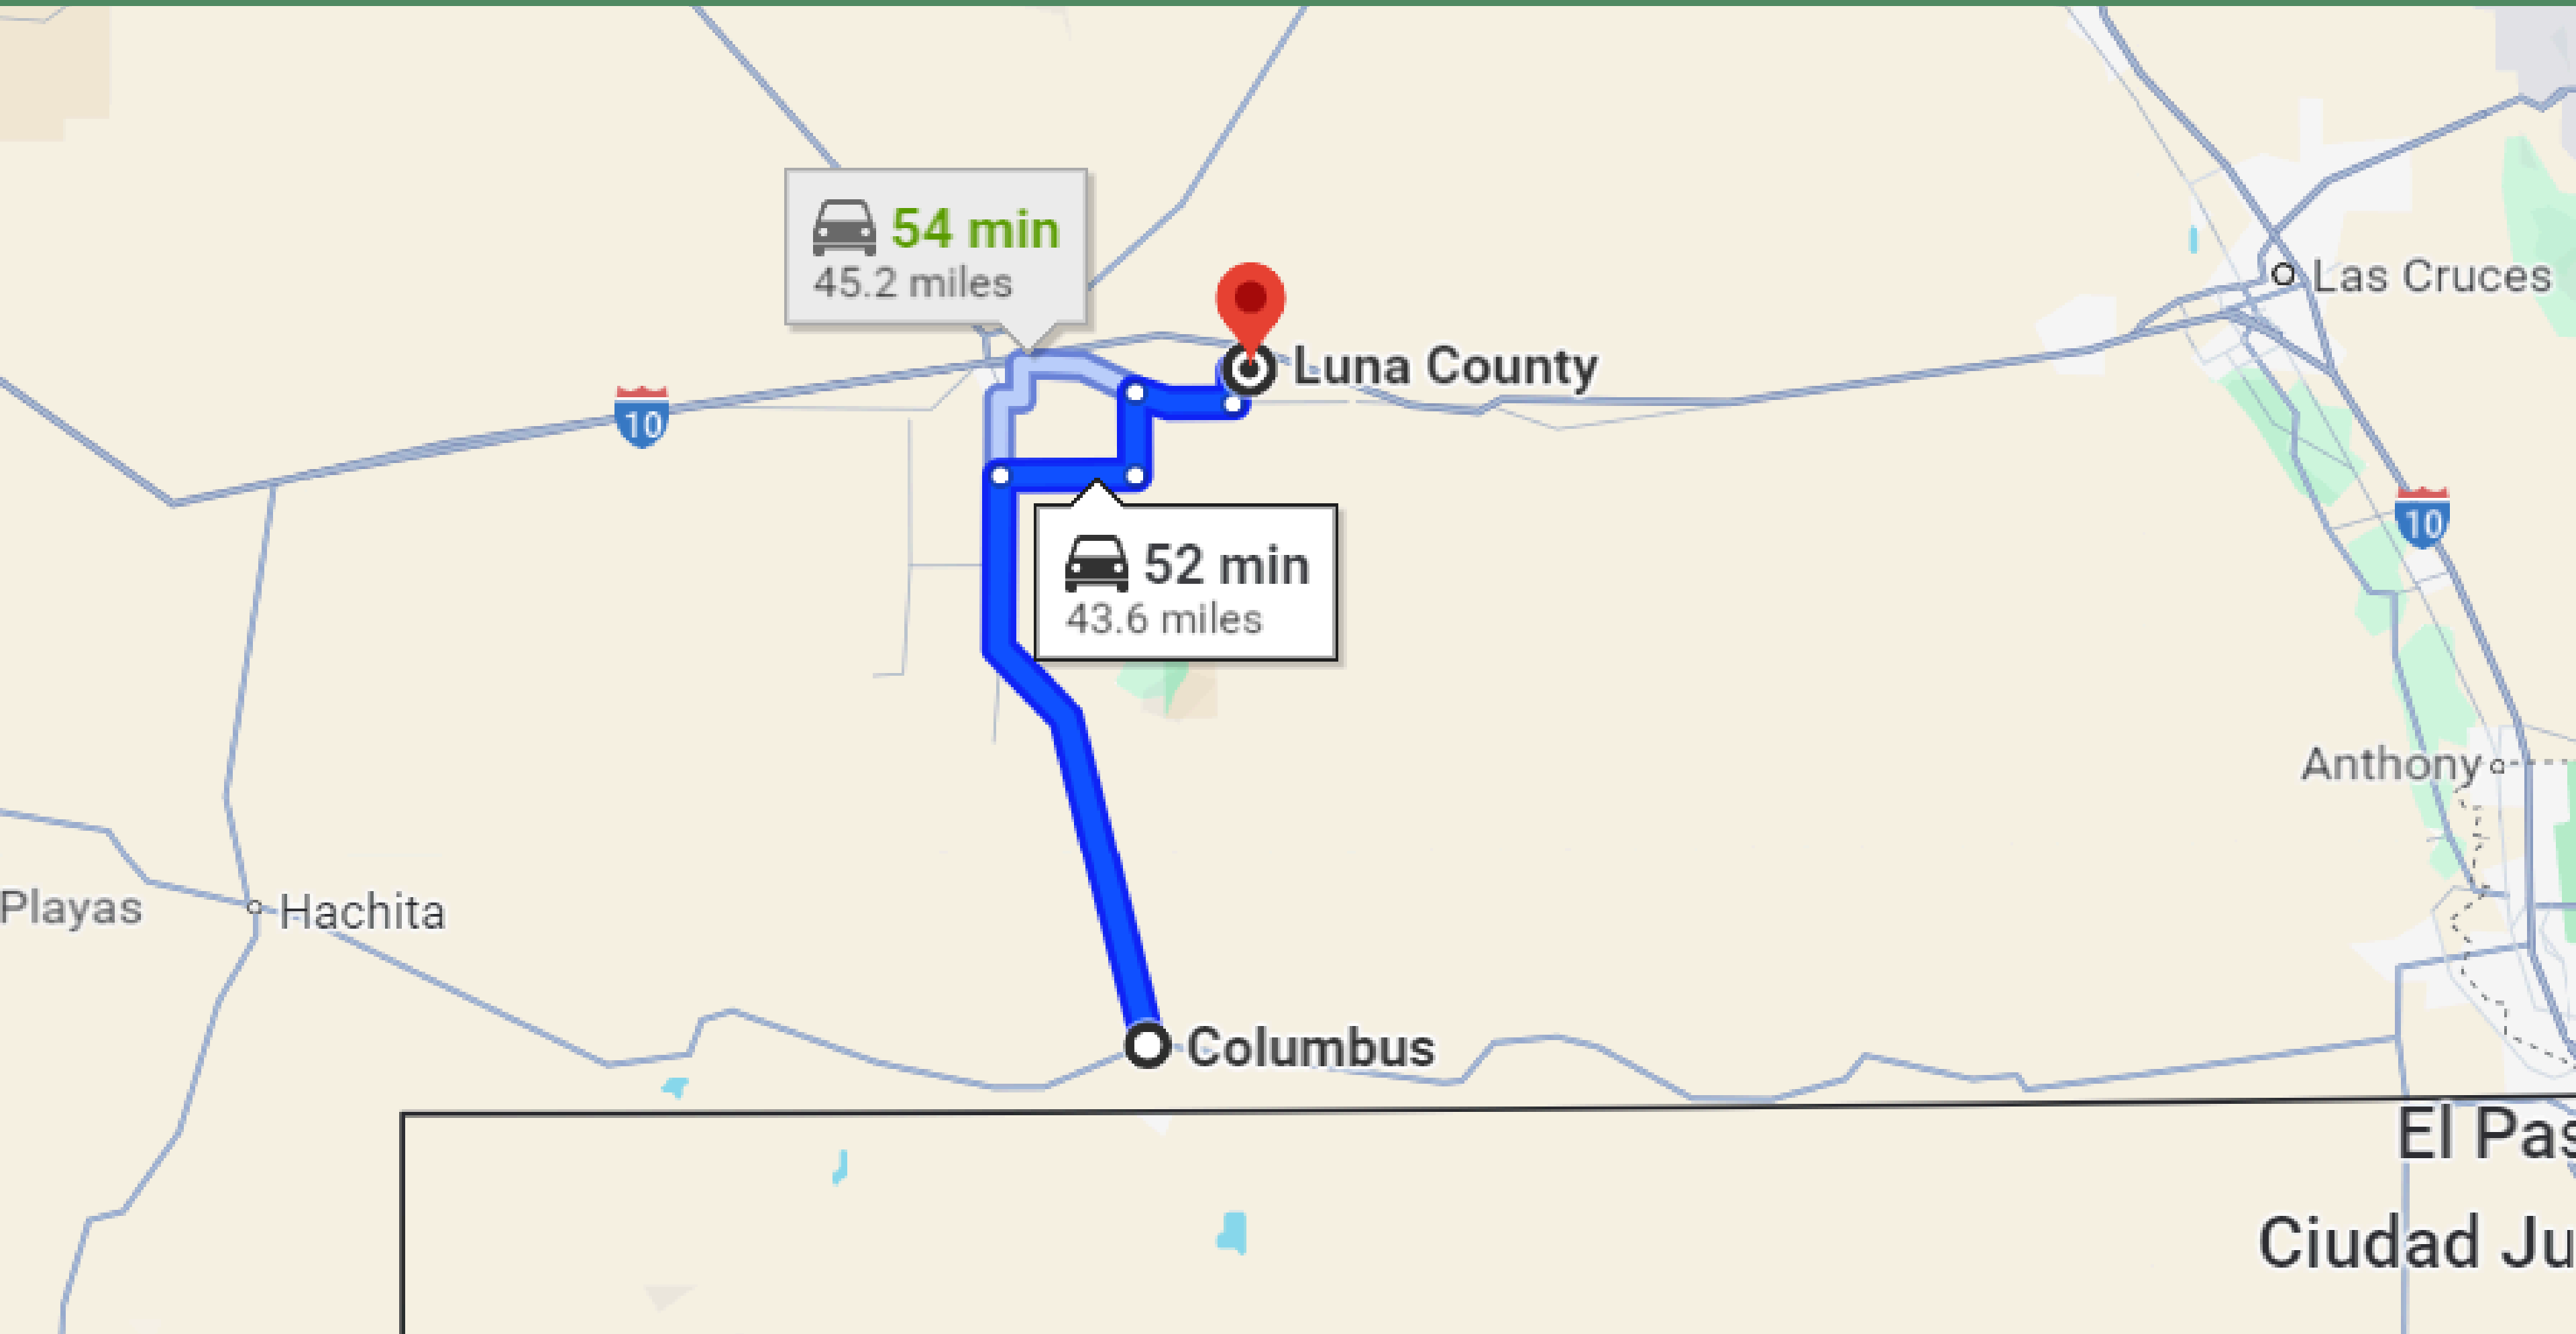

3.5 HRS DRIVE TO ALBUQUERQUE

52-MINUTE DRIVE TO COLUMBUS TOWN

20-MINUTE DRIVE TO DEMING TOWN