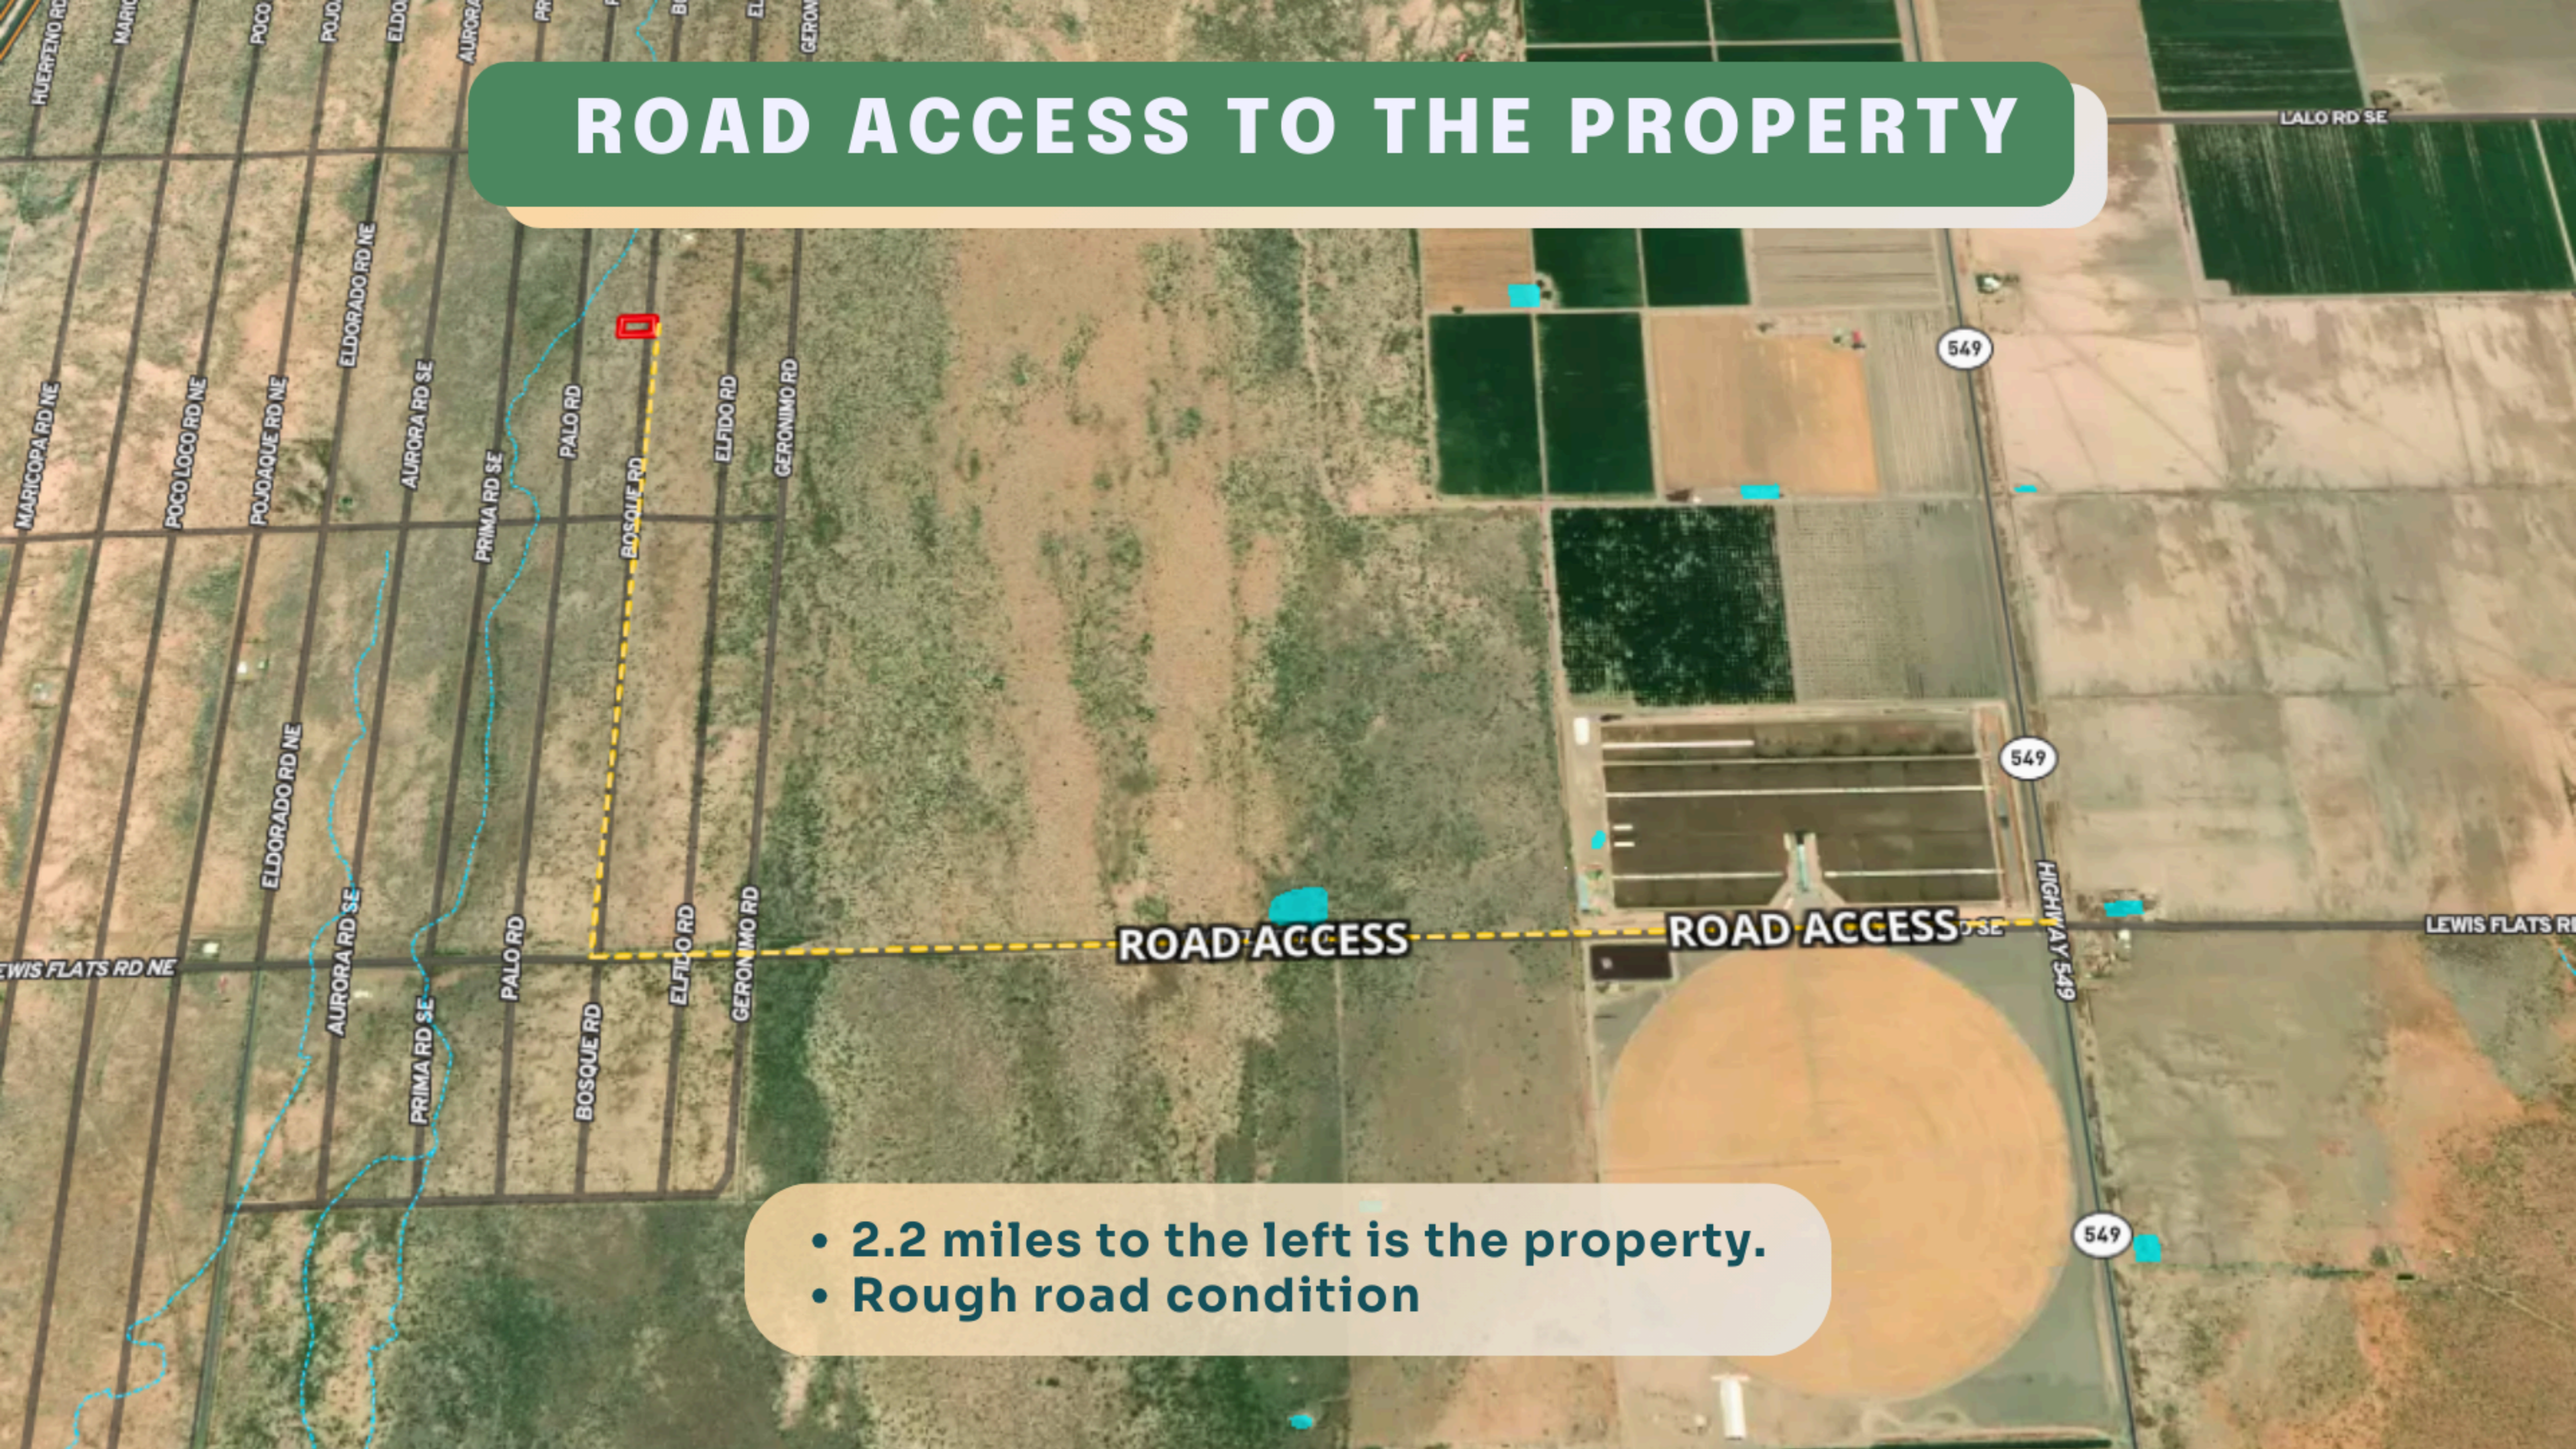

# KEY ACCESS ROUTES

The  property is located on Bosque Rd, with convenient access from Deming and Akela , making it highly accessible.

# DRIVING DIRECTIONS

Deming

Ventura

20 min  
14.2 miles

Pulpotio  
Bareas

Take I-10 E and NM-549 E to Lewis Flats Rd SE, which takes about 14 minutes over a distance of 11.9 miles. Continue on Lewis Flats Rd SE and drive toward Bosque Rd. The  property is on the left.

# ROAD ACCESS TO THE PROPERTY

- 2.2 miles to the left is the property.
- Rough road condition