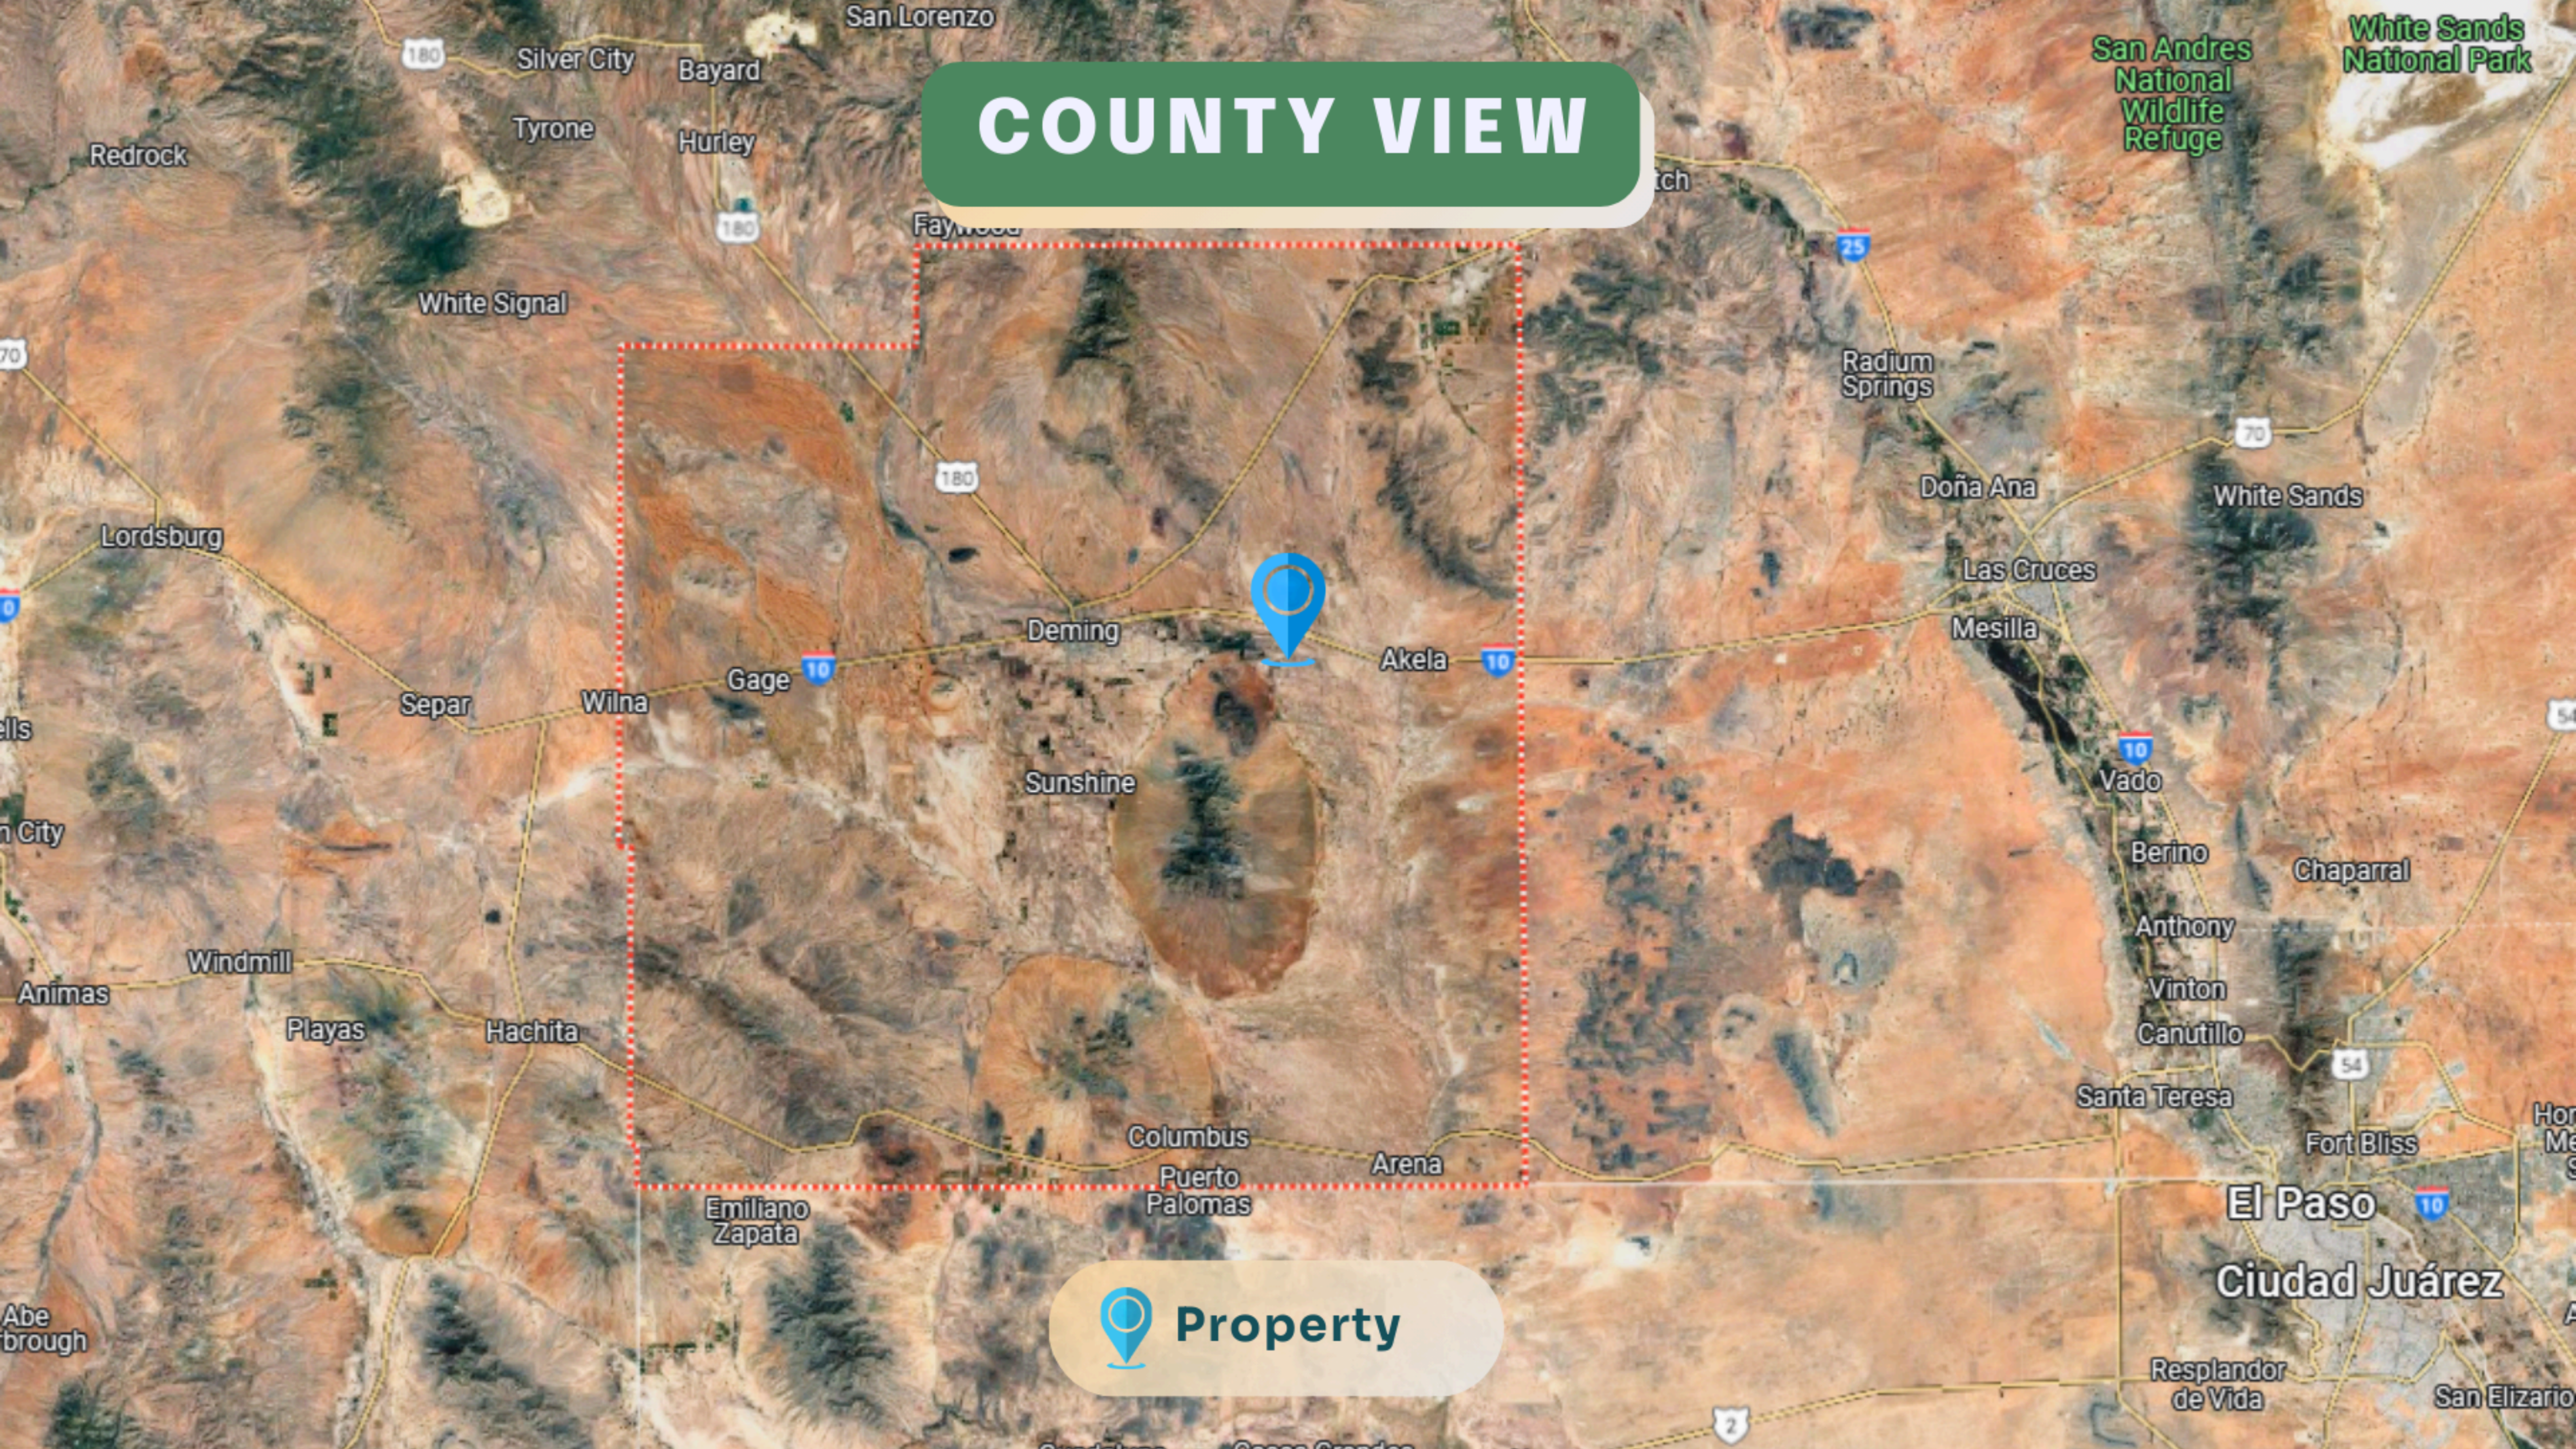

COUNTY VIEW

Property