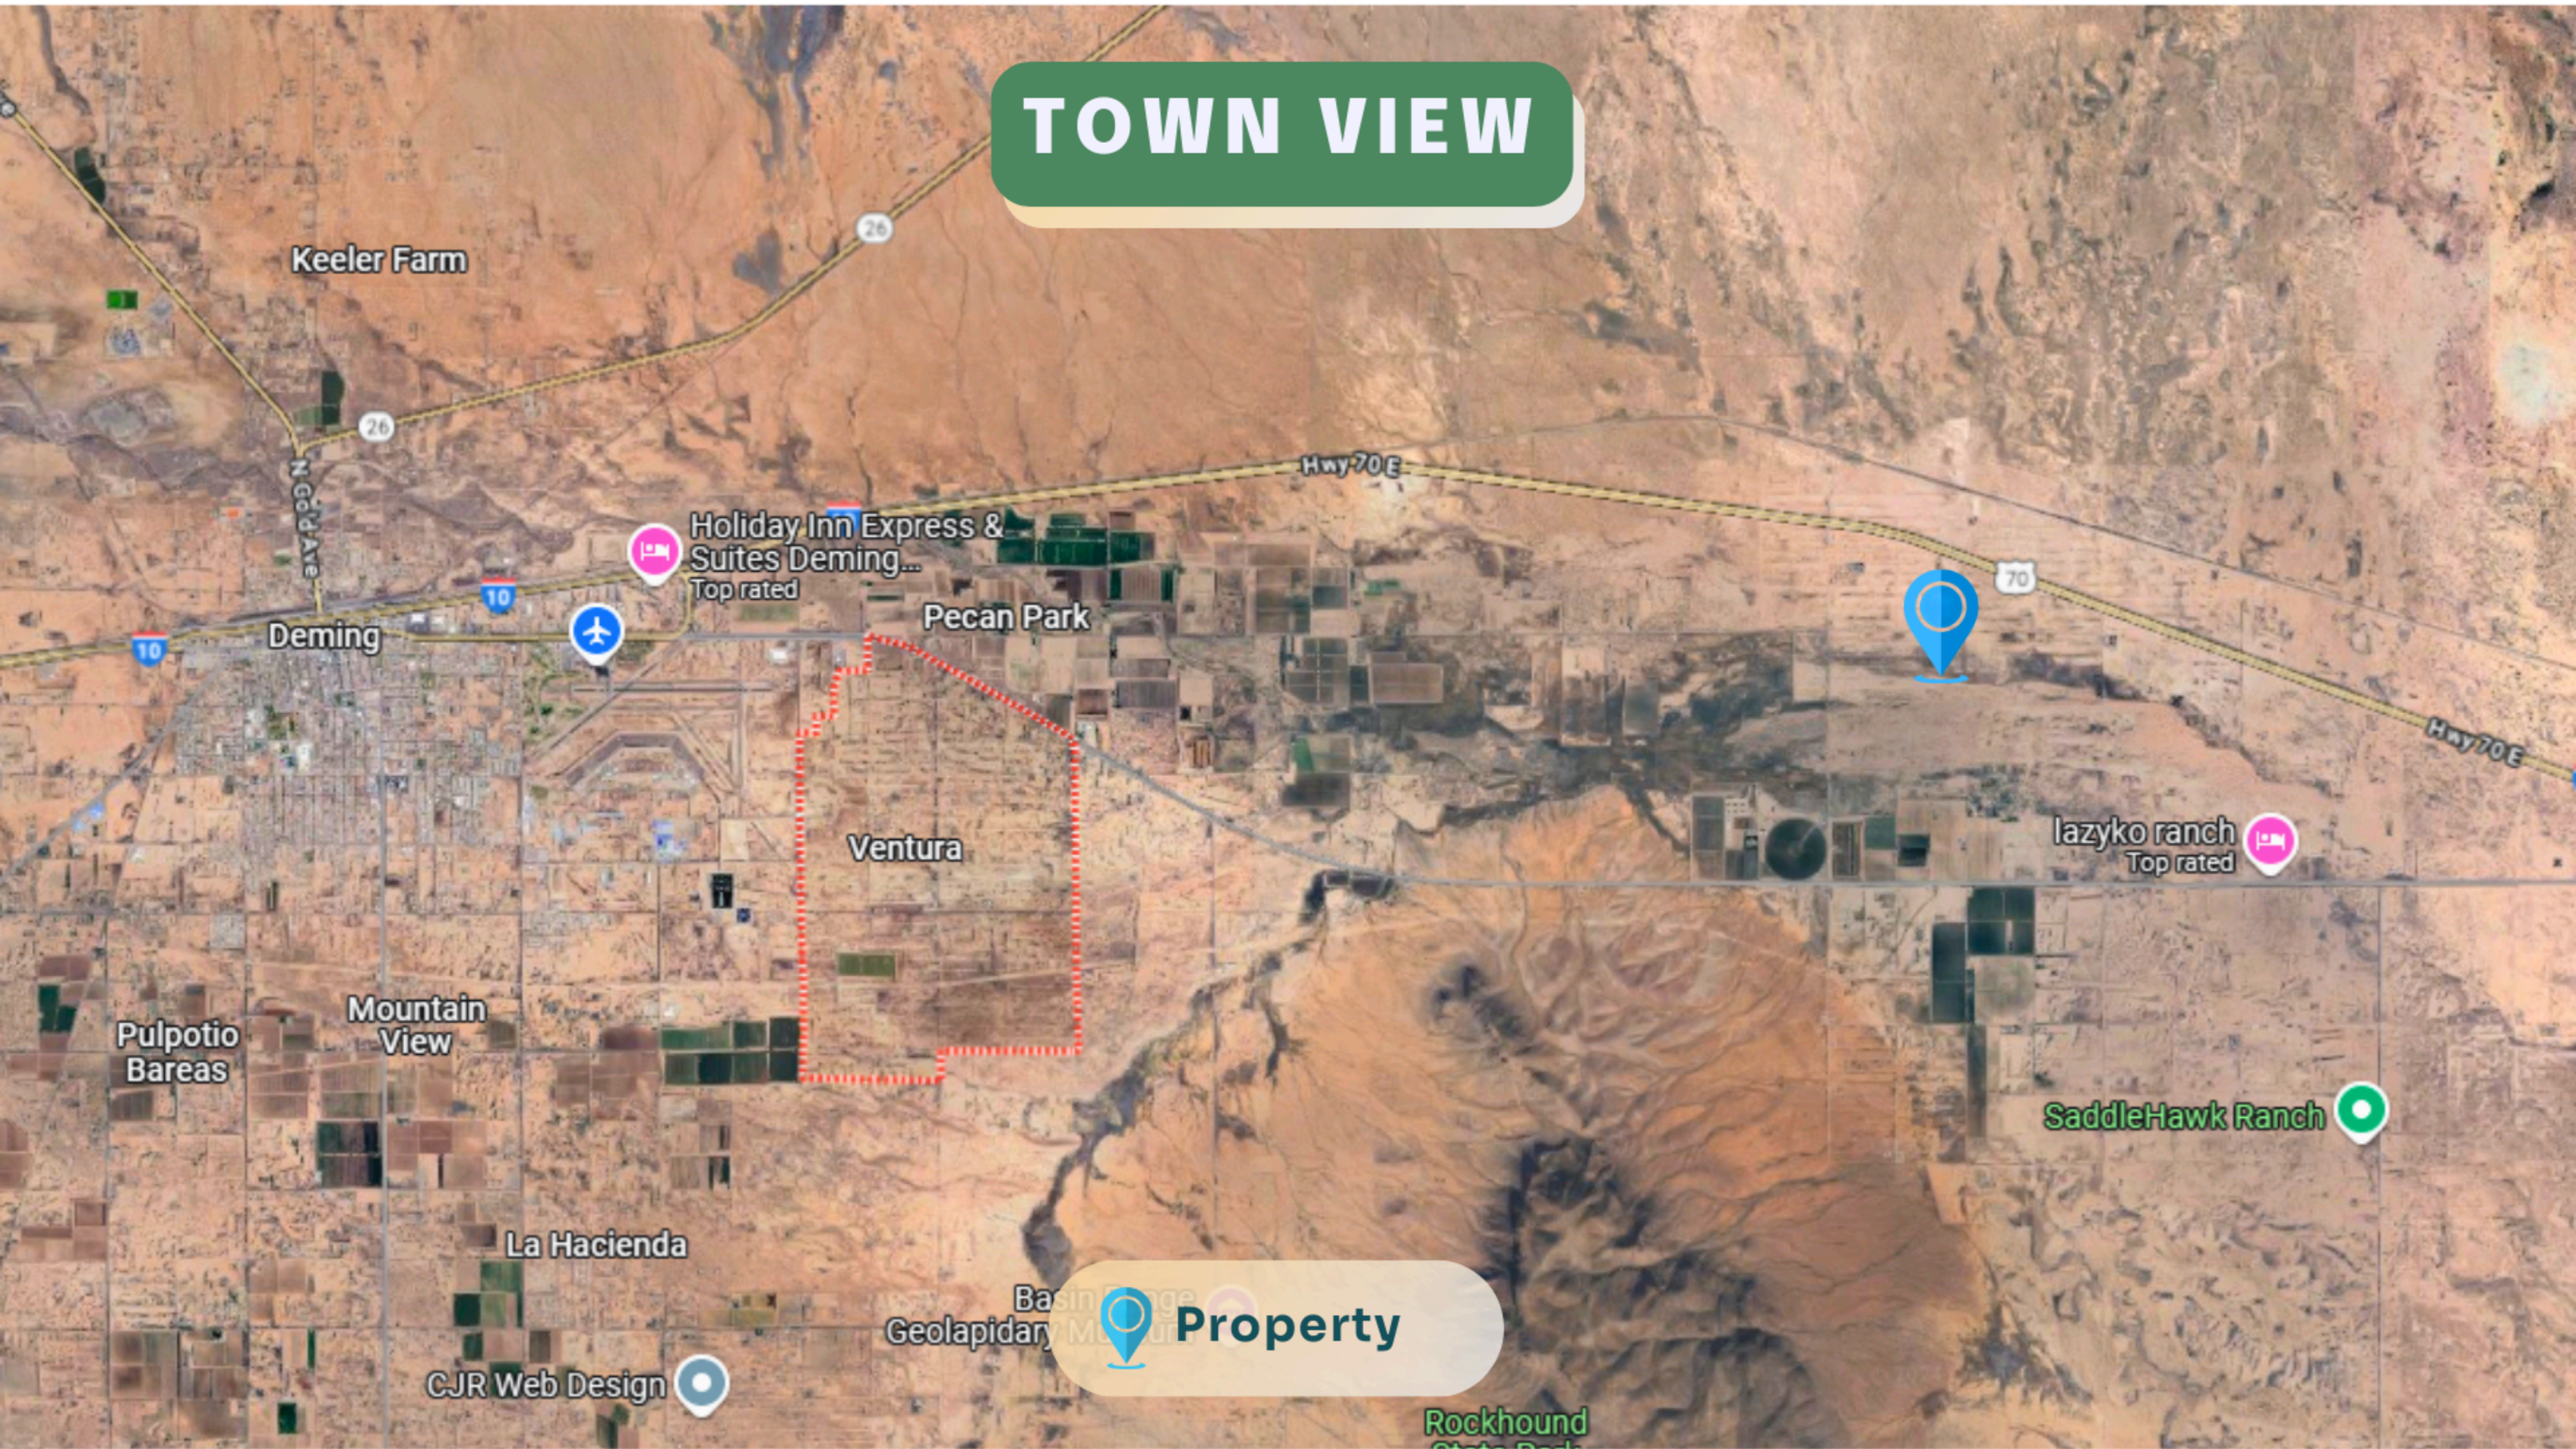

TOWN VIEW

Keeler Farm

26

N. GODDARD AVE

Deming

10

Holiday Inn Express & Suites Deming...
Top rated

Pecan Park

Hwy 70E

70

Hwy 70E

Ventura

lazyko ranch
Top rated

Pulpotio Bareas

Mountain View

La Hacienda

Basin Range Geolapidary Museum

SaddleHawk Ranch

CJR Web Design

Property

Rockhound State Park