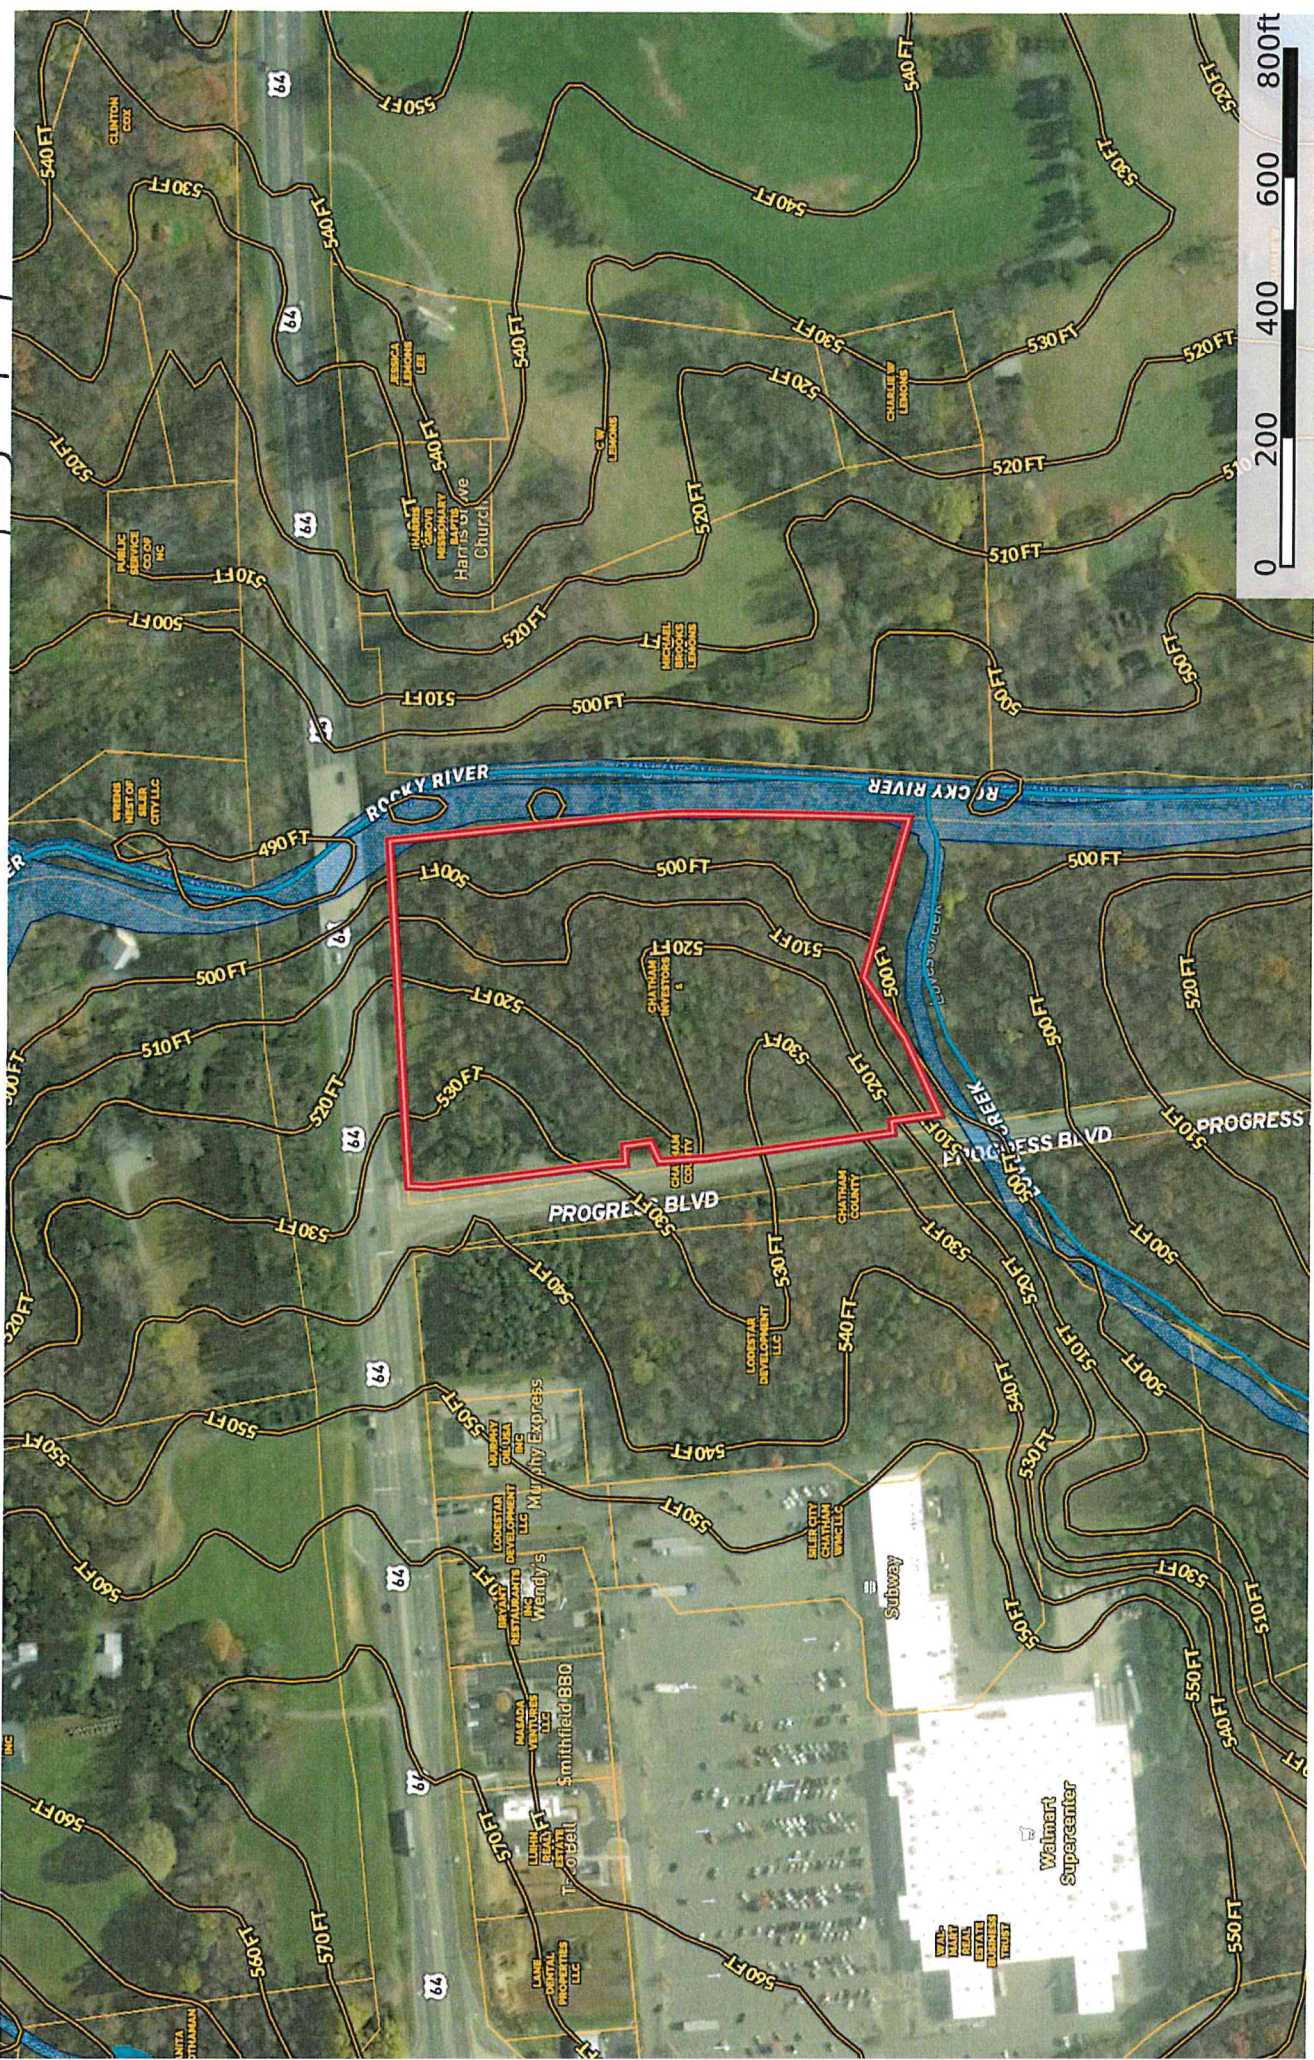

Topography Map

North Carolina, AC +/-

- Boundary
- Wetlands
- Riparian
- Stream, Intermittent
- River/Creek
- Water Body