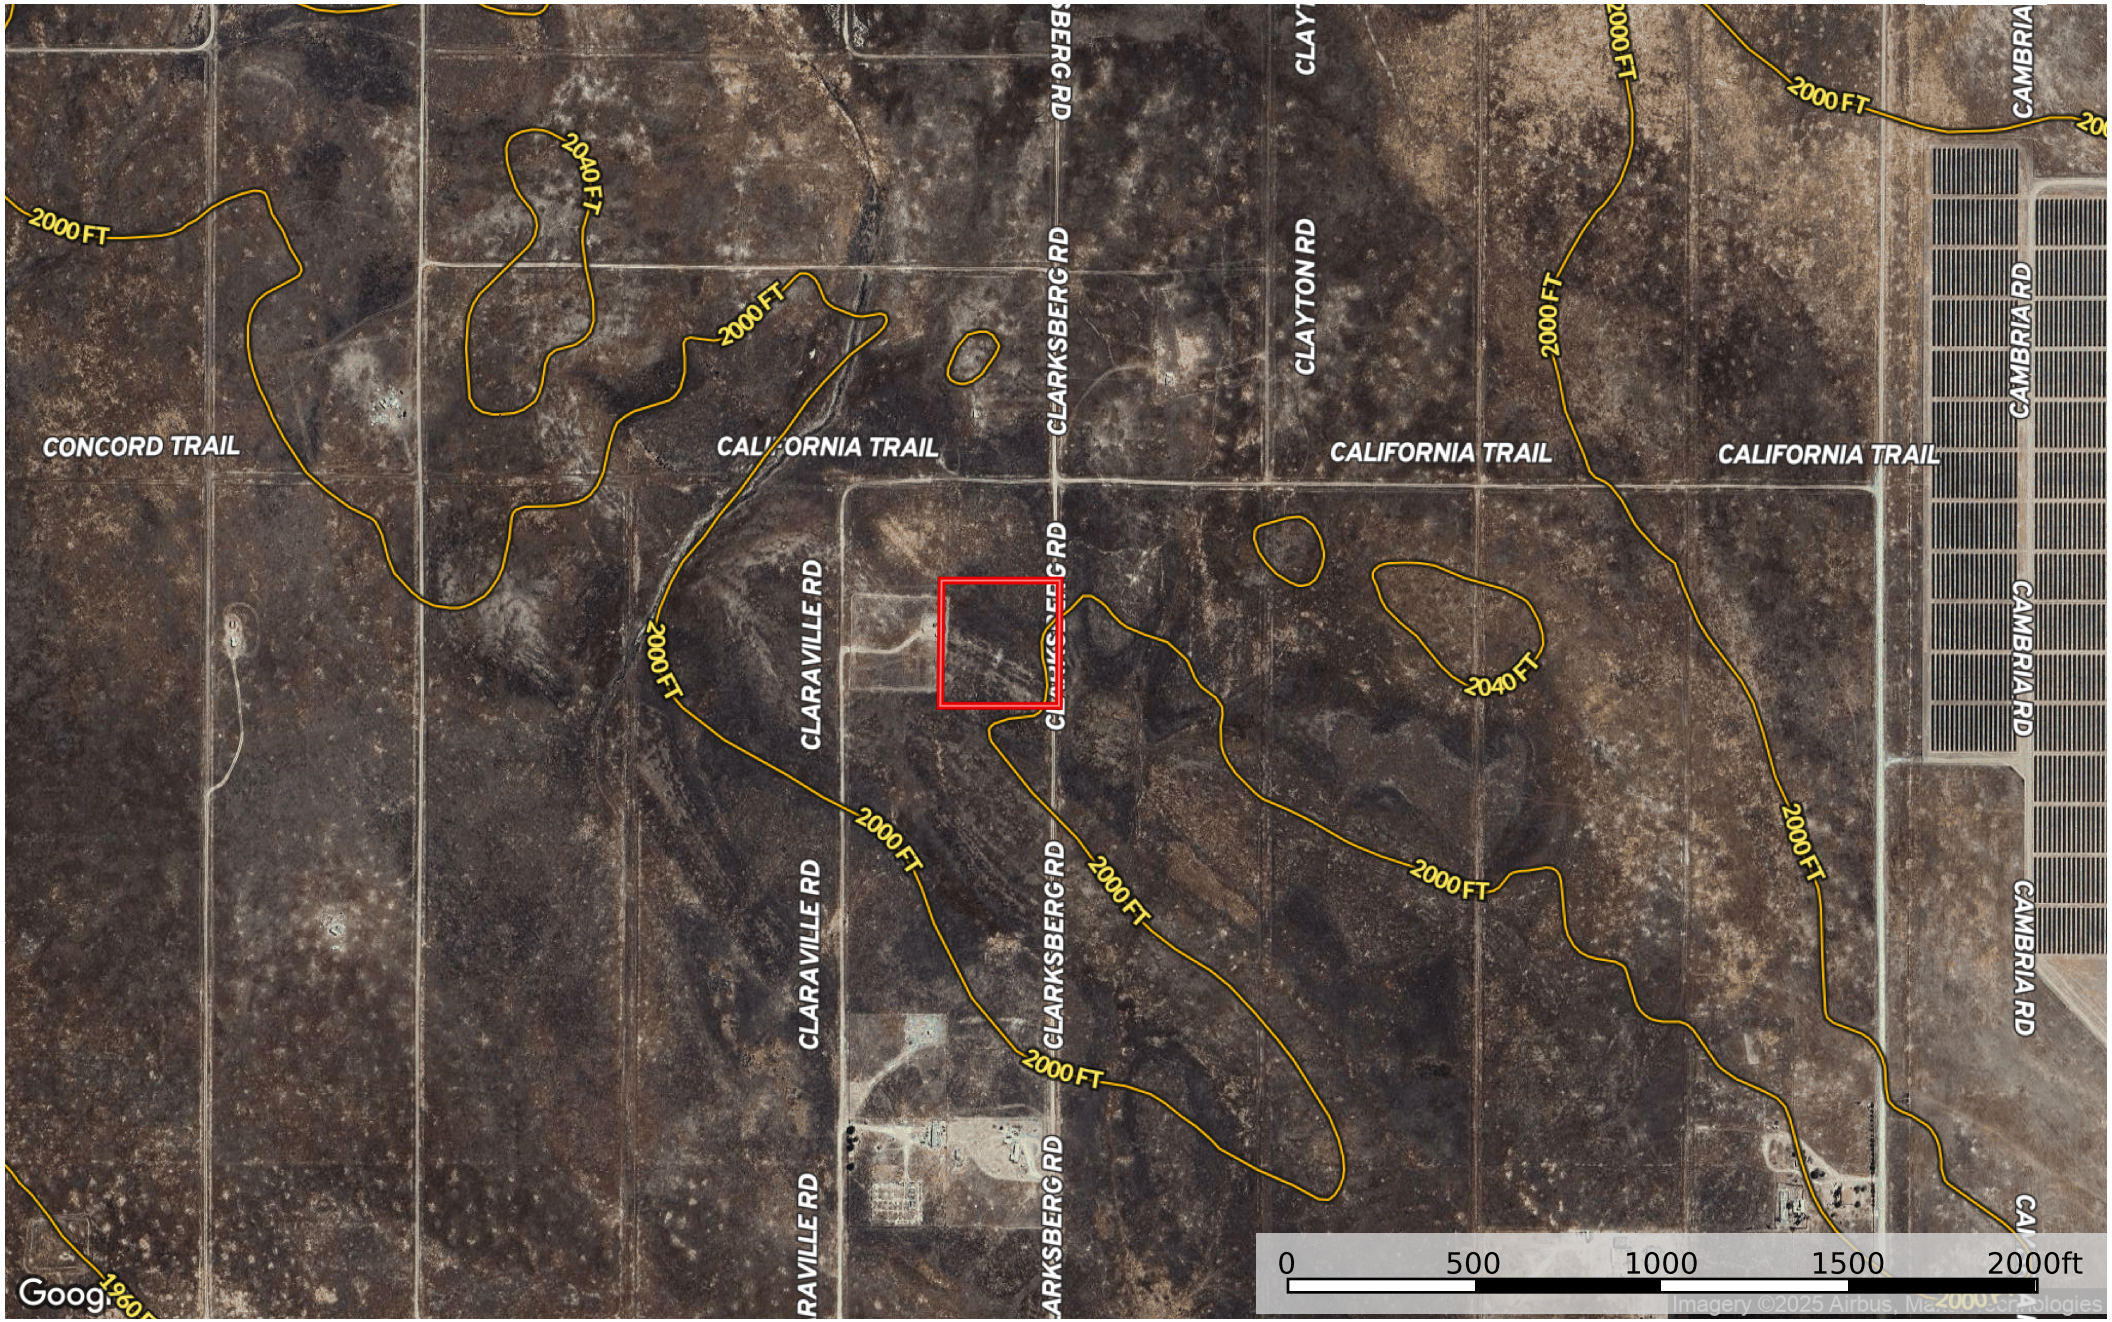

2.50 Acres Santa Margarita, San Luis Obispo County, CA

San Luis Obispo County, California, 2.5 AC +/-

 Boundary