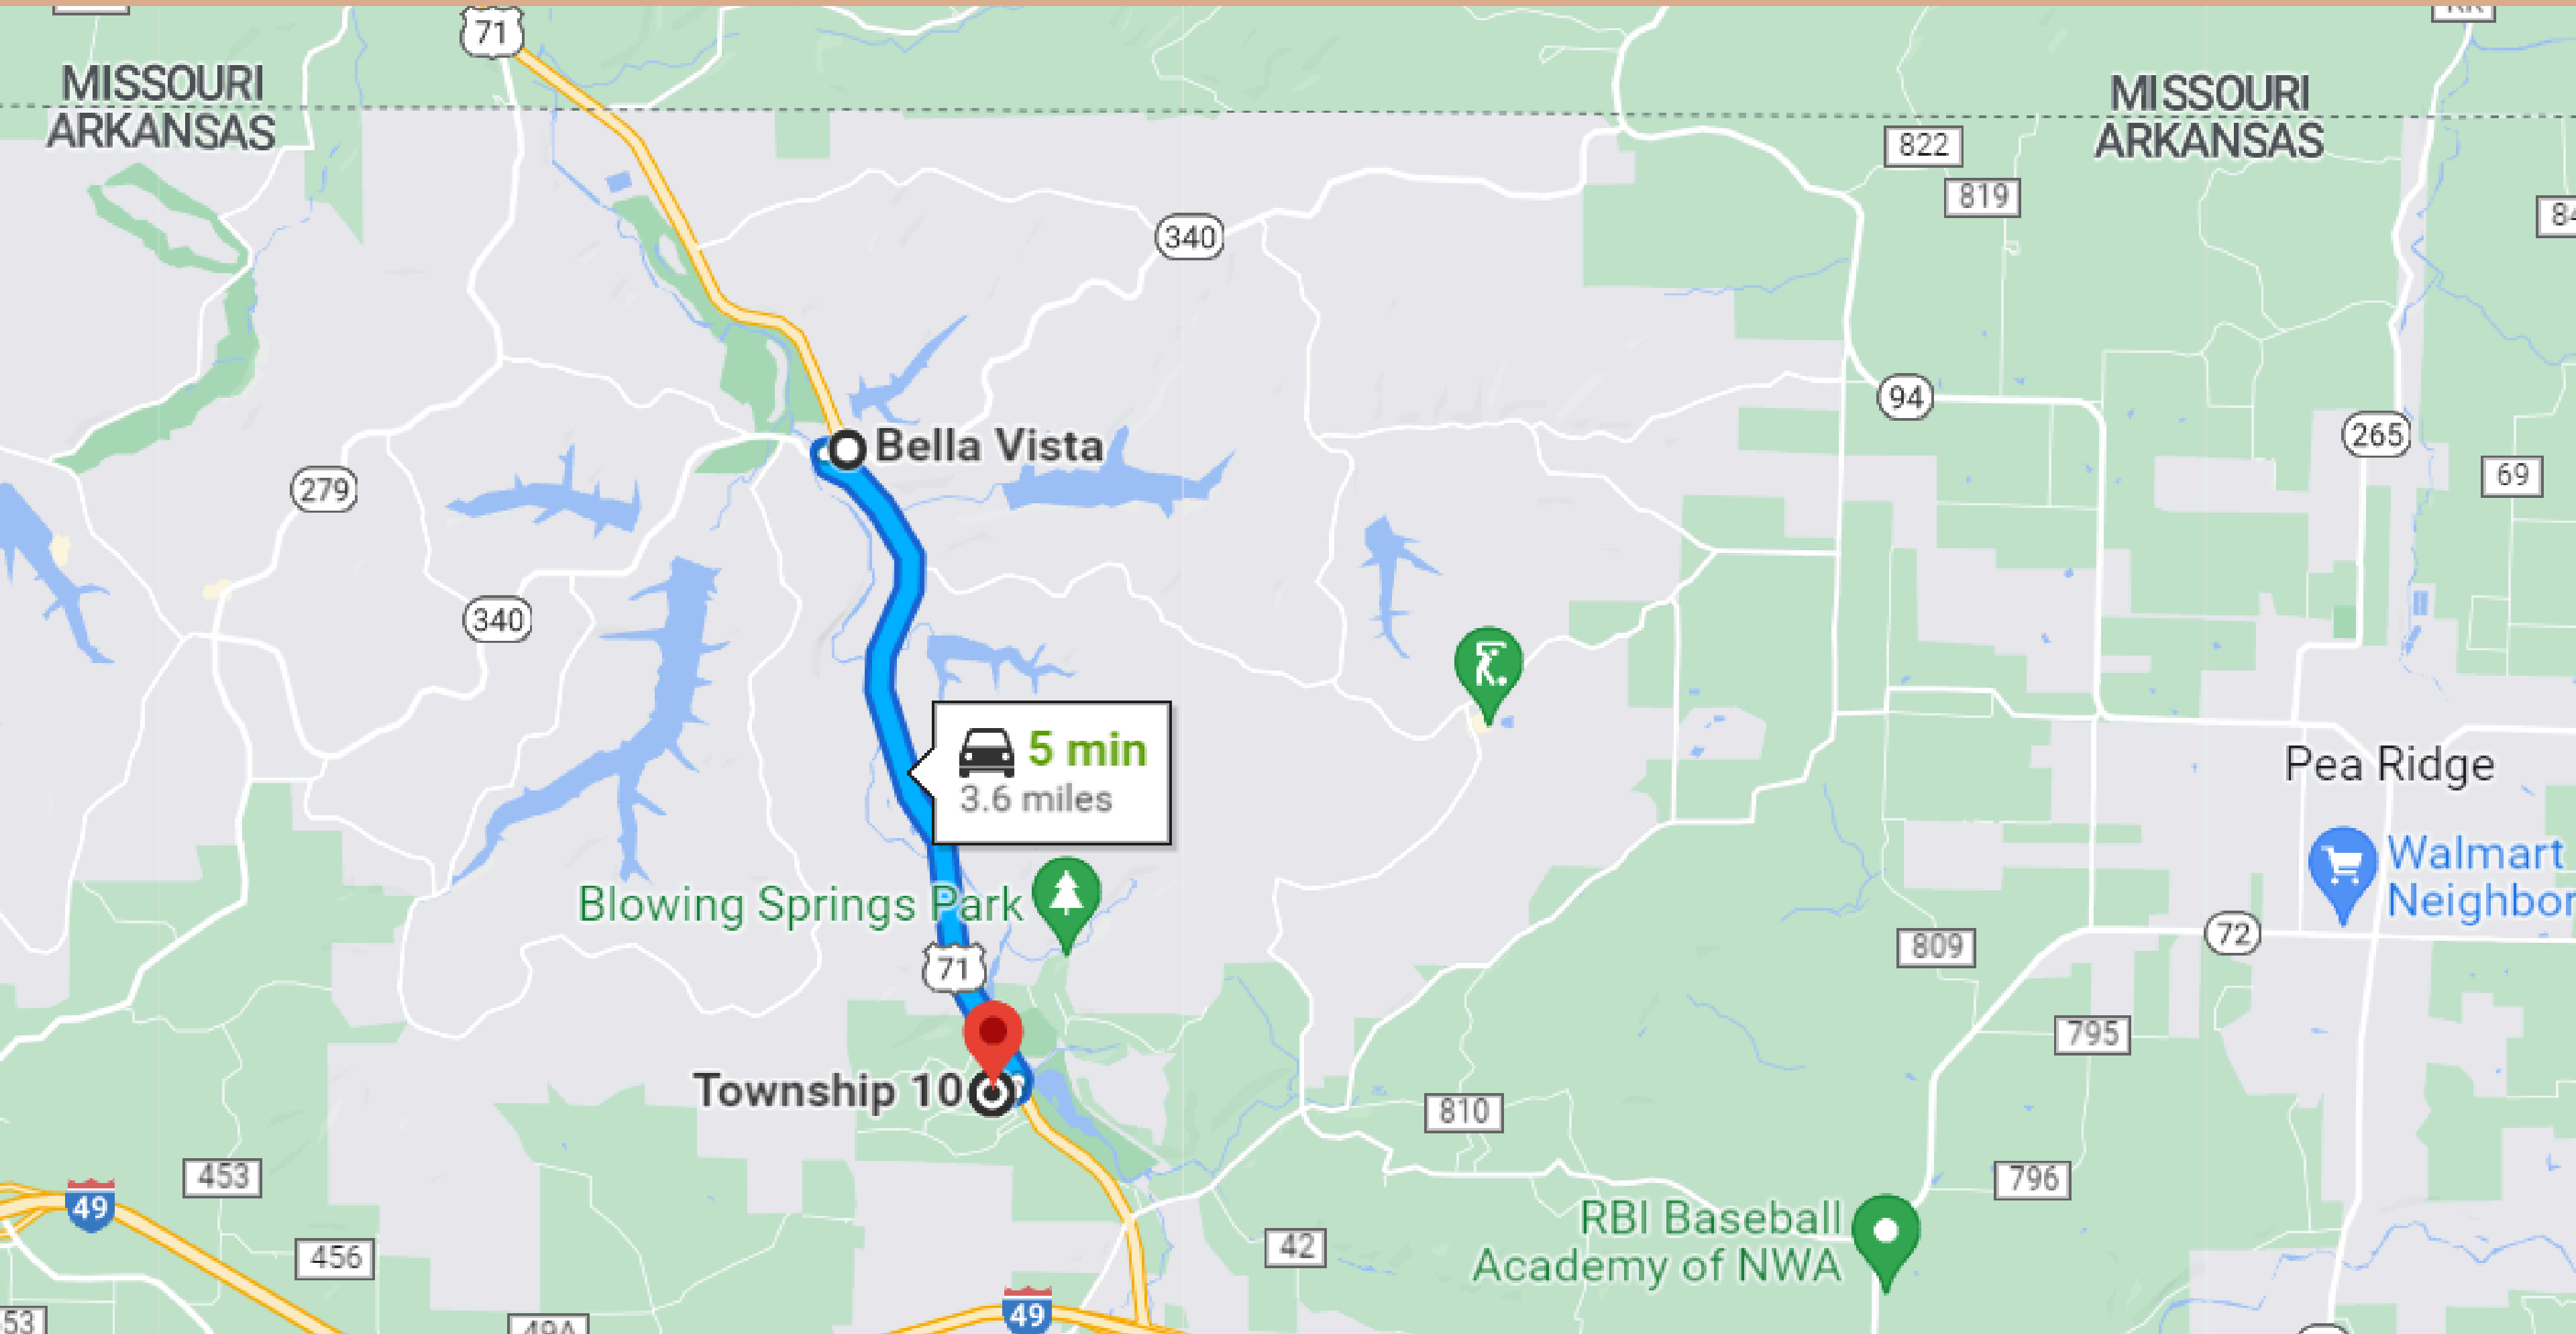

3 HRS & 9 MIN'S DRIVE TO LITTLE ROCK

5-MINUTE DRIVE TO BELLA VISTA TOWN

9-MINUTE DRIVE TO BENTONVILLE TOWN