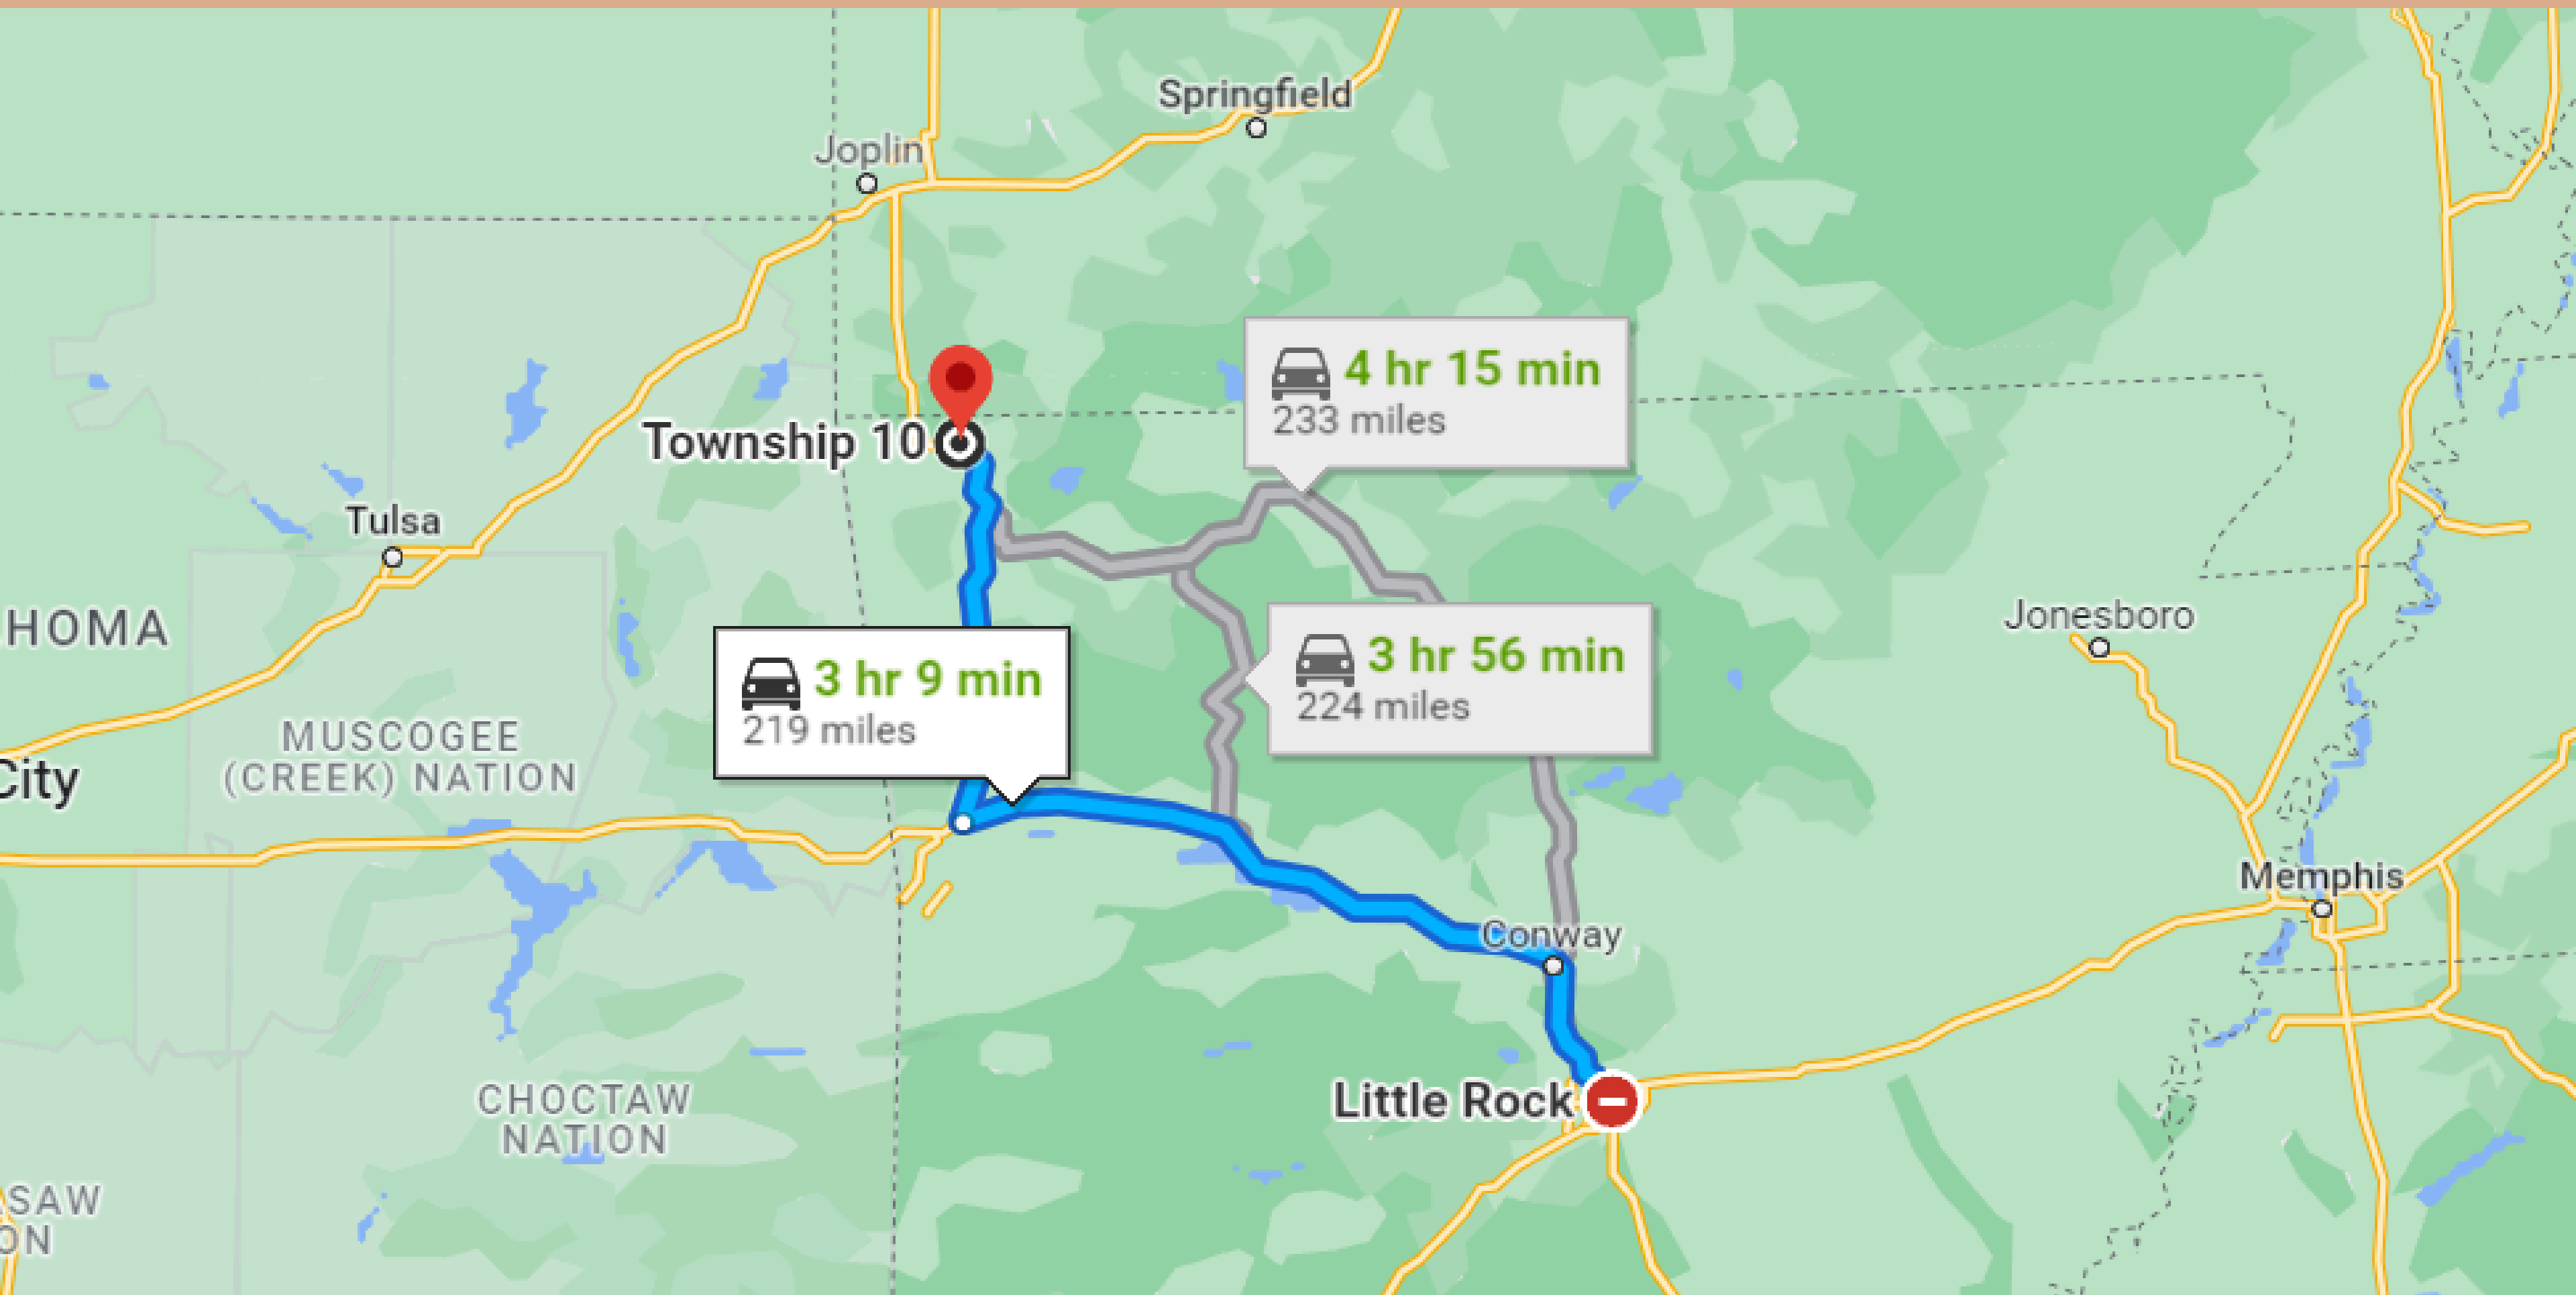

3 HRS & 9 MIN'S DRIVE TO LITTLE ROCK

5-MINUTE DRIVE TO BELLA VISTA TOWN

9-MINUTE DRIVE TO BENTONVILLE TOWN