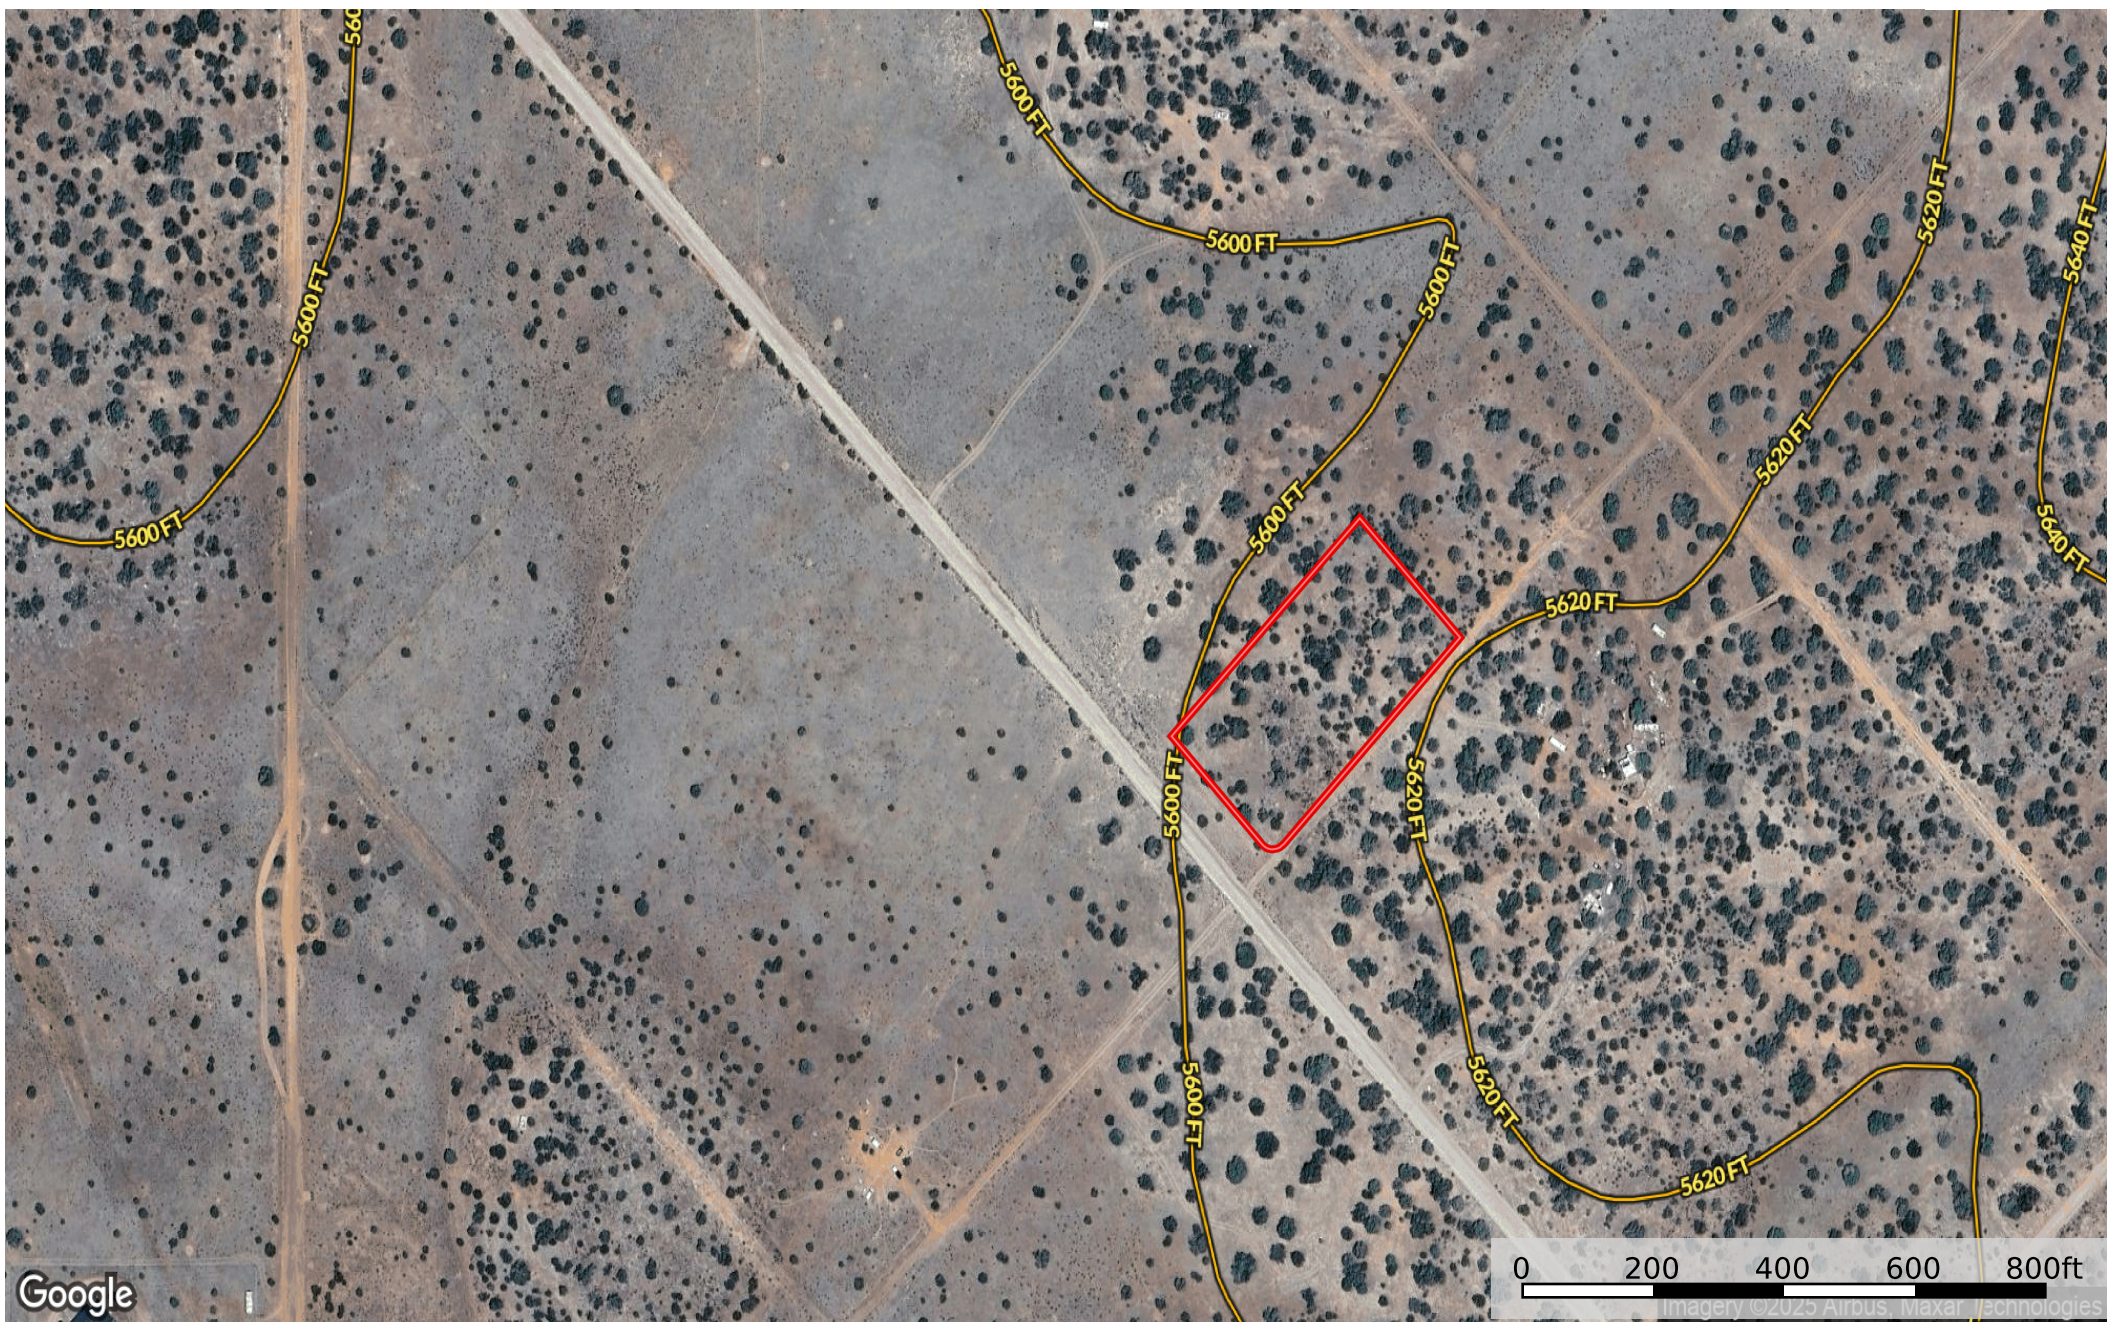

2.02 Acres Camp Verde, Yavapai County, AZ 301-19-309
Yavapai County, Arizona, 2.02 AC +/-

 Boundary