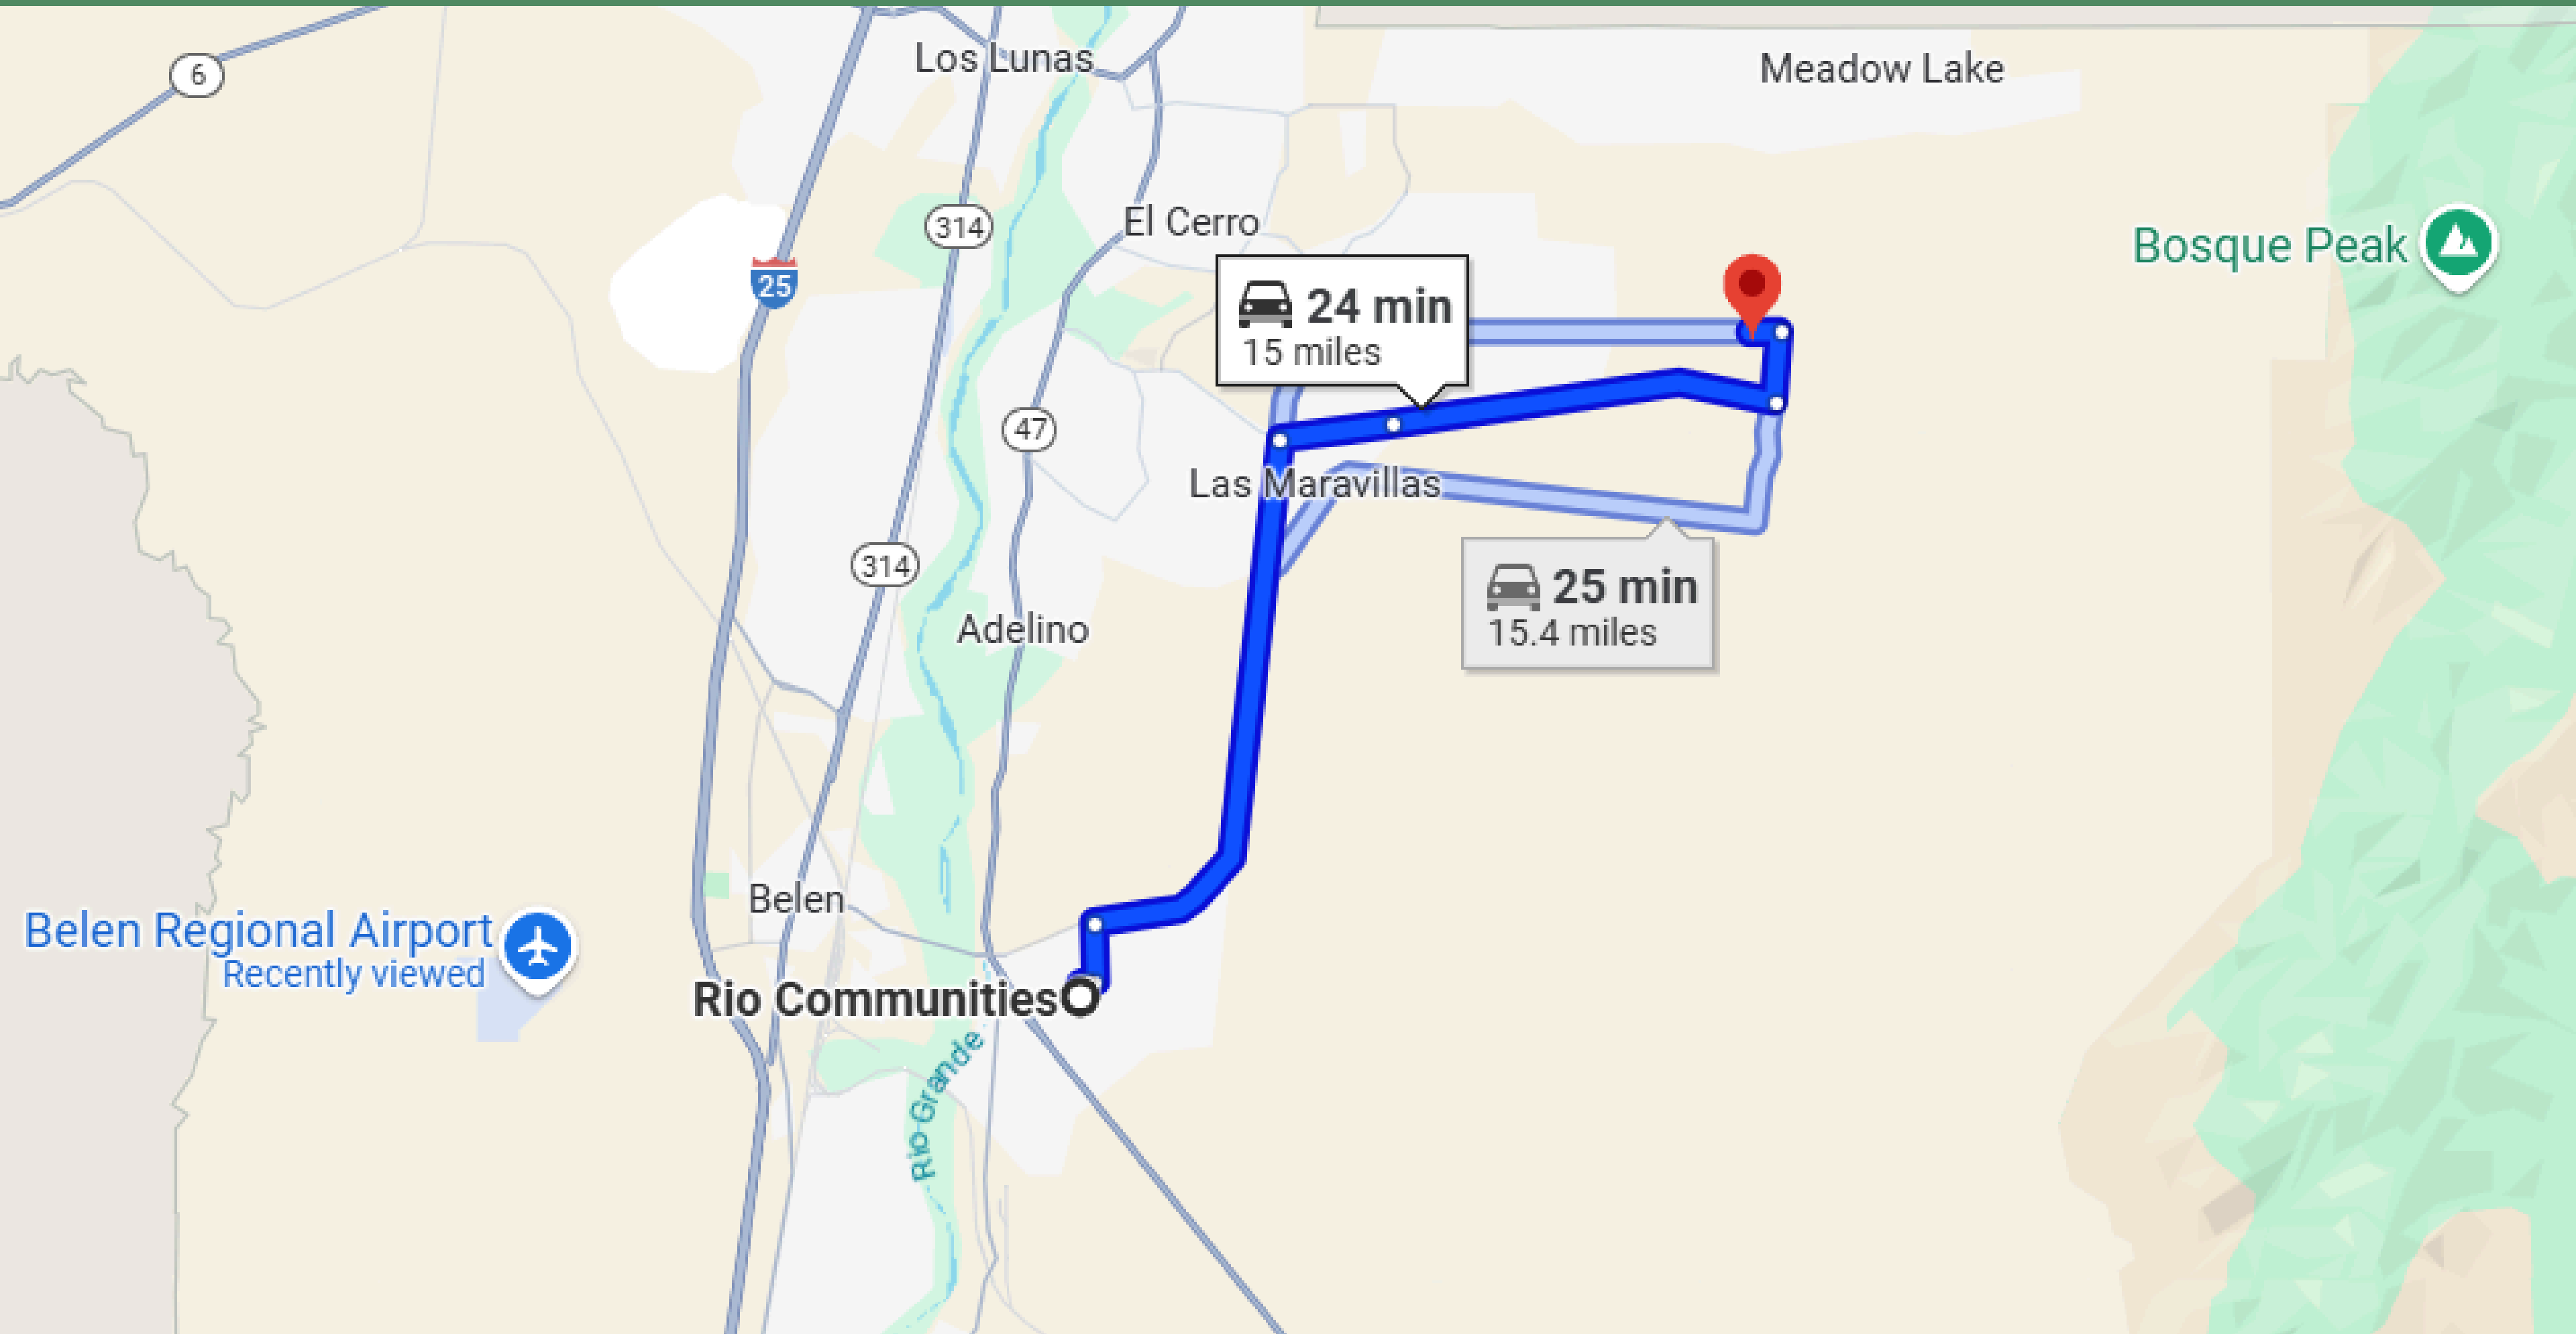

# 45 MINUTES DRIVE TO ALBUQUERQUE

# 32 MINUTES DRIVE TO LOS CHAVEZ TOWN

# 24 MINUTES DRIVE TO RIO COMMUNITIES

# 23 MINUTES DRIVE TO LOS LUNAS TOWN