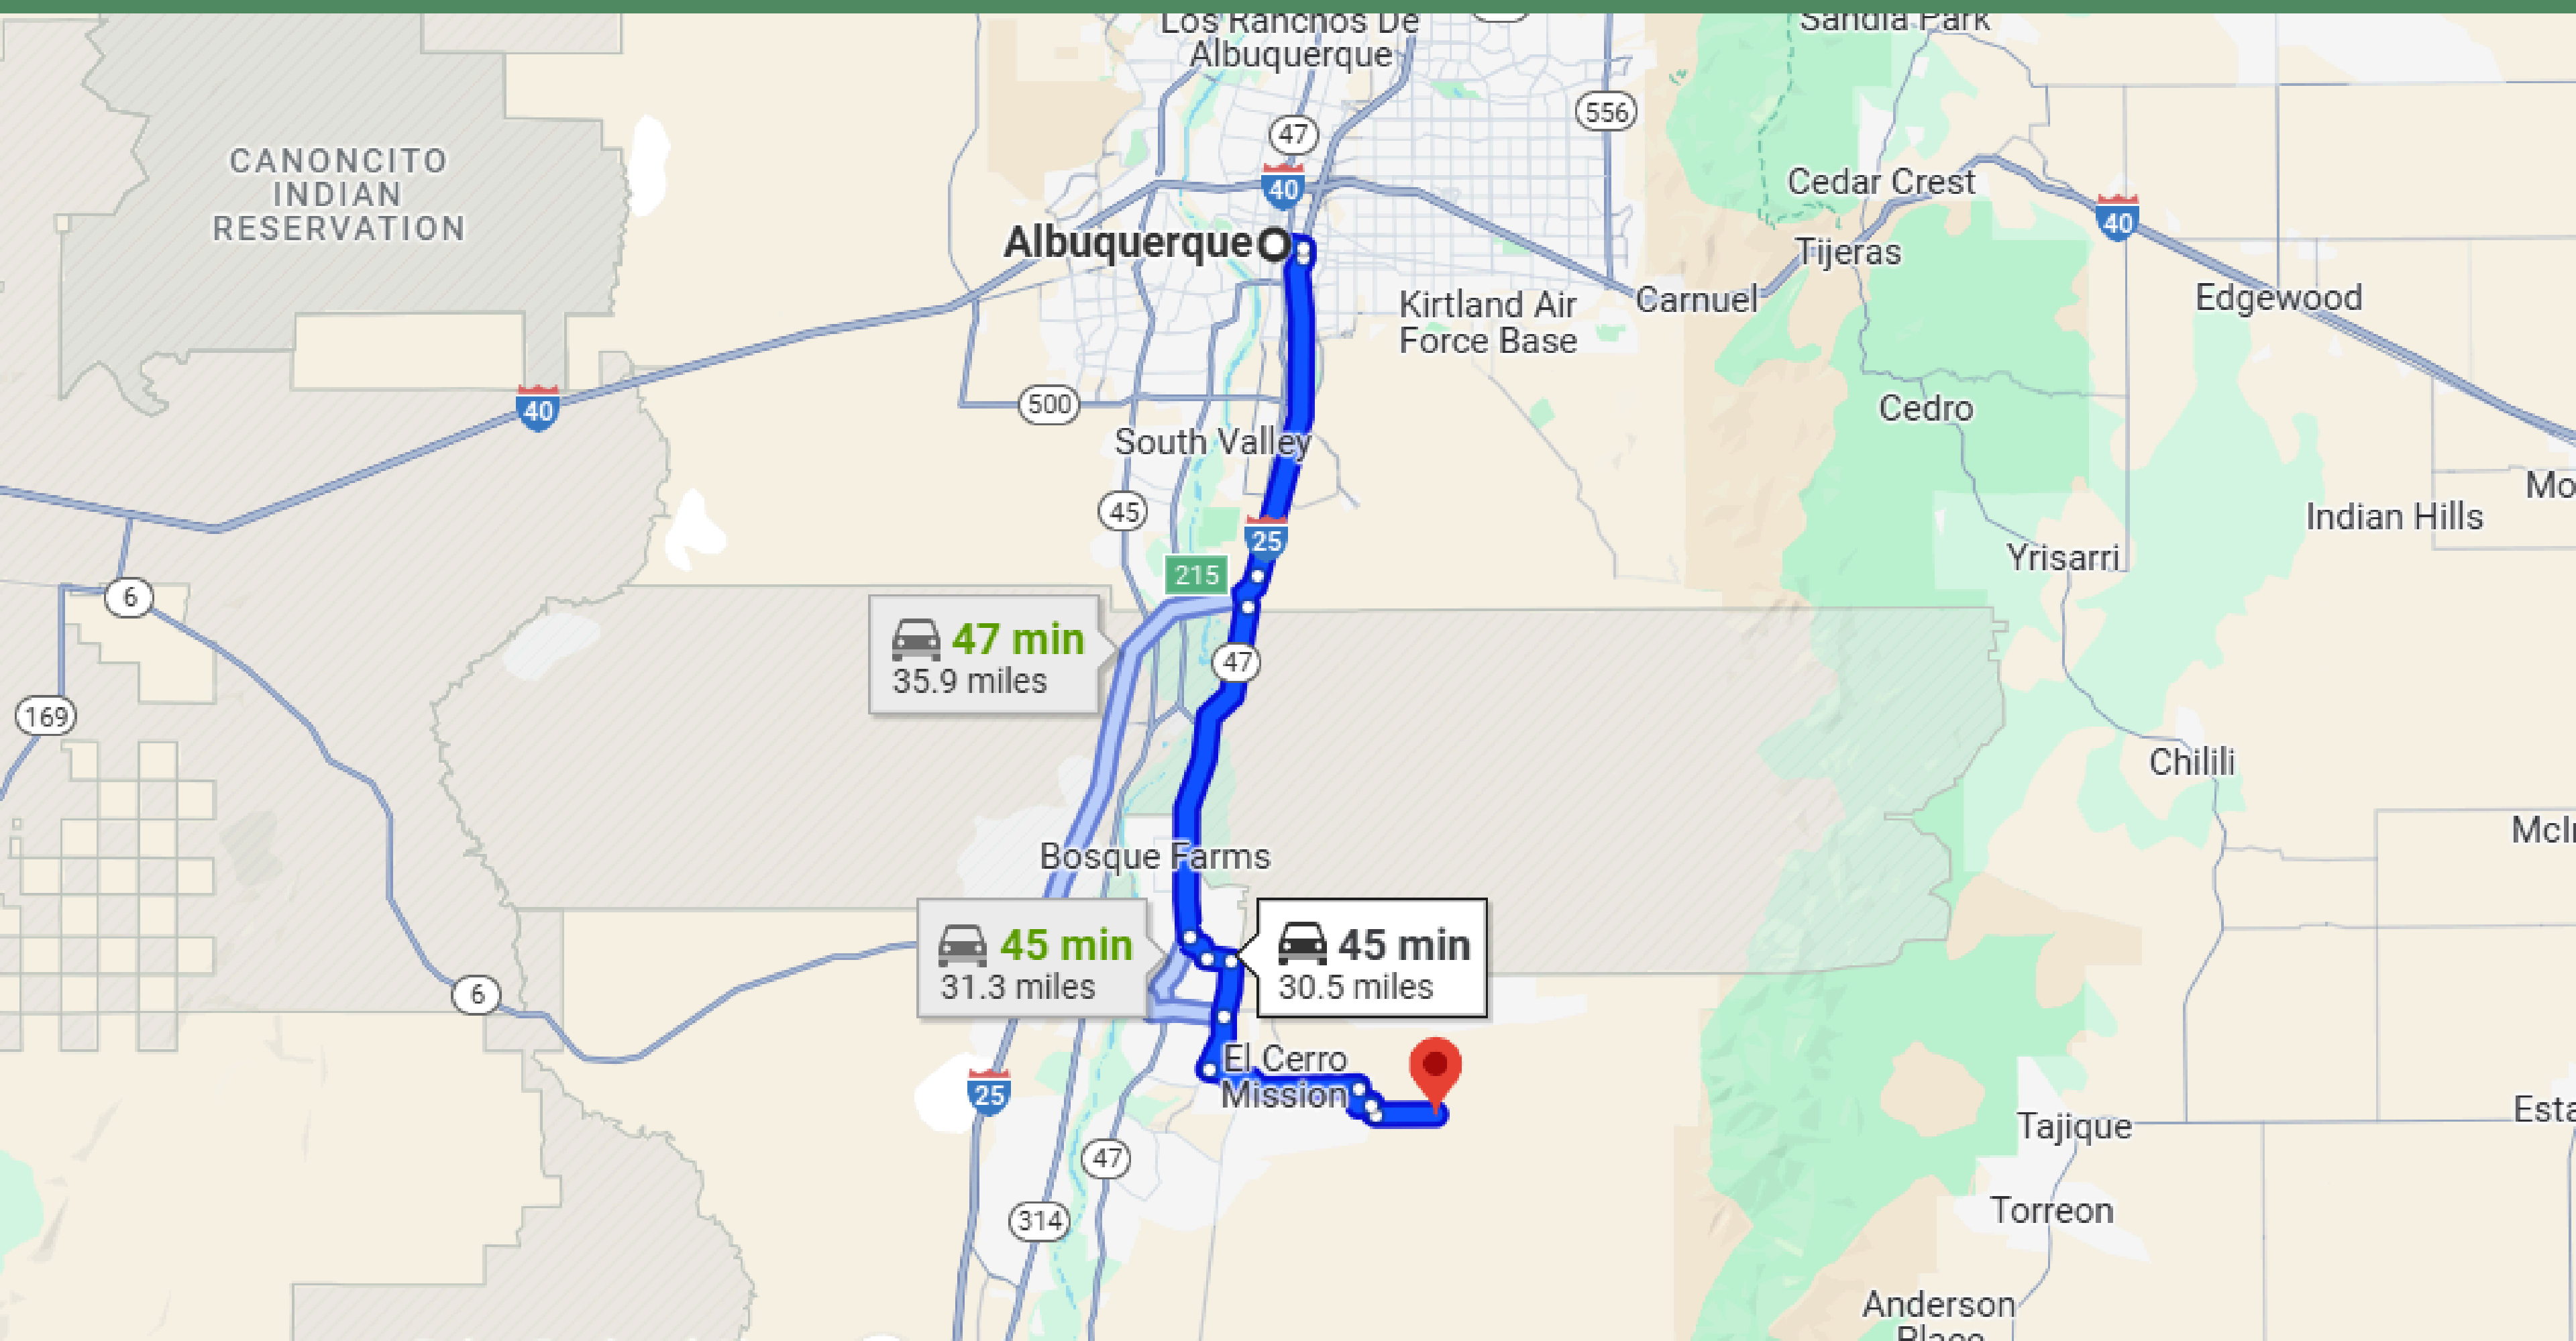

# 45 MINUTES DRIVE TO ALBUQUERQUE

# 32 MINUTES DRIVE TO LOS CHAVEZ TOWN

# 24 MINUTES DRIVE TO RIO COMMUNITIES

# 23 MINUTES DRIVE TO LOS LUNAS TOWN