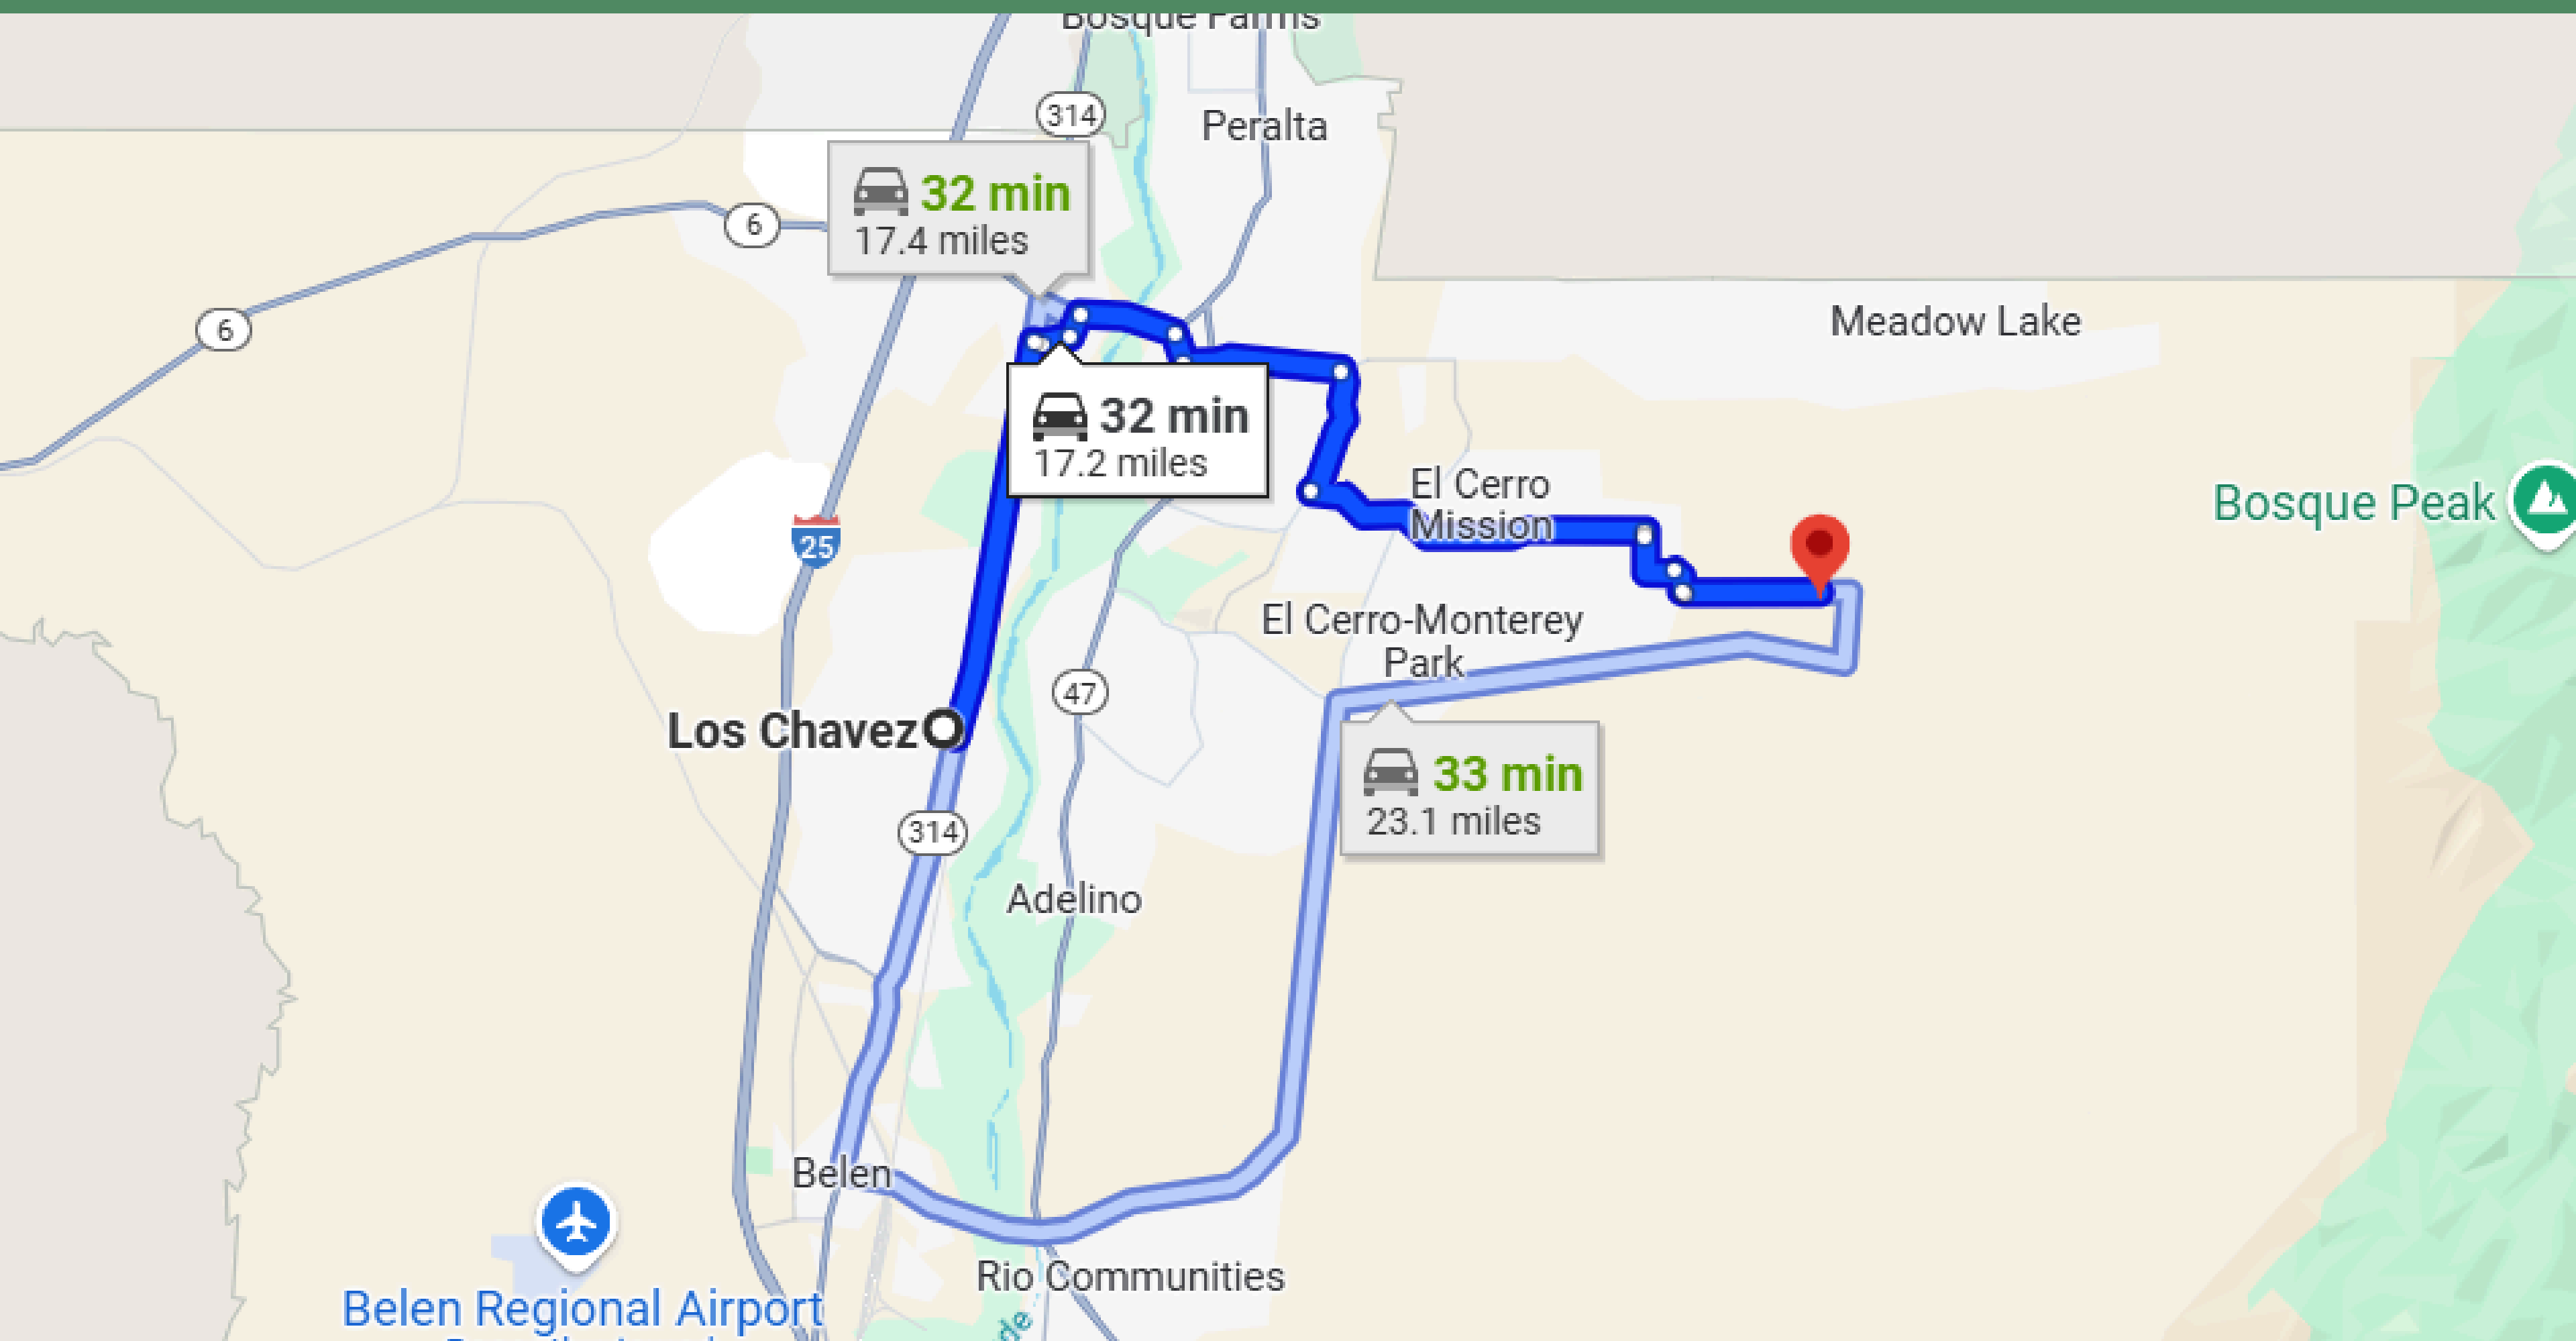

# 45 MINUTES DRIVE TO ALBUQUERQUE

# 32 MINUTES DRIVE TO LOS CHAVEZ TOWN

# 24 MINUTES DRIVE TO RIO COMMUNITIES

# 23 MINUTES DRIVE TO LOS LUNAS TOWN