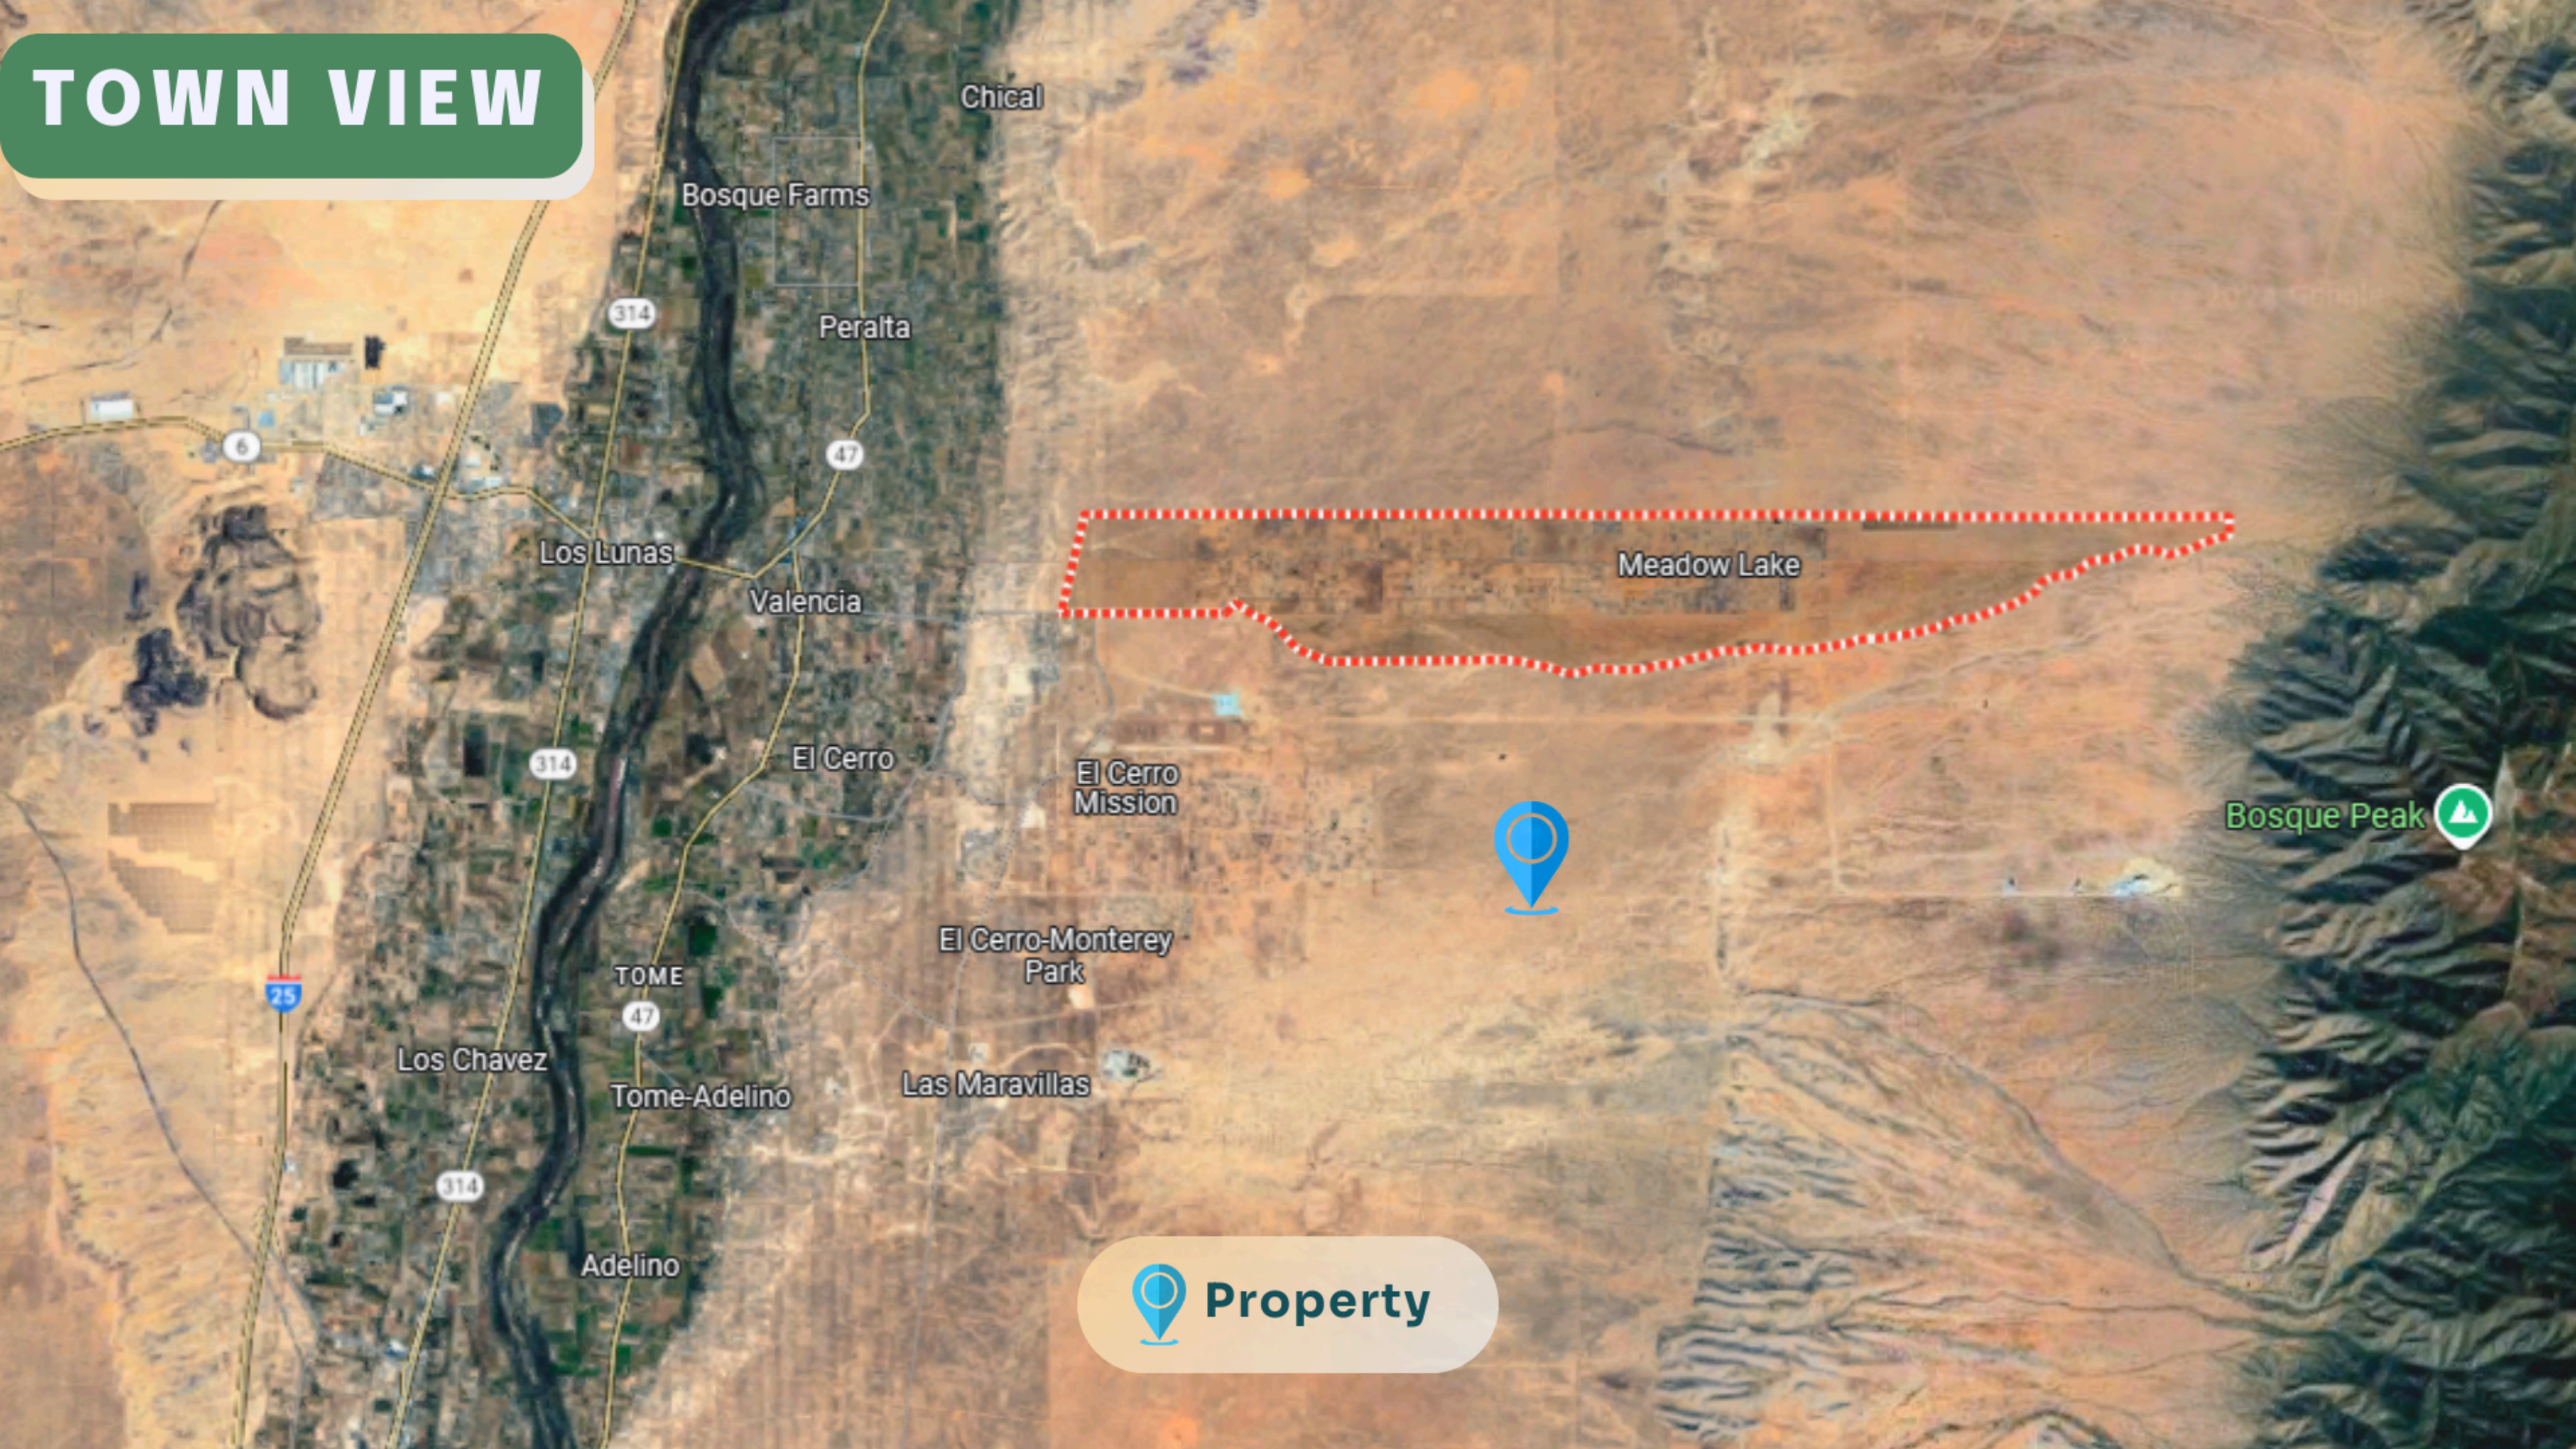

TOWN VIEW

Los Lunas

Valencia

El Cerro

El Cerro Mission

El Cerro-Monterey Park

Las Maravillas

Los Chavez

TOME

Tome-Adelino

Adelino

Chical

Bosque Farms

Peralta

Meadow Lake

Bosque Peak

The  property is located on along Monterey BLvd, with convenient access from Belen and Los Lunas, making it highly accessible.

DRIVING DIRECTIONS

Los Lunas

Valencia

El Cerro

El Cerro Mission

23 min
12 miles

Head north on Luna St, then follow NM-6 E and El Cerro Lp to Van Camp Blvd for 11 mins. Continue on Van Camp Blvd to Monterey Blvd for 14 mins. The  property is on the left.