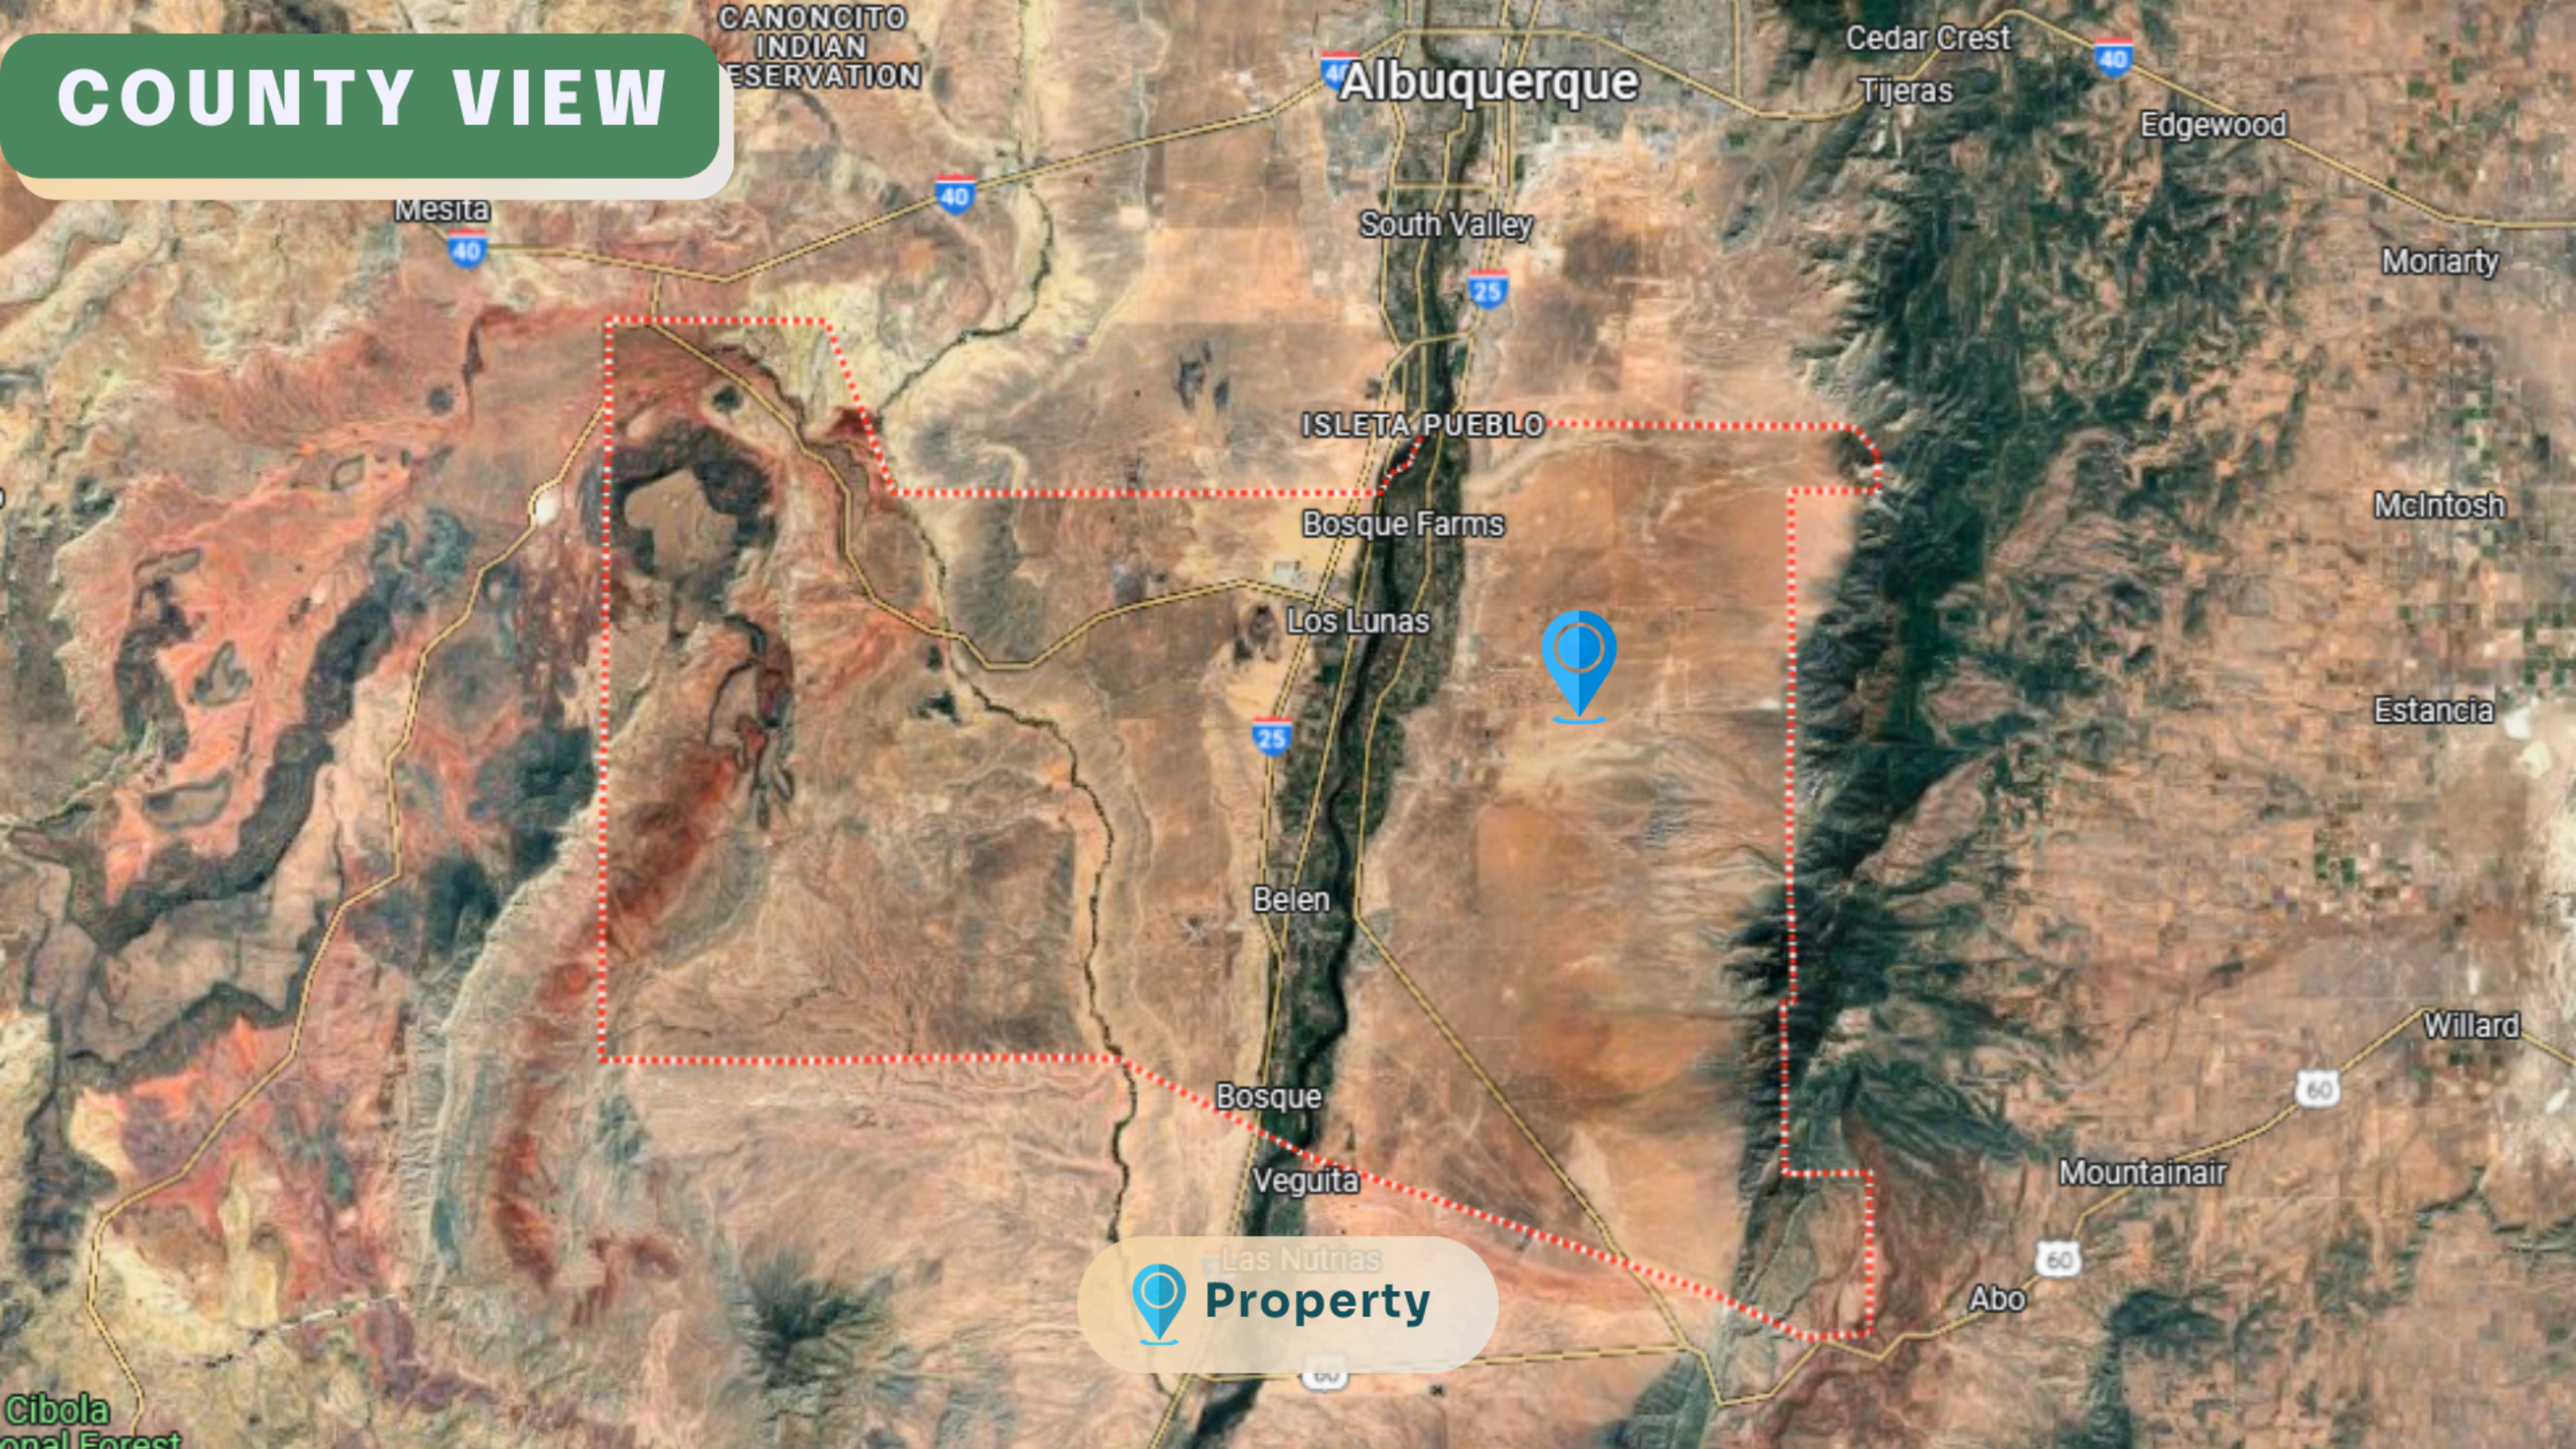

COUNTY VIEW

CANONCITO
INDIAN
RESERVATION

Albuquerque

Cedar Crest
Tijeras

Edgewood

Mesita

South Valley

Moriarty

ISLETA PUEBLO

Bosque Farms

McIntosh

Los Lunas

Estancia

Belen

Willard

Bosque

Veguita

Mountainair

Las Nutrias
Property

Abo

Cibola
National Forest