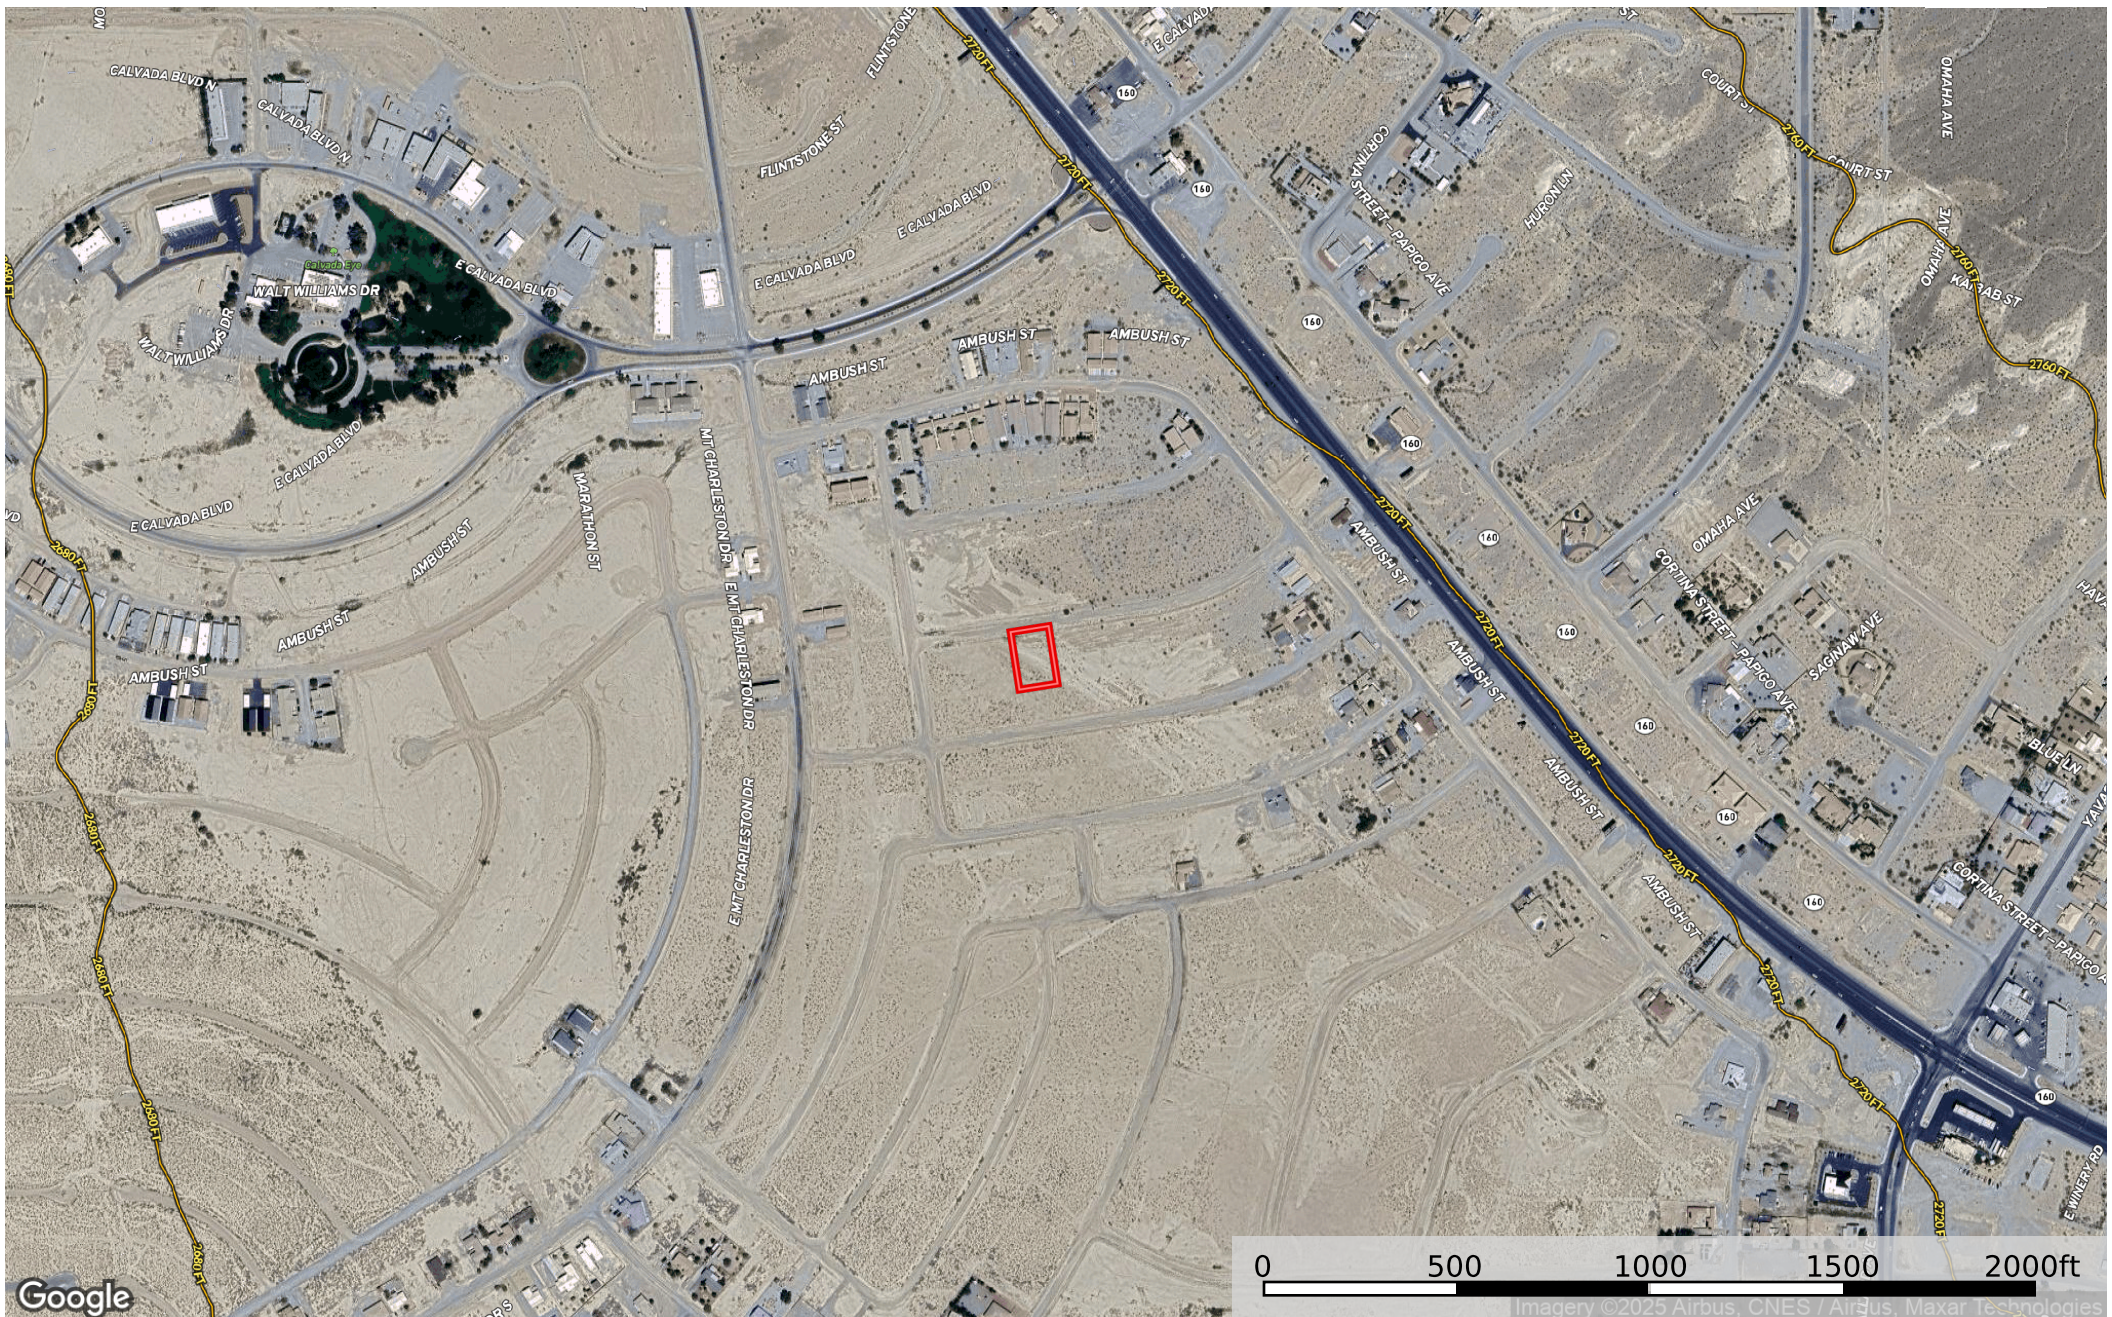

0.34 Acre Pahrump, Nye County, NV 042-191-04

Nye County, Nevada, 0.34 AC +/-

 Boundary