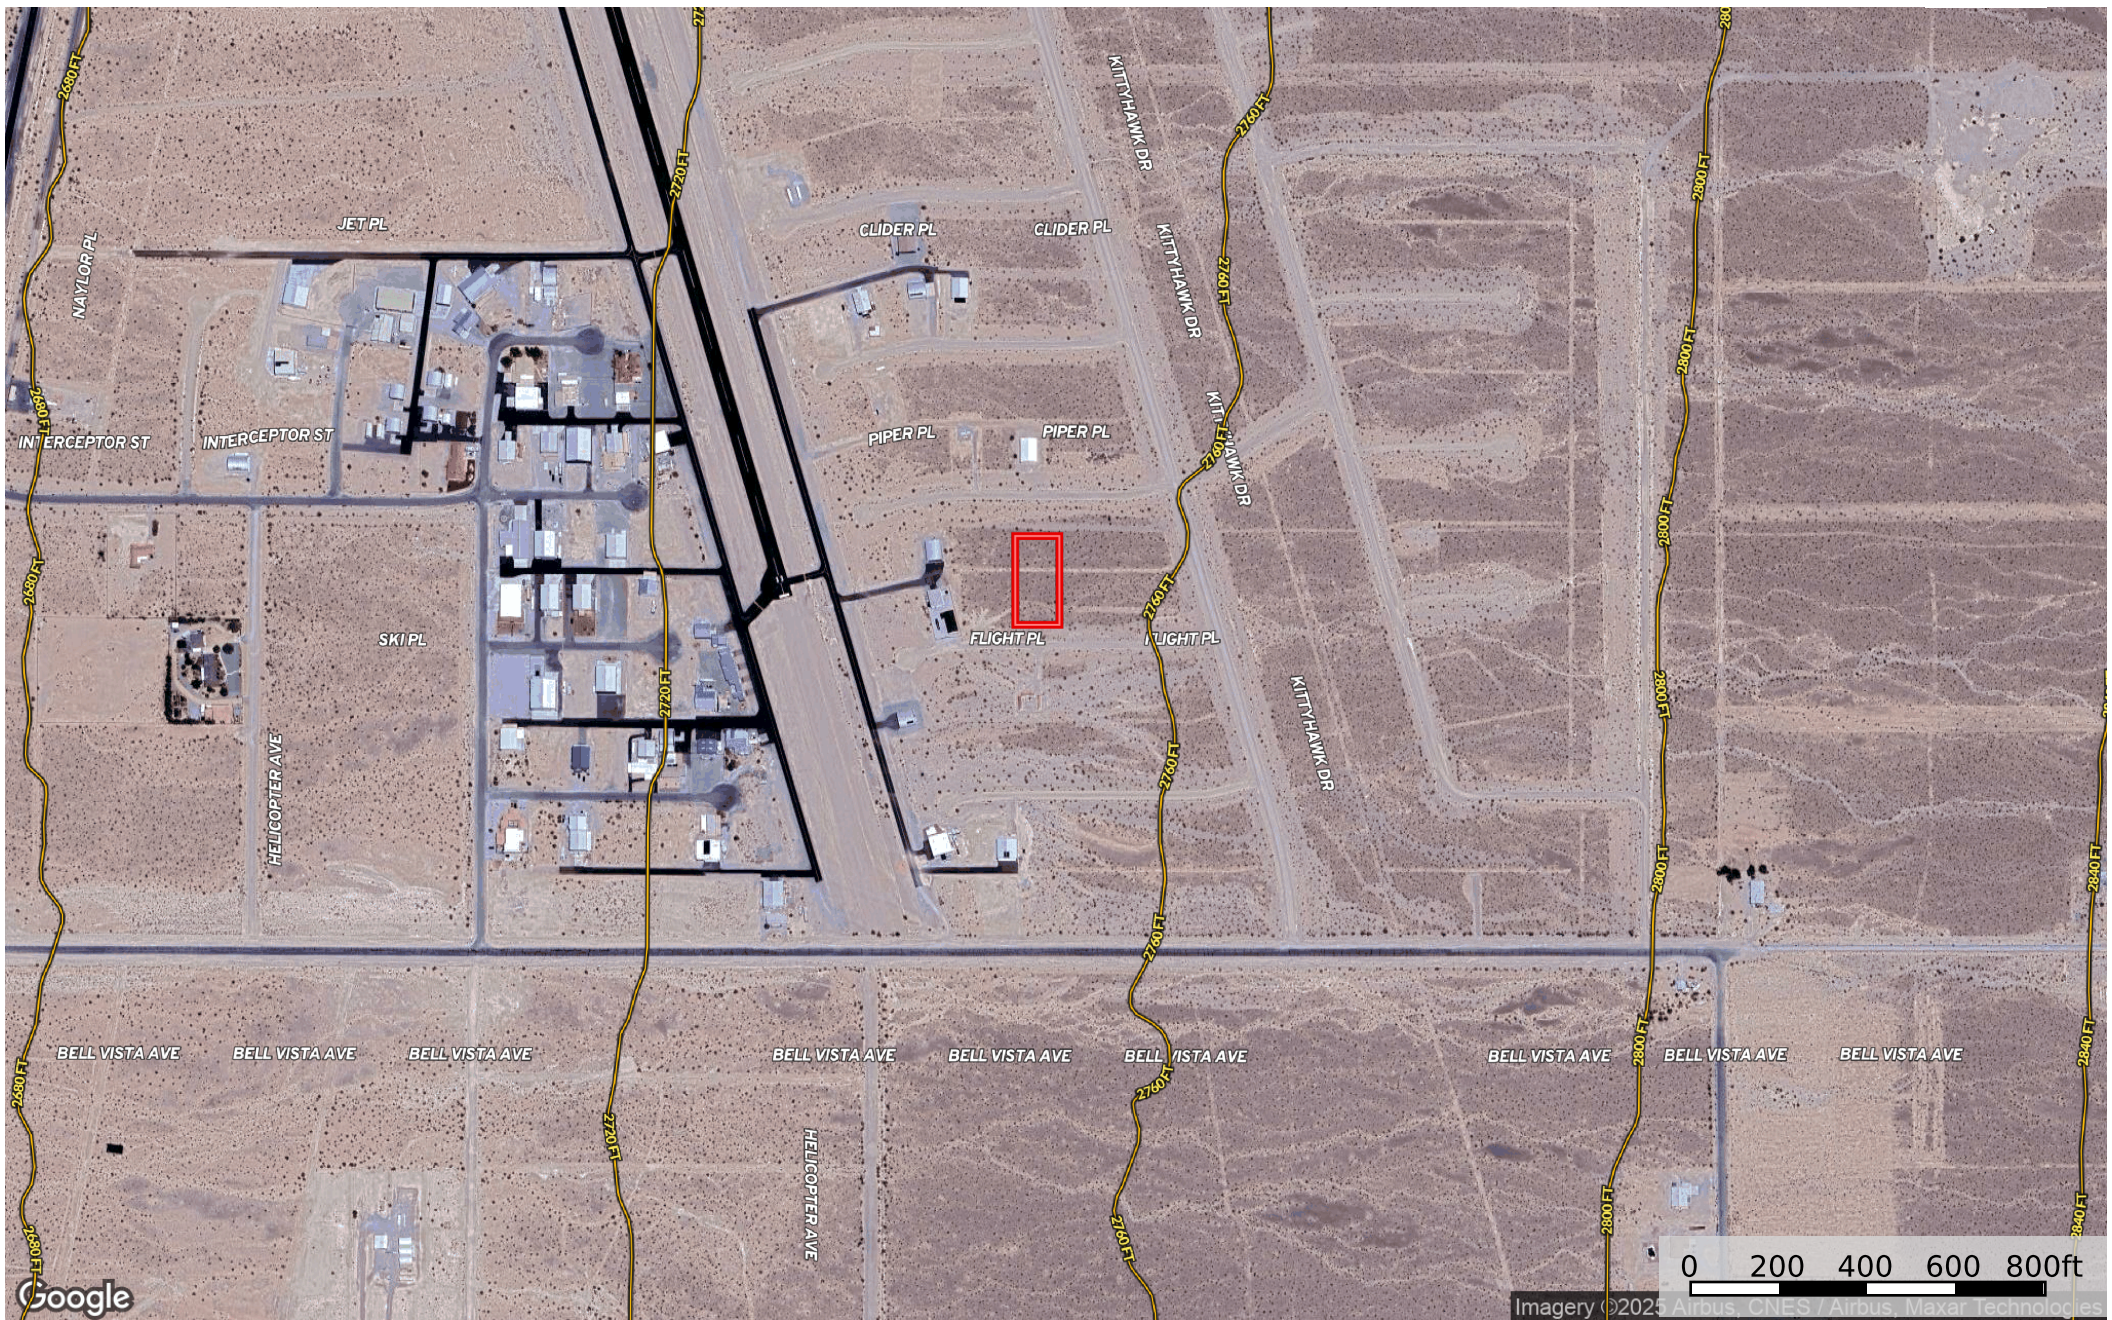

# 0.46 Acre Pahrump, Nye County, NV 033-421-09

Nye County, Nevada, 0.46 AC +/-

 Boundary