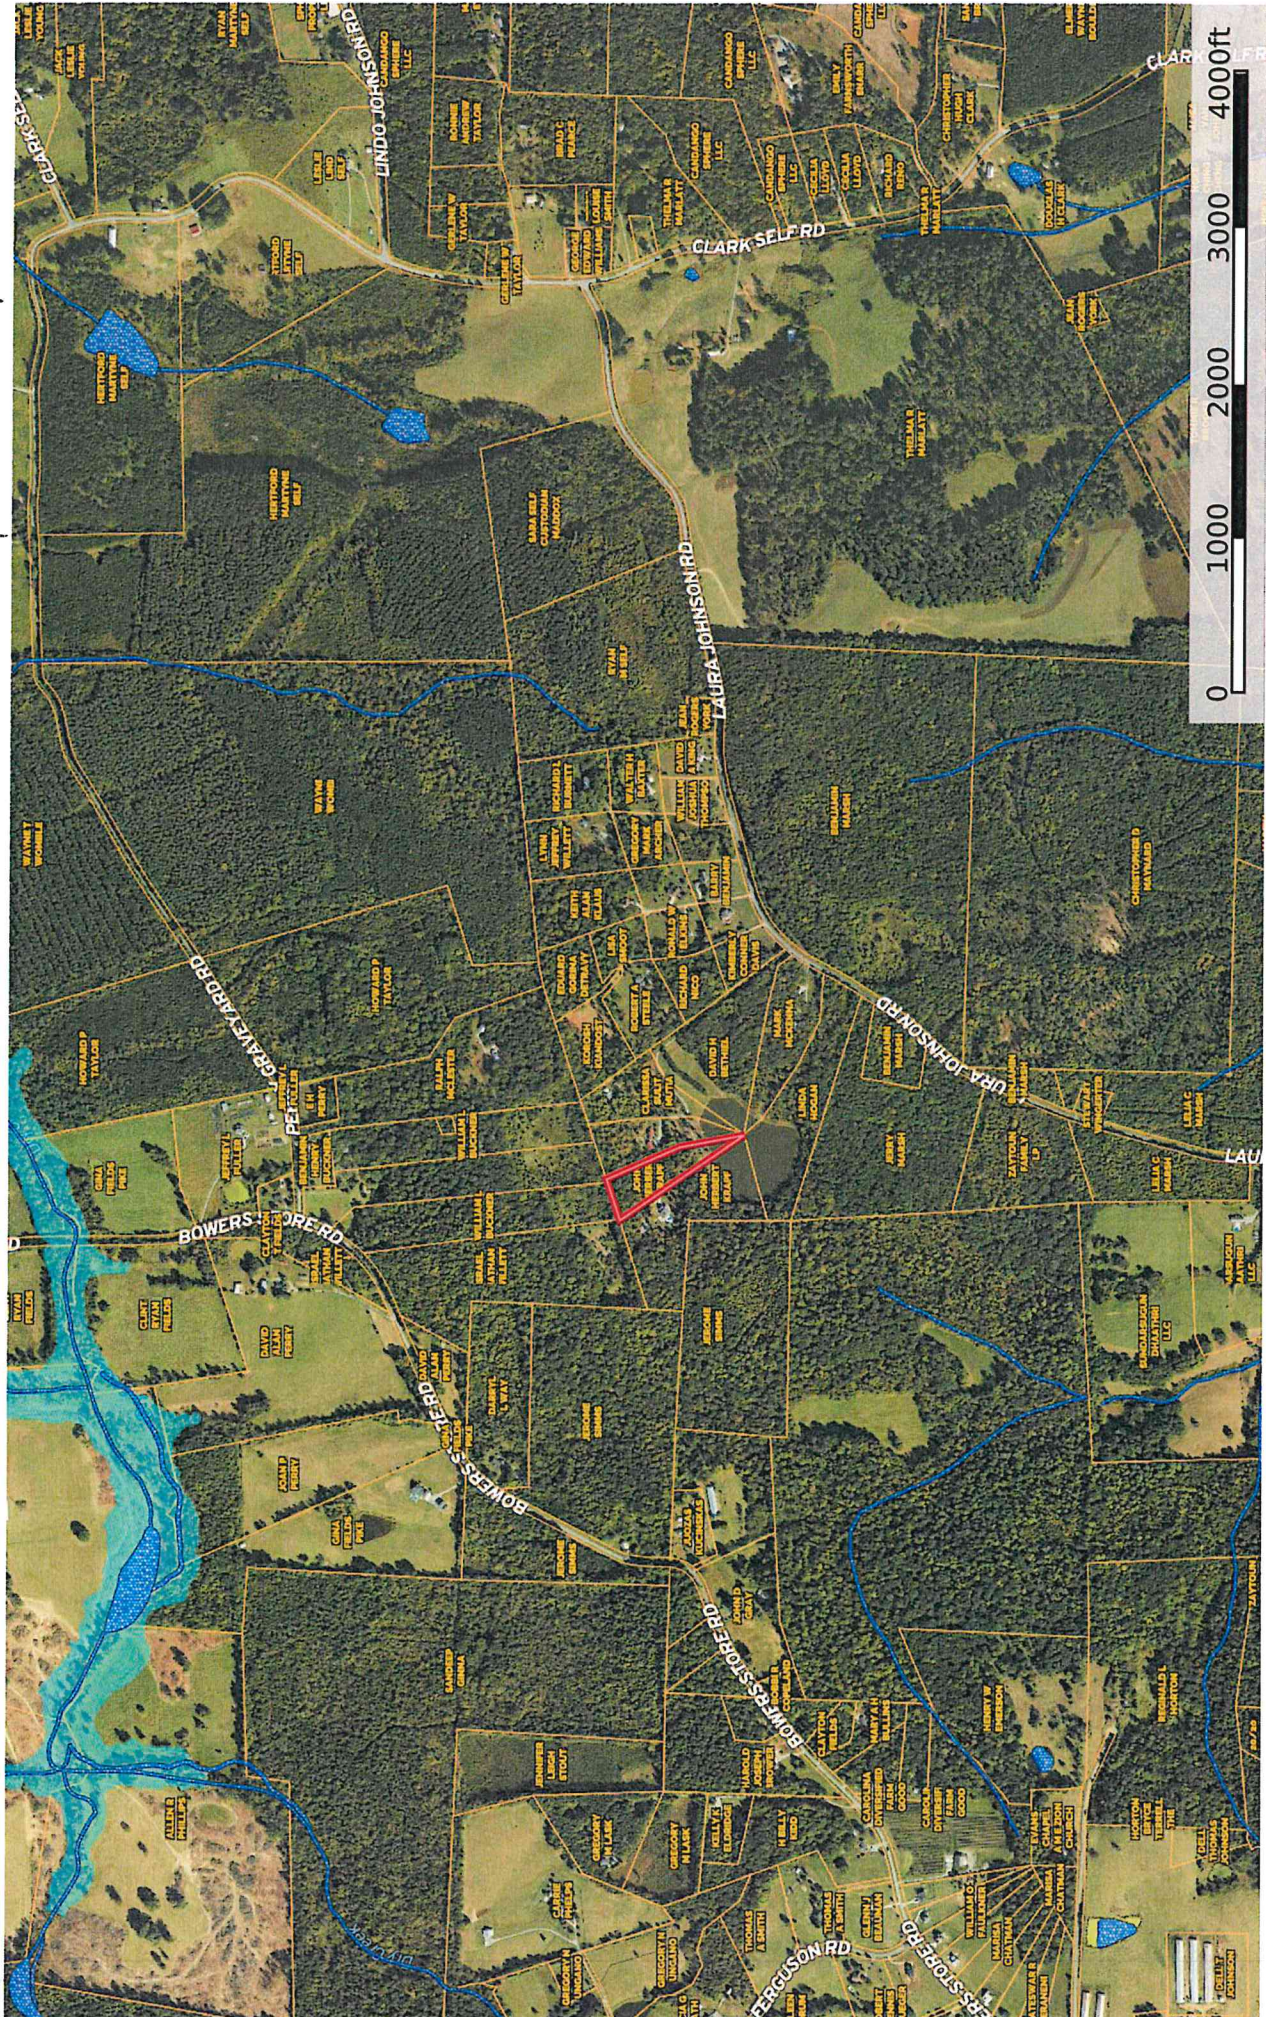

# Hydro Map

North Carolina, AC +/-

- Boundary
- 100 Year Floodplain
- 500 Year Floodplain
- Floodway
- Special
- Unmapped/Not Included
- Wetlands
- Riparian