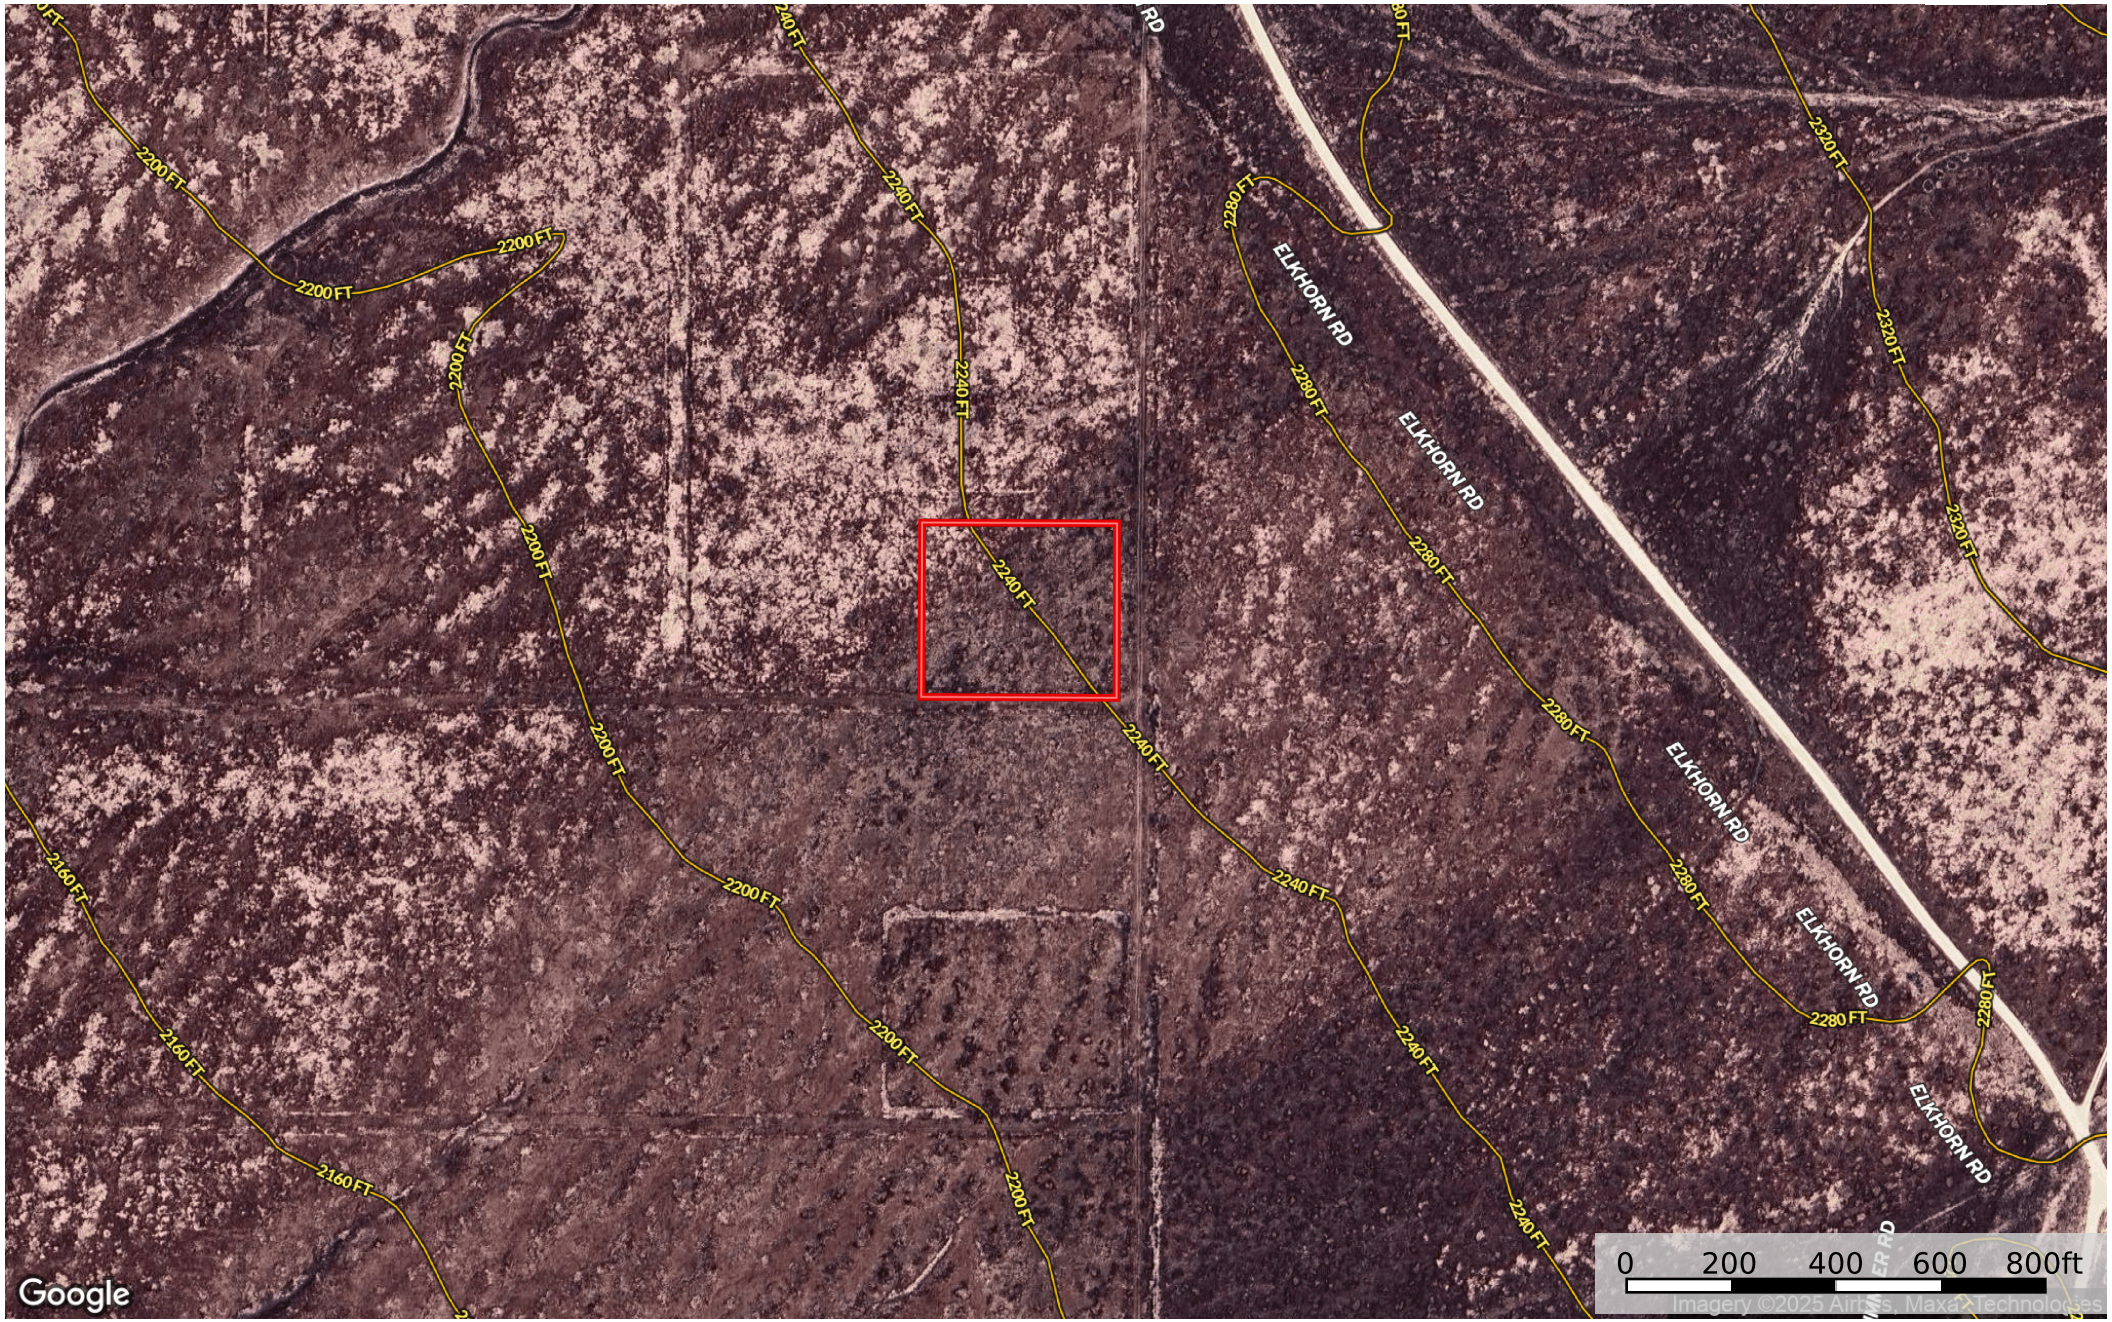

# 3.19 Acres Santa Margarita, San Luis Obispo County, CA

San Luis Obispo County, California, 3.19 AC +/-

 Boundary