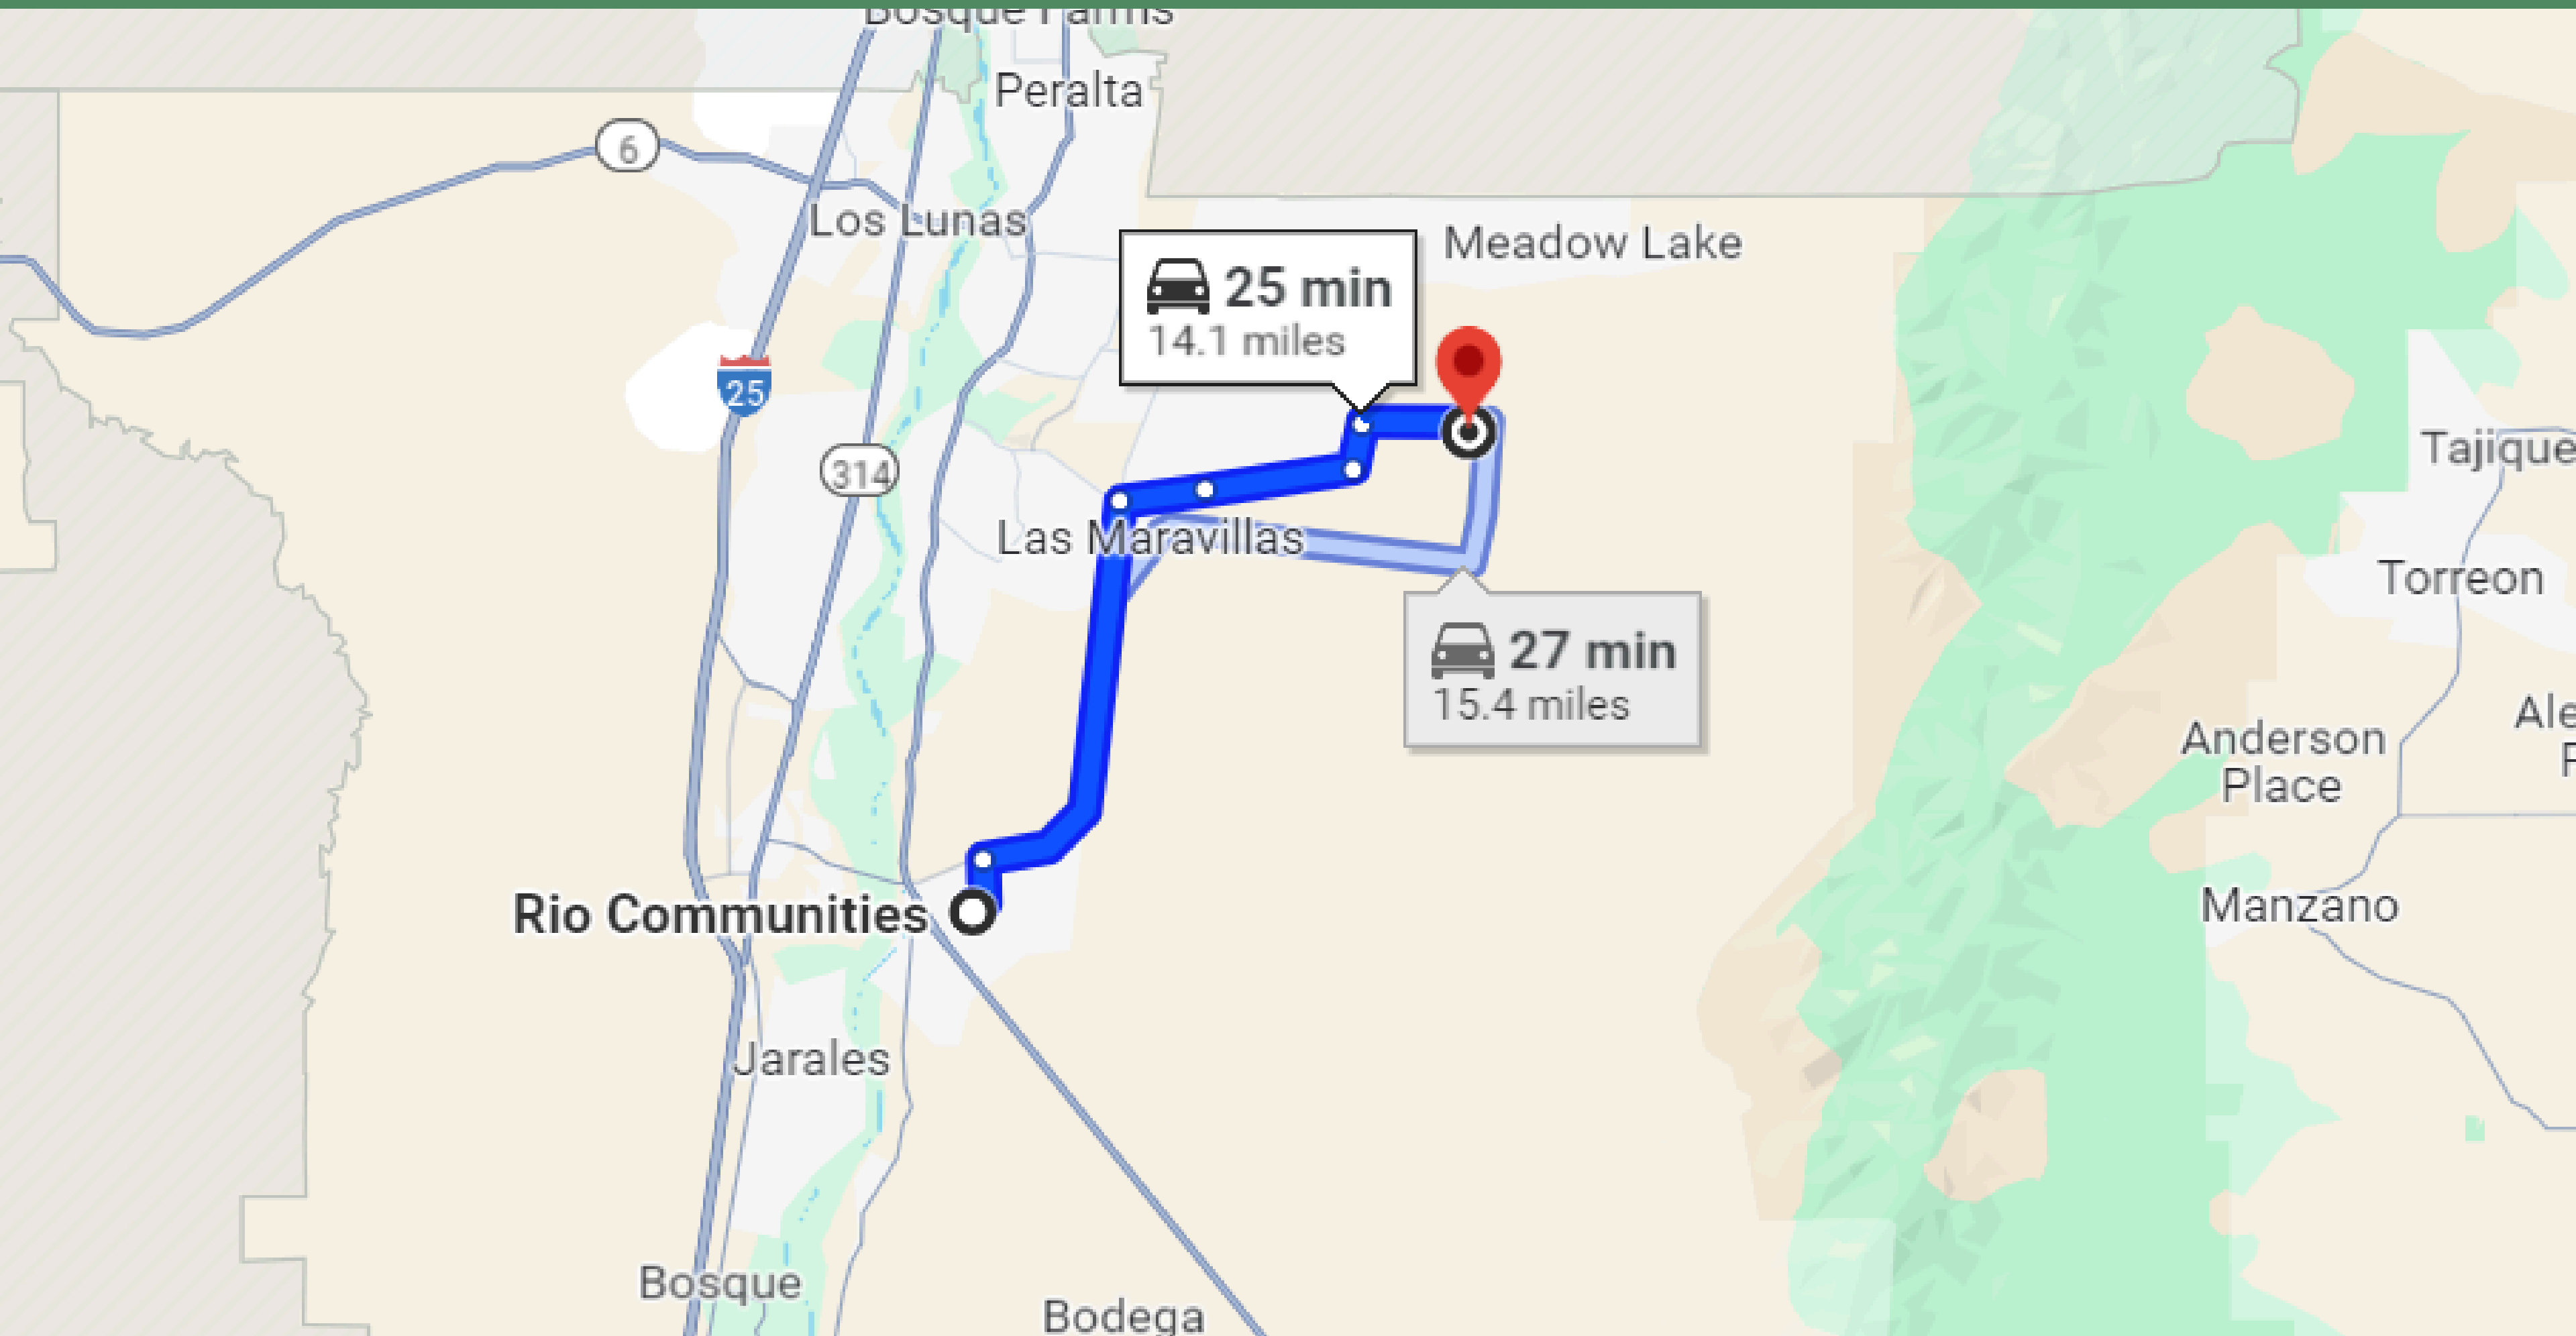

# 25- MINUTE DRIVE TO RIO COMMUNITIES TOWN

# 25- MINUTE DRIVE TO LOS LUNAS TOWN

# 33-MINUTE DRIVE TO LOS CHAVEZ TOWN

# 48-MINUTE DRIVE TO ALBUQUERQUE