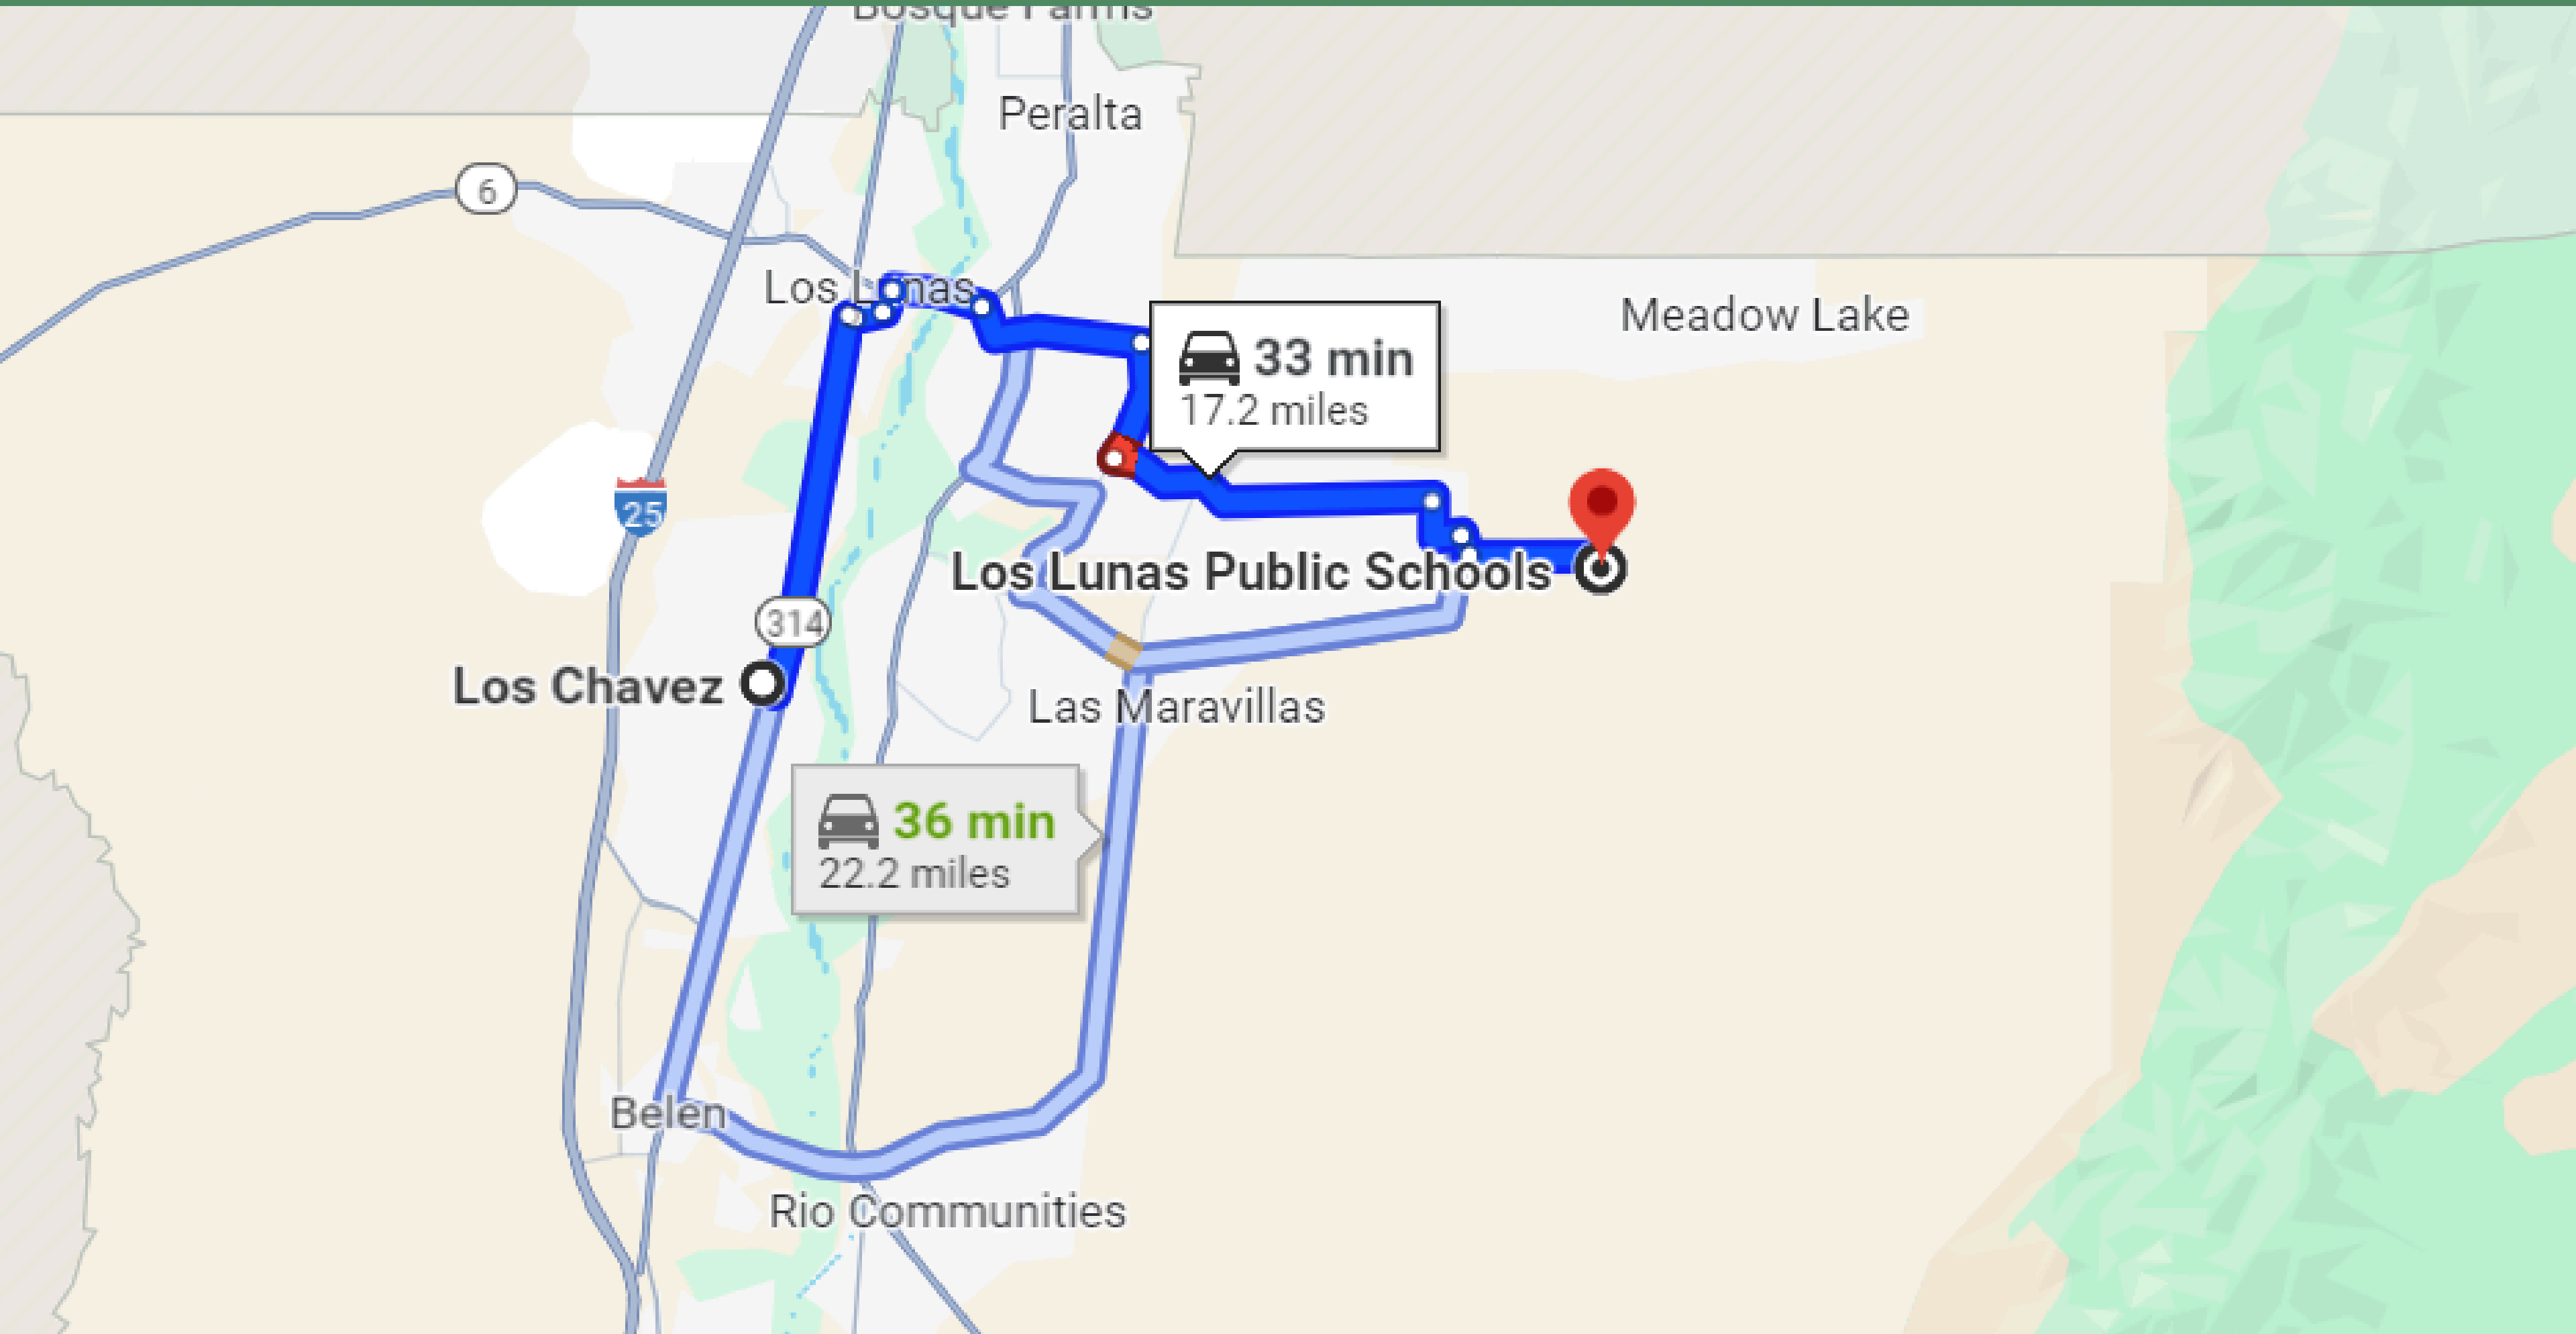

# 25- MINUTE DRIVE TO RIO COMMUNITIES TOWN

# 25- MINUTE DRIVE TO LOS LUNAS TOWN

# 33-MINUTE DRIVE TO LOS CHAVEZ TOWN

# 48-MINUTE DRIVE TO ALBUQUERQUE