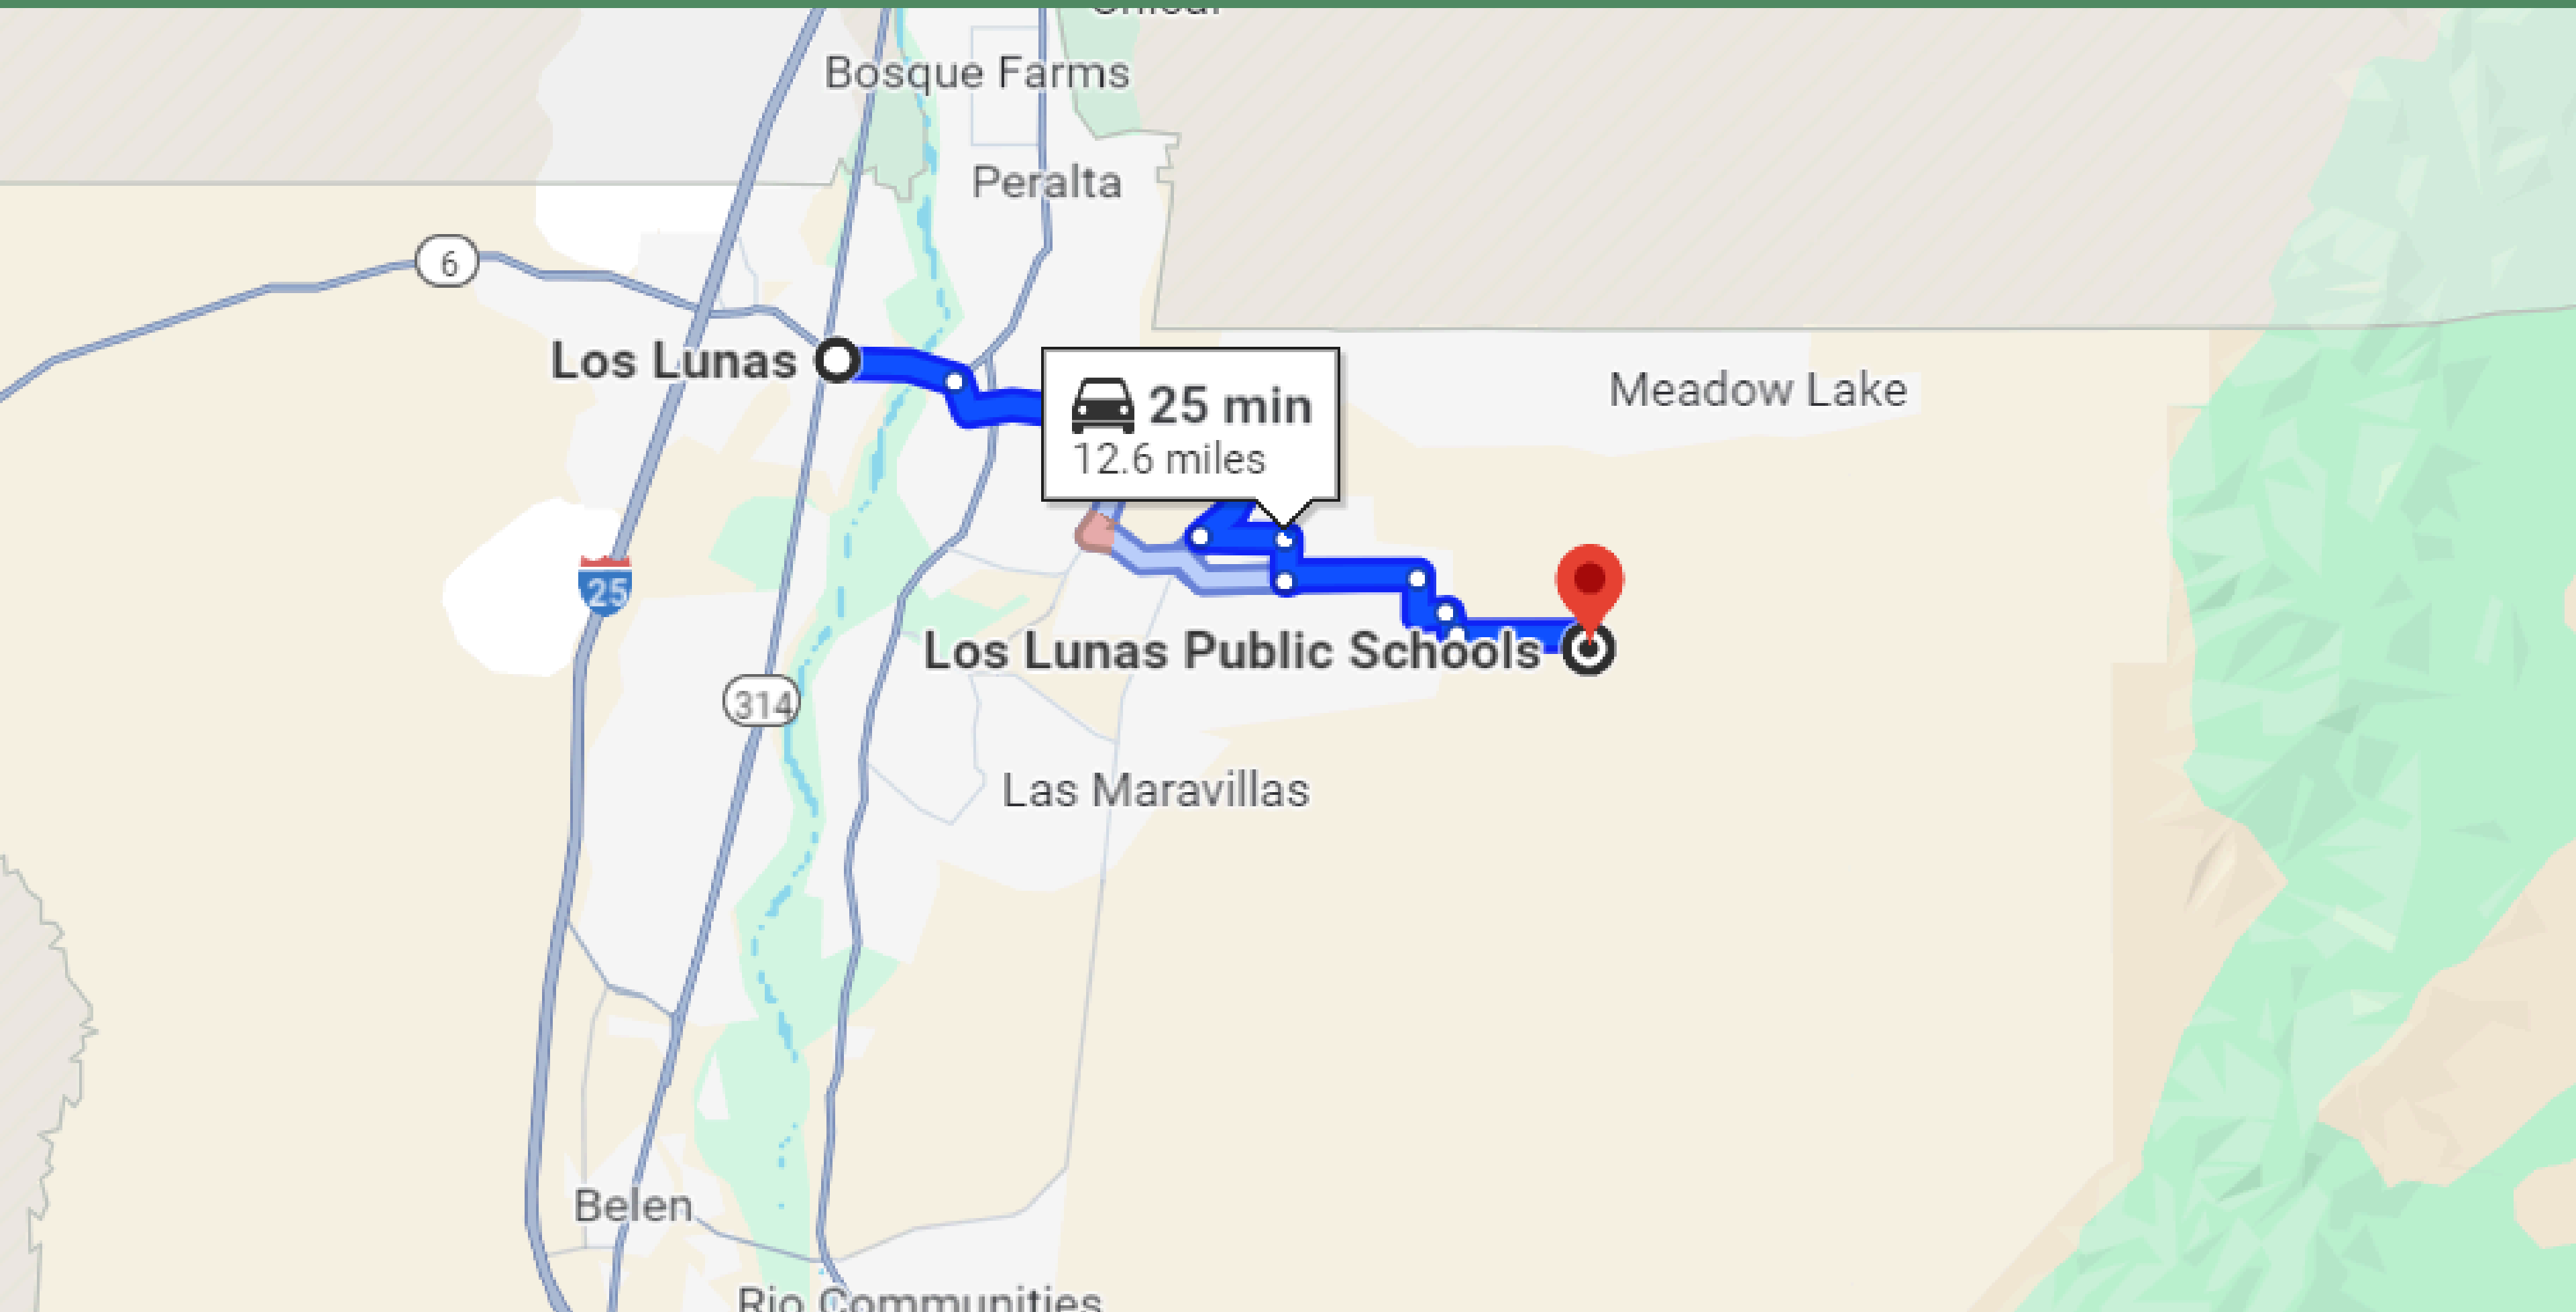

# 25- MINUTE DRIVE TO RIO COMMUNITIES TOWN

# 25- MINUTE DRIVE TO LOS LUNAS TOWN

# 33-MINUTE DRIVE TO LOS CHAVEZ TOWN

# 48-MINUTE DRIVE TO ALBUQUERQUE