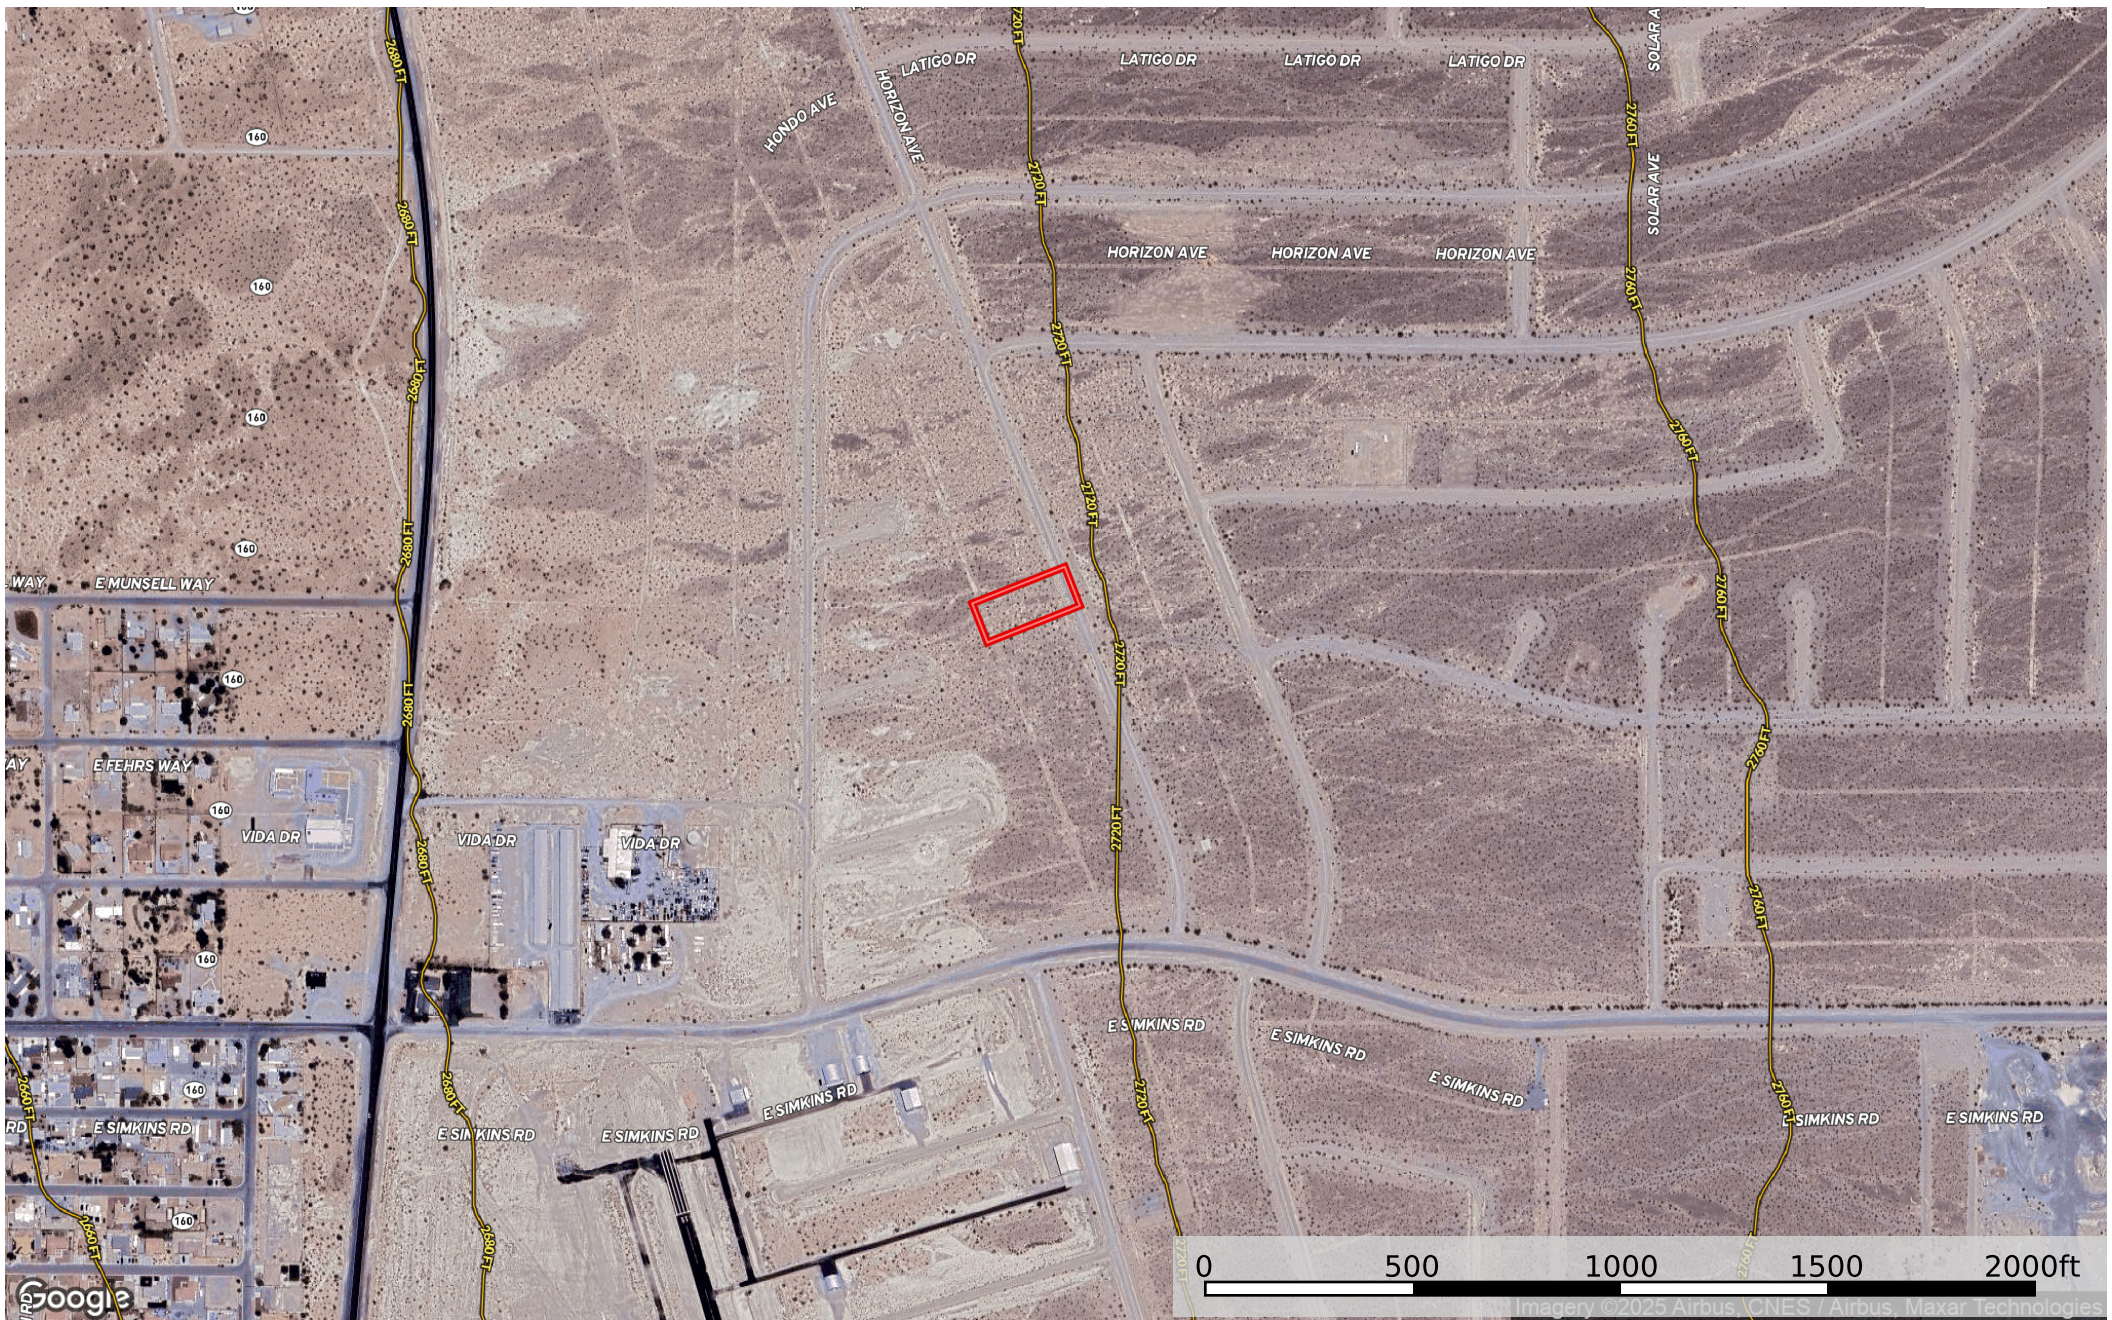

0.55 Acre Pahrump, Nye County, NV 032-492-02

Nye County, Nevada, 0.55 AC +/-

 Boundary