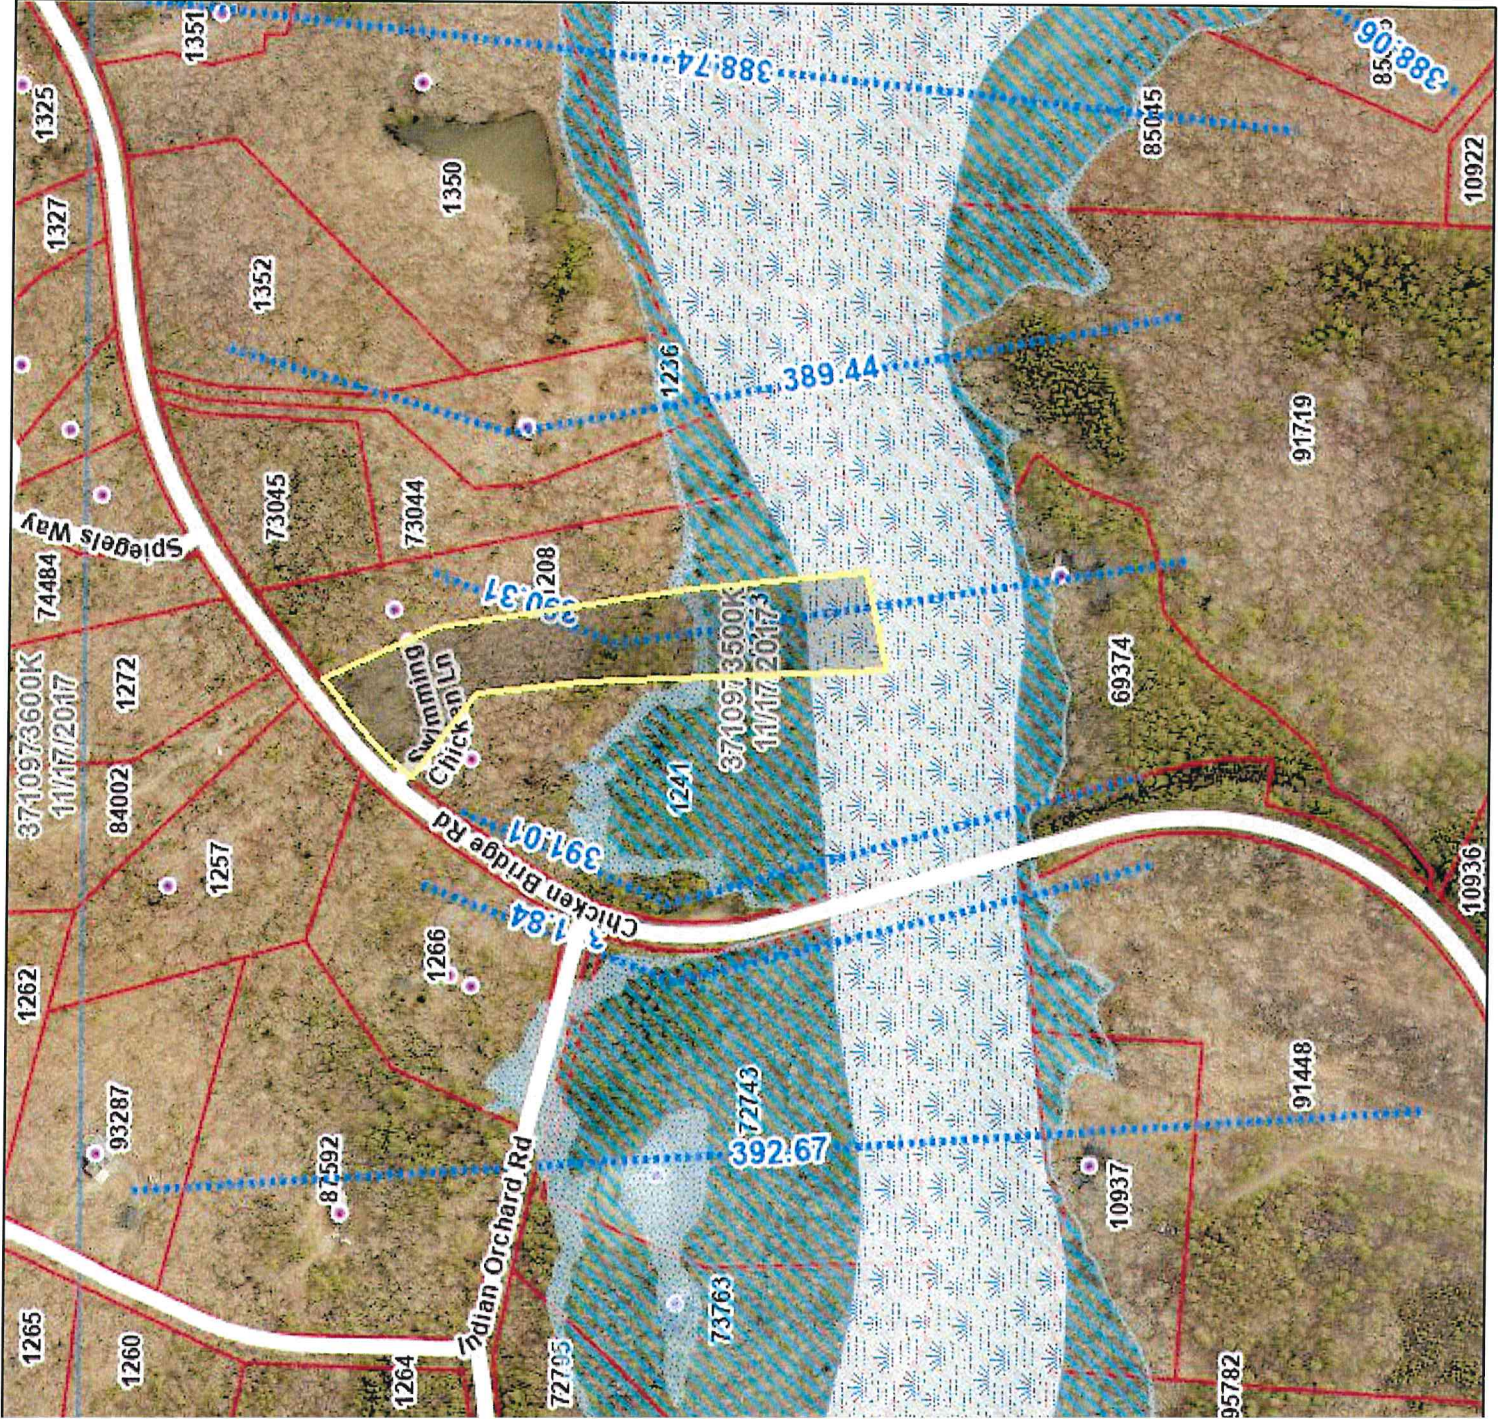

Chatham County Tax Map

Legend

- Single Parcel Selection
- _Query result
- Parcel Pop-Up
- RoadCenterli...
- Base Flood Elevations
- Floodway
- Floodway
- Address Points
- Parcels

Effective Flood Hazard Areas

- 1% Annual Chance
- 0.2% Annual Chance

Flood Map Index

Address Points

Parcels

Service Layer Credits:
Esri, Inc., City of
Naperville, Illinois
Chatham County.