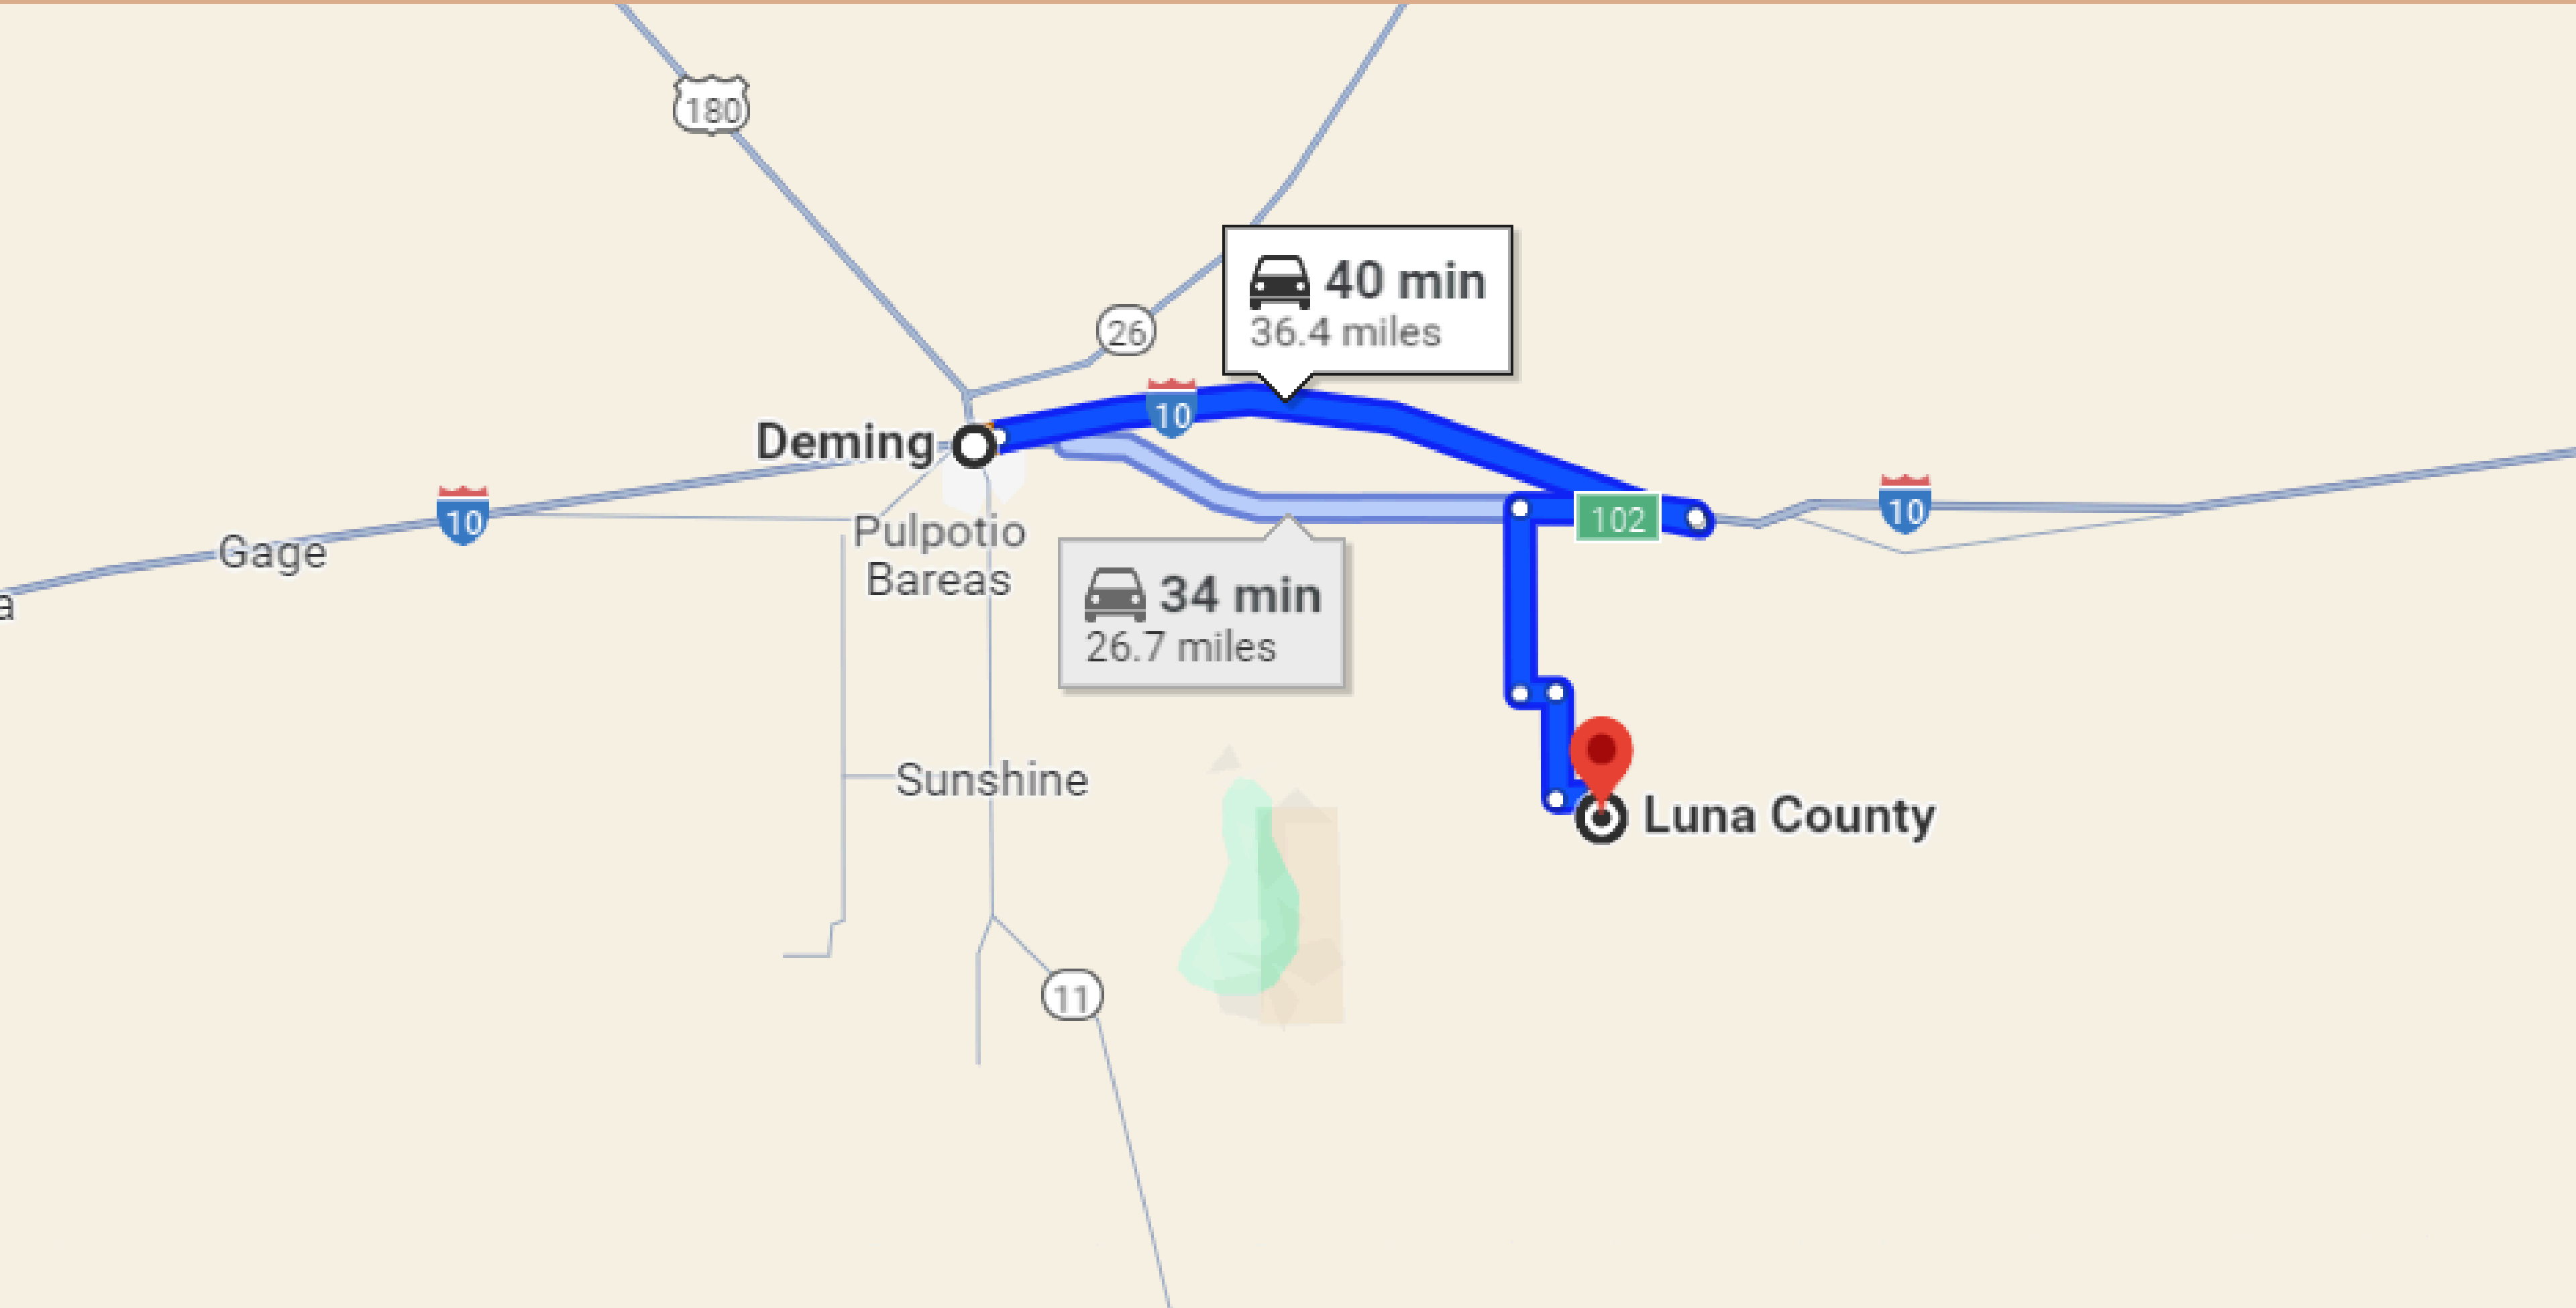

34-MINUTE DRIVE TO DEMING TOWN

1 HR & 2-MINUTE DRIVE TO COLUMBUS TOWN

1 HR & 5-MINUTE DRIVE TO LAS CRUCES TOWN

4 HRS & 9-MINUTE DRIVE TO ALBUQUERQUE