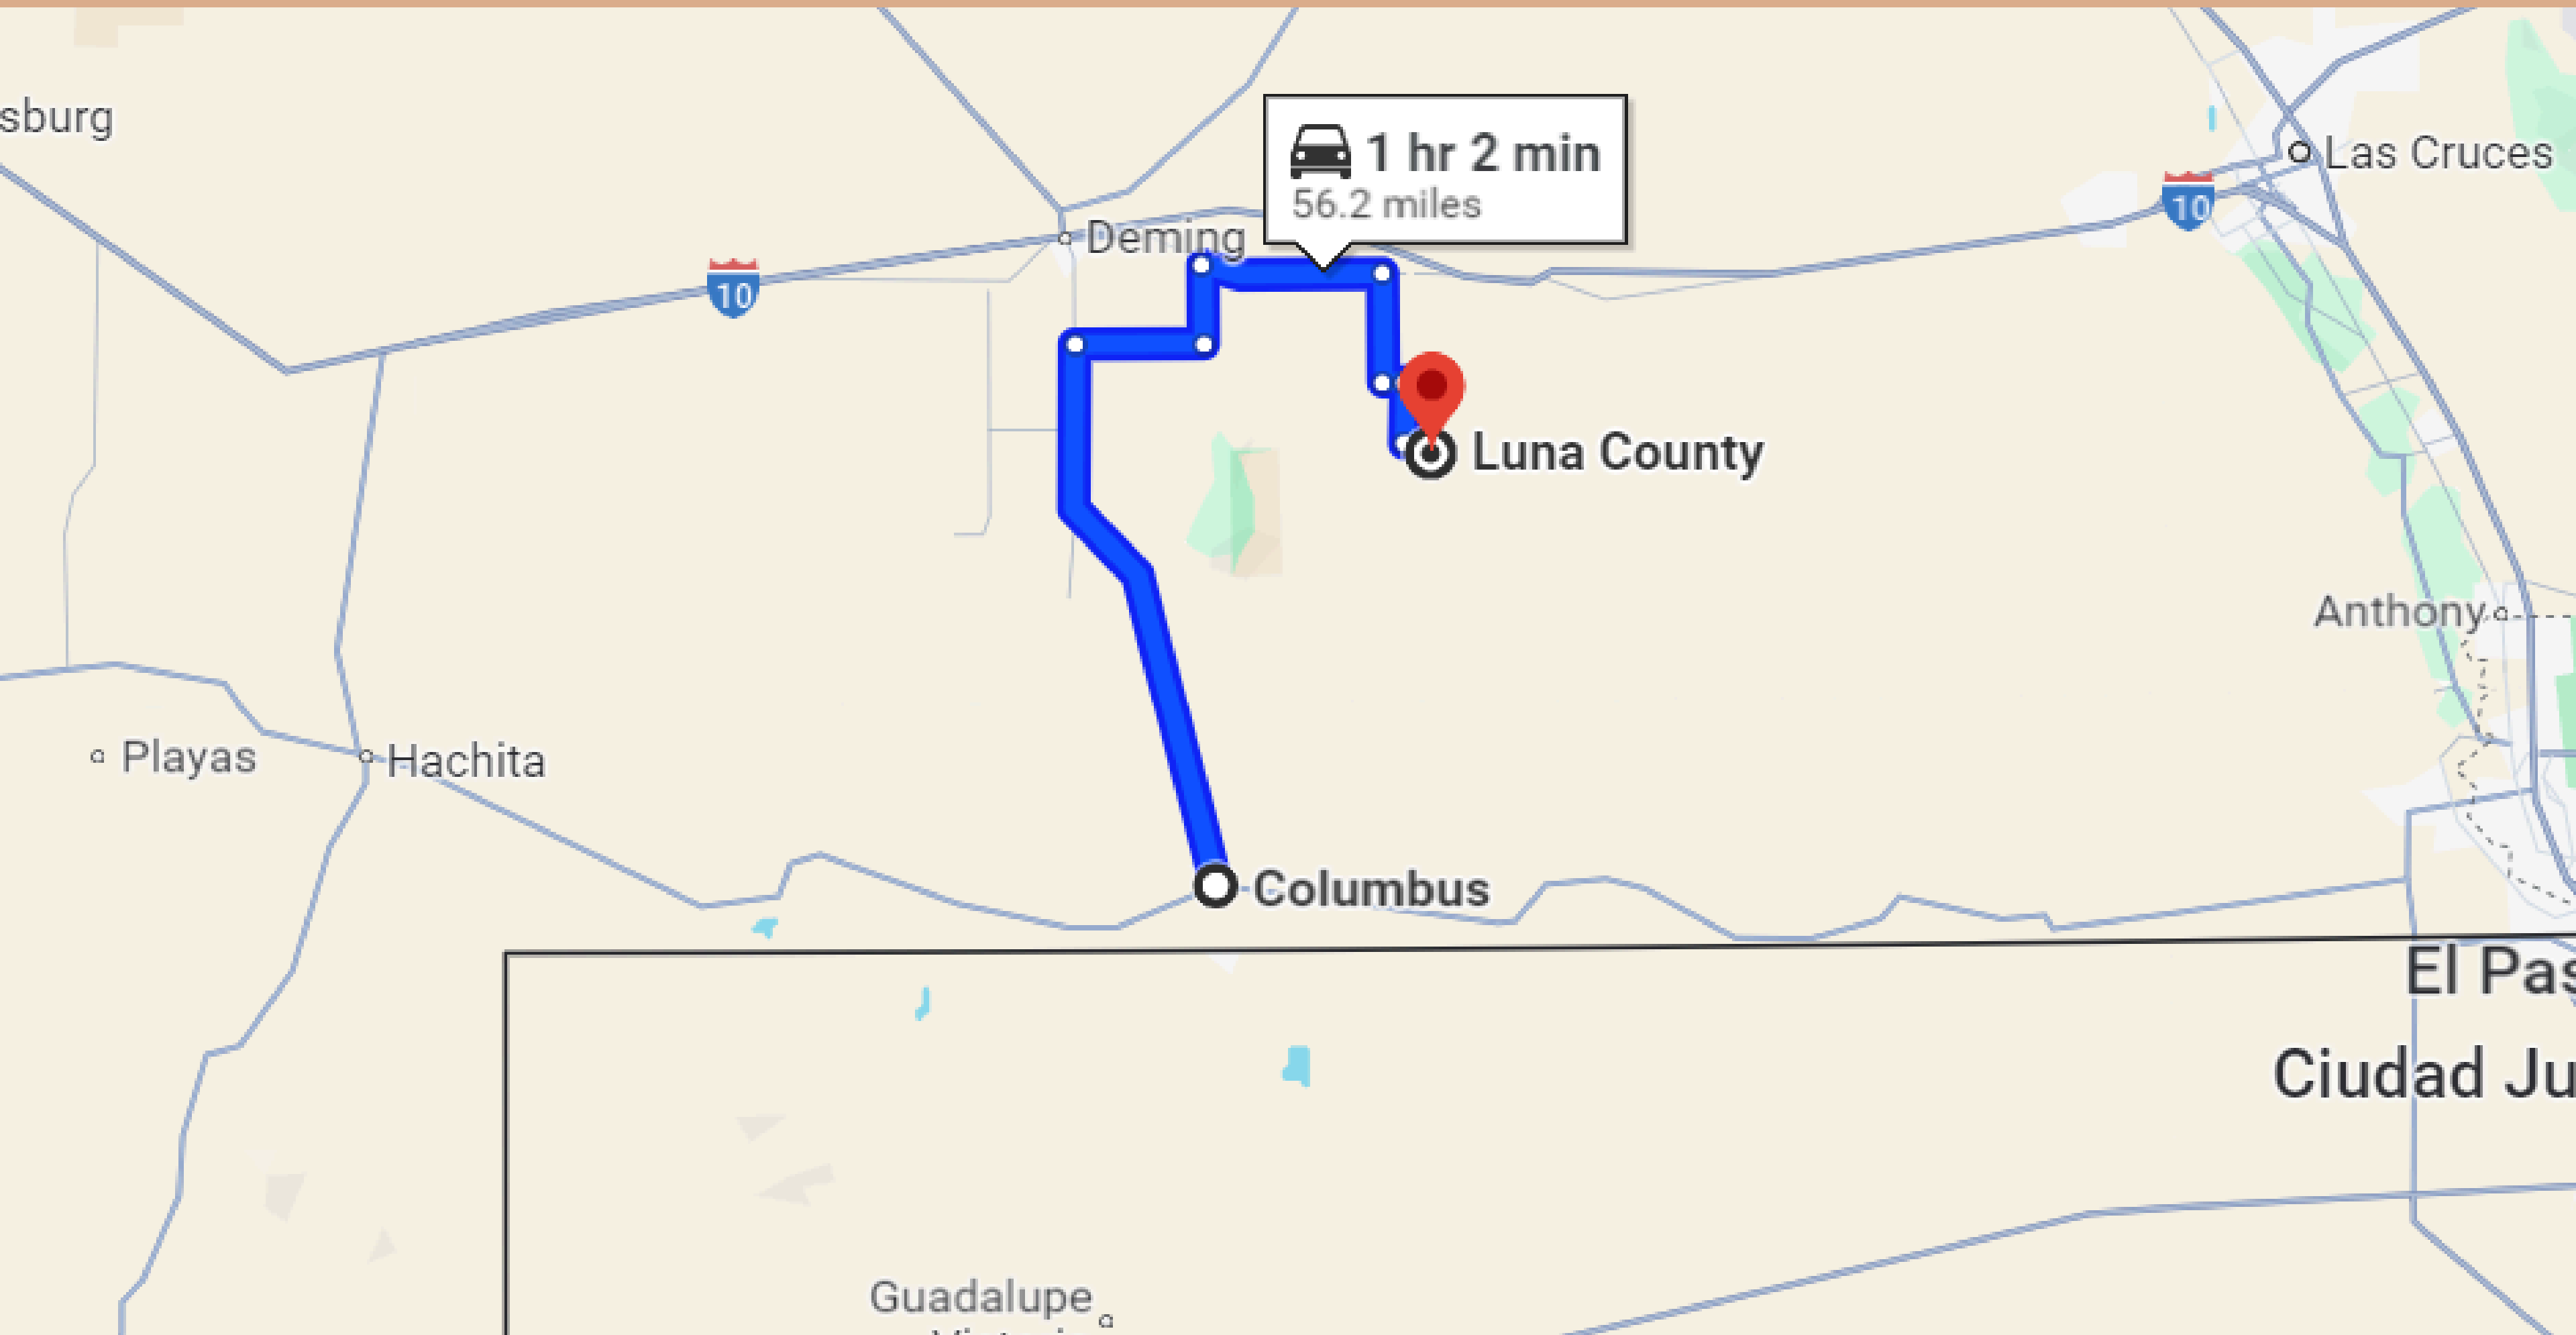

34-MINUTE DRIVE TO DEMING TOWN

1 HR & 2-MINUTE DRIVE TO COLUMBUS TOWN

1 HR & 5-MINUTE DRIVE TO LAS CRUCES TOWN

4 HRS & 9-MINUTE DRIVE TO ALBUQUERQUE