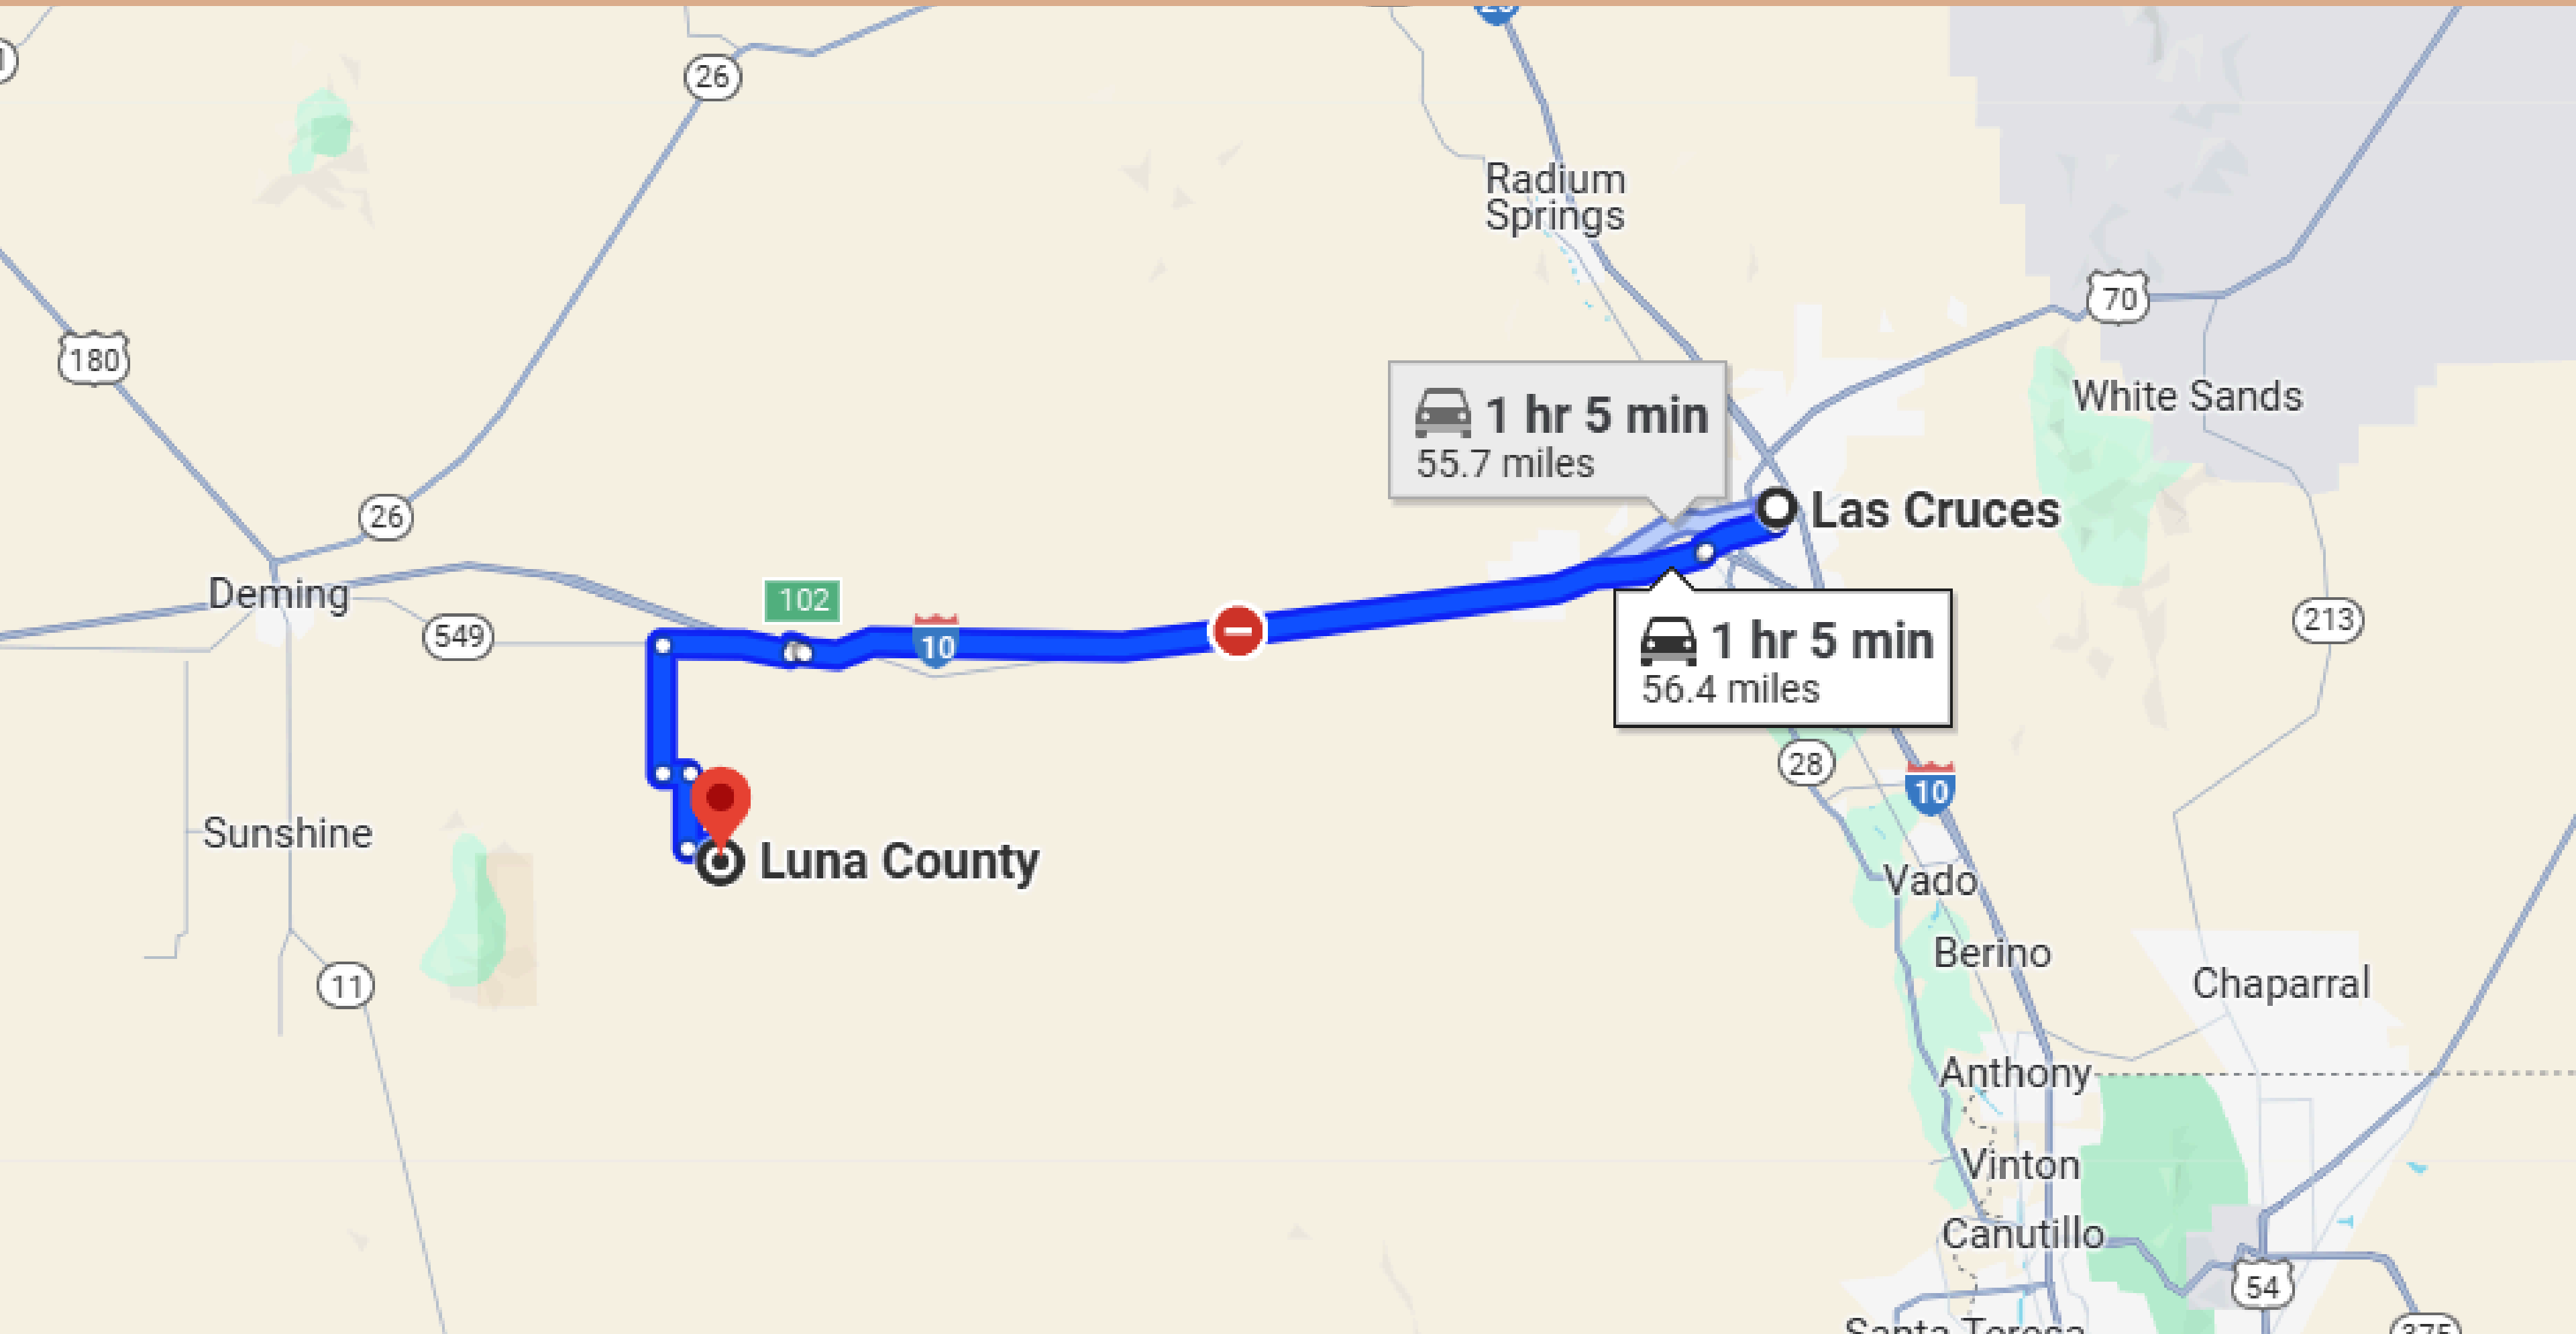

34-MINUTE DRIVE TO DEMING TOWN

1 HR & 2-MINUTE DRIVE TO COLUMBUS TOWN

1 HR & 5-MINUTE DRIVE TO LAS CRUCES TOWN

4 HRS & 9-MINUTE DRIVE TO ALBUQUERQUE