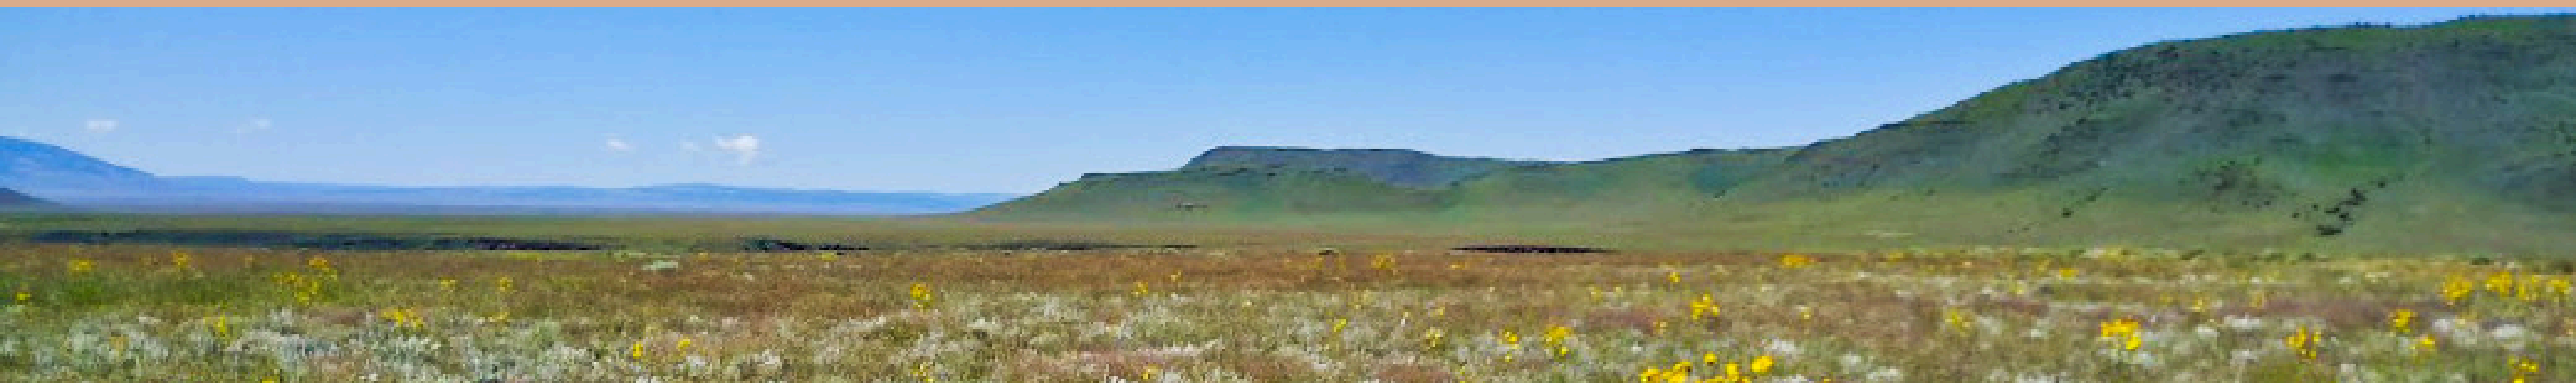

0.5 acre in New Mexico!

\$96 down payment \$96/month

Property Highlights

- Remote Location
- Peaceful and Quiet
- Private, secluded location

Nearby Attractions

Rockhound State Park
25 miles away from property

Voiers "Pit" Park
25 miles away from property

Basin Range Geolapidary Museum
23 miles away from property

Interested or have questions?

Contact us today!

682-382-9719

sales@lifetimelandusa.com