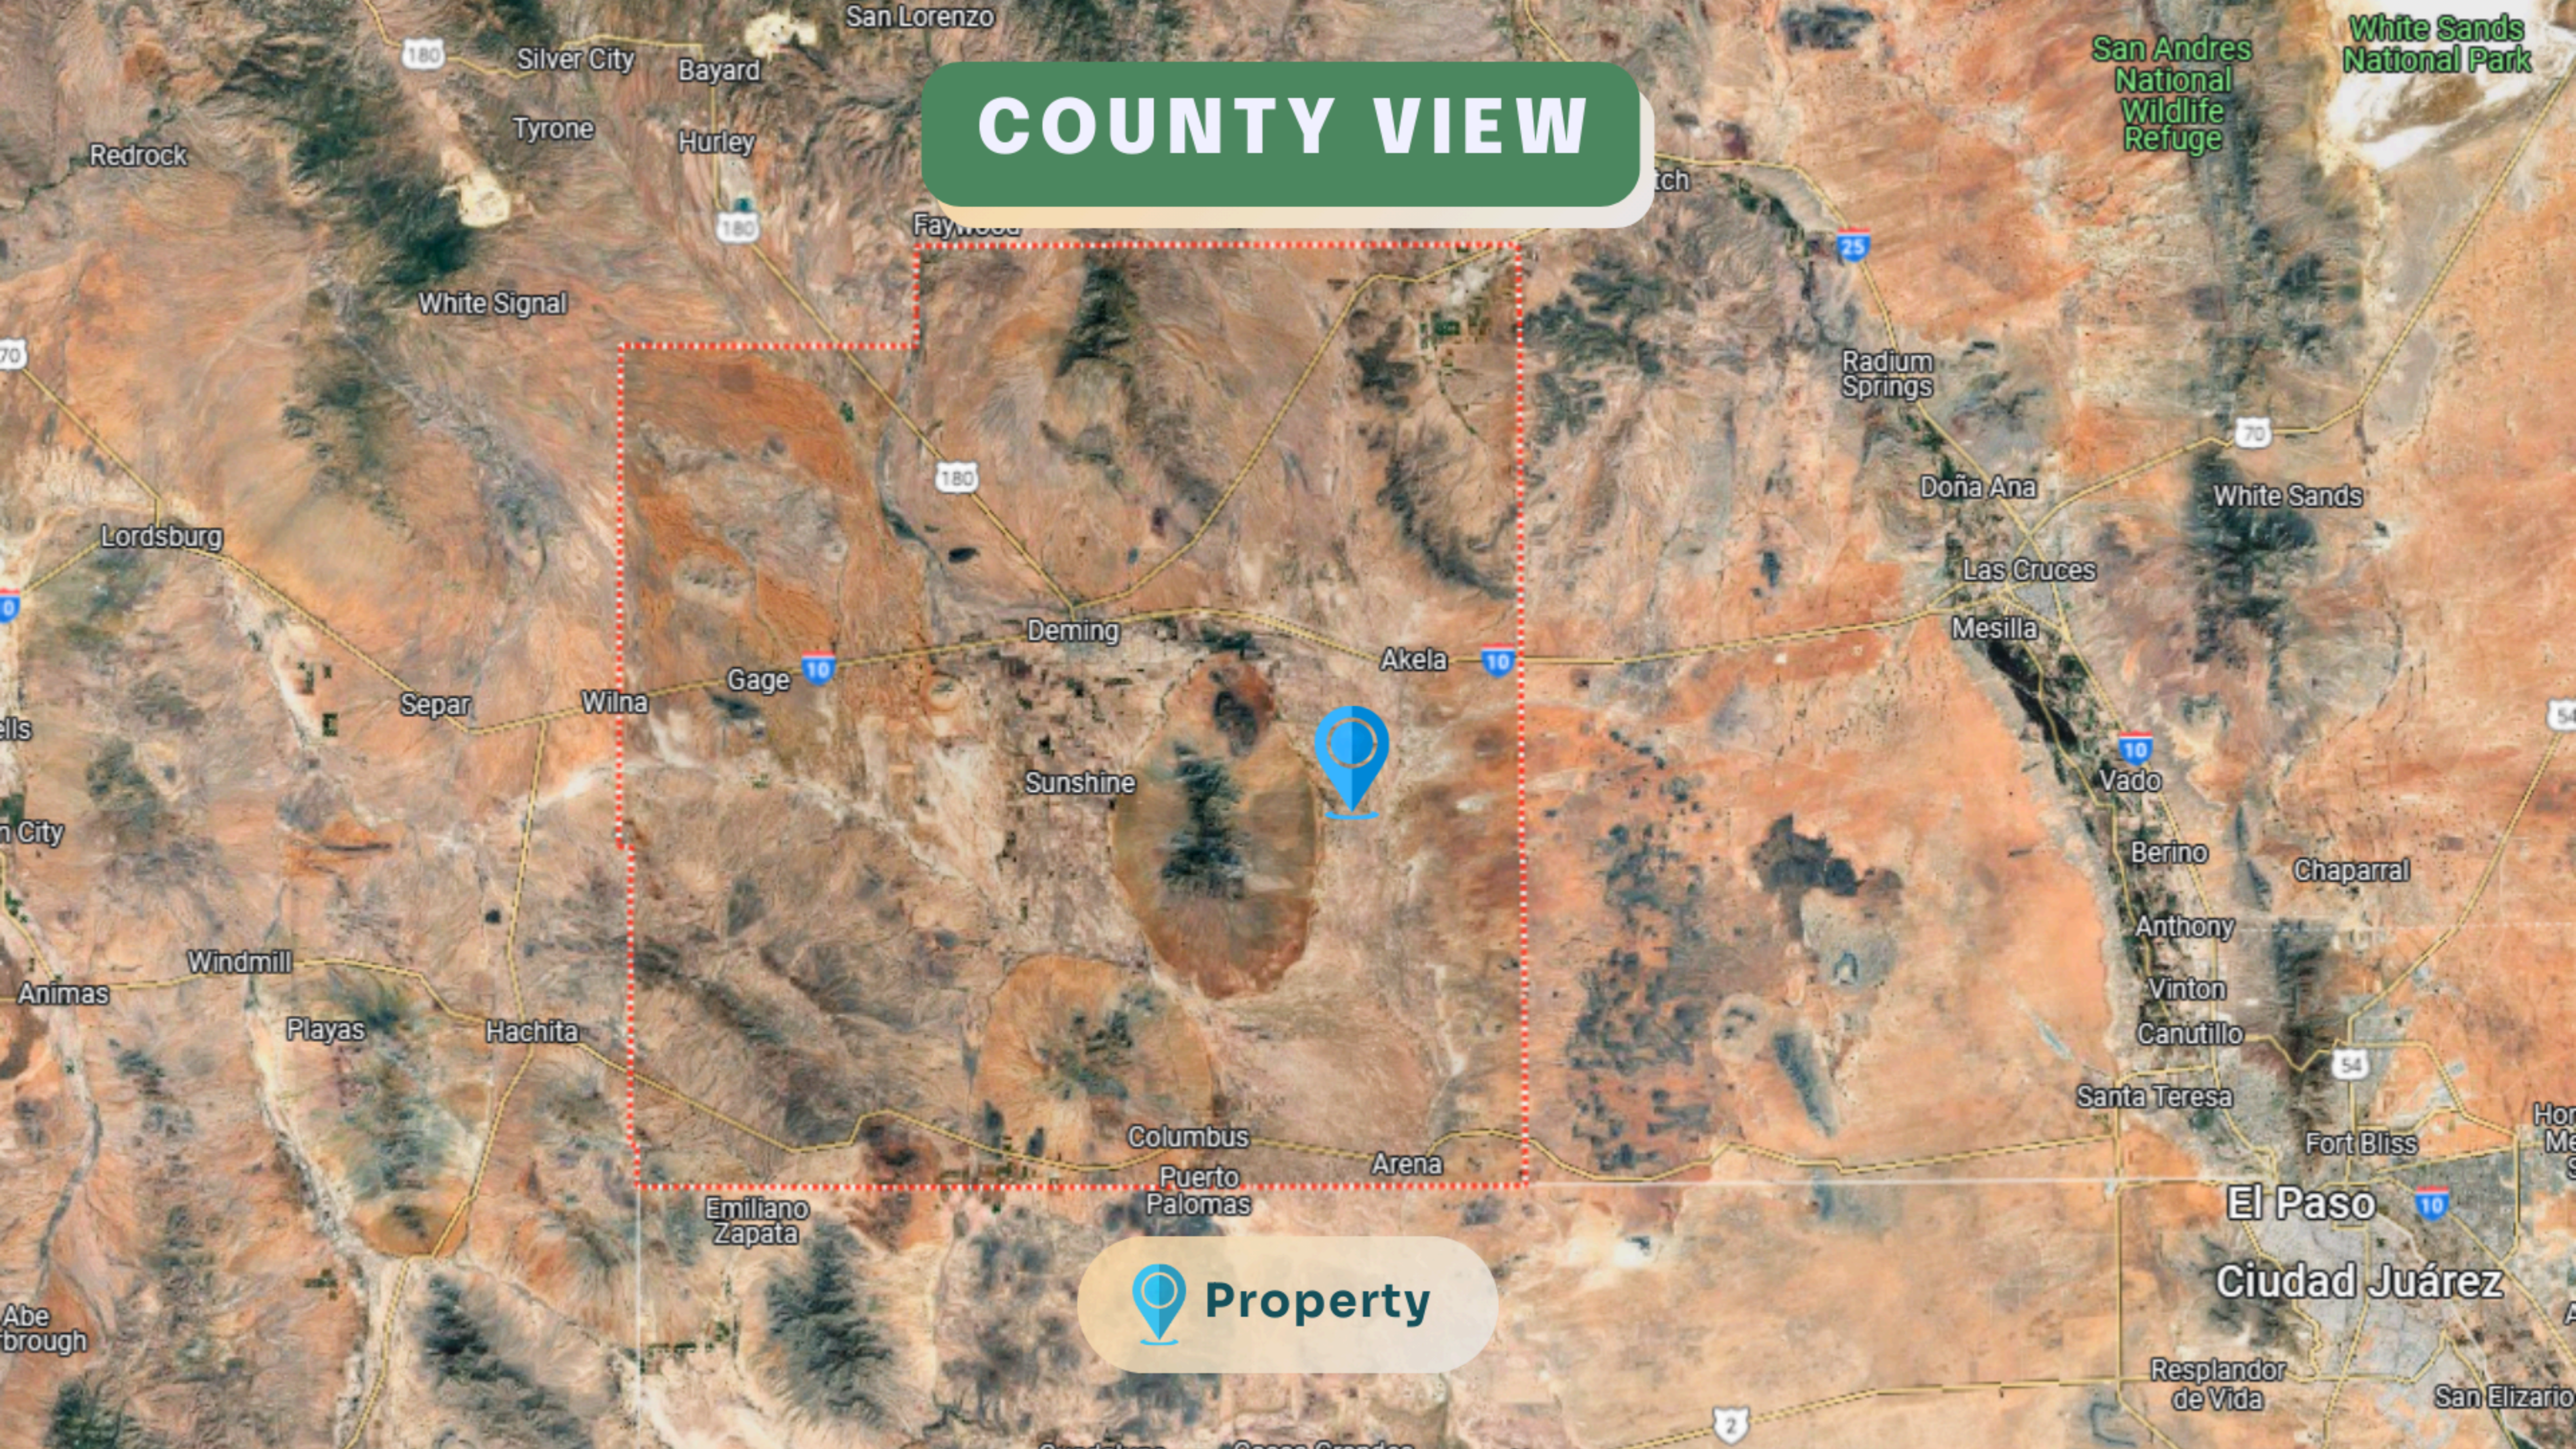

Recently viewed

TOWN VIEW

Sunshine

 **Property**

COUNTY VIEW

 **Property**

San Andres
National
Wildlife
Refuge

White Sands
National Park

El Paso

Ciudad Juárez

KEY ACCESS ROUTES

 4 hr 24 min
200 miles

The  property is located on Camino Cinco SE, with convenient access from Deming and Akela and Columbus, making it highly accessible.

DRIVING DIRECTIONS

 **32 min**
20.5 miles

Keeler Farm

Deming

Pulpotio
Bareas

Sunshine

 Akela

Take County Rd AO32 to NM-549 W, then turn right onto NM-549 W. Continue on Franklin Rd SE and take Marana Rd to Camino Cinco SE/Cinco Rd. The  property is on the right.