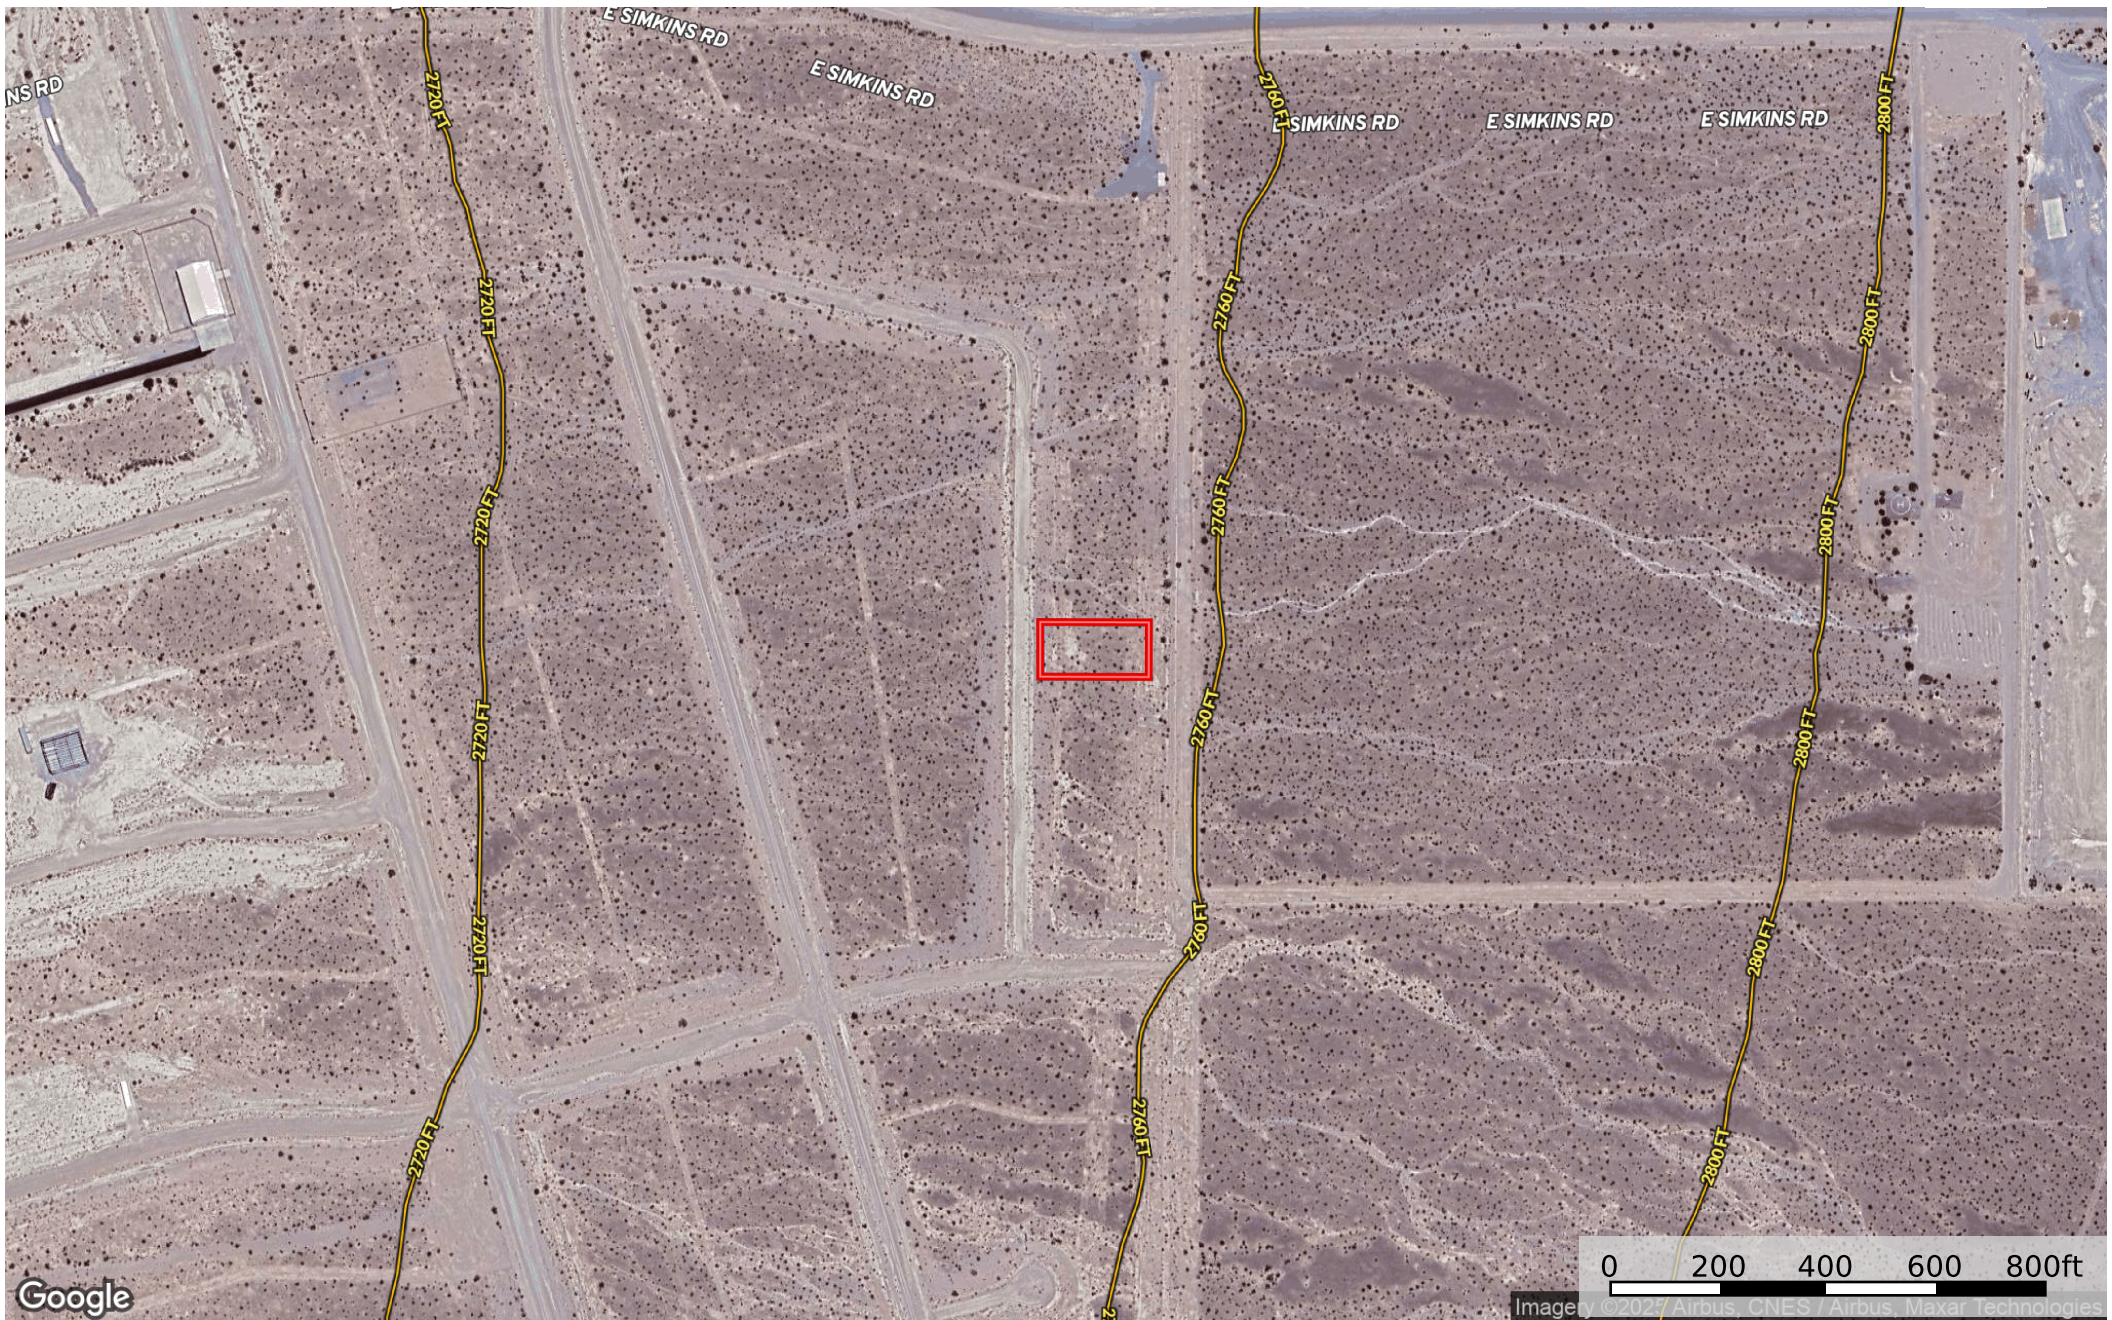

0.46 Acre Pahrump, Nye County, NV 033-073-05

Nye County, Nevada, 0.46 AC +/-

 Boundary

Image © 2025 Airbus, CNES / Airbus, Maxar Technologies