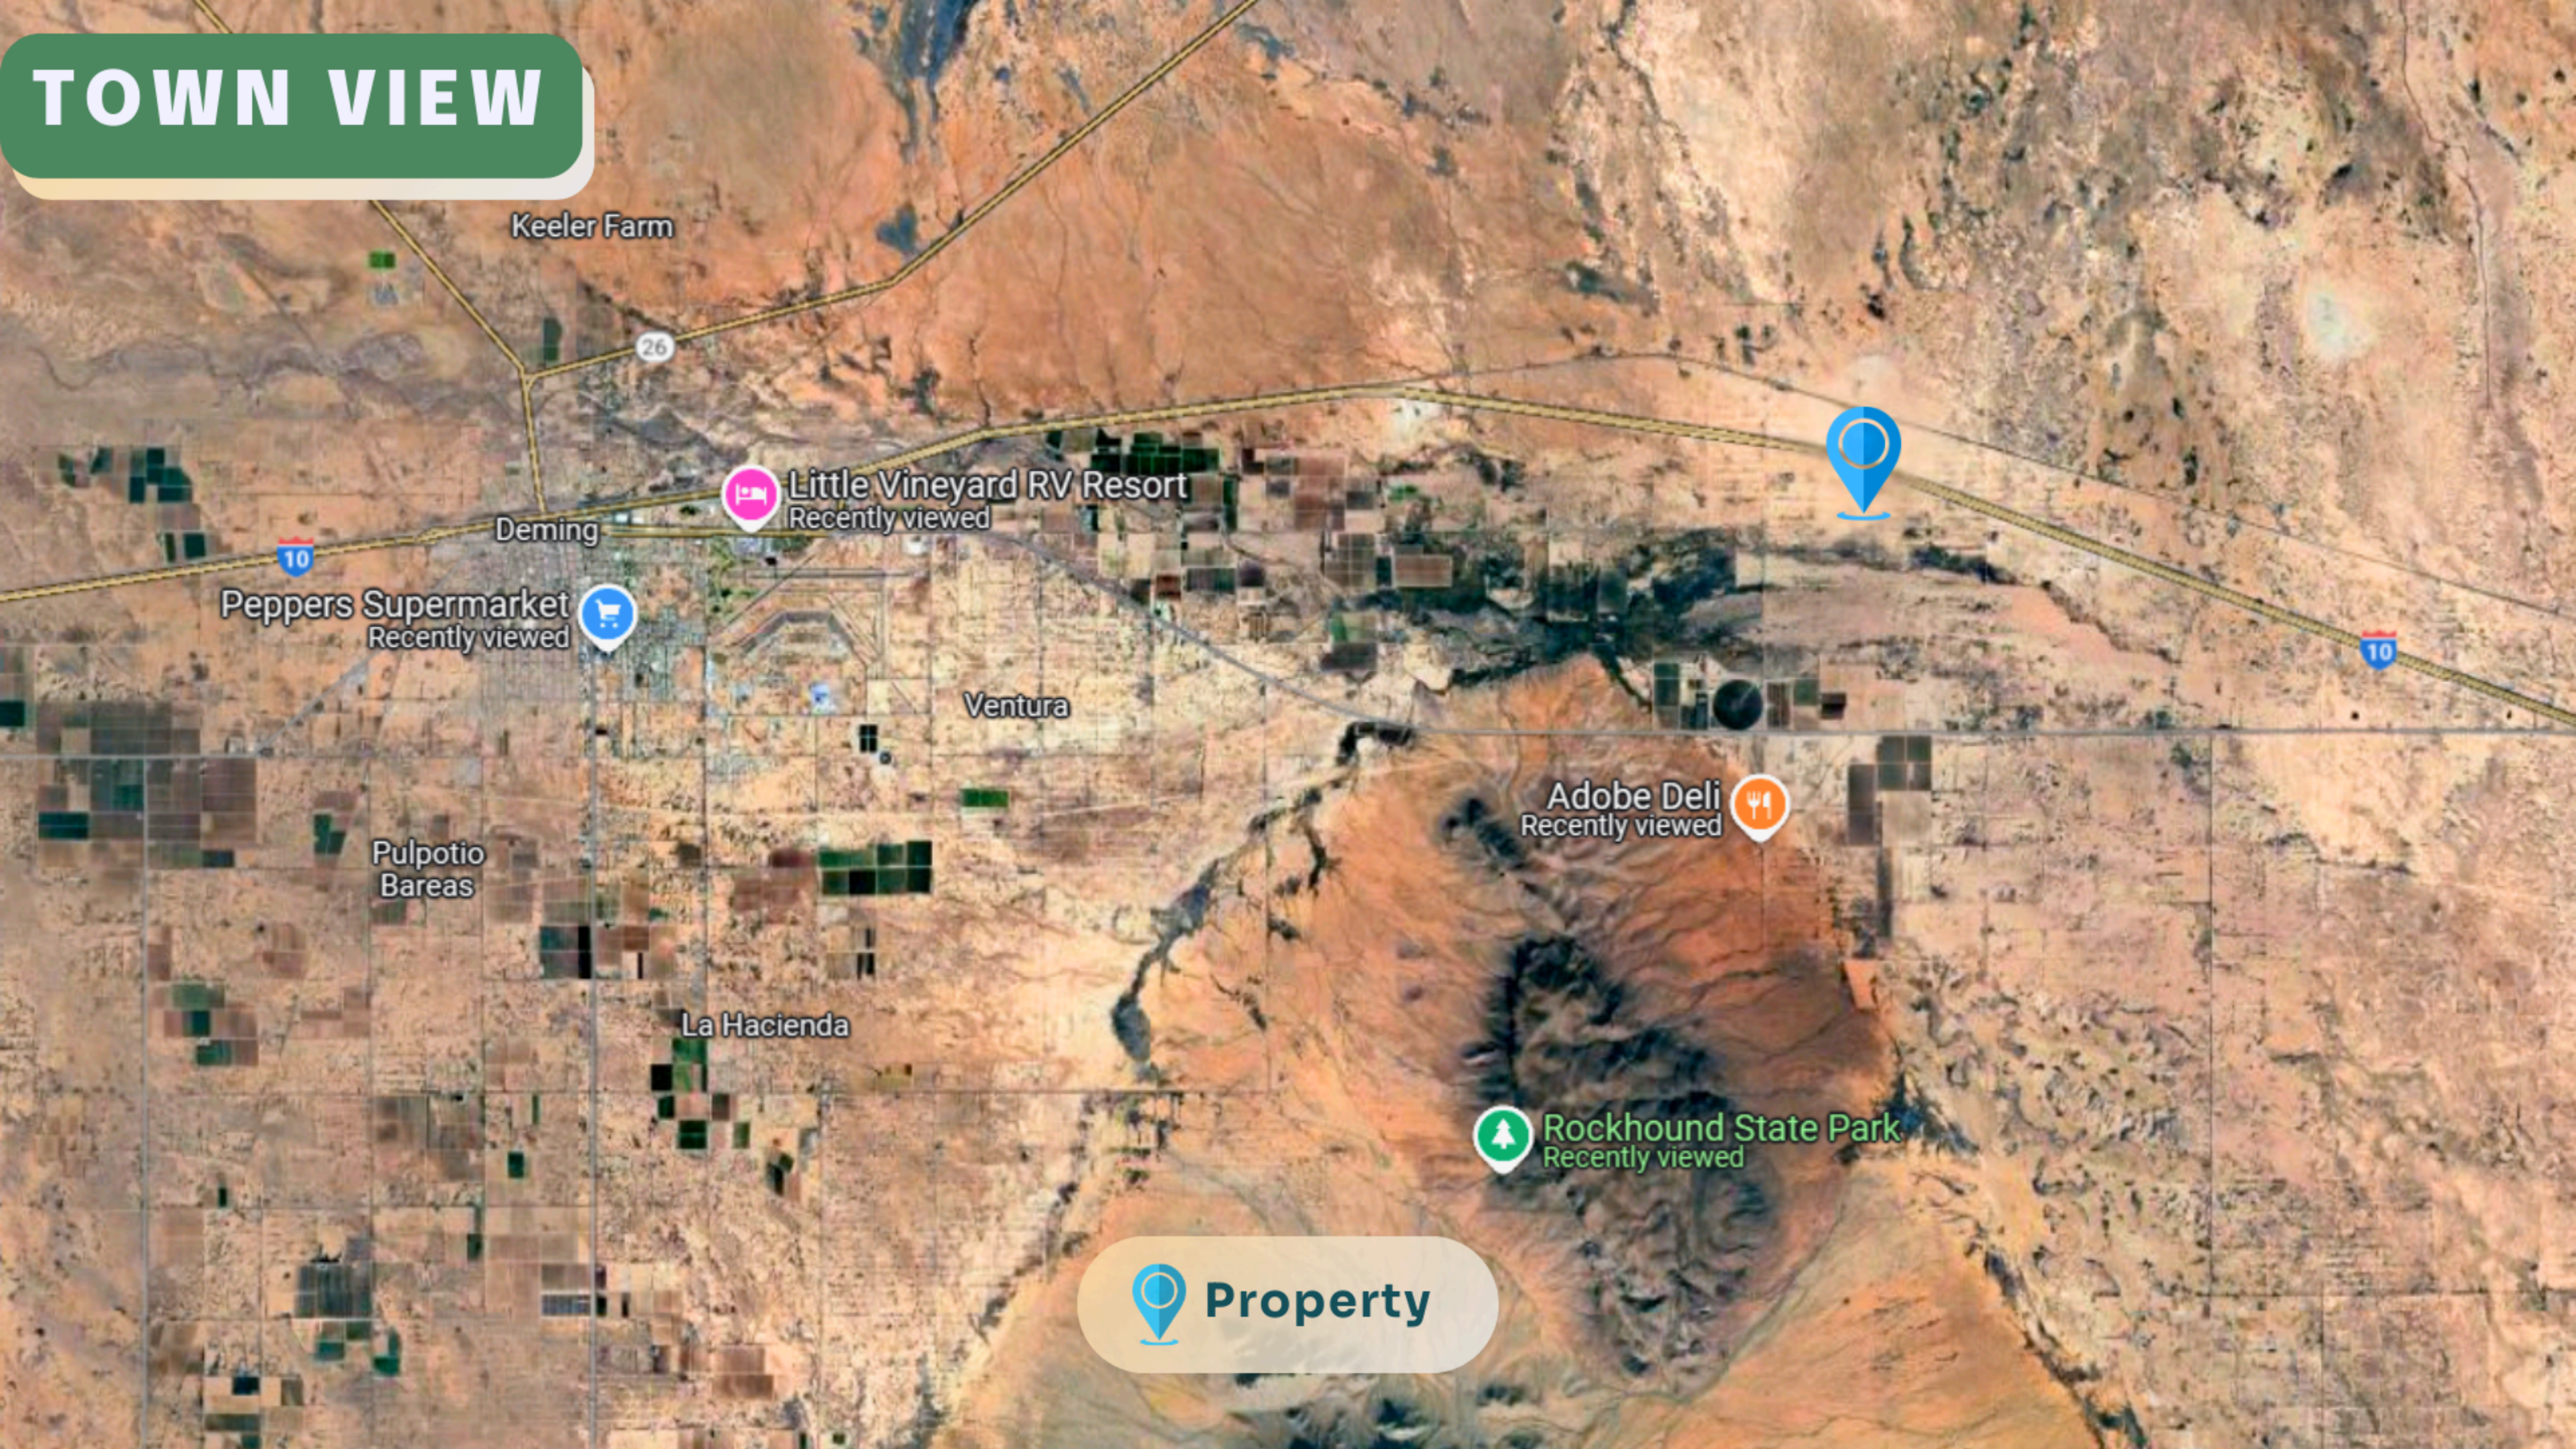

TOWN VIEW

Keeler Farm

26

Deming

Peppers Supermarket
Recently viewed

Little Vineyard RV Resort
Recently viewed

Ventura

Adobe Deli
Recently viewed

Pulpotio
Bareas

La Hacienda

Rockhound State Park
Recently viewed

 **Property**

10

COUNTY VIEW

 Property

KEY ACCESS ROUTES

The  property is located on Pojoaque Rd NE, with convenient access from Deming and Akela and Columbus, making it highly accessible.

DRIVING DIRECTIONS

Take E Spruce St to N Country Club Rd, then E Cedar St to I-10BL W. Follow NM-549 E to Lewis Flats Rd SE and continue to Pequeno Rd NE/ Pojoaque Rd NE. The  property is on the left.