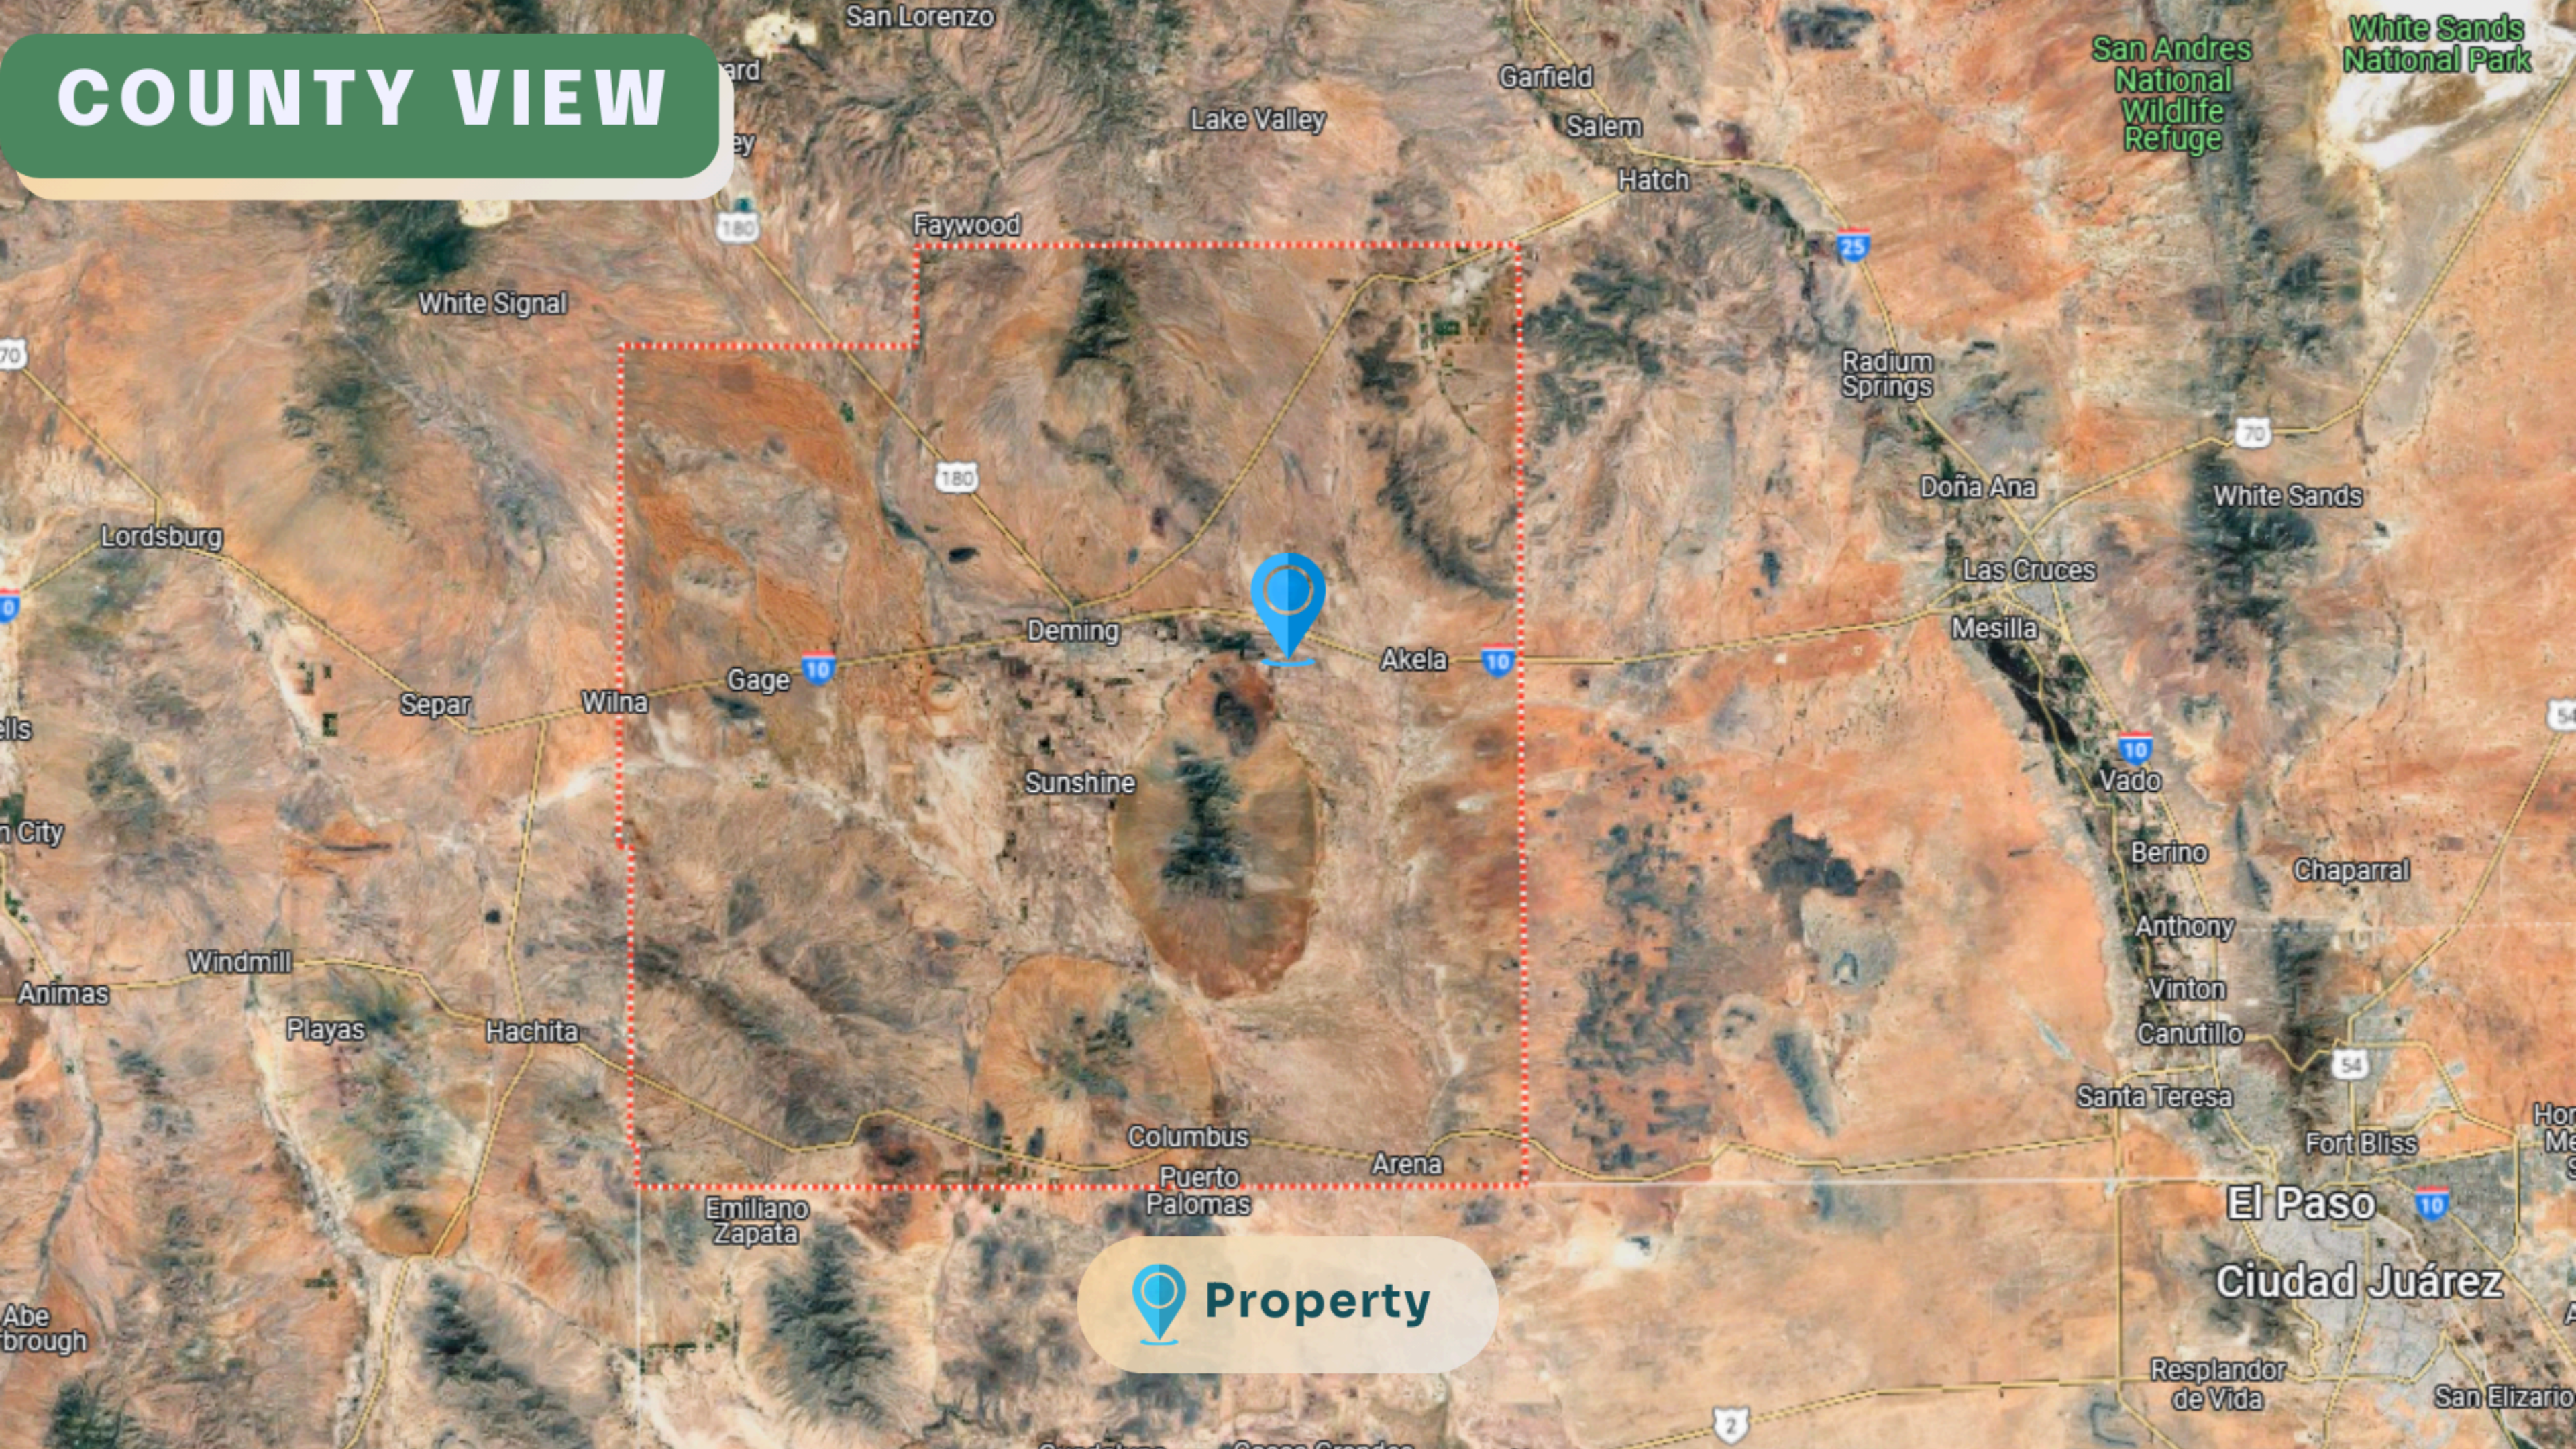

TOWN VIEW

Keeler Farm

26

Deming

Peppers Supermarket
Recently viewed

Little Vineyard RV Resort
Recently viewed

Ventura

Adobe Deli
Recently viewed

Pulpotio
Bareas

La Hacienda

Rockhound State Park
Recently viewed

 **Property**

10

COUNTY VIEW

 Property

KEY ACCESS ROUTES

The  property is located on Pojoaque Rd NE, with convenient access from Deming and Akela and Columbus, making it highly accessible.

DRIVING DIRECTIONS

Take E Spruce St to N Country Club Rd, then E Cedar St to I-10BL W. Follow NM-549 E to Lewis Flats Rd SE and continue to Pequeno Rd NE/ Pojoaque Rd NE. The  property is on the left.