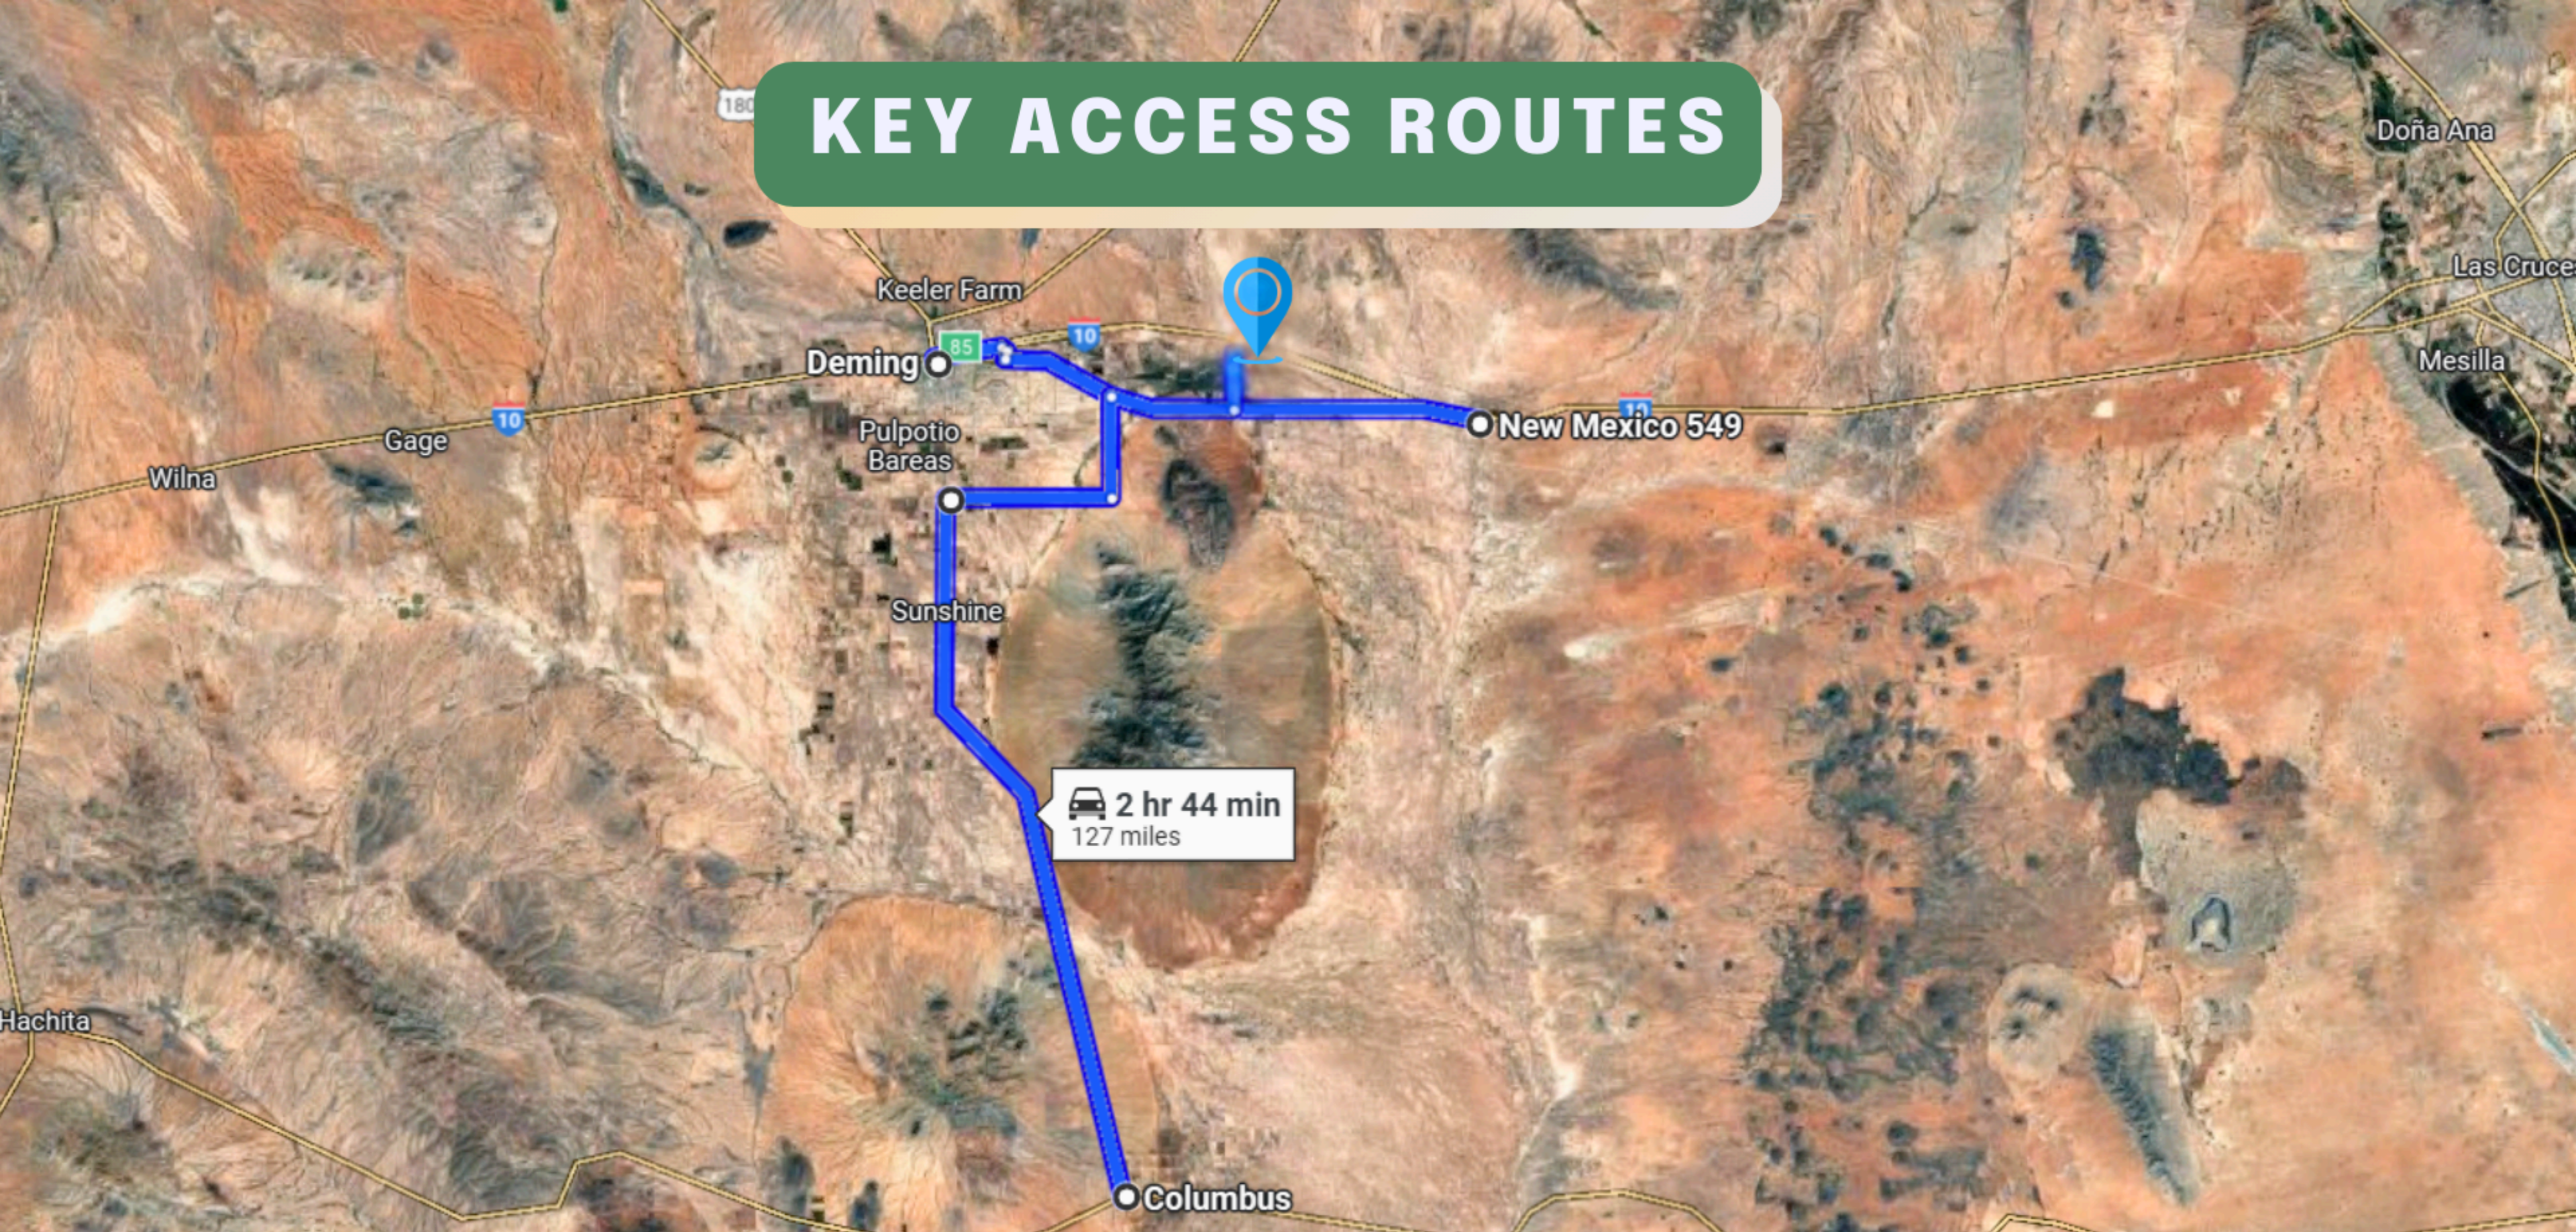

TOWN VIEW

Keeler Farm

26

Deming

Peppers Supermarket
Recently viewed

Little Vineyard RV Resort
Recently viewed

Ventura

Adobe Deli
Recently viewed

Pulpotio
Bareas

La Hacienda

Rockhound State Park
Recently viewed

 **Property**

10

COUNTY VIEW

 Property

KEY ACCESS ROUTES

The  property is located on Pojoaque Rd NE, with convenient access from Deming and Akela and Columbus, making it highly accessible.

DRIVING DIRECTIONS

Take E Spruce St to N Country Club Rd, then E Cedar St to I-10BL W. Follow NM-549 E to Lewis Flats Rd SE and continue to Pequeno Rd NE/ Pojoaque Rd NE. The  property is on the left.