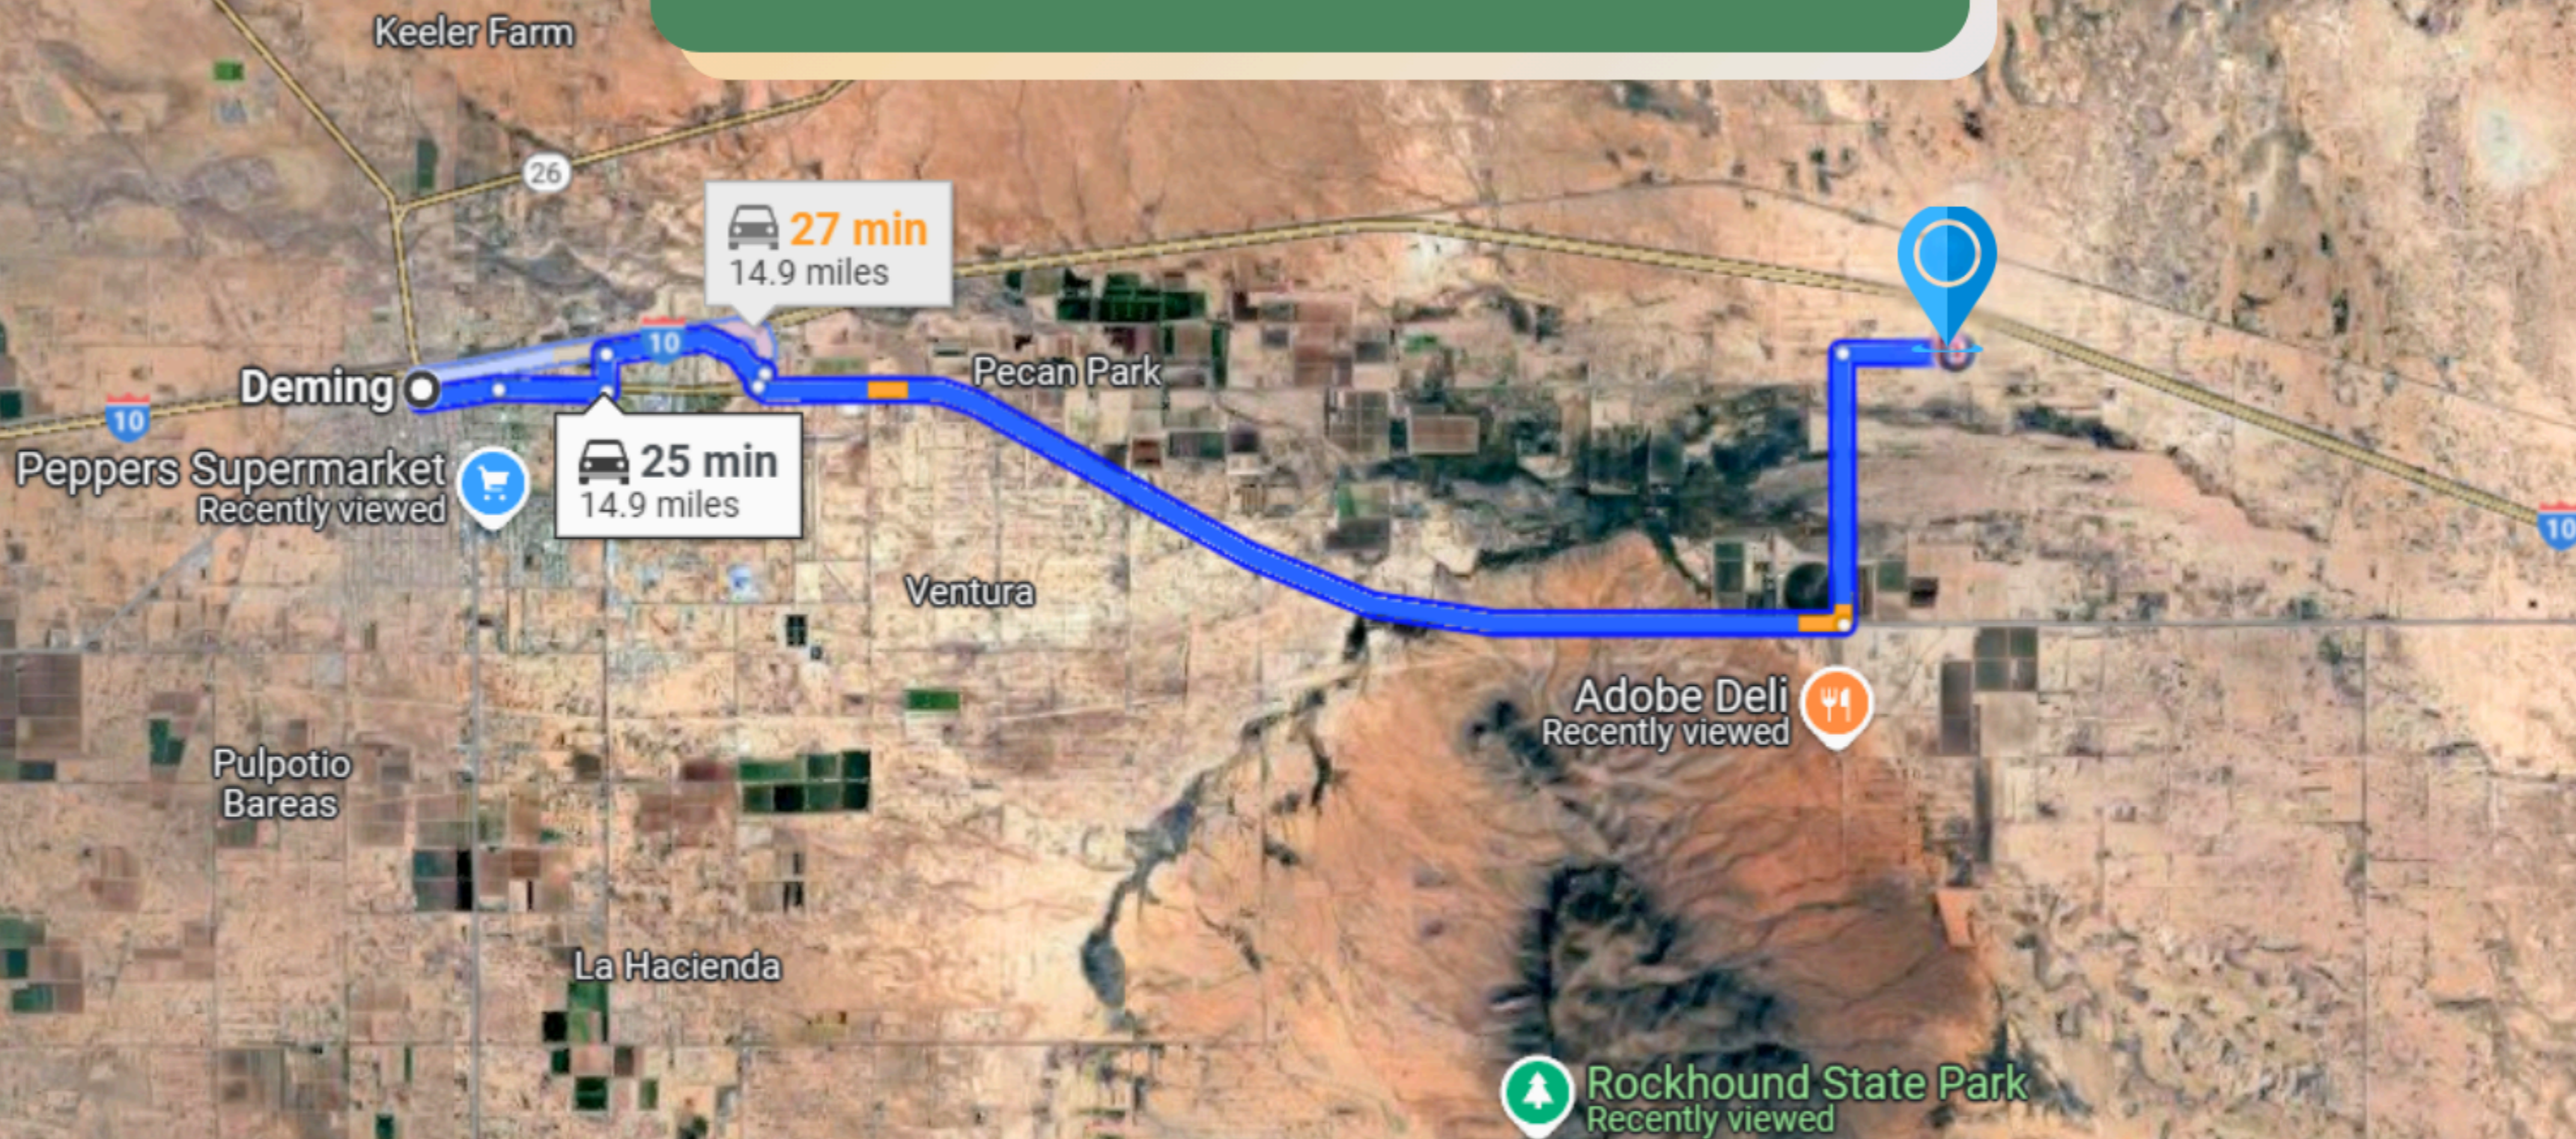

TOWN VIEW

Keeler Farm

26

Deming

Peppers Supermarket
Recently viewed

Little Vineyard RV Resort
Recently viewed

Ventura

Adobe Deli
Recently viewed

Pulpotio
Bareas

La Hacienda

Rockhound State Park
Recently viewed

 **Property**

10

COUNTY VIEW

 Property

KEY ACCESS ROUTES

The  property is located on Pojoaque Rd NE, with convenient access from Deming and Akela and Columbus, making it highly accessible.

DRIVING DIRECTIONS

Take E Spruce St to N Country Club Rd, then E Cedar St to I-10BL W. Follow NM-549 E to Lewis Flats Rd SE and continue to Pequeno Rd NE/ Pojoaque Rd NE. The  property is on the left.