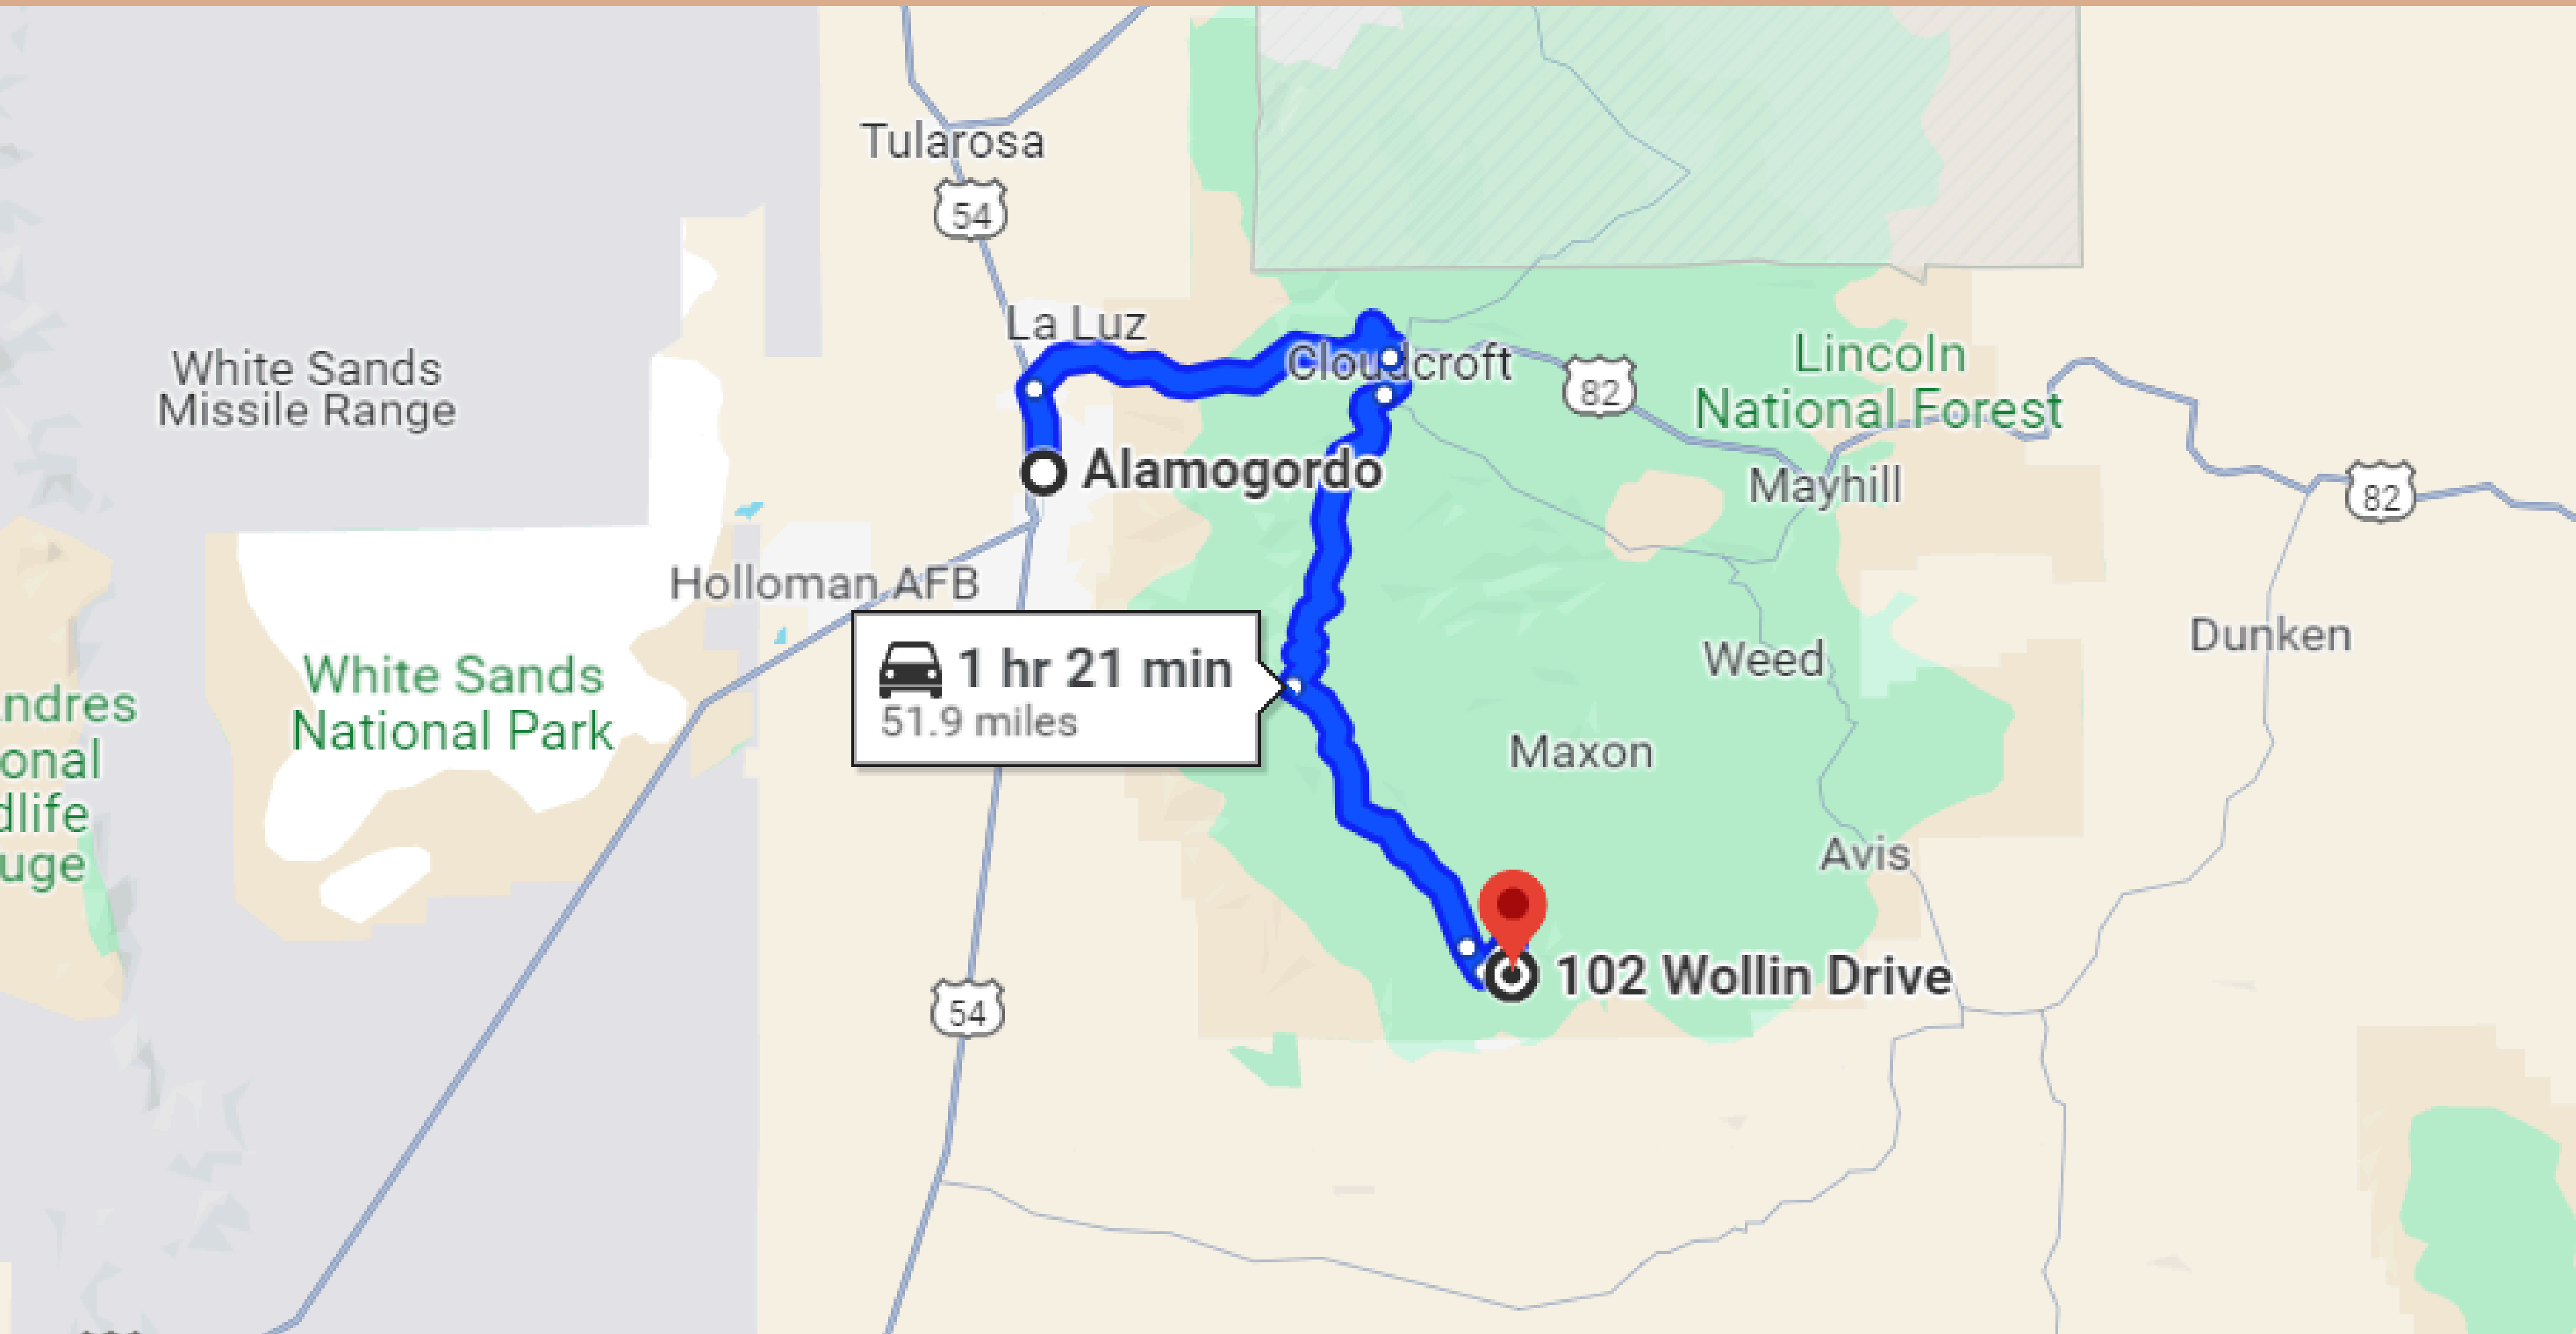

55- MIN DRIVE TO CLOUDCROFT TOWN

1 HR & 21 MINS DRIVE TO ALAMOGORDO TOWN

4 HR & 24 MINS DRIVE TO ALBUQUERQUE