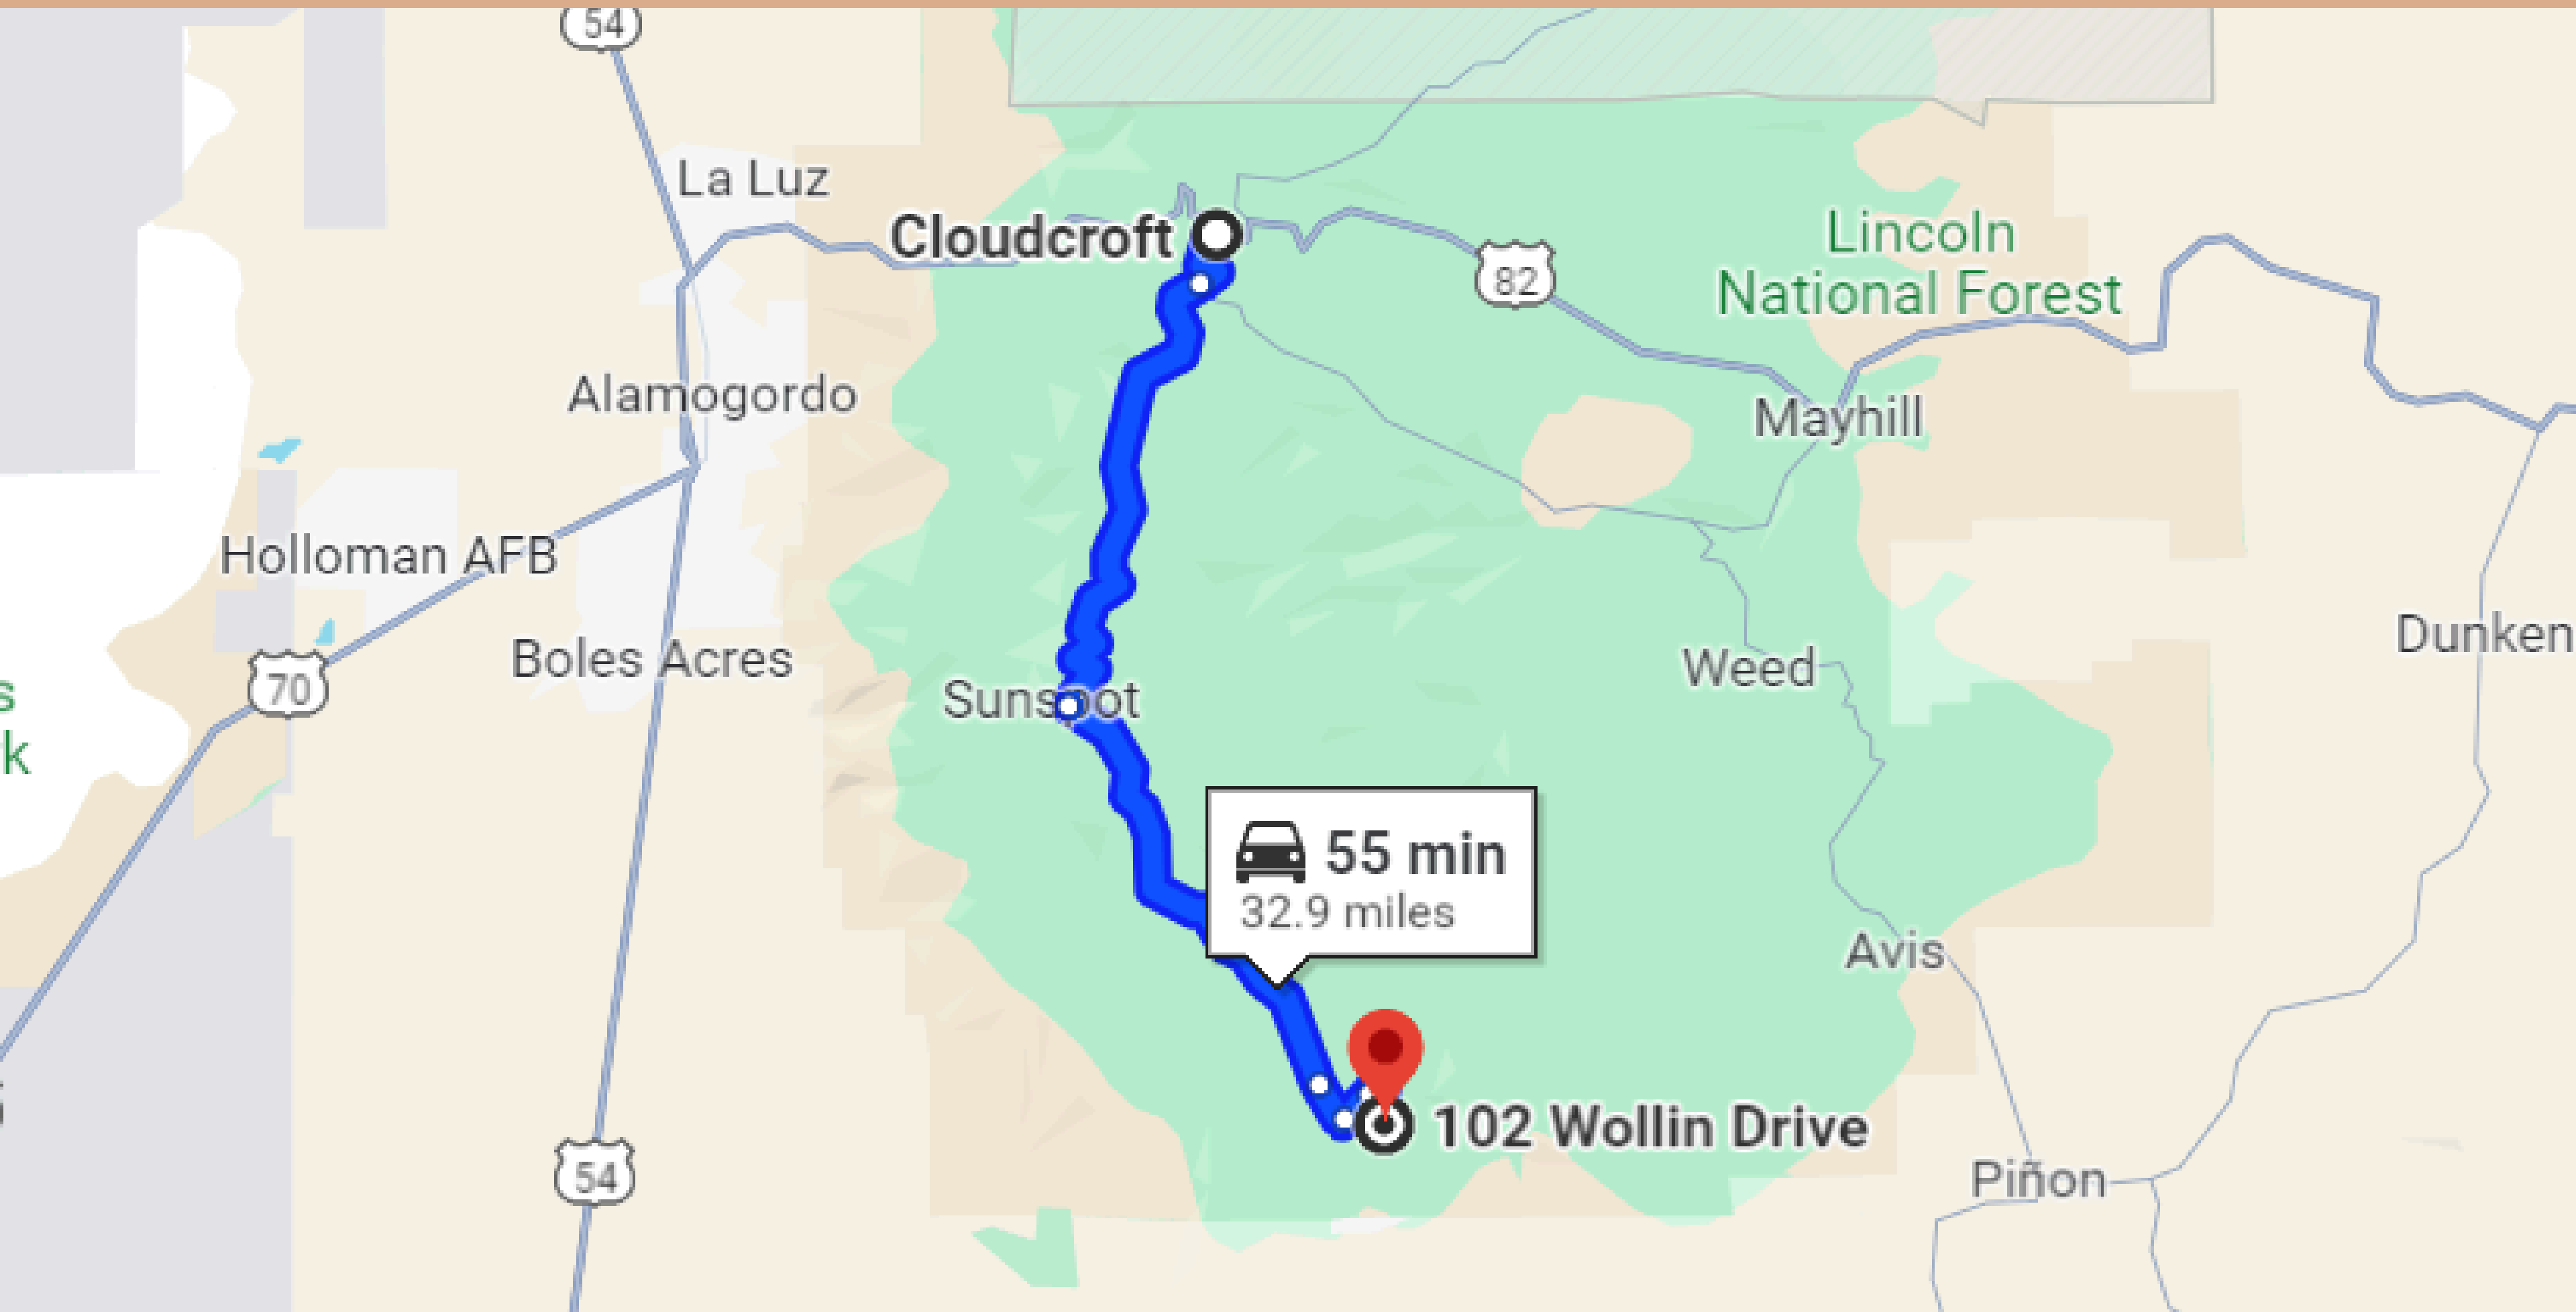

55- MIN DRIVE TO CLOUDCROFT TOWN

1 HR & 21 MINS DRIVE TO ALAMOGORDO TOWN

4 HR & 24 MINS DRIVE TO ALBUQUERQUE