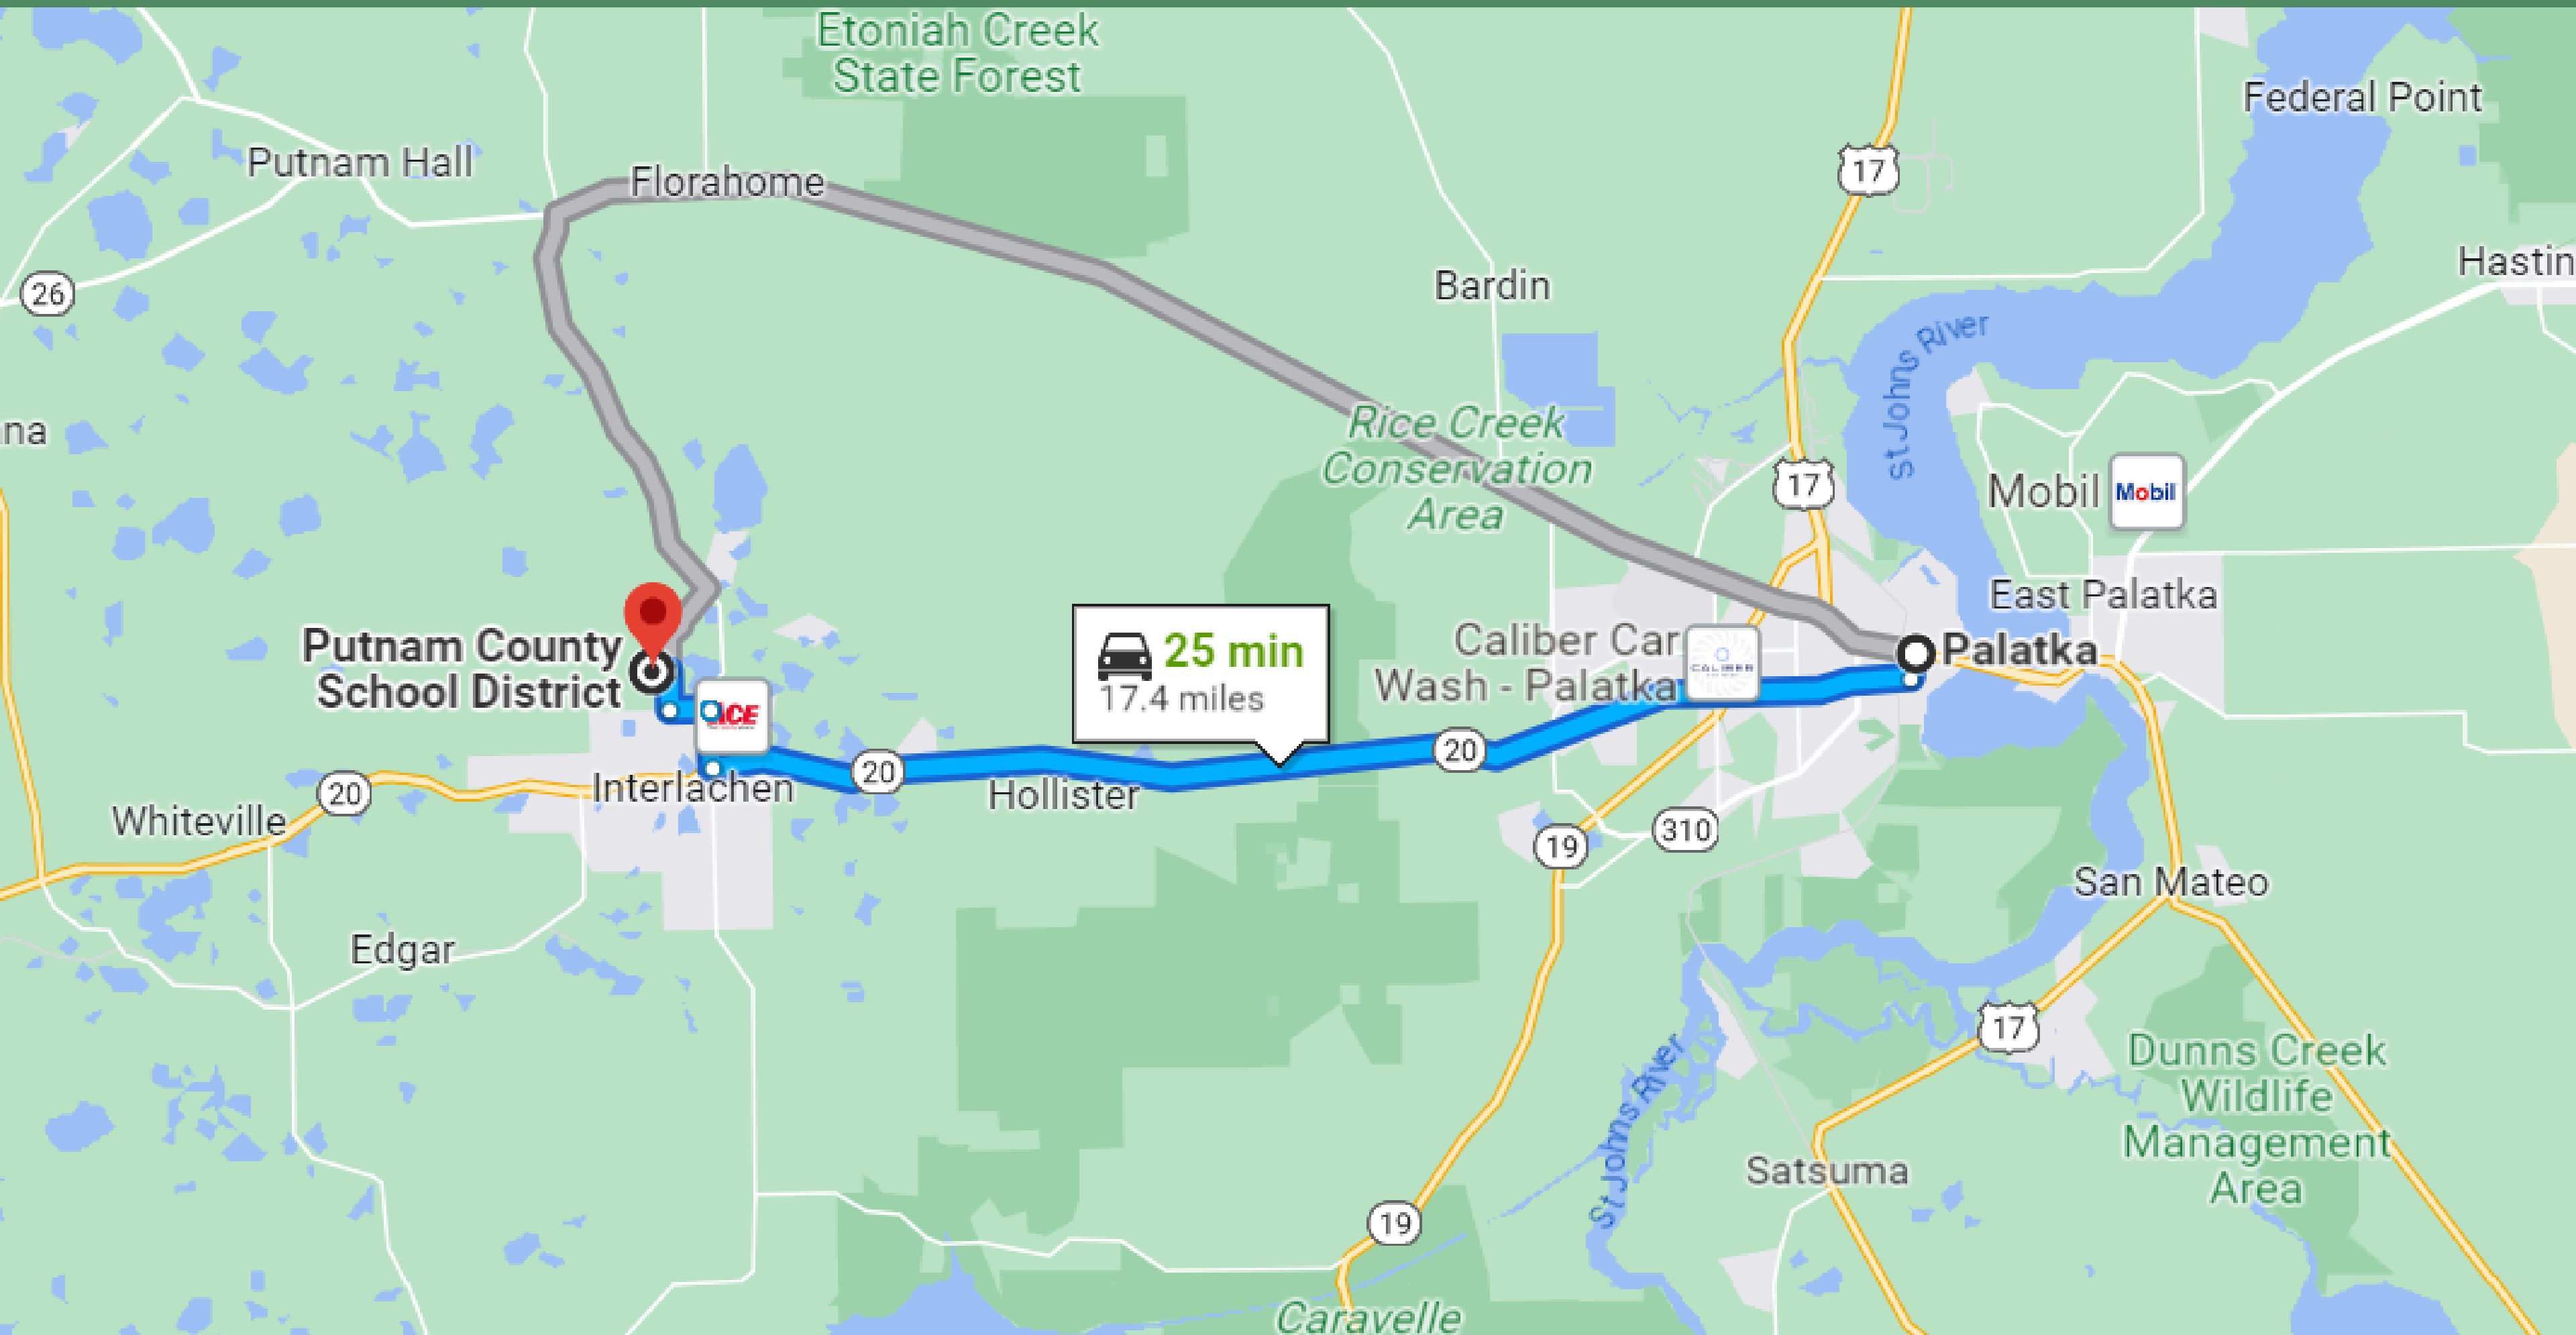

1 HR & 6-MINUTE DRIVE TO ST. AUGUSTINE BEACH

1-HR & 58- MINS DRIVE TO ORLANDO

25-MINUTE DRIVE TO PALATKA TOWN

1 HR & 13-MINUTE DRIVE TO JACKSONVILLE