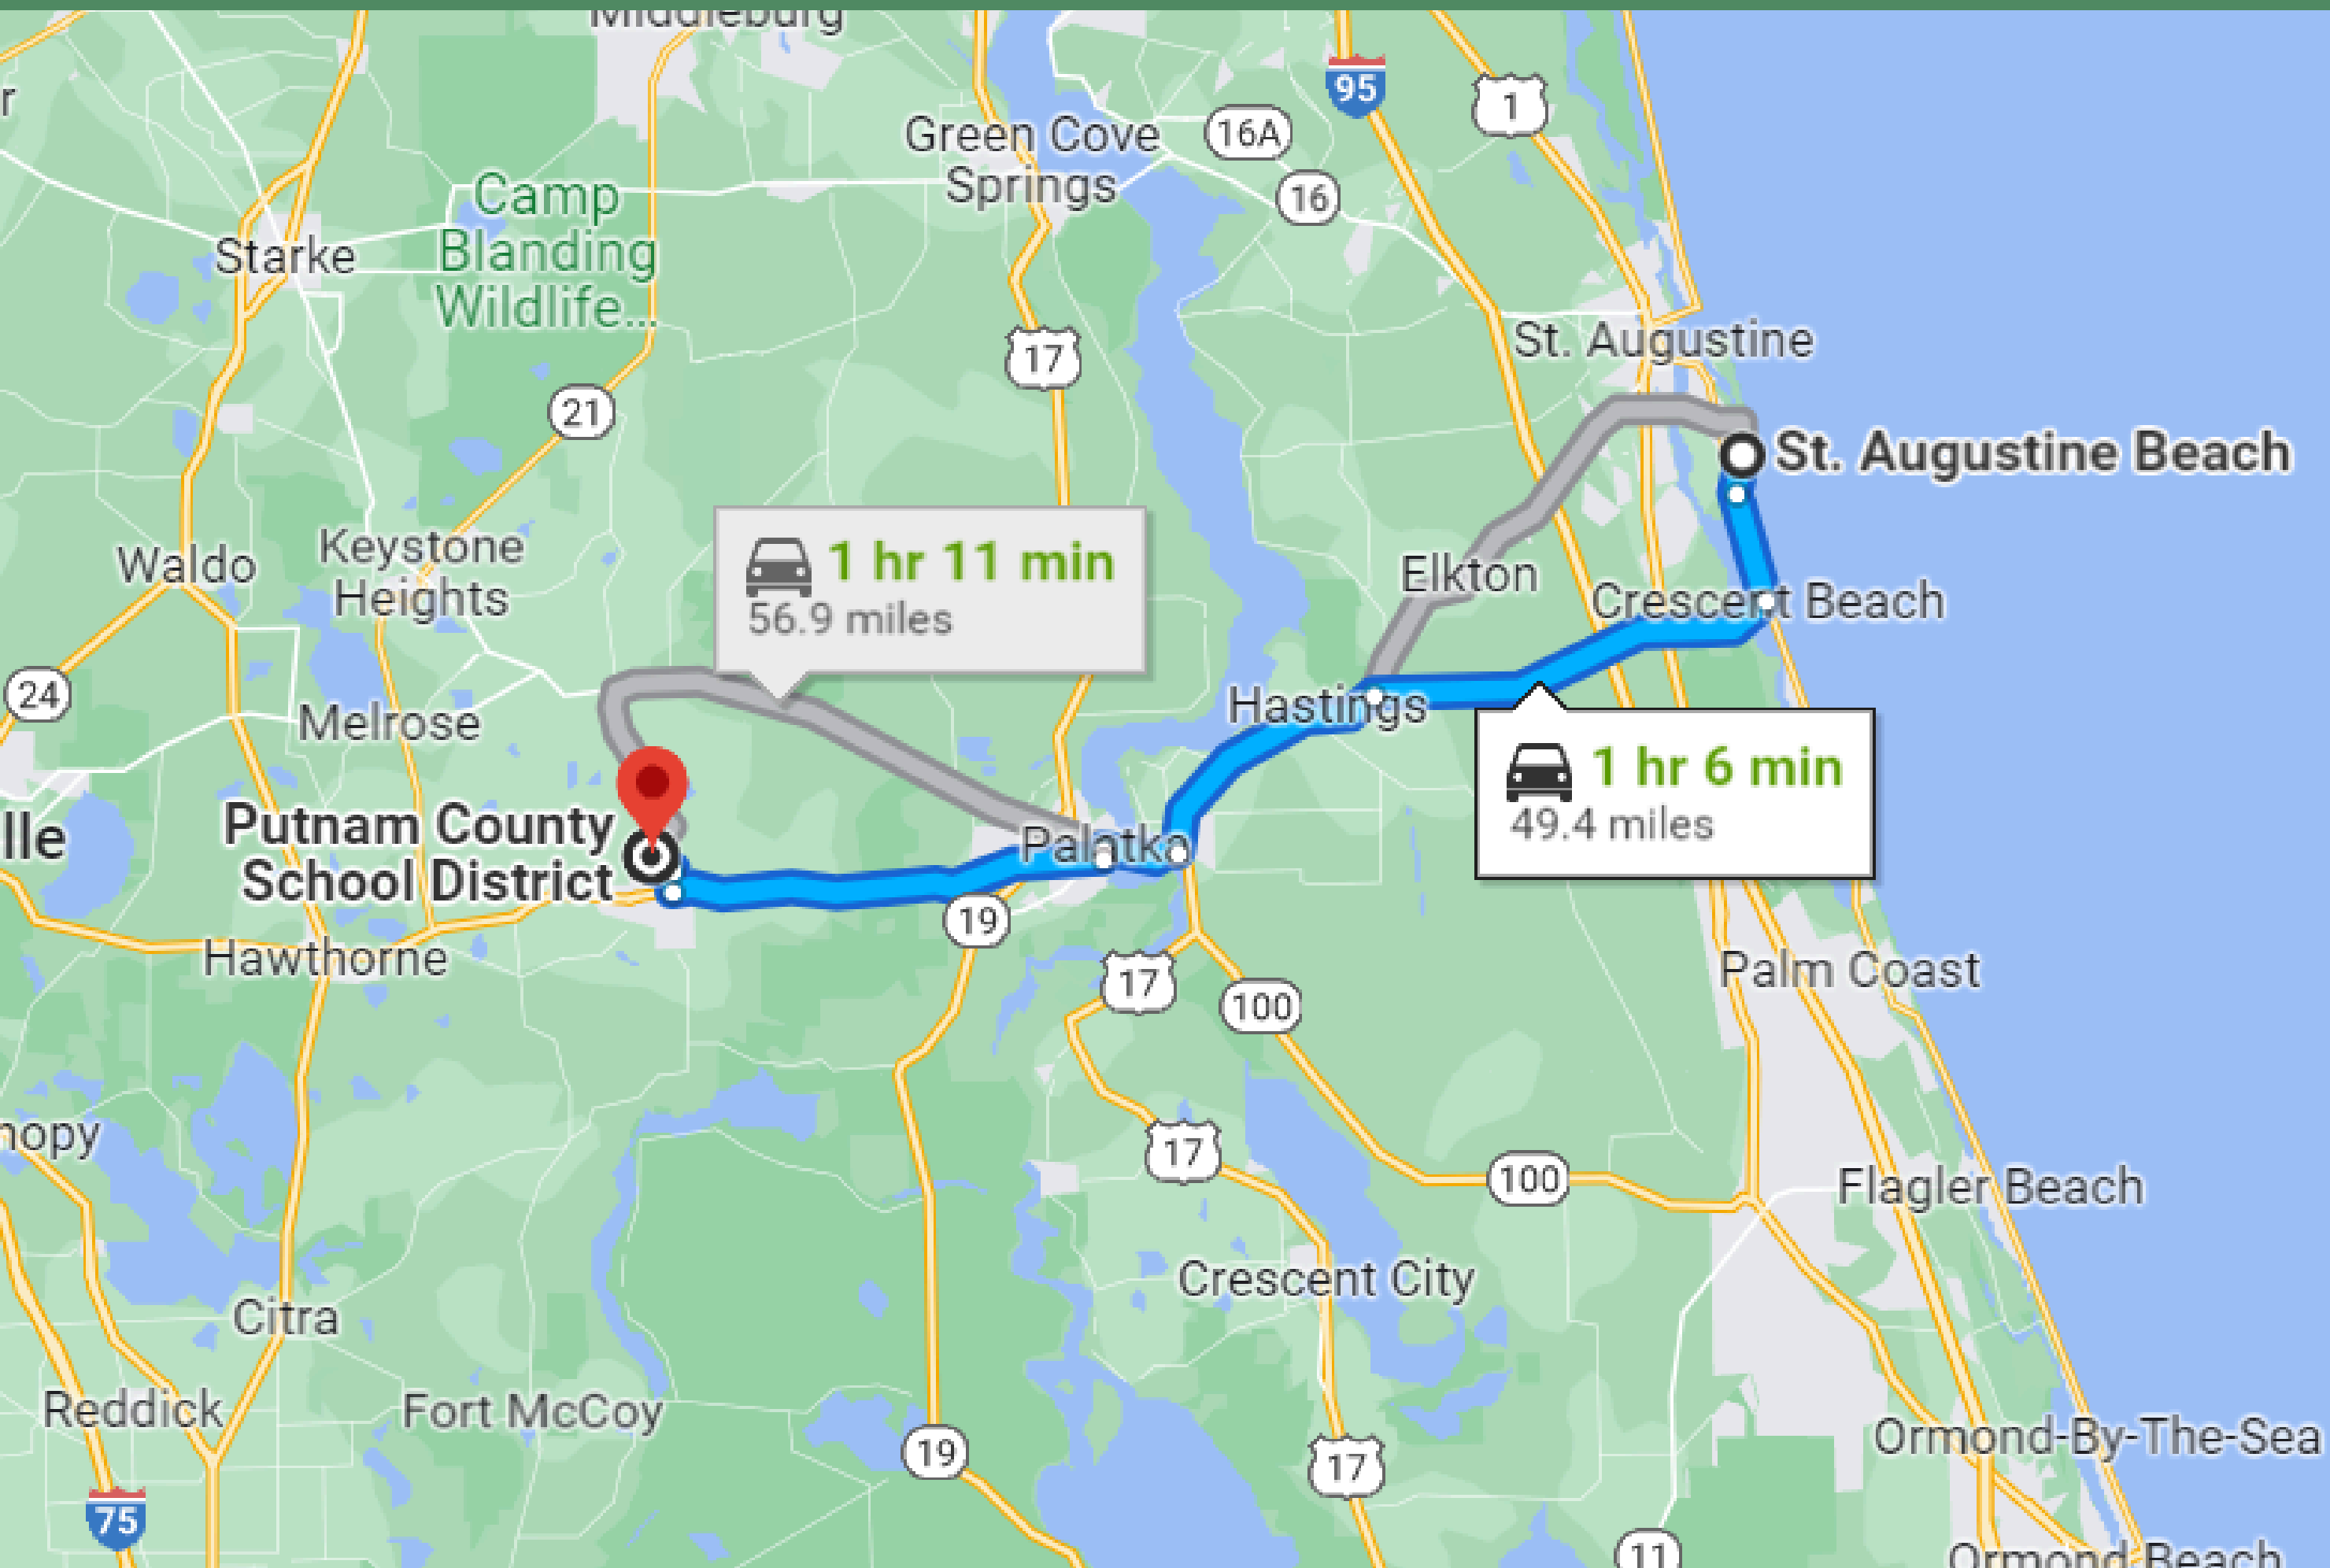

1 HR & 6-MINUTE DRIVE TO ST. AUGUSTINE BEACH

1-HR & 58- MINS DRIVE TO ORLANDO

25-MINUTE DRIVE TO PALATKA TOWN

1 HR & 13-MINUTE DRIVE TO JACKSONVILLE