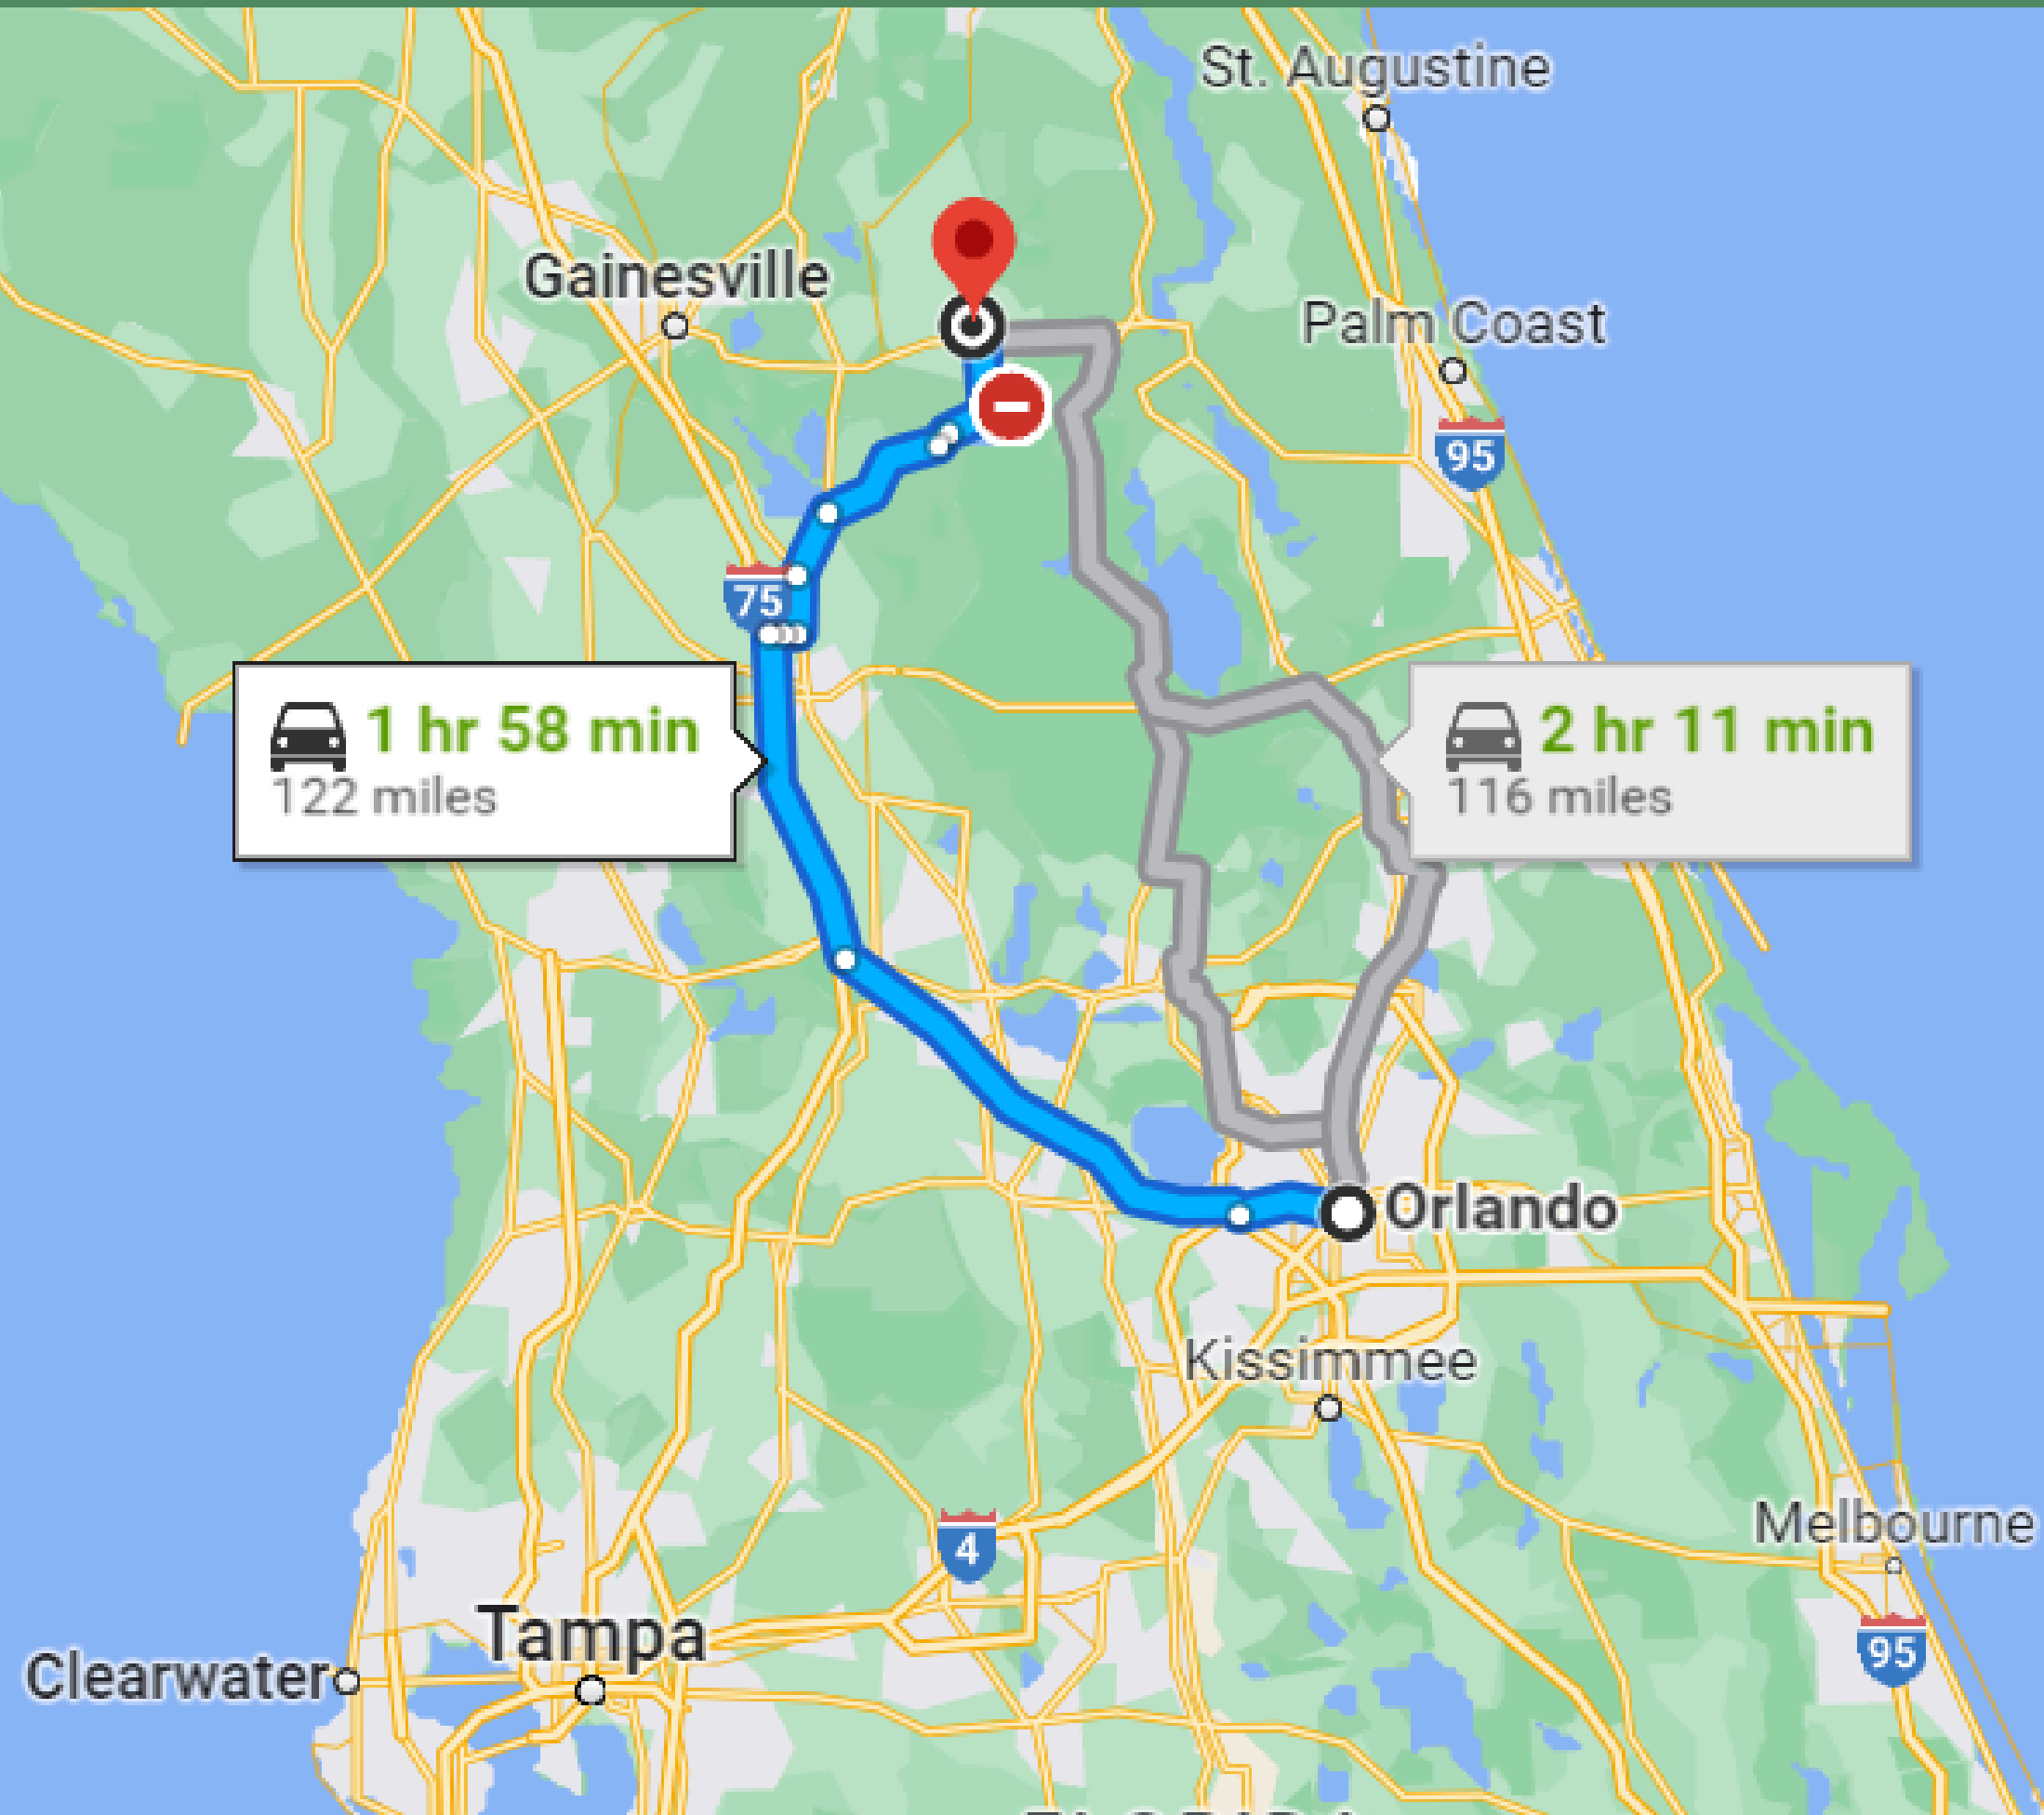

1 HR & 6-MINUTE DRIVE TO ST. AUGUSTINE BEACH

1-HR & 58- MINS DRIVE TO ORLANDO

25-MINUTE DRIVE TO PALATKA TOWN

1 HR & 13-MINUTE DRIVE TO JACKSONVILLE