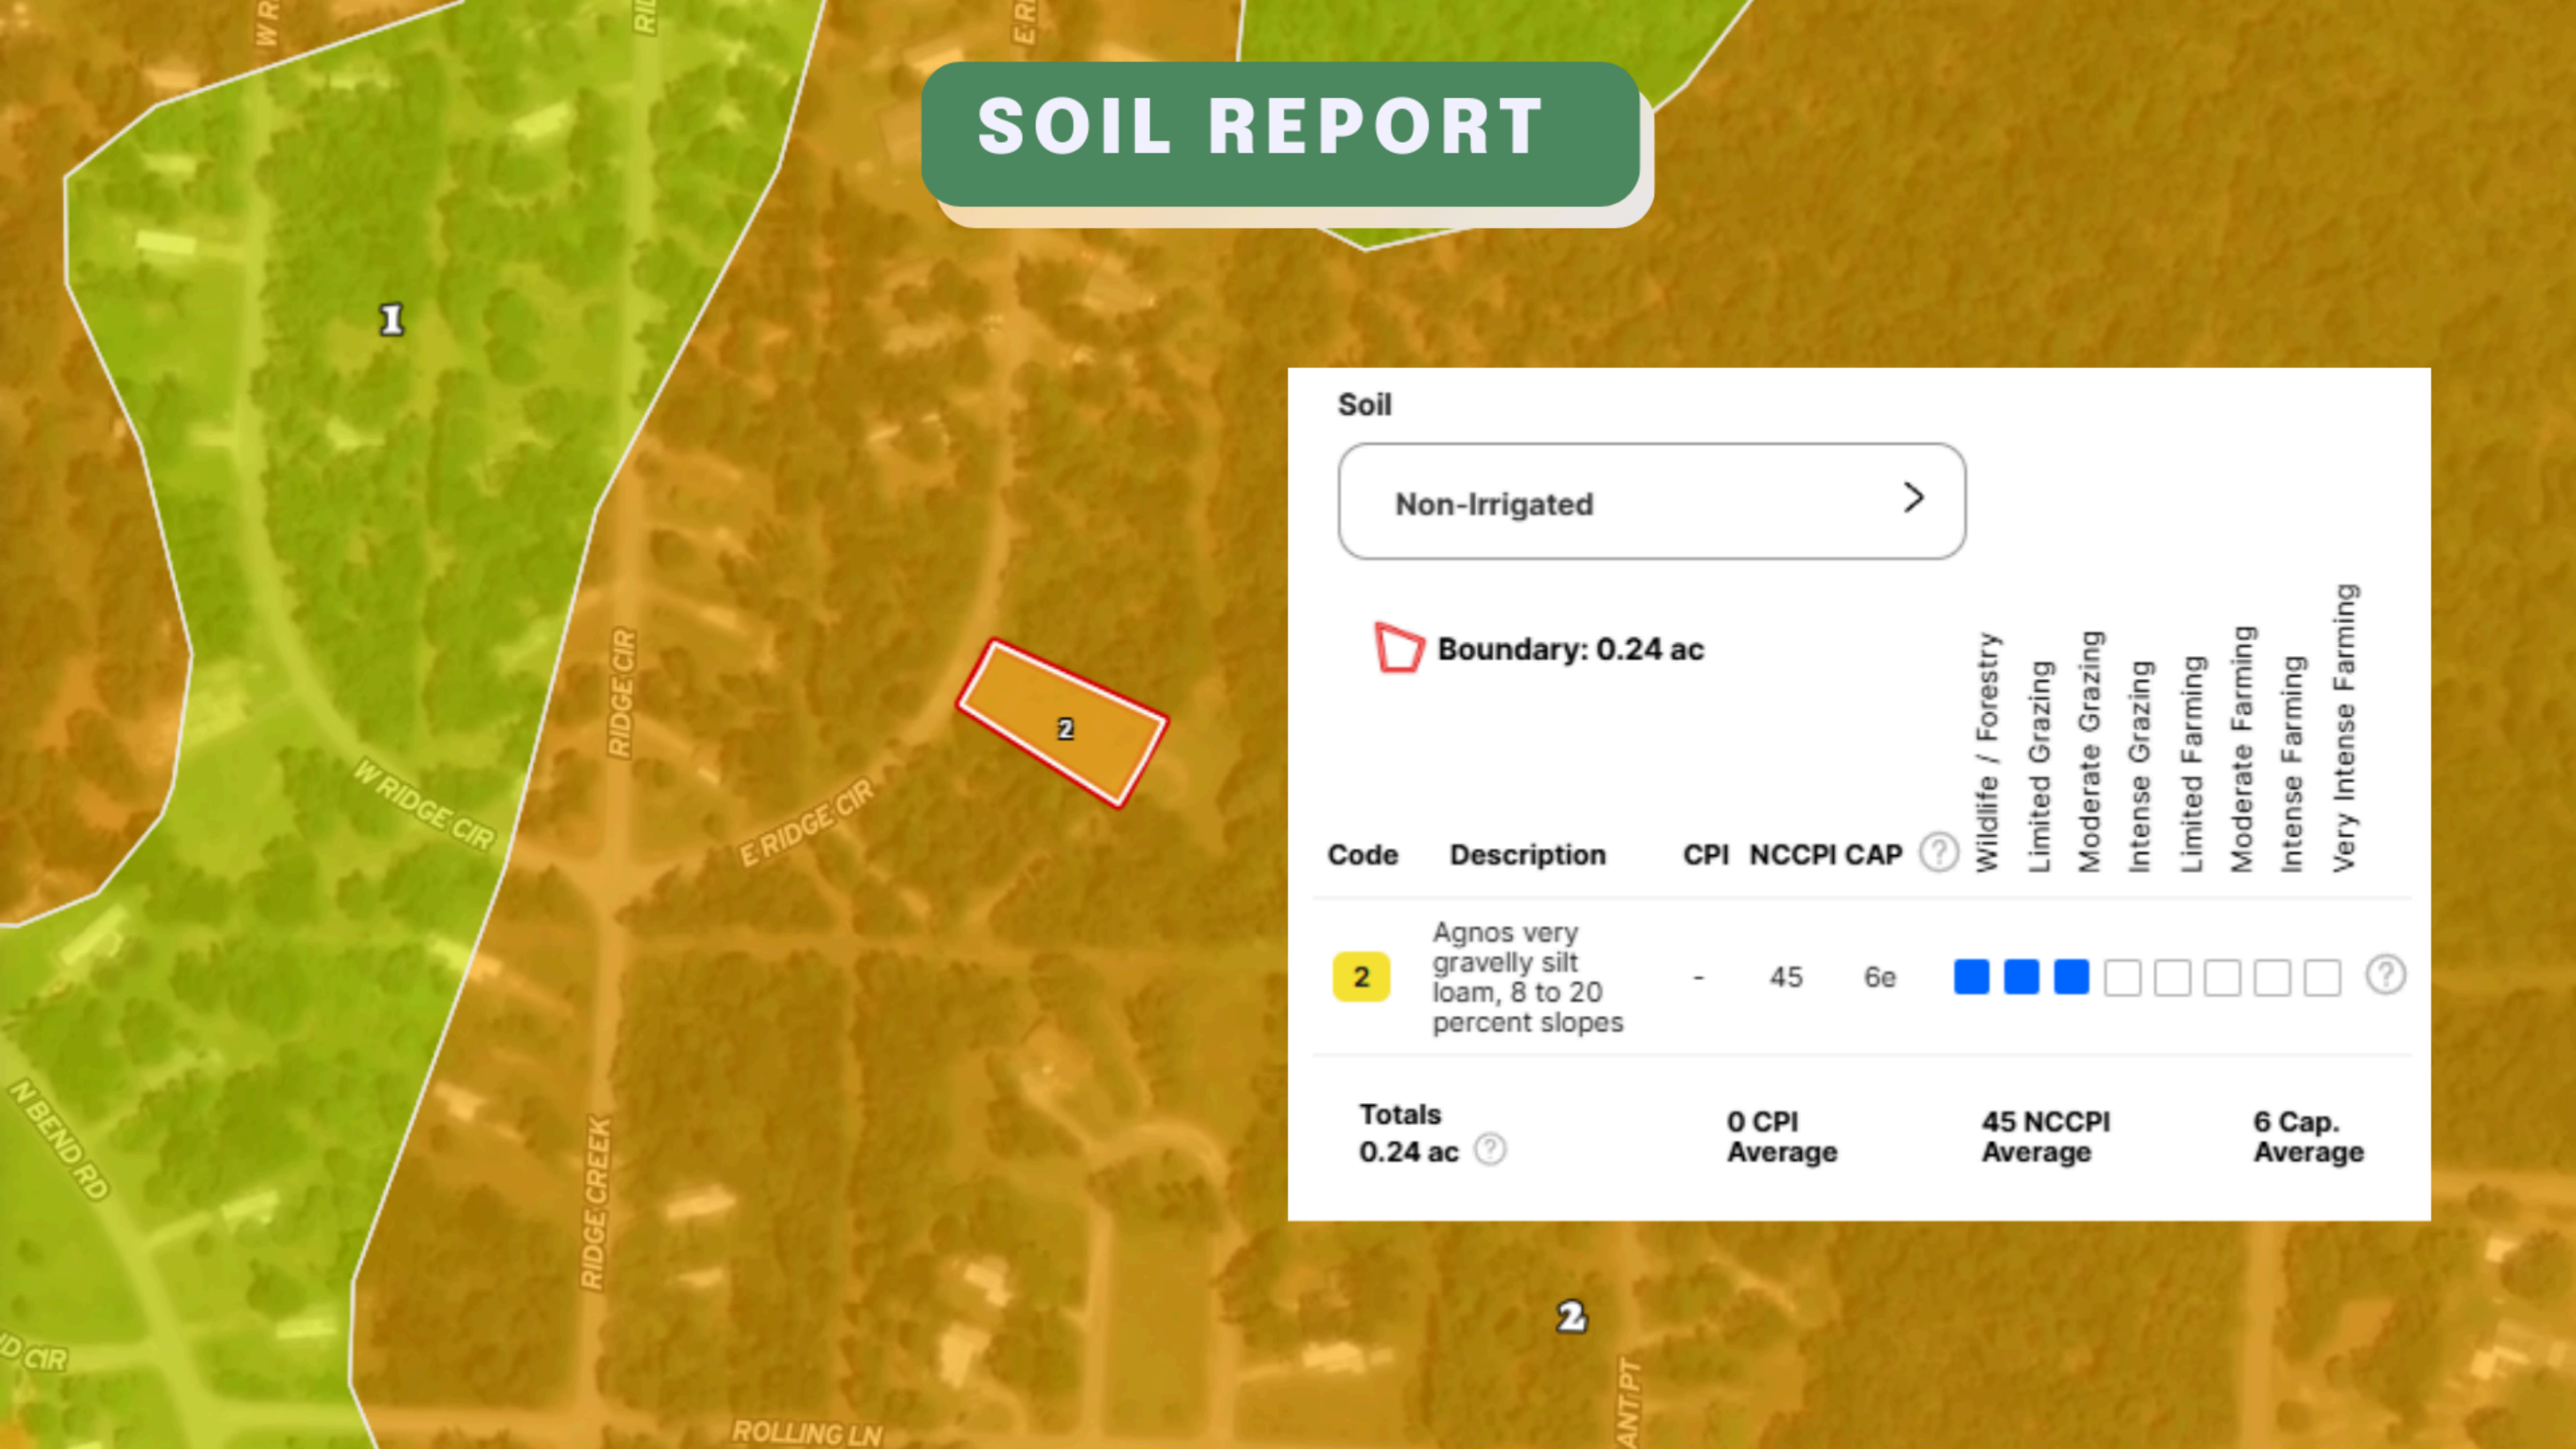

SOIL REPORT

Soil

Non-Irrigated >

 Boundary: 0.24 ac

Code	Description	CPI	NCCPI	CAP	?	Wildlife / Forestry	Limited Grazing	Moderate Grazing	Intense Grazing	Limited Farming	Moderate Farming	Intense Farming	Very Intense Farming
2	Agnos very gravelly silt loam, 8 to 20 percent slopes	-	45	6e		<input checked="" type="checkbox"/>	<input checked="" type="checkbox"/>	<input checked="" type="checkbox"/>	<input type="checkbox"/>	<input type="checkbox"/>	<input type="checkbox"/>	<input type="checkbox"/>	<input type="checkbox"/>