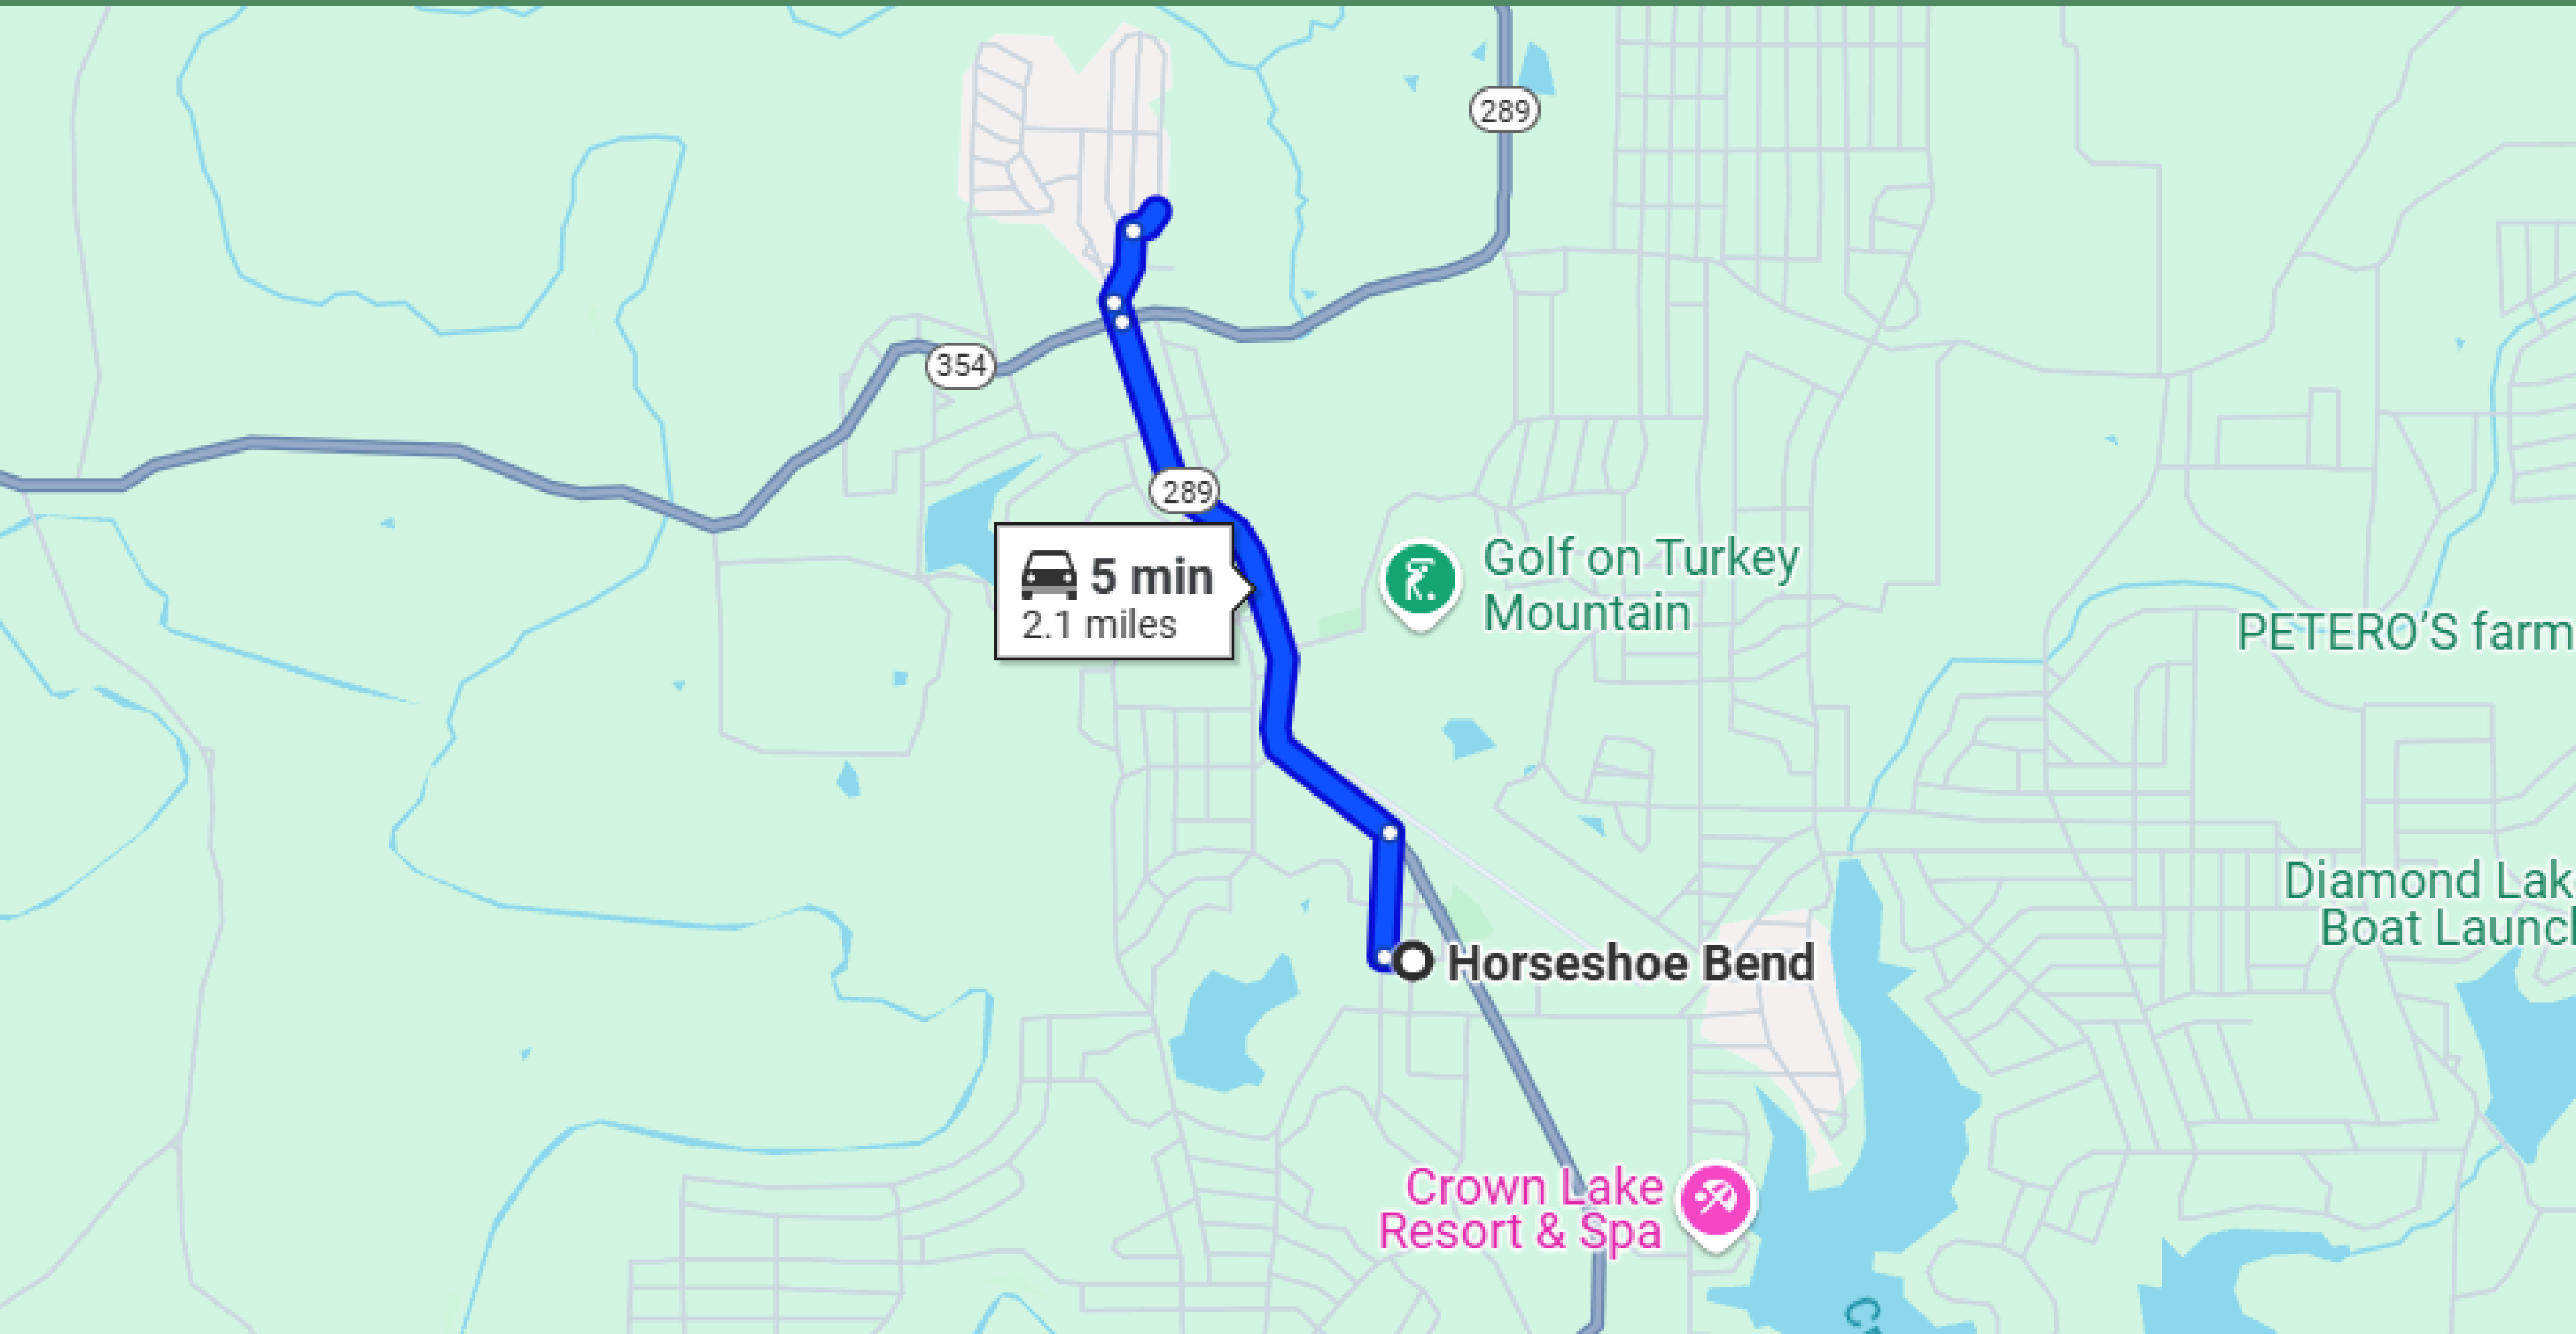

5 MINUTE DRIVE TO HORSESHOE BEND TOWN

 **5 min**
2.1 miles

Golf on Turkey Mountain

PETERO'S farm

Diamond Lake Boat Launch

 **Horseshoe Bend**

Crown Lake Resort & Spa 

13- MINUTE DRIVE TO OXFORD TOWN

2.5 HRS DRIVE TO LITTLE ROCK