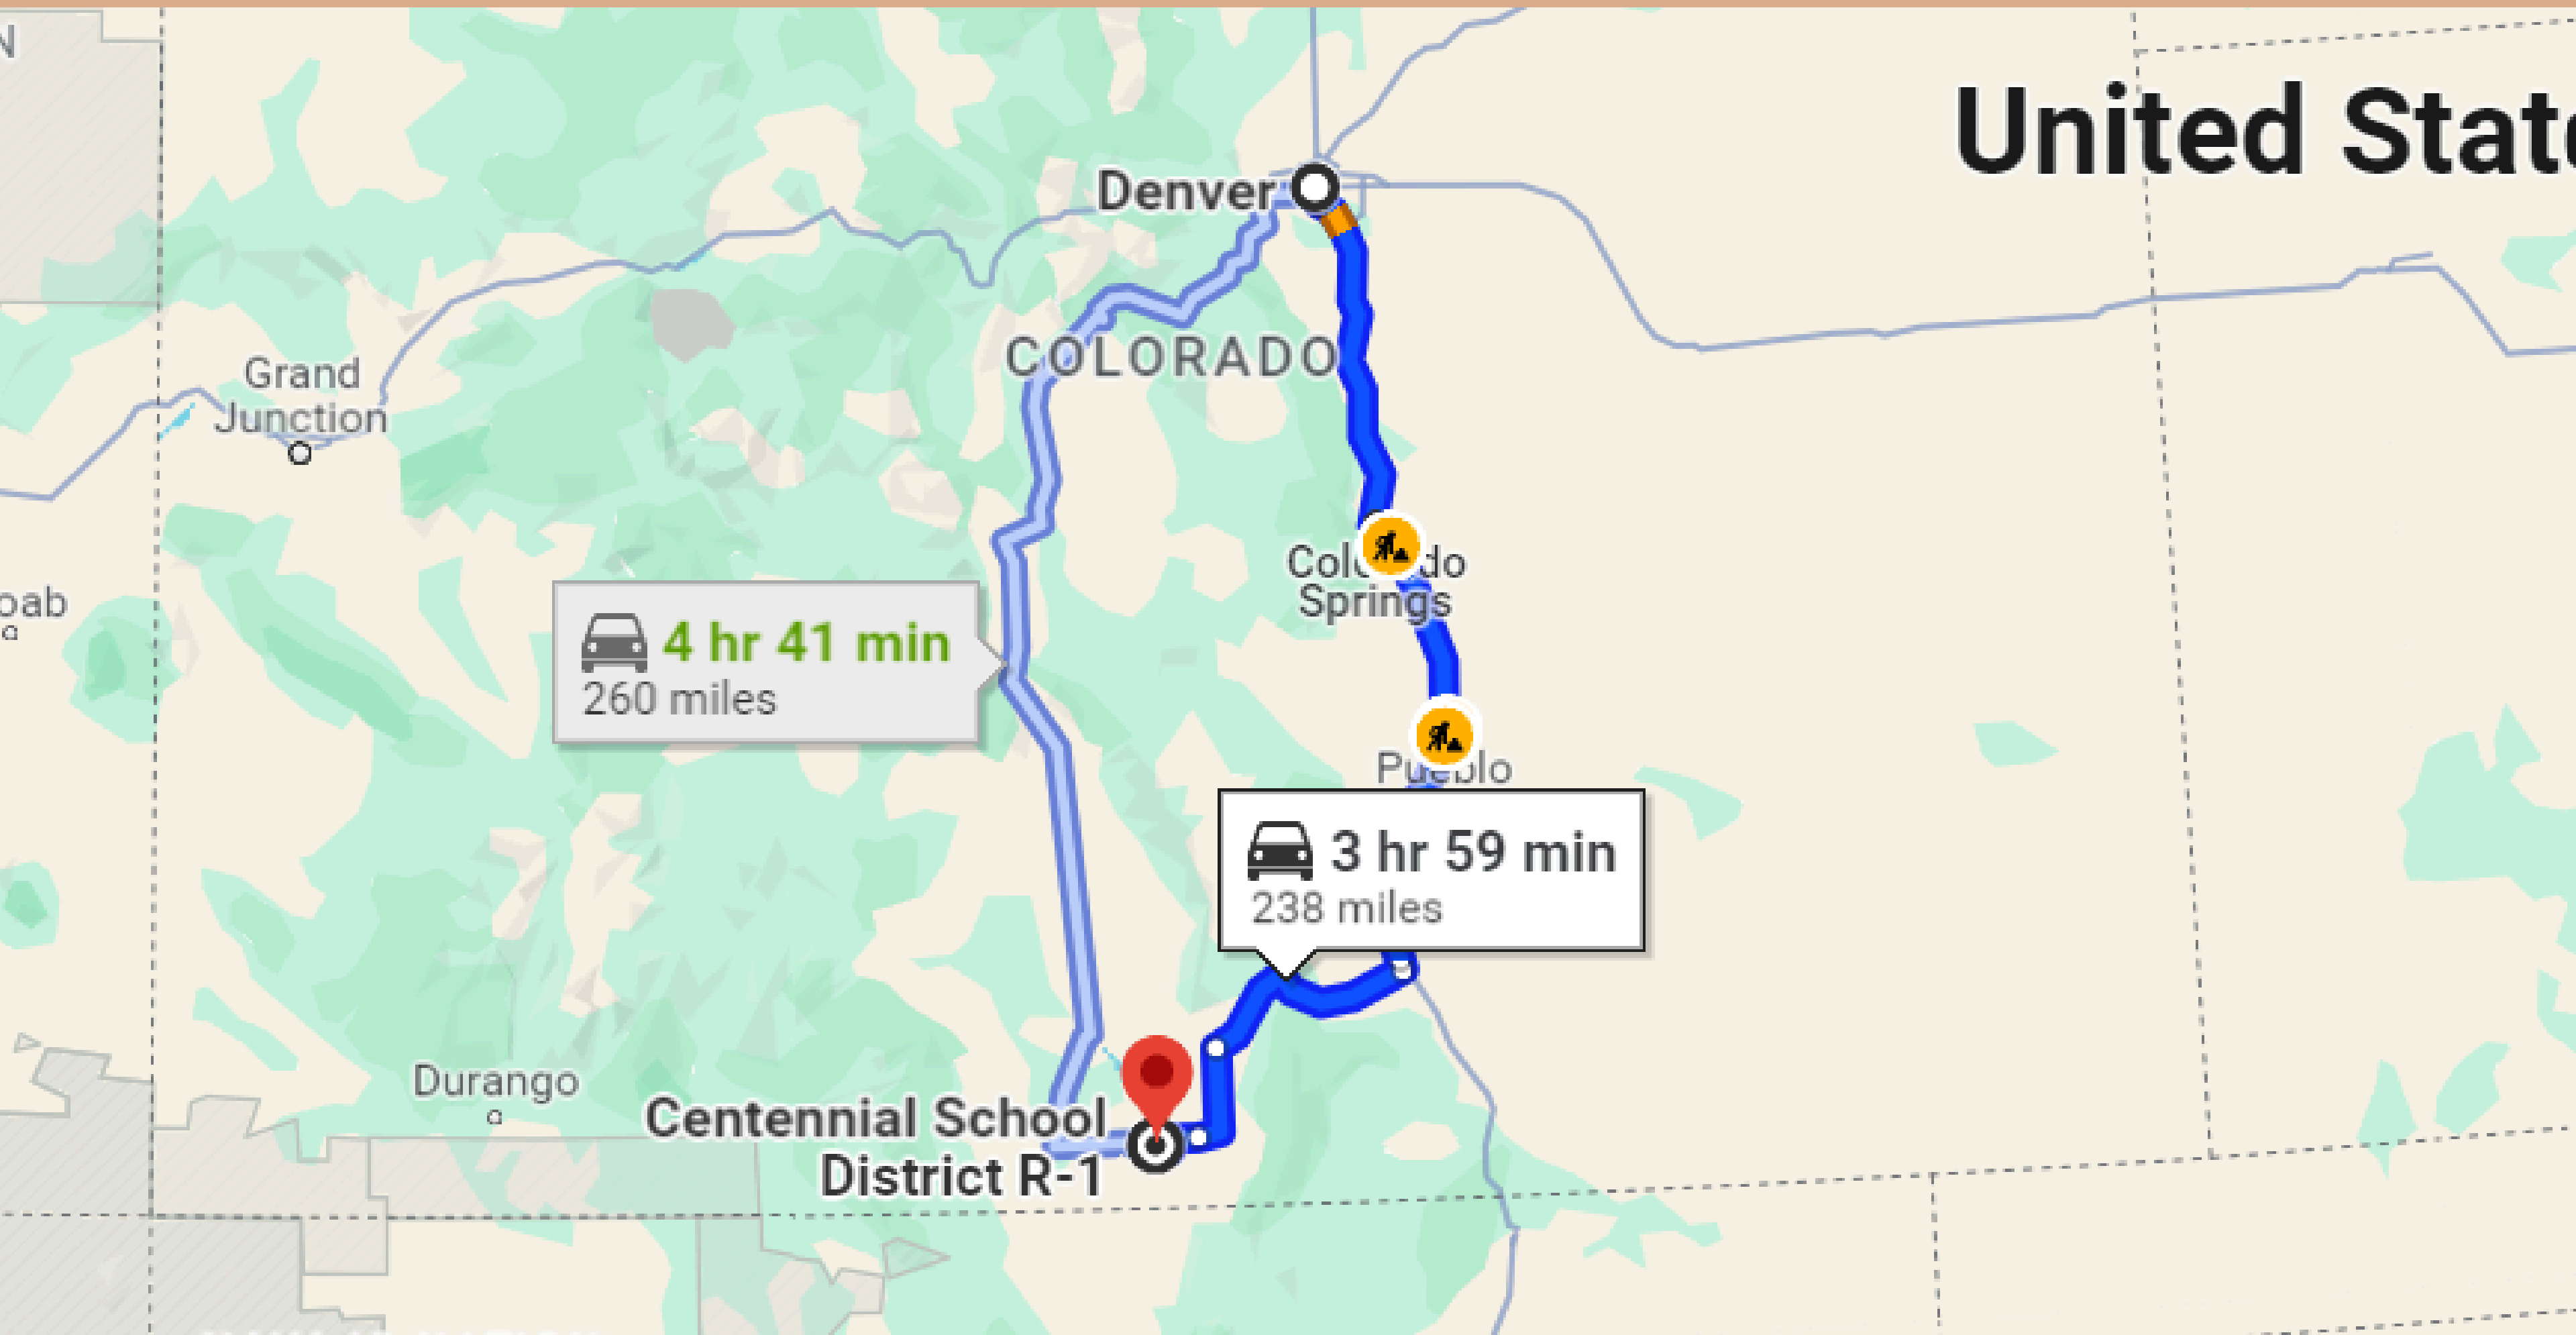

3 HRS & 59 MIN'S DRIVE TO DENVER

21-MINUTE DRIVE TO SAN LUIS TOWN

35-MINUTE DRIVE TO BLANCA TOWN