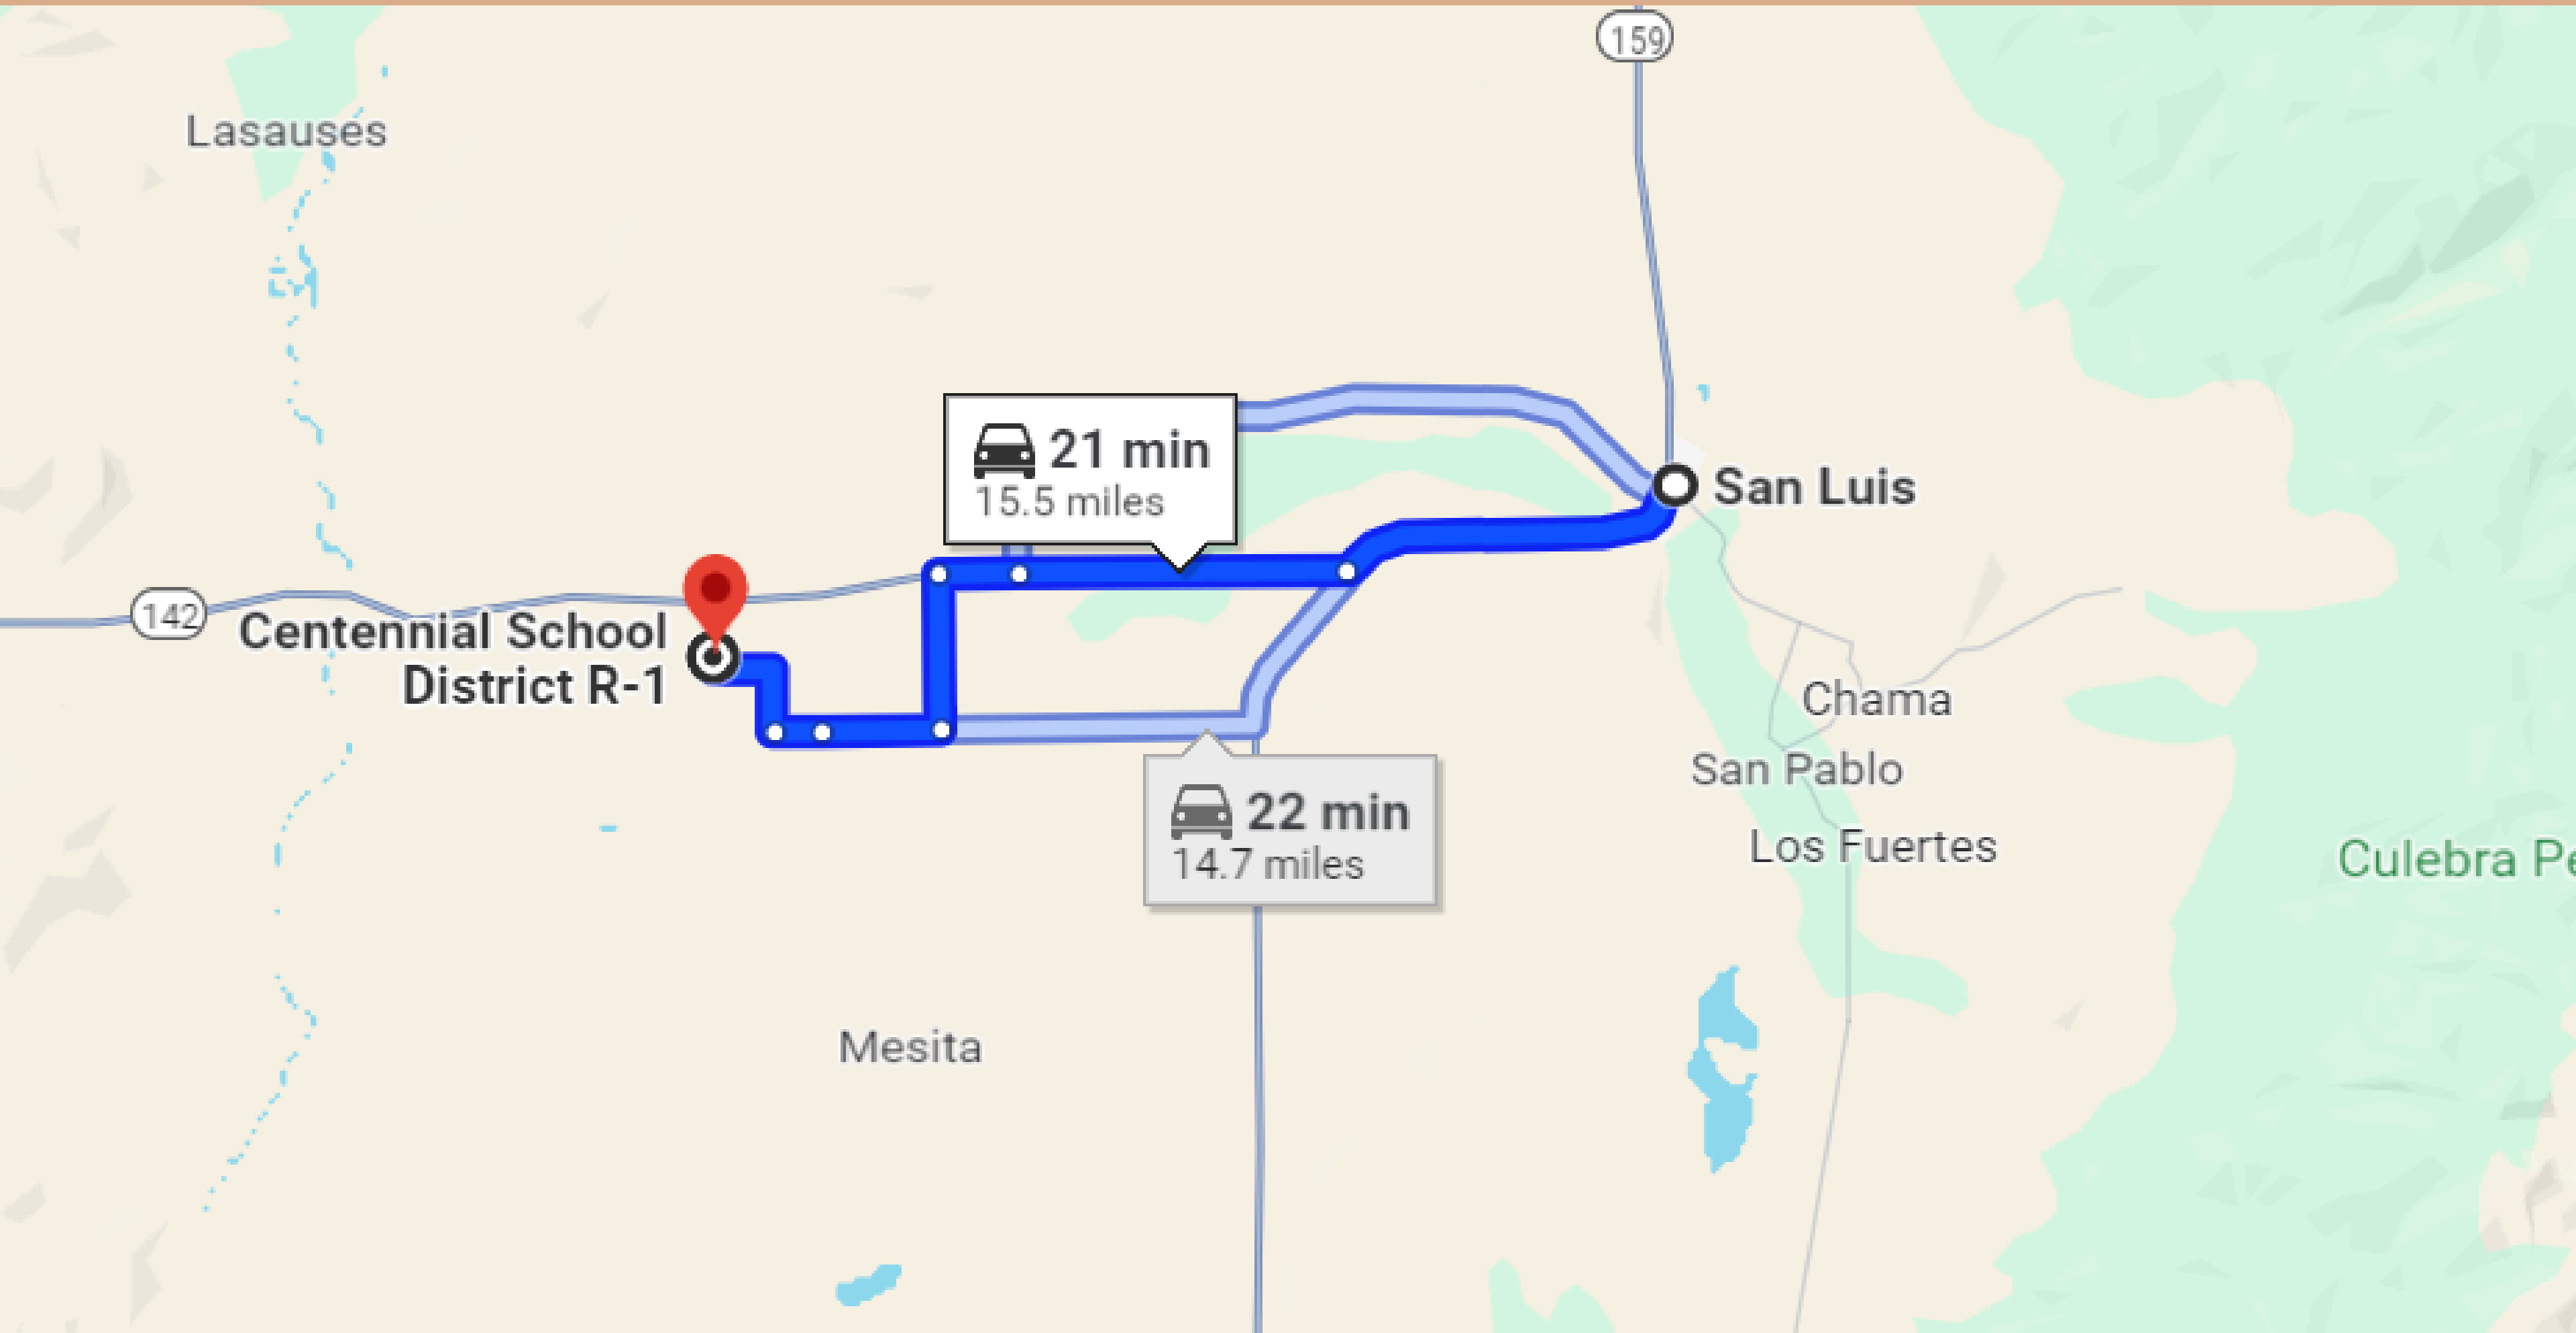

3 HRS & 59 MIN'S DRIVE TO DENVER

21-MINUTE DRIVE TO SAN LUIS TOWN

35-MINUTE DRIVE TO BLANCA TOWN