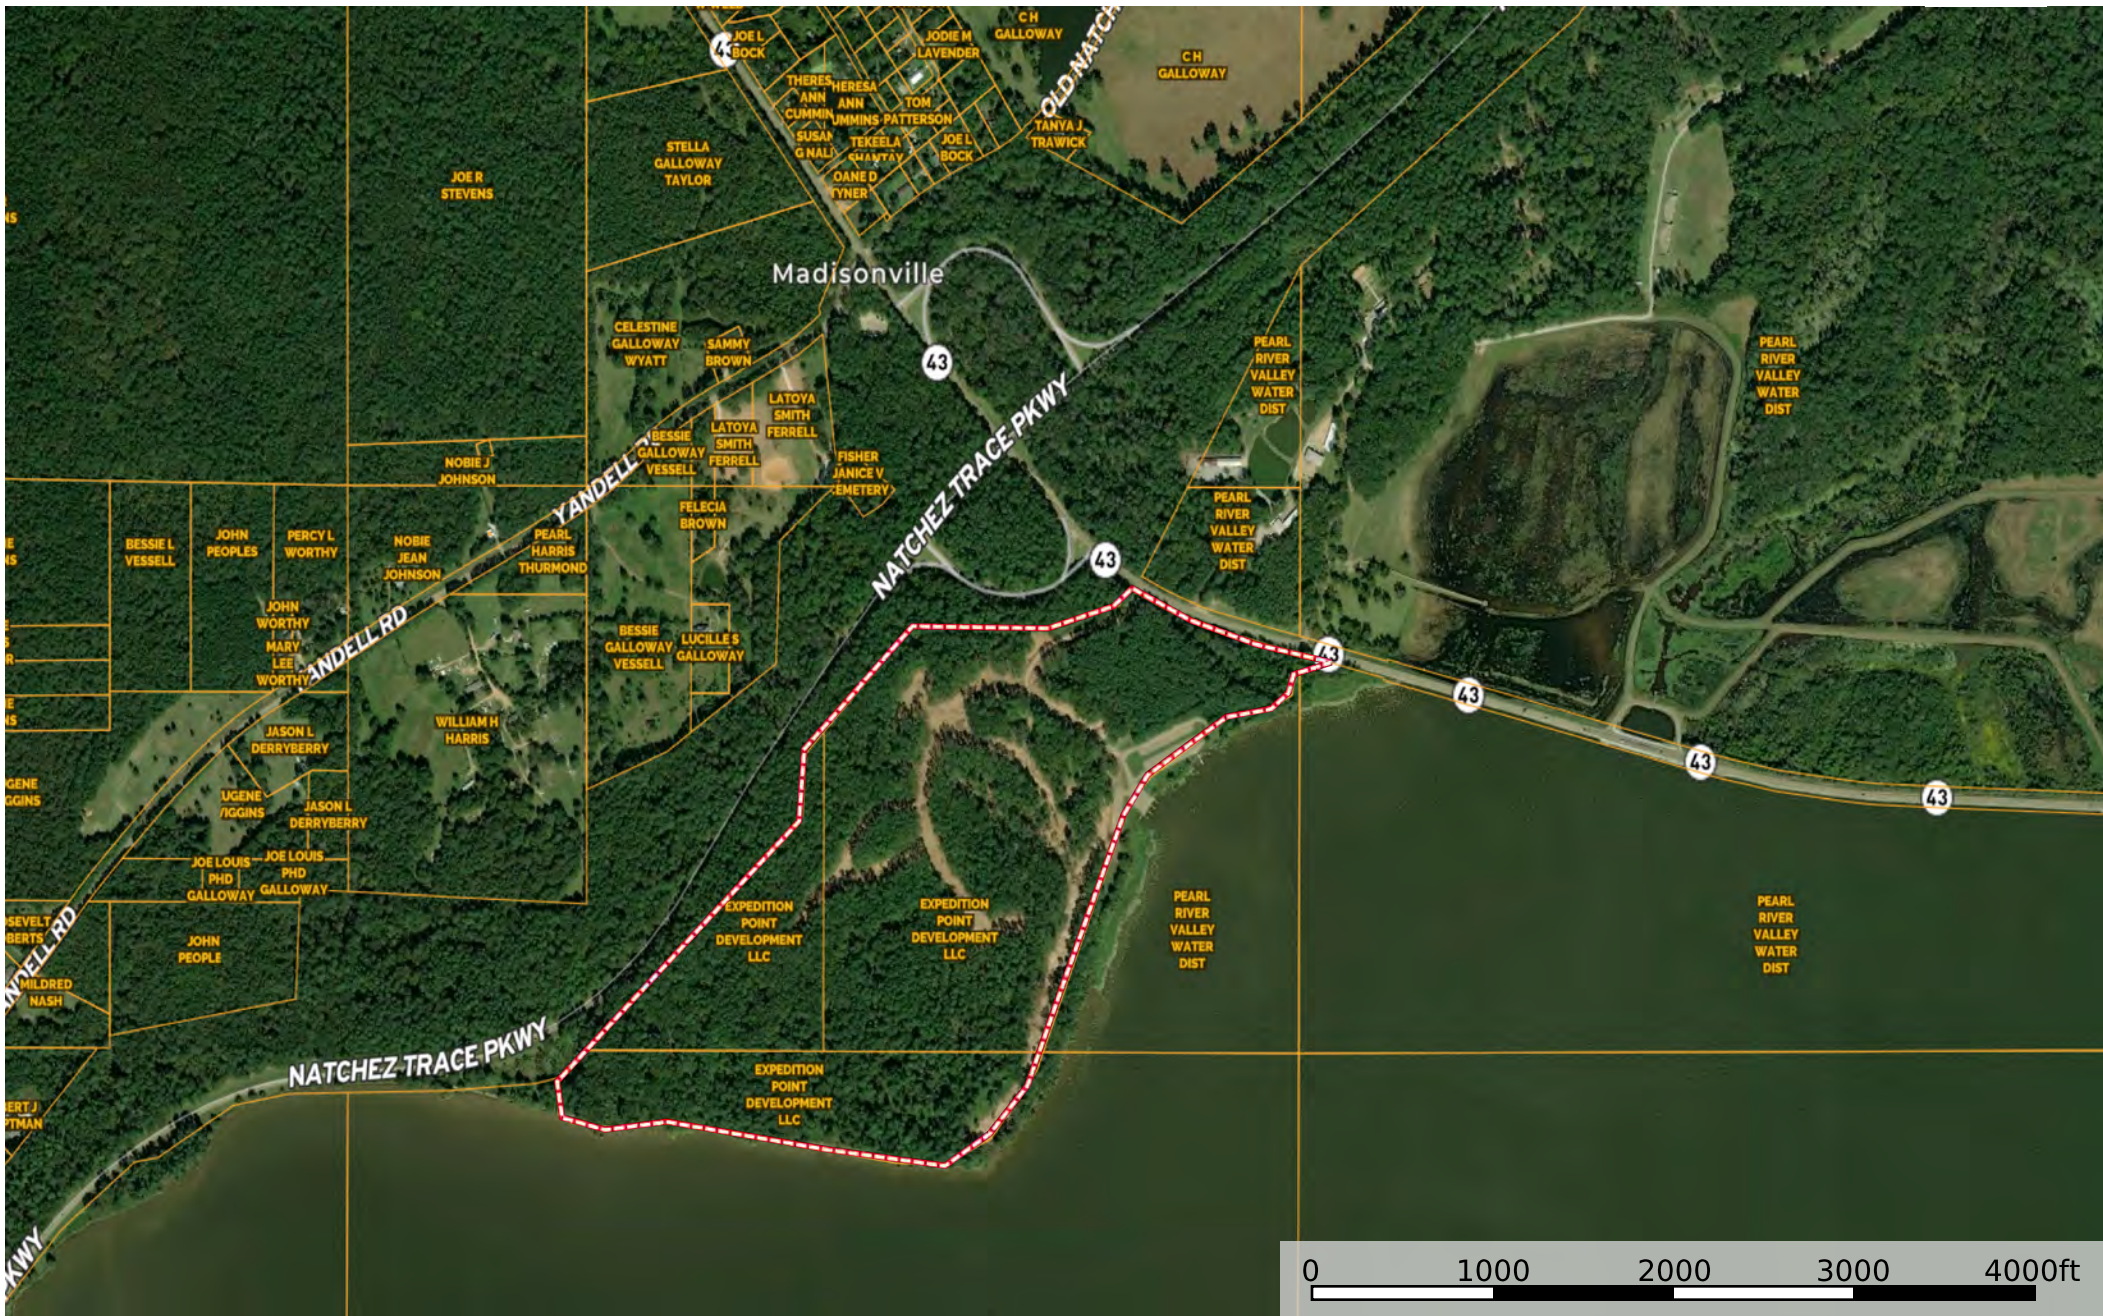

**Lot #30-**  
**\$91,350**

**EXPEDITION  
POINT**

**LEGEND**

- Phase 1
- Future Phase
- Common Areas

 Boundary

Mississippi, AC +/-

 Boundary