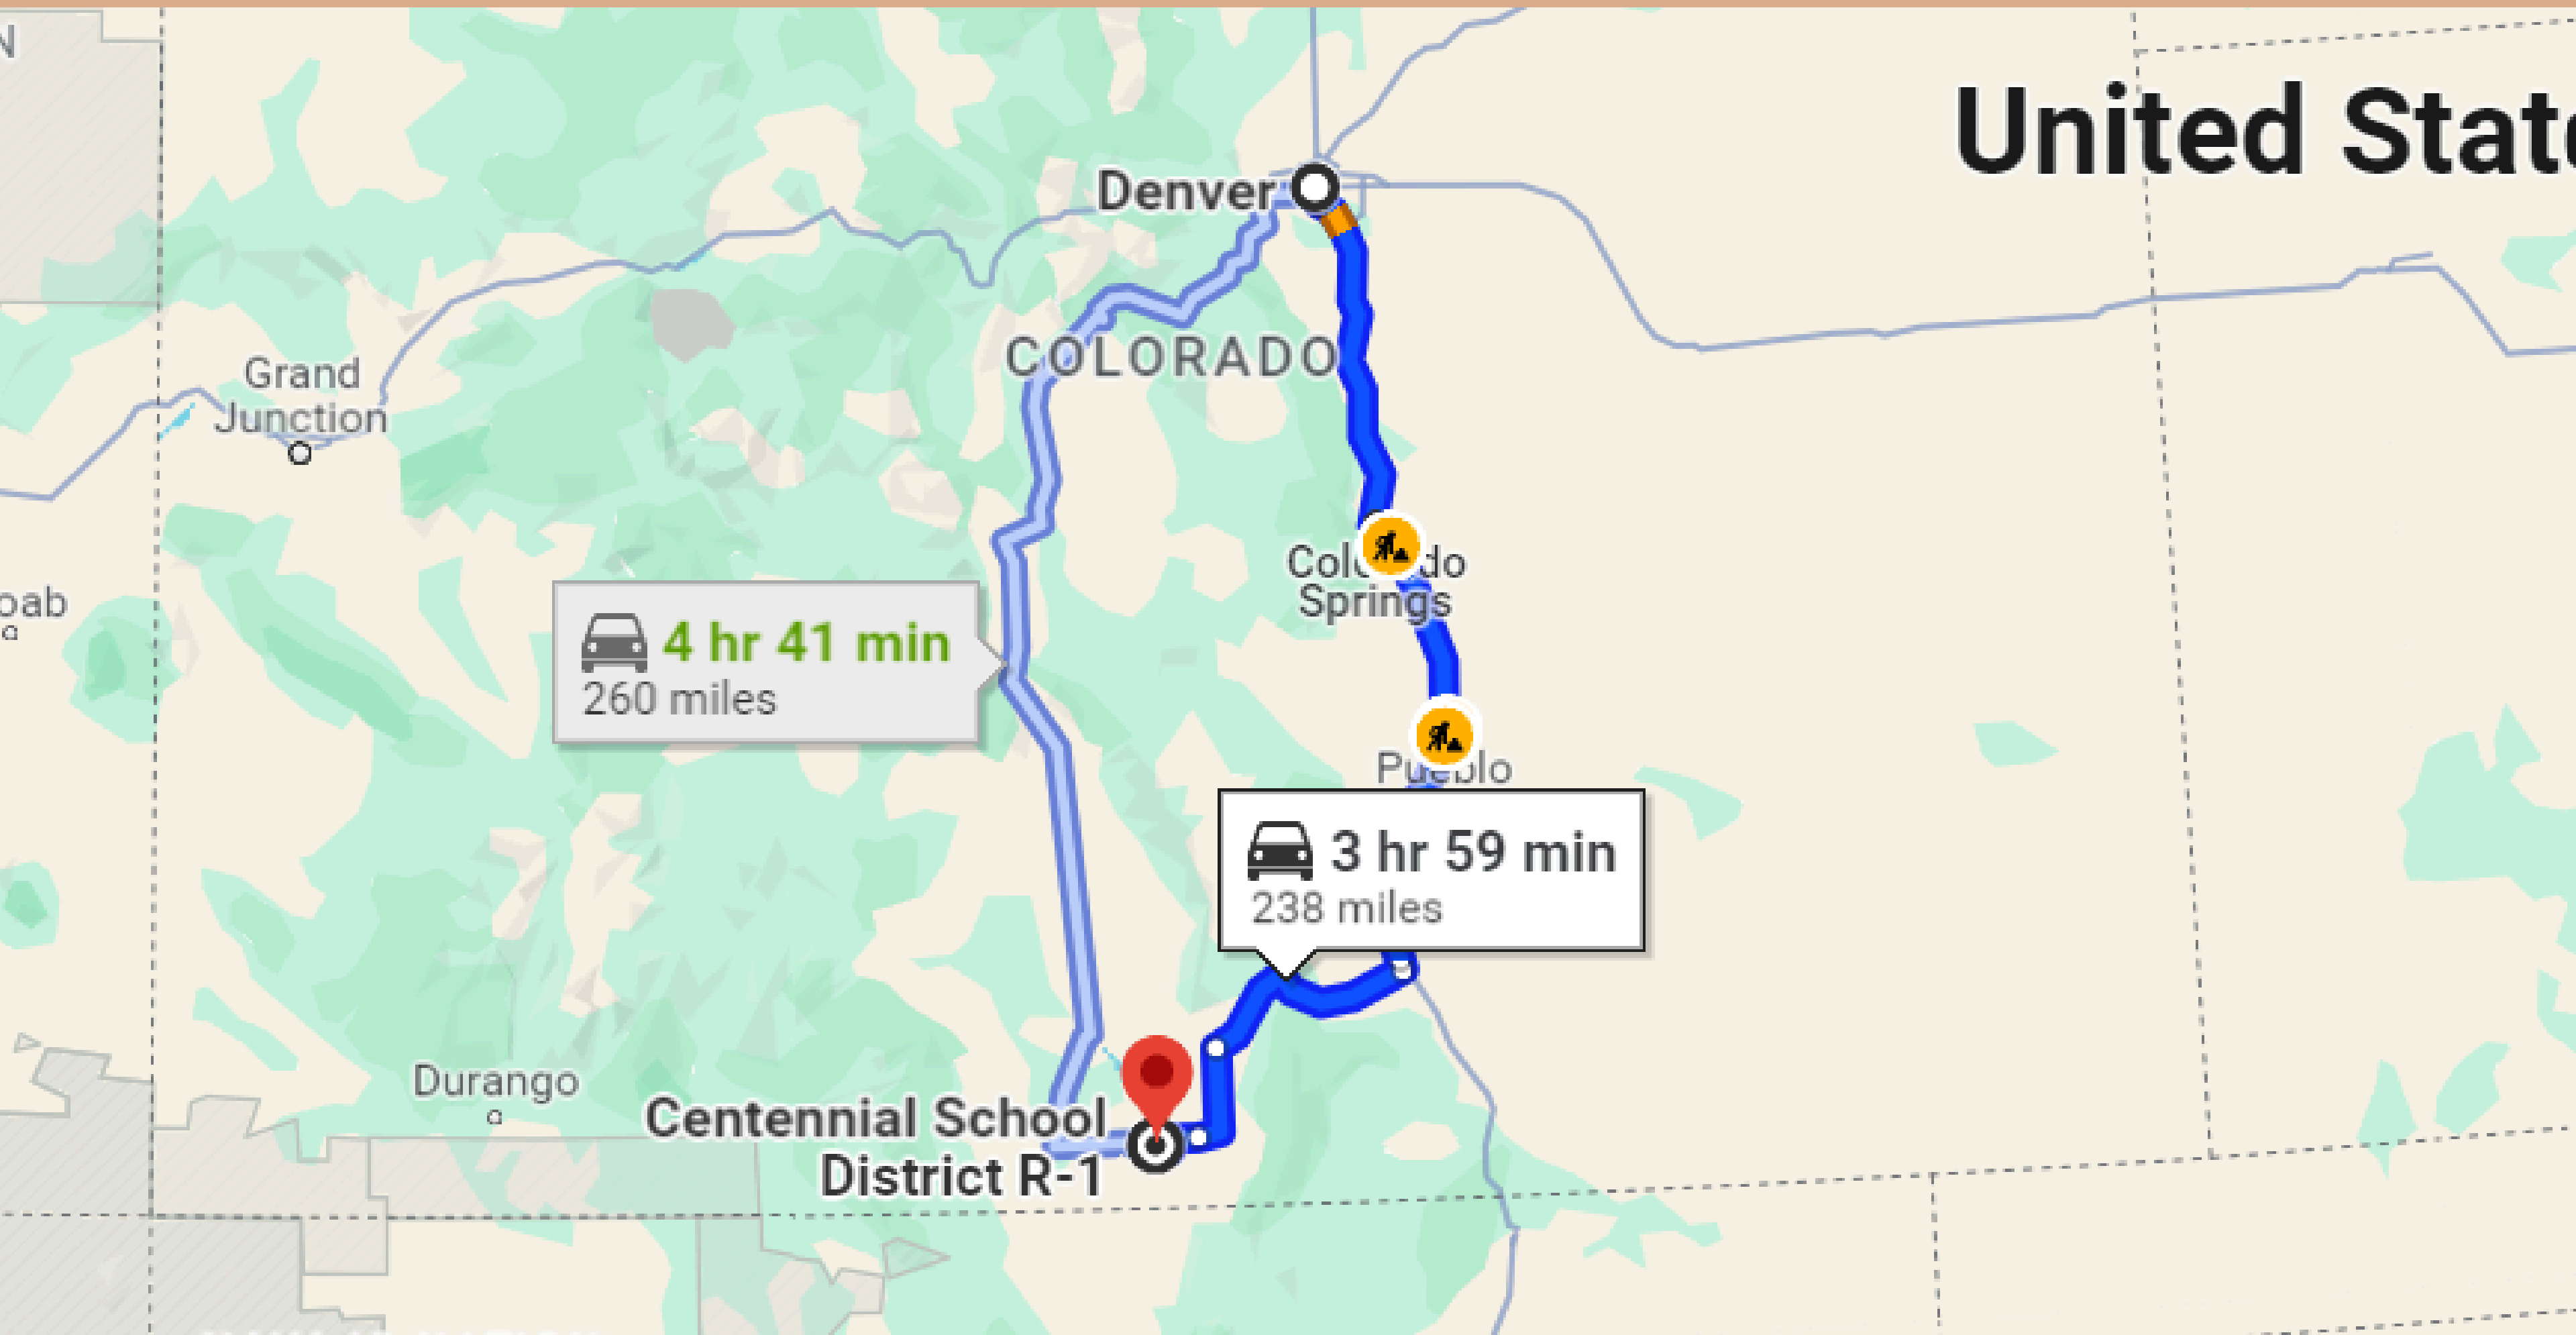

# 3 HRS & 59 MIN'S DRIVE TO DENVER

# 21-MINUTE DRIVE TO SAN LUIS TOWN

# 35-MINUTE DRIVE TO BLANCA TOWN