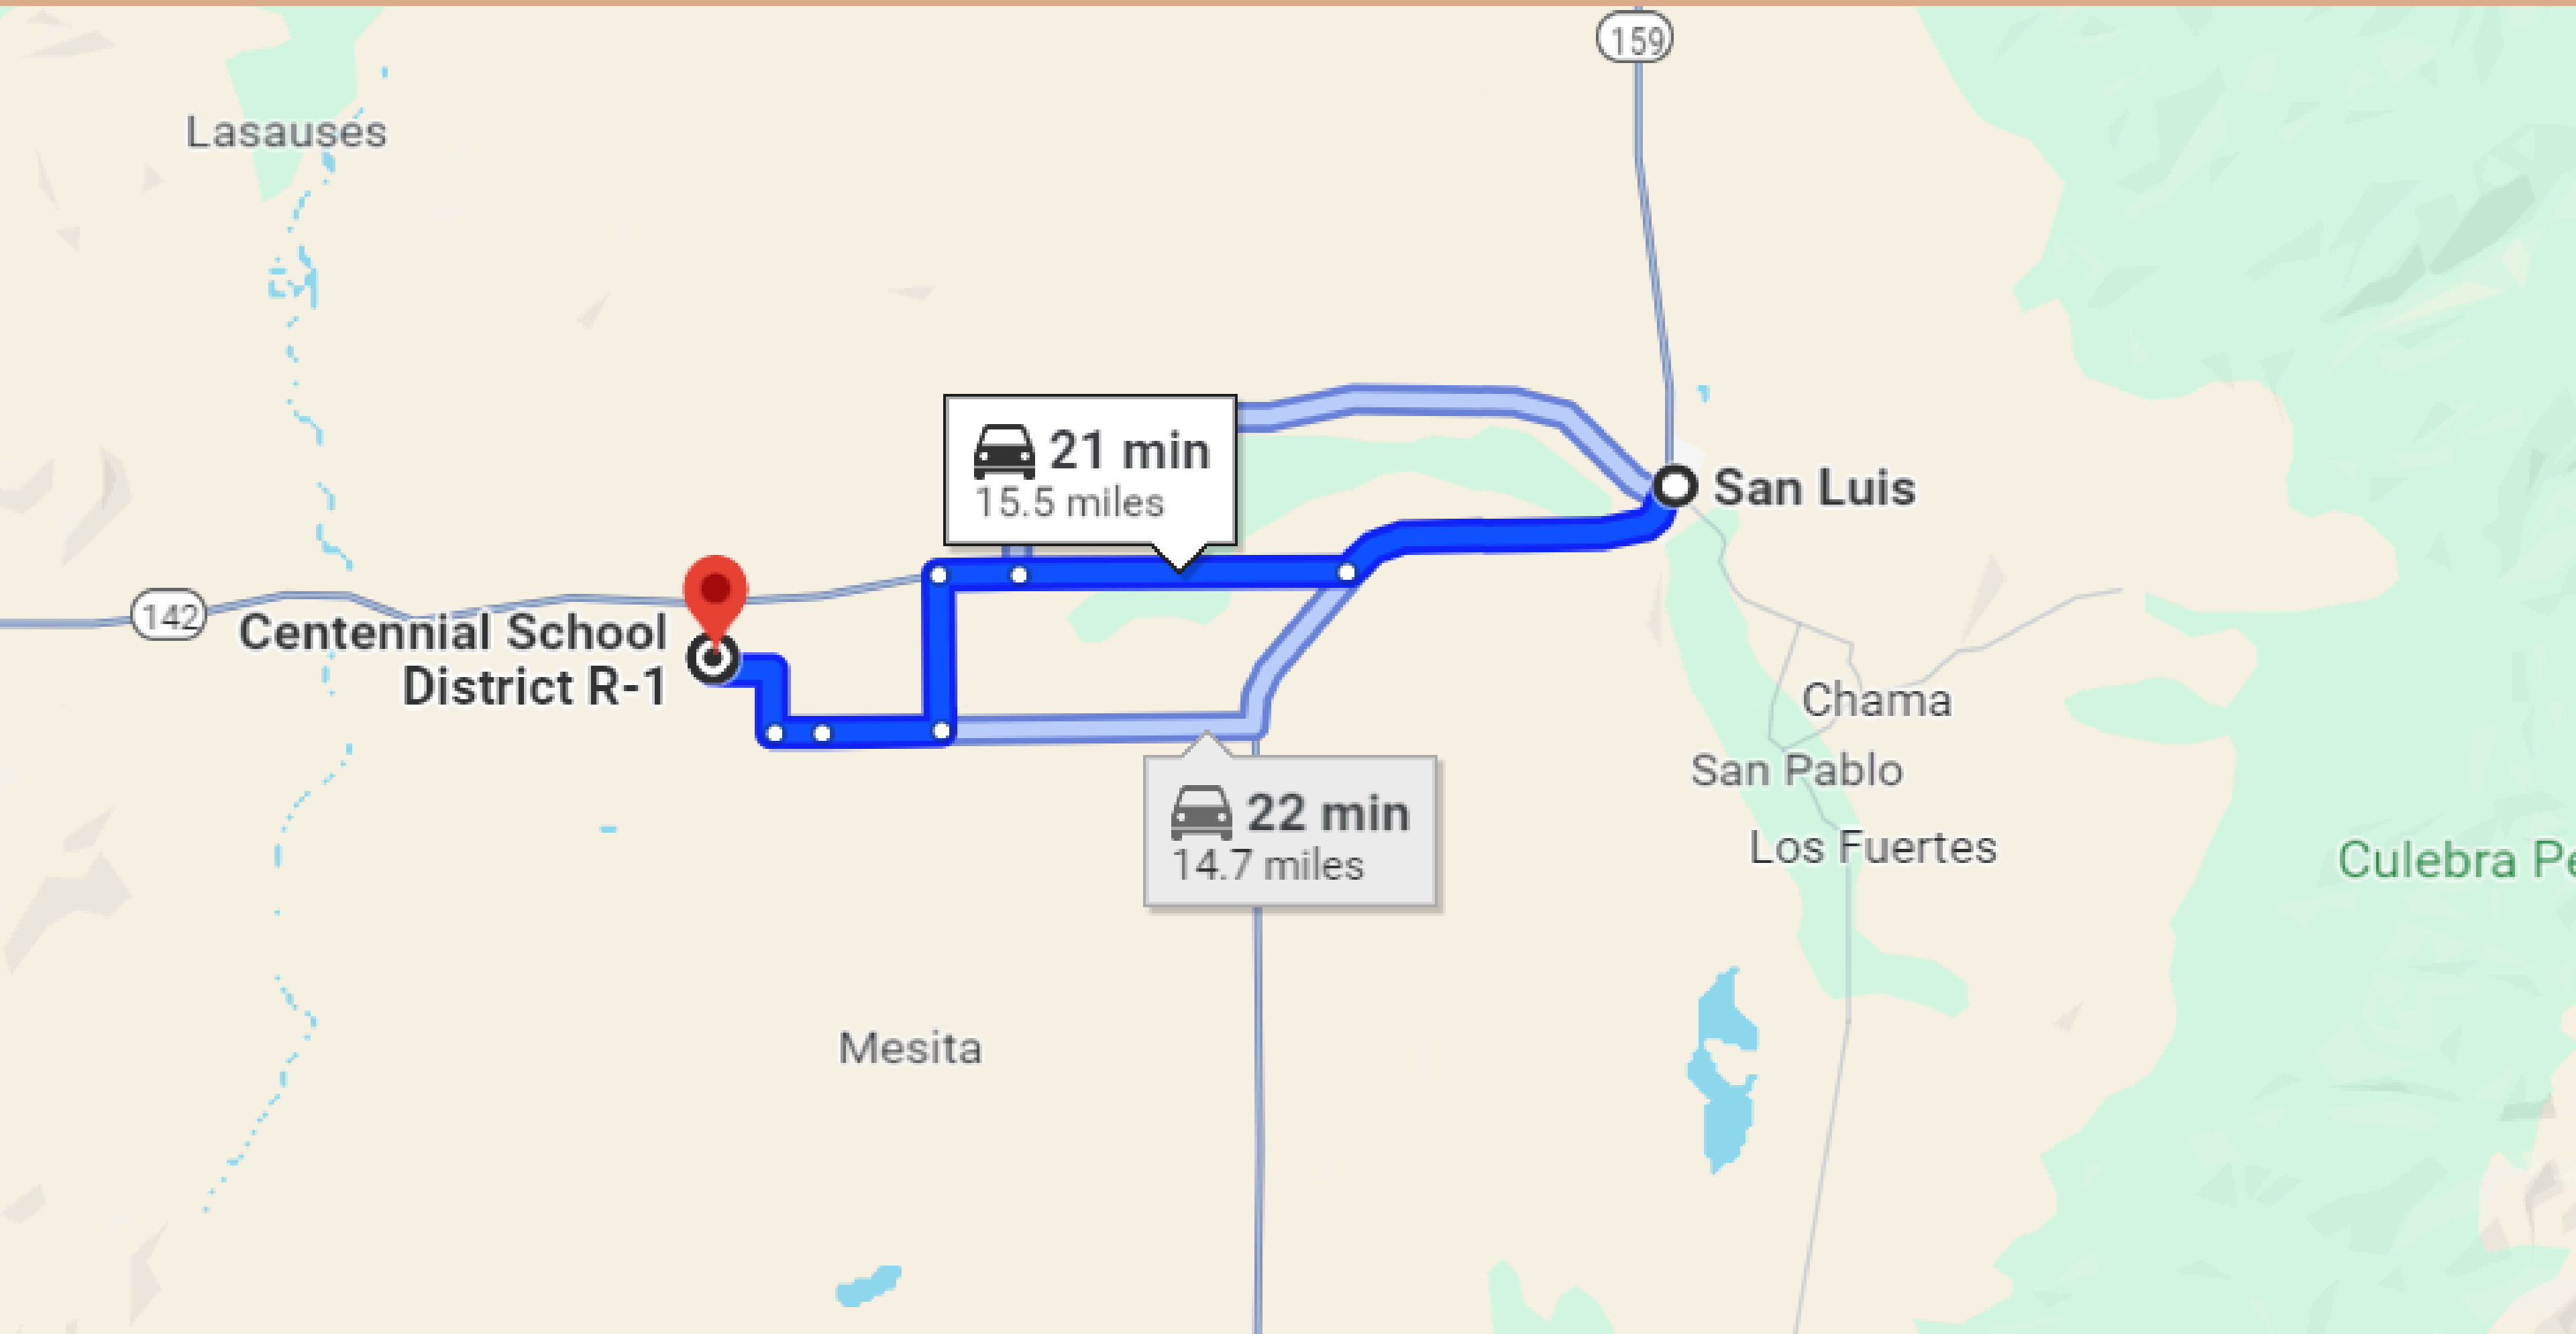

# 3 HRS & 59 MIN'S DRIVE TO DENVER

# 21-MINUTE DRIVE TO SAN LUIS TOWN

# 35-MINUTE DRIVE TO BLANCA TOWN