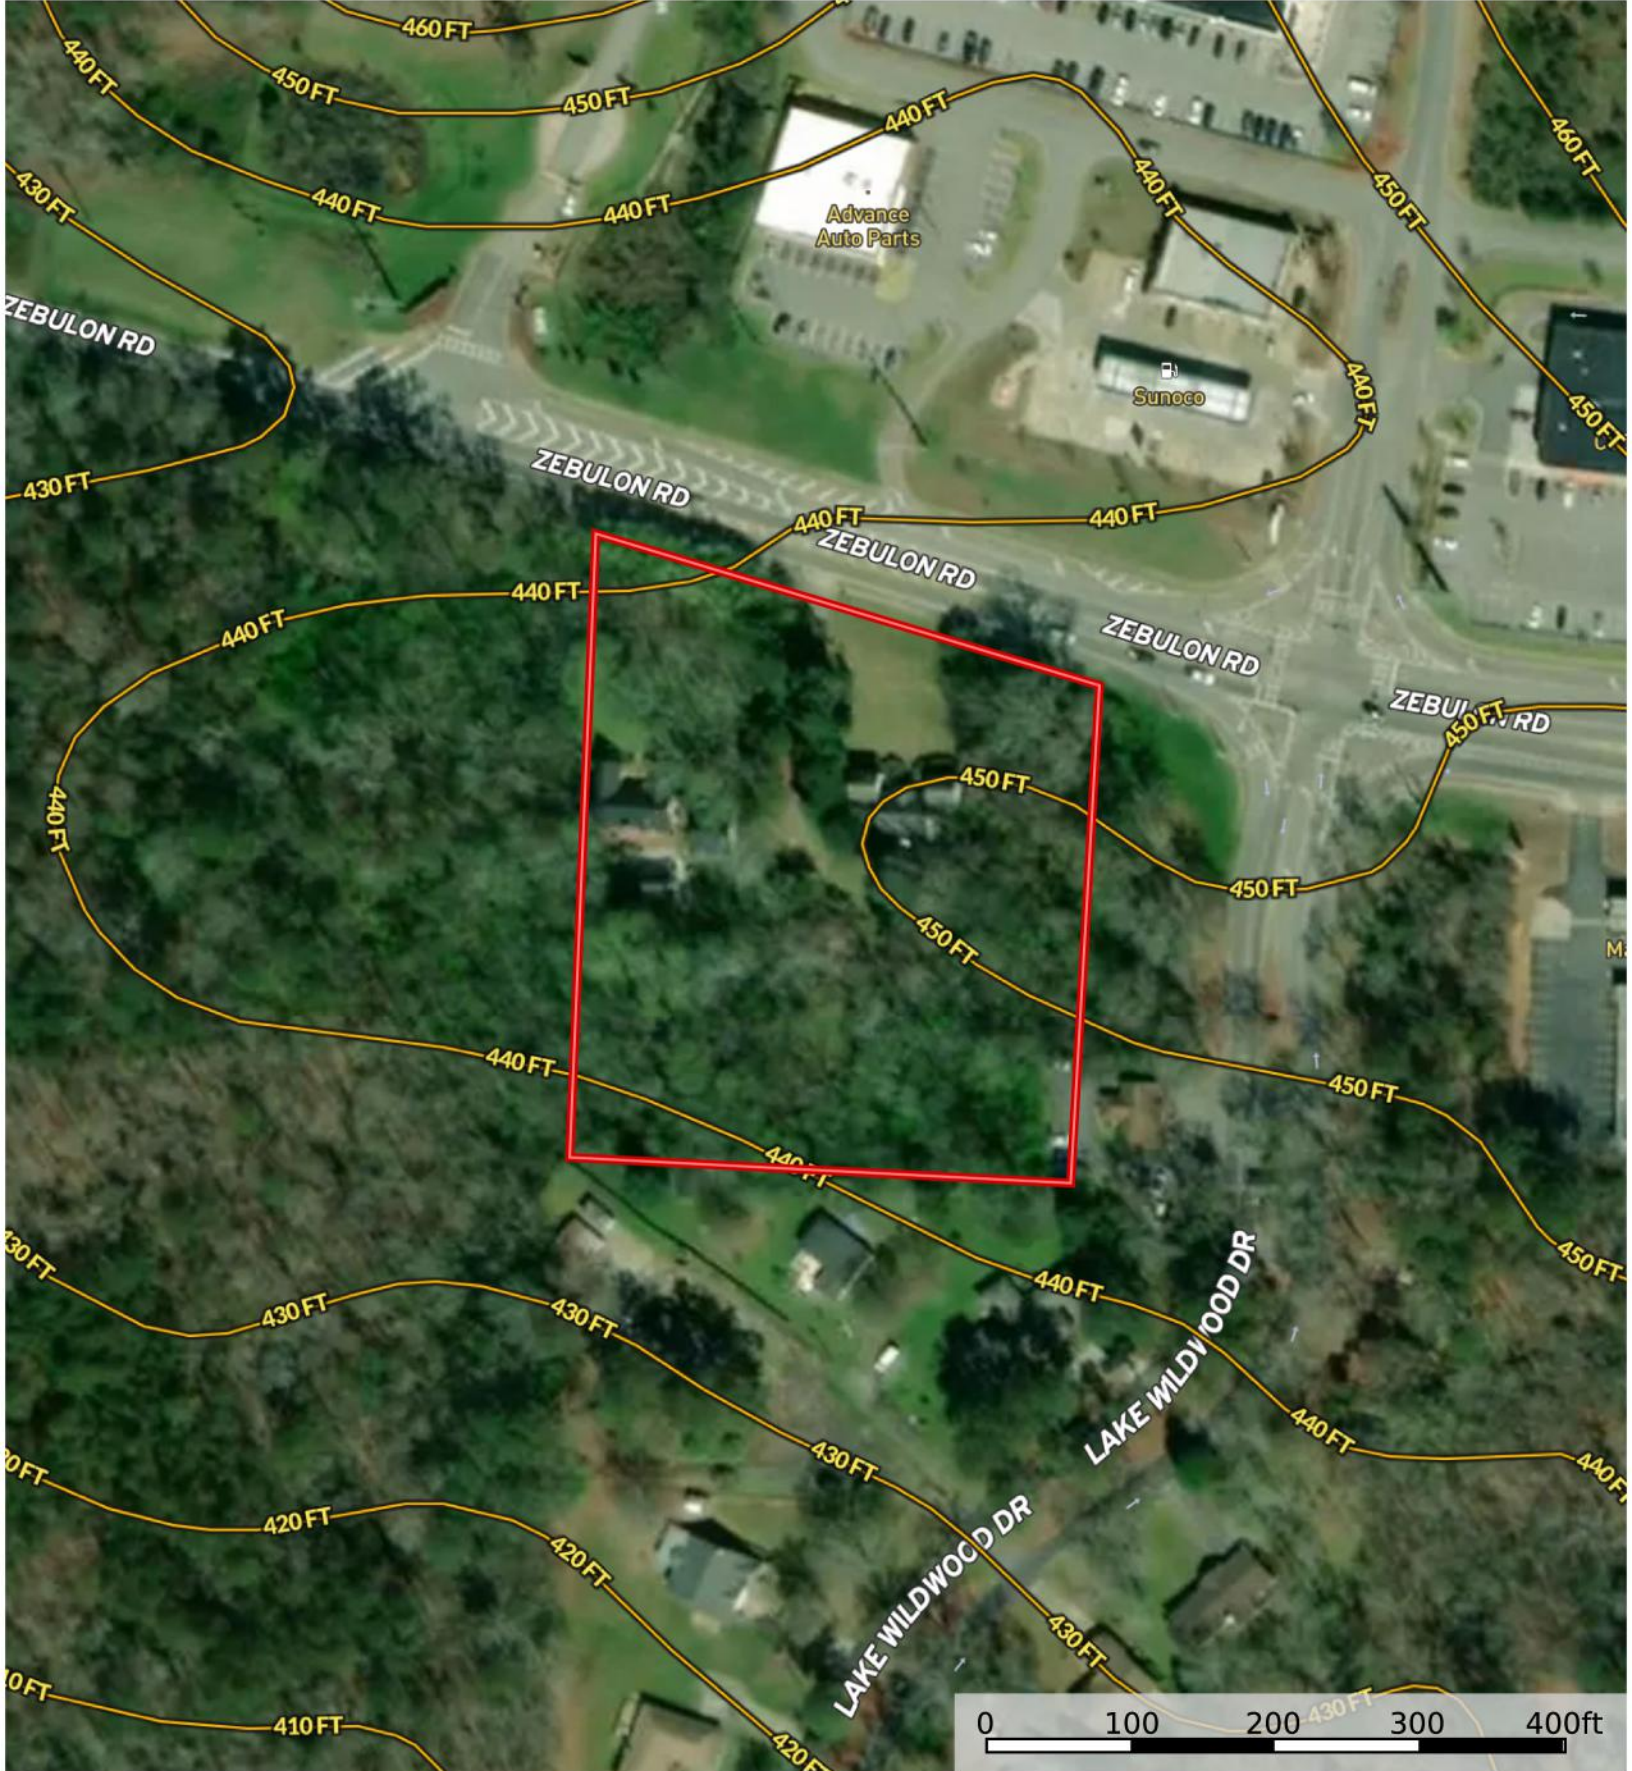

# Zebulon Road ~ Contour Lines

Bibb County, Georgia, 3.21 AC +/-

 Boundary