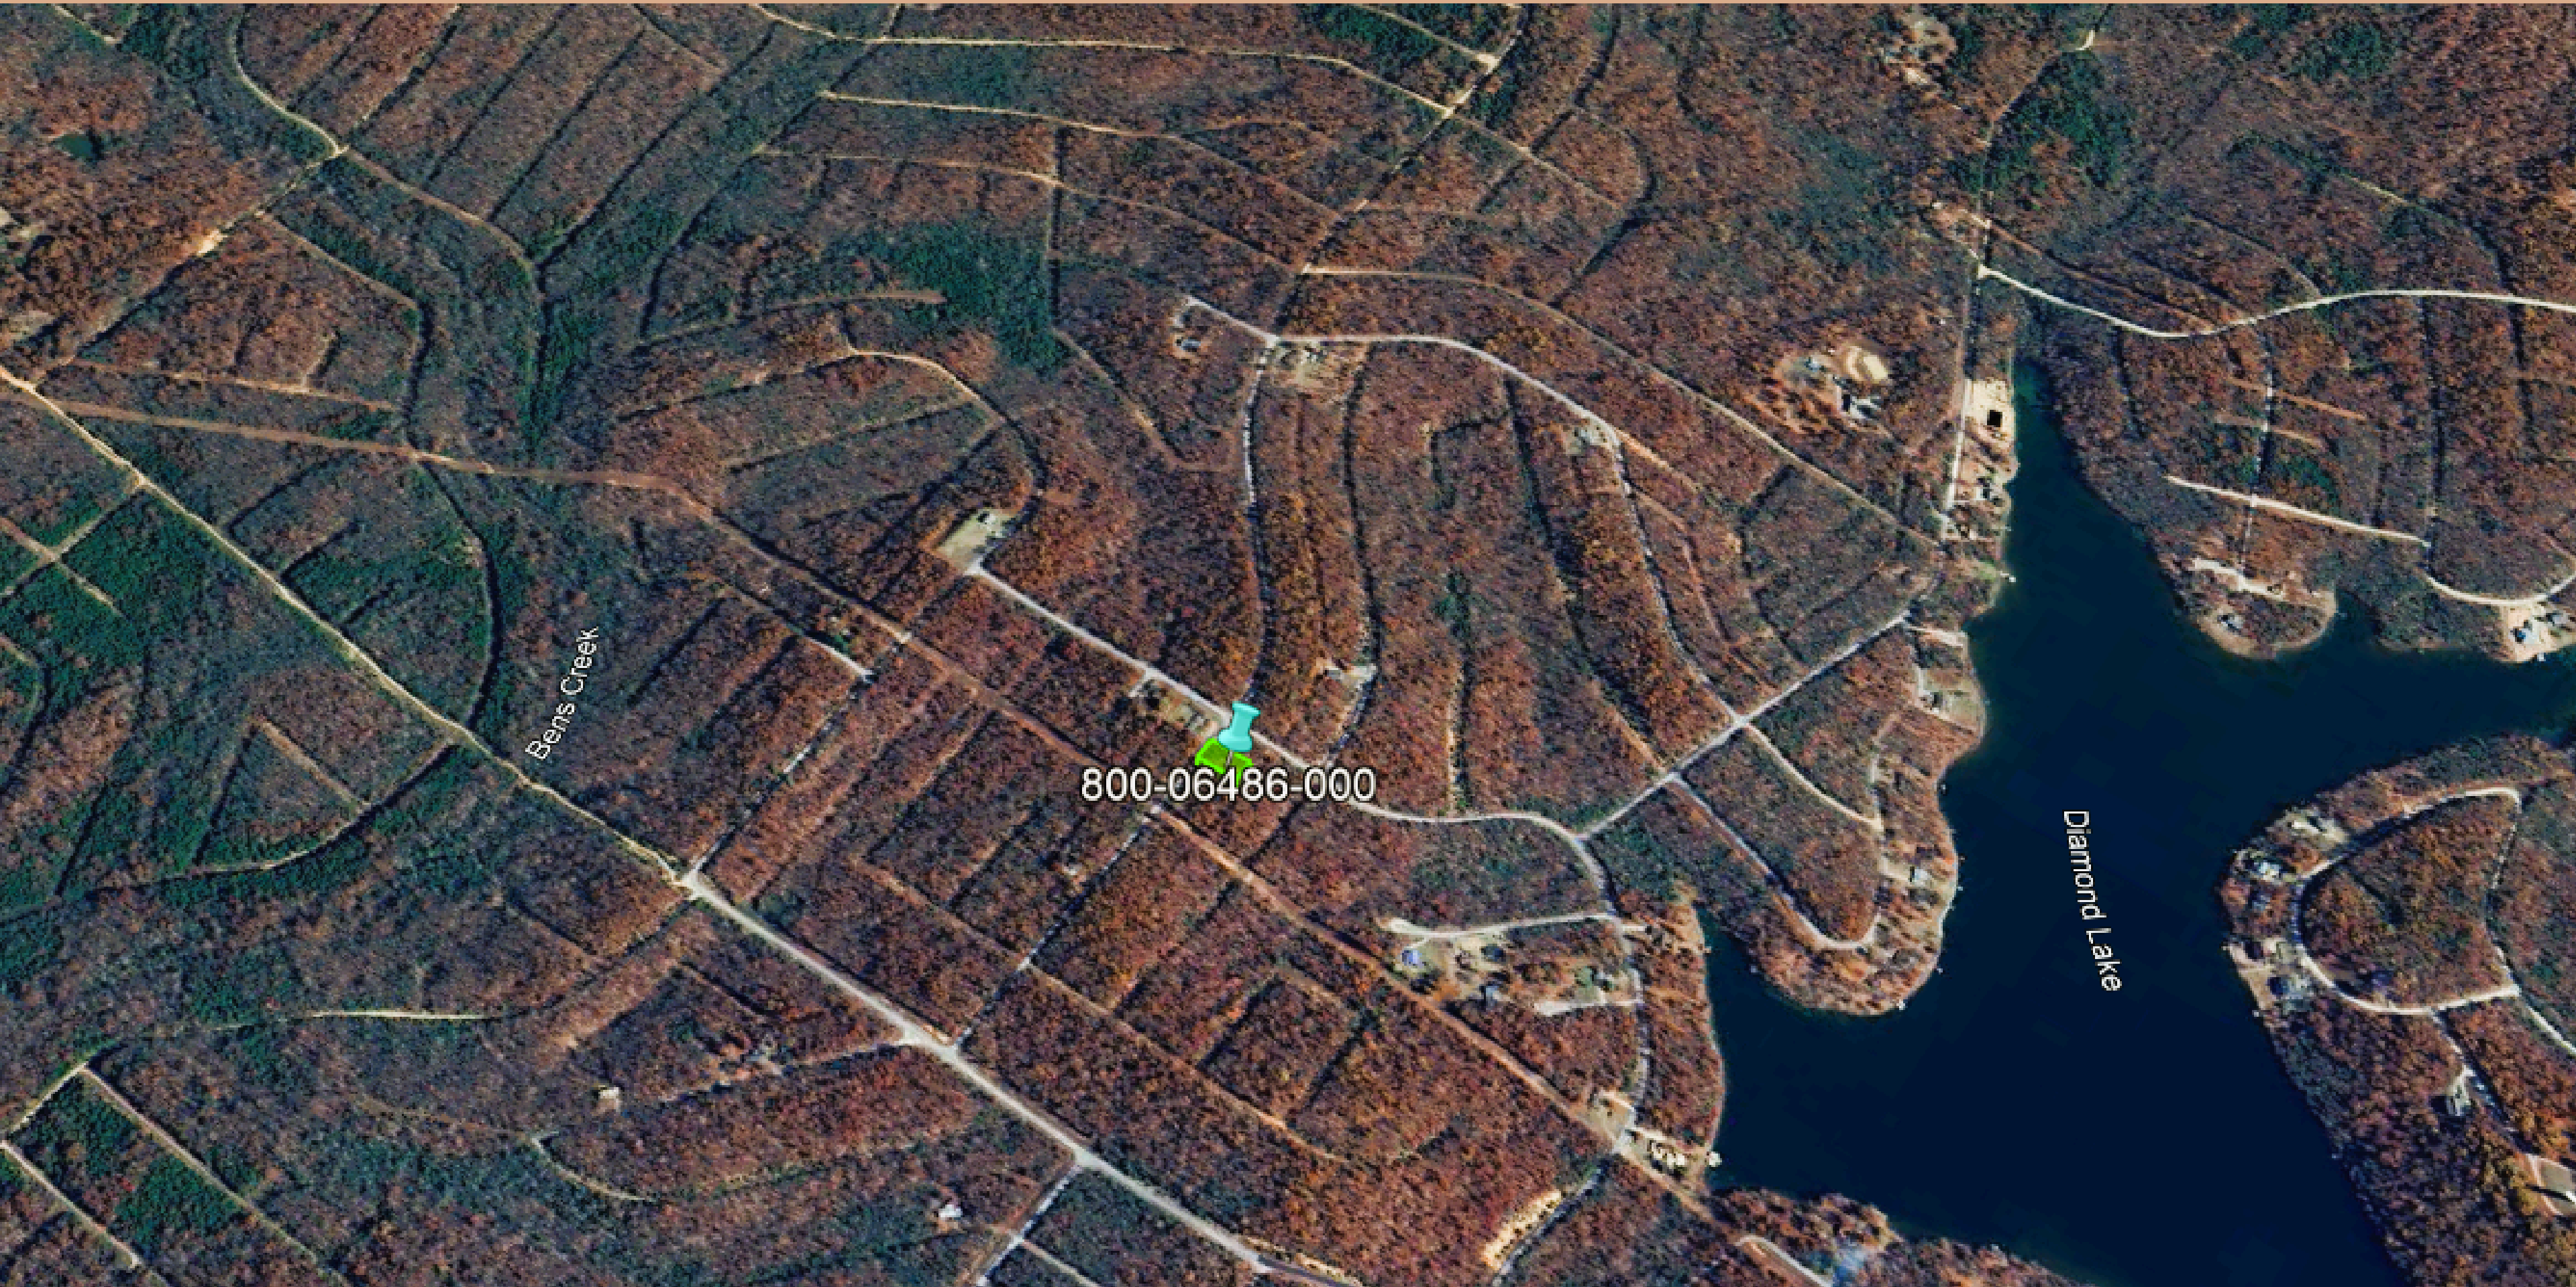

AERIAL VIEW

Bens Creek

800-06486-000

Diamond Lake

FACING SOUTH

FACING NORTH

FACING EAST

FACING WEST