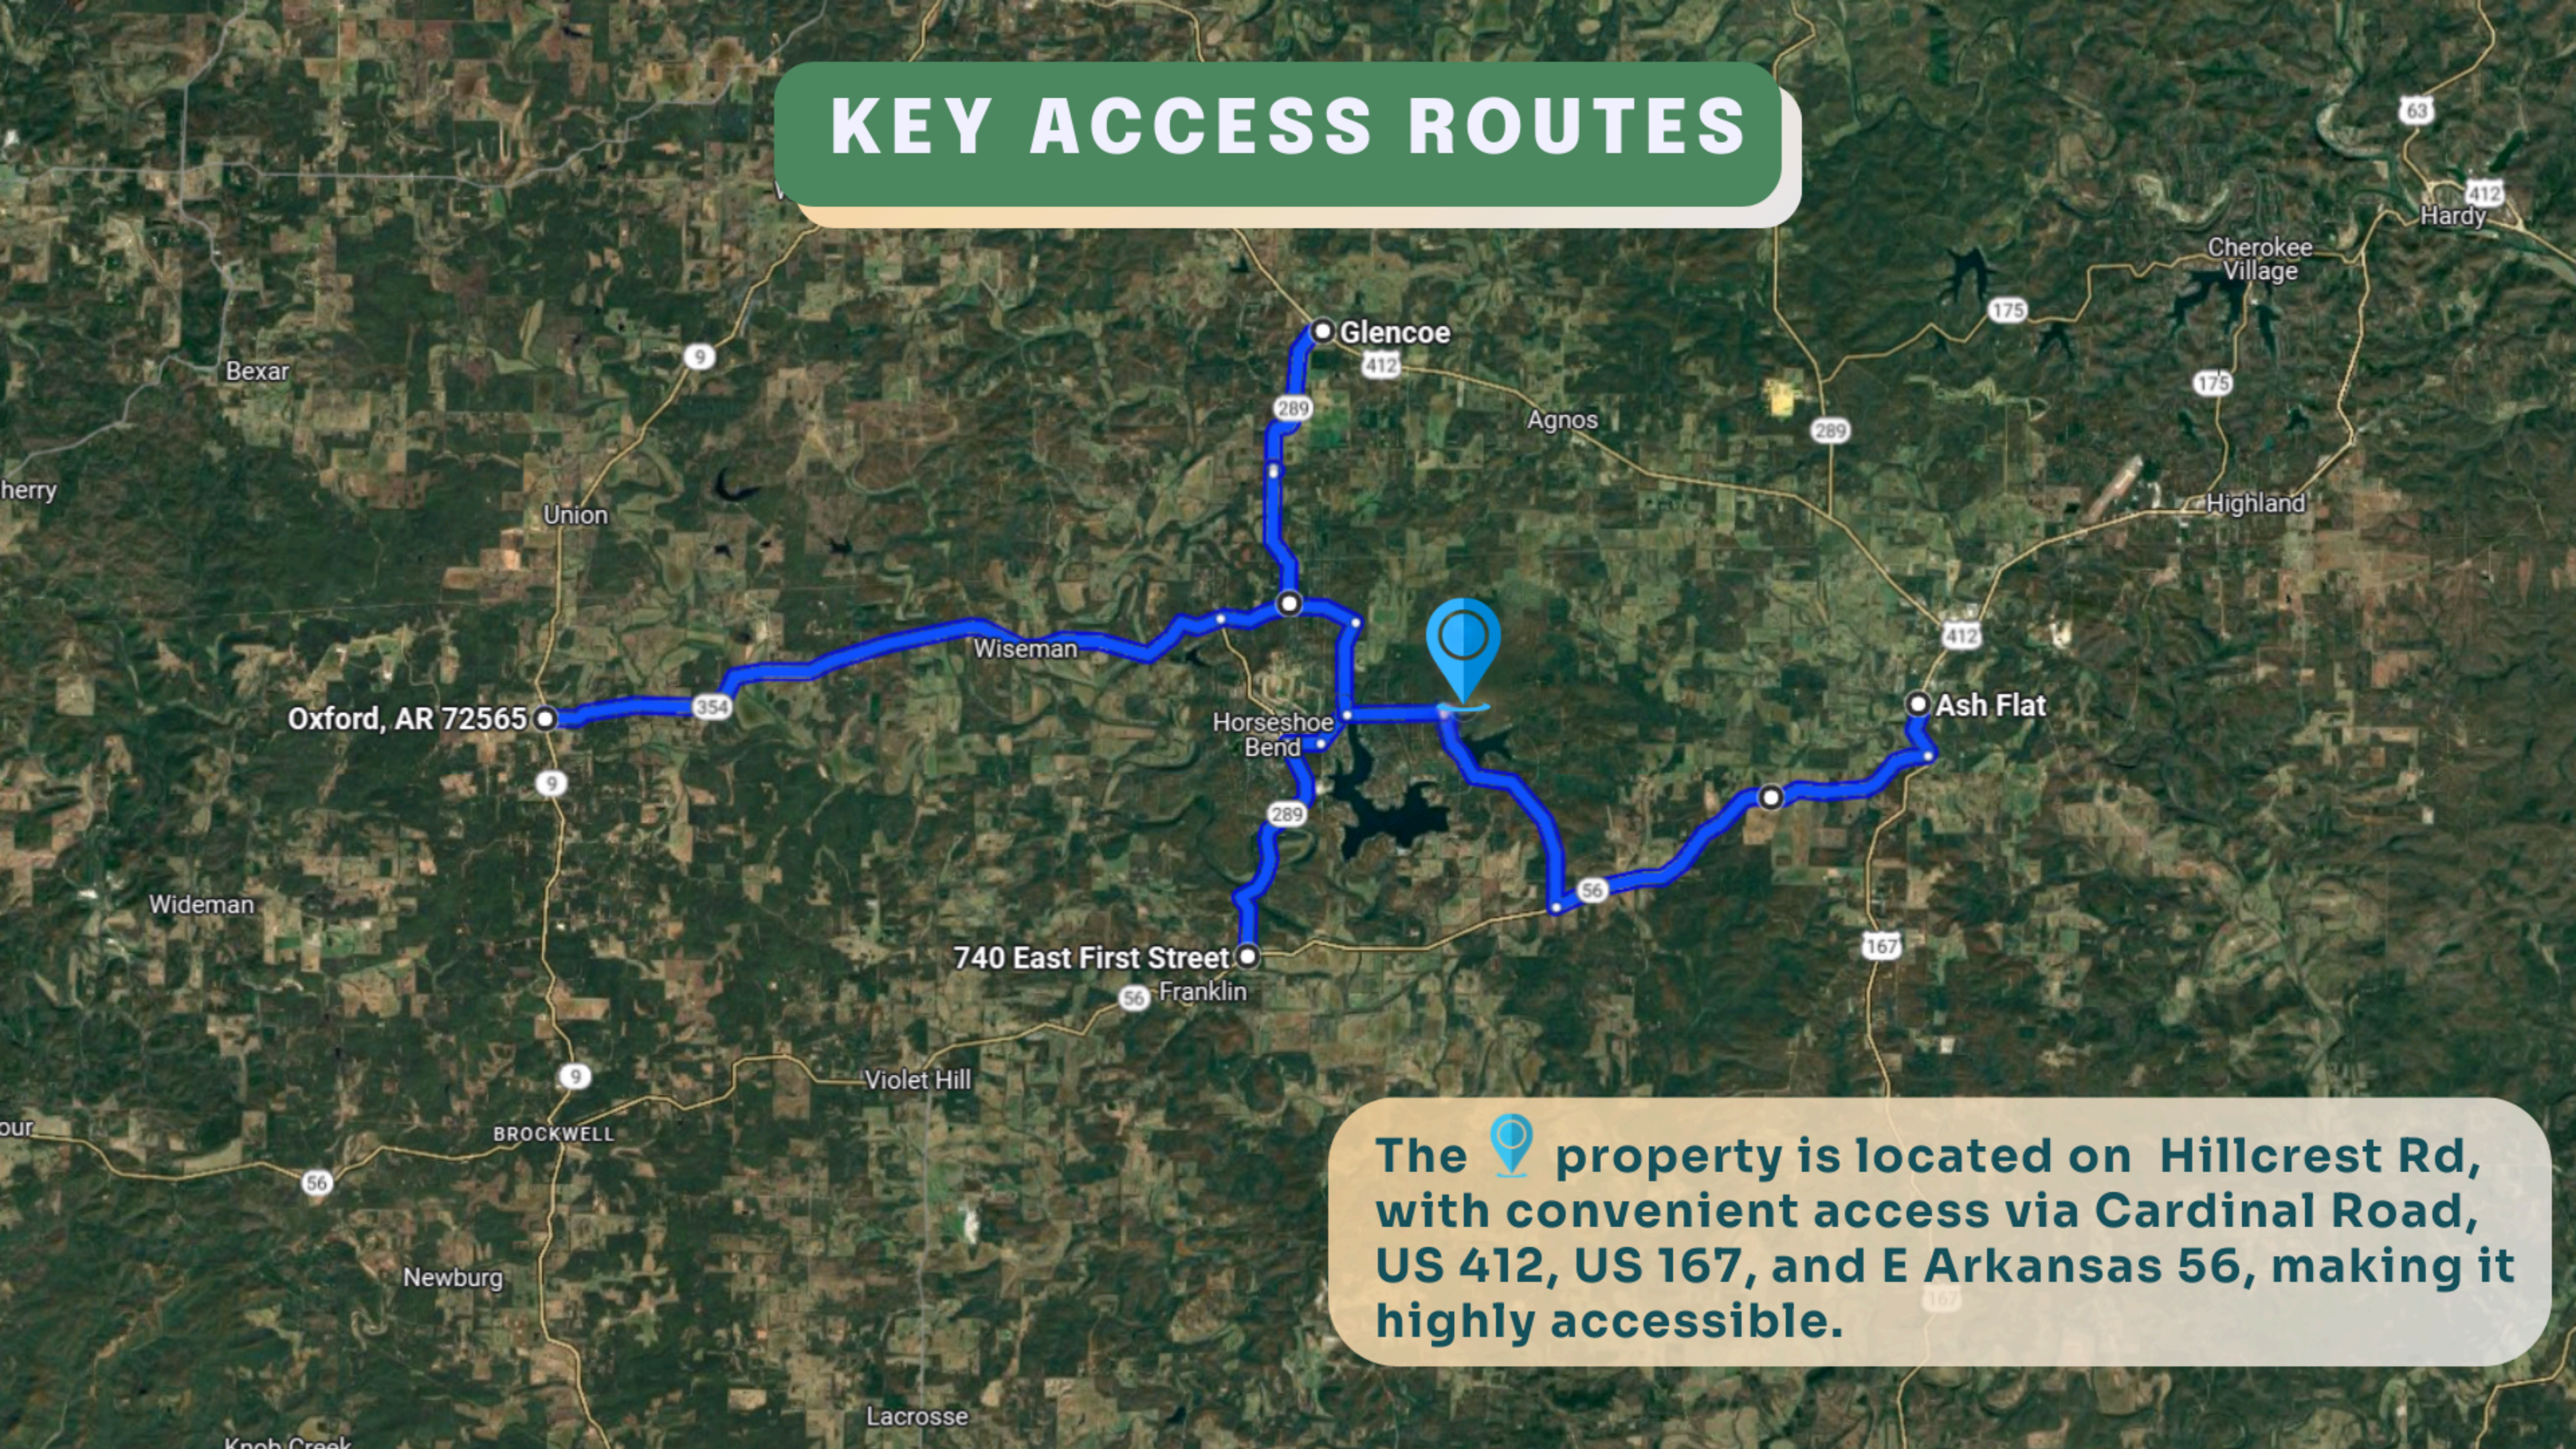

TOWN VIEW

The Church of Jesus Christ of Latter...

Wiseman

Horseshoe Bend

Diamond Lake Boat Launch

Crown Lake Resort & Spa

Box Hound Marina Resort & RV Park

Crown Lake

 **Property**

Myron Baptist Church 

56

56

COUNTY VIEW

Property

KEY ACCESS ROUTES

The  property is located on Hillcrest Rd, with convenient access via Cardinal Road, US 412, US 167, and E Arkansas 56, making it highly accessible.

ROAD ACCESS TO THE PROPERTY

- 2.1 miles to the right is the property.
- The road is in cement paved.

DRIVING DIRECTIONS

Horseshoe Bend

Golf on Turkey Mountain
Recently viewed

Our Neighborhood Fresh Market
Recently viewed

6 min
2.9 miles

PETERO'S farm

Diamond Lake Boat Launch

Diamond Lake

Crown Lake Resort & Spa
Recently viewed

Crown Lake

Strawberry River
Recently viewed

Head south on 3rd St for 0.1 mi, turn left onto W Church St for 0.6 mi, then left on Moonstone Blvd for 1.8 mi. Turn left onto S Pine Ridge Dr for 0.1 mi, then right onto Hillcrest Rd. The property is on the right.