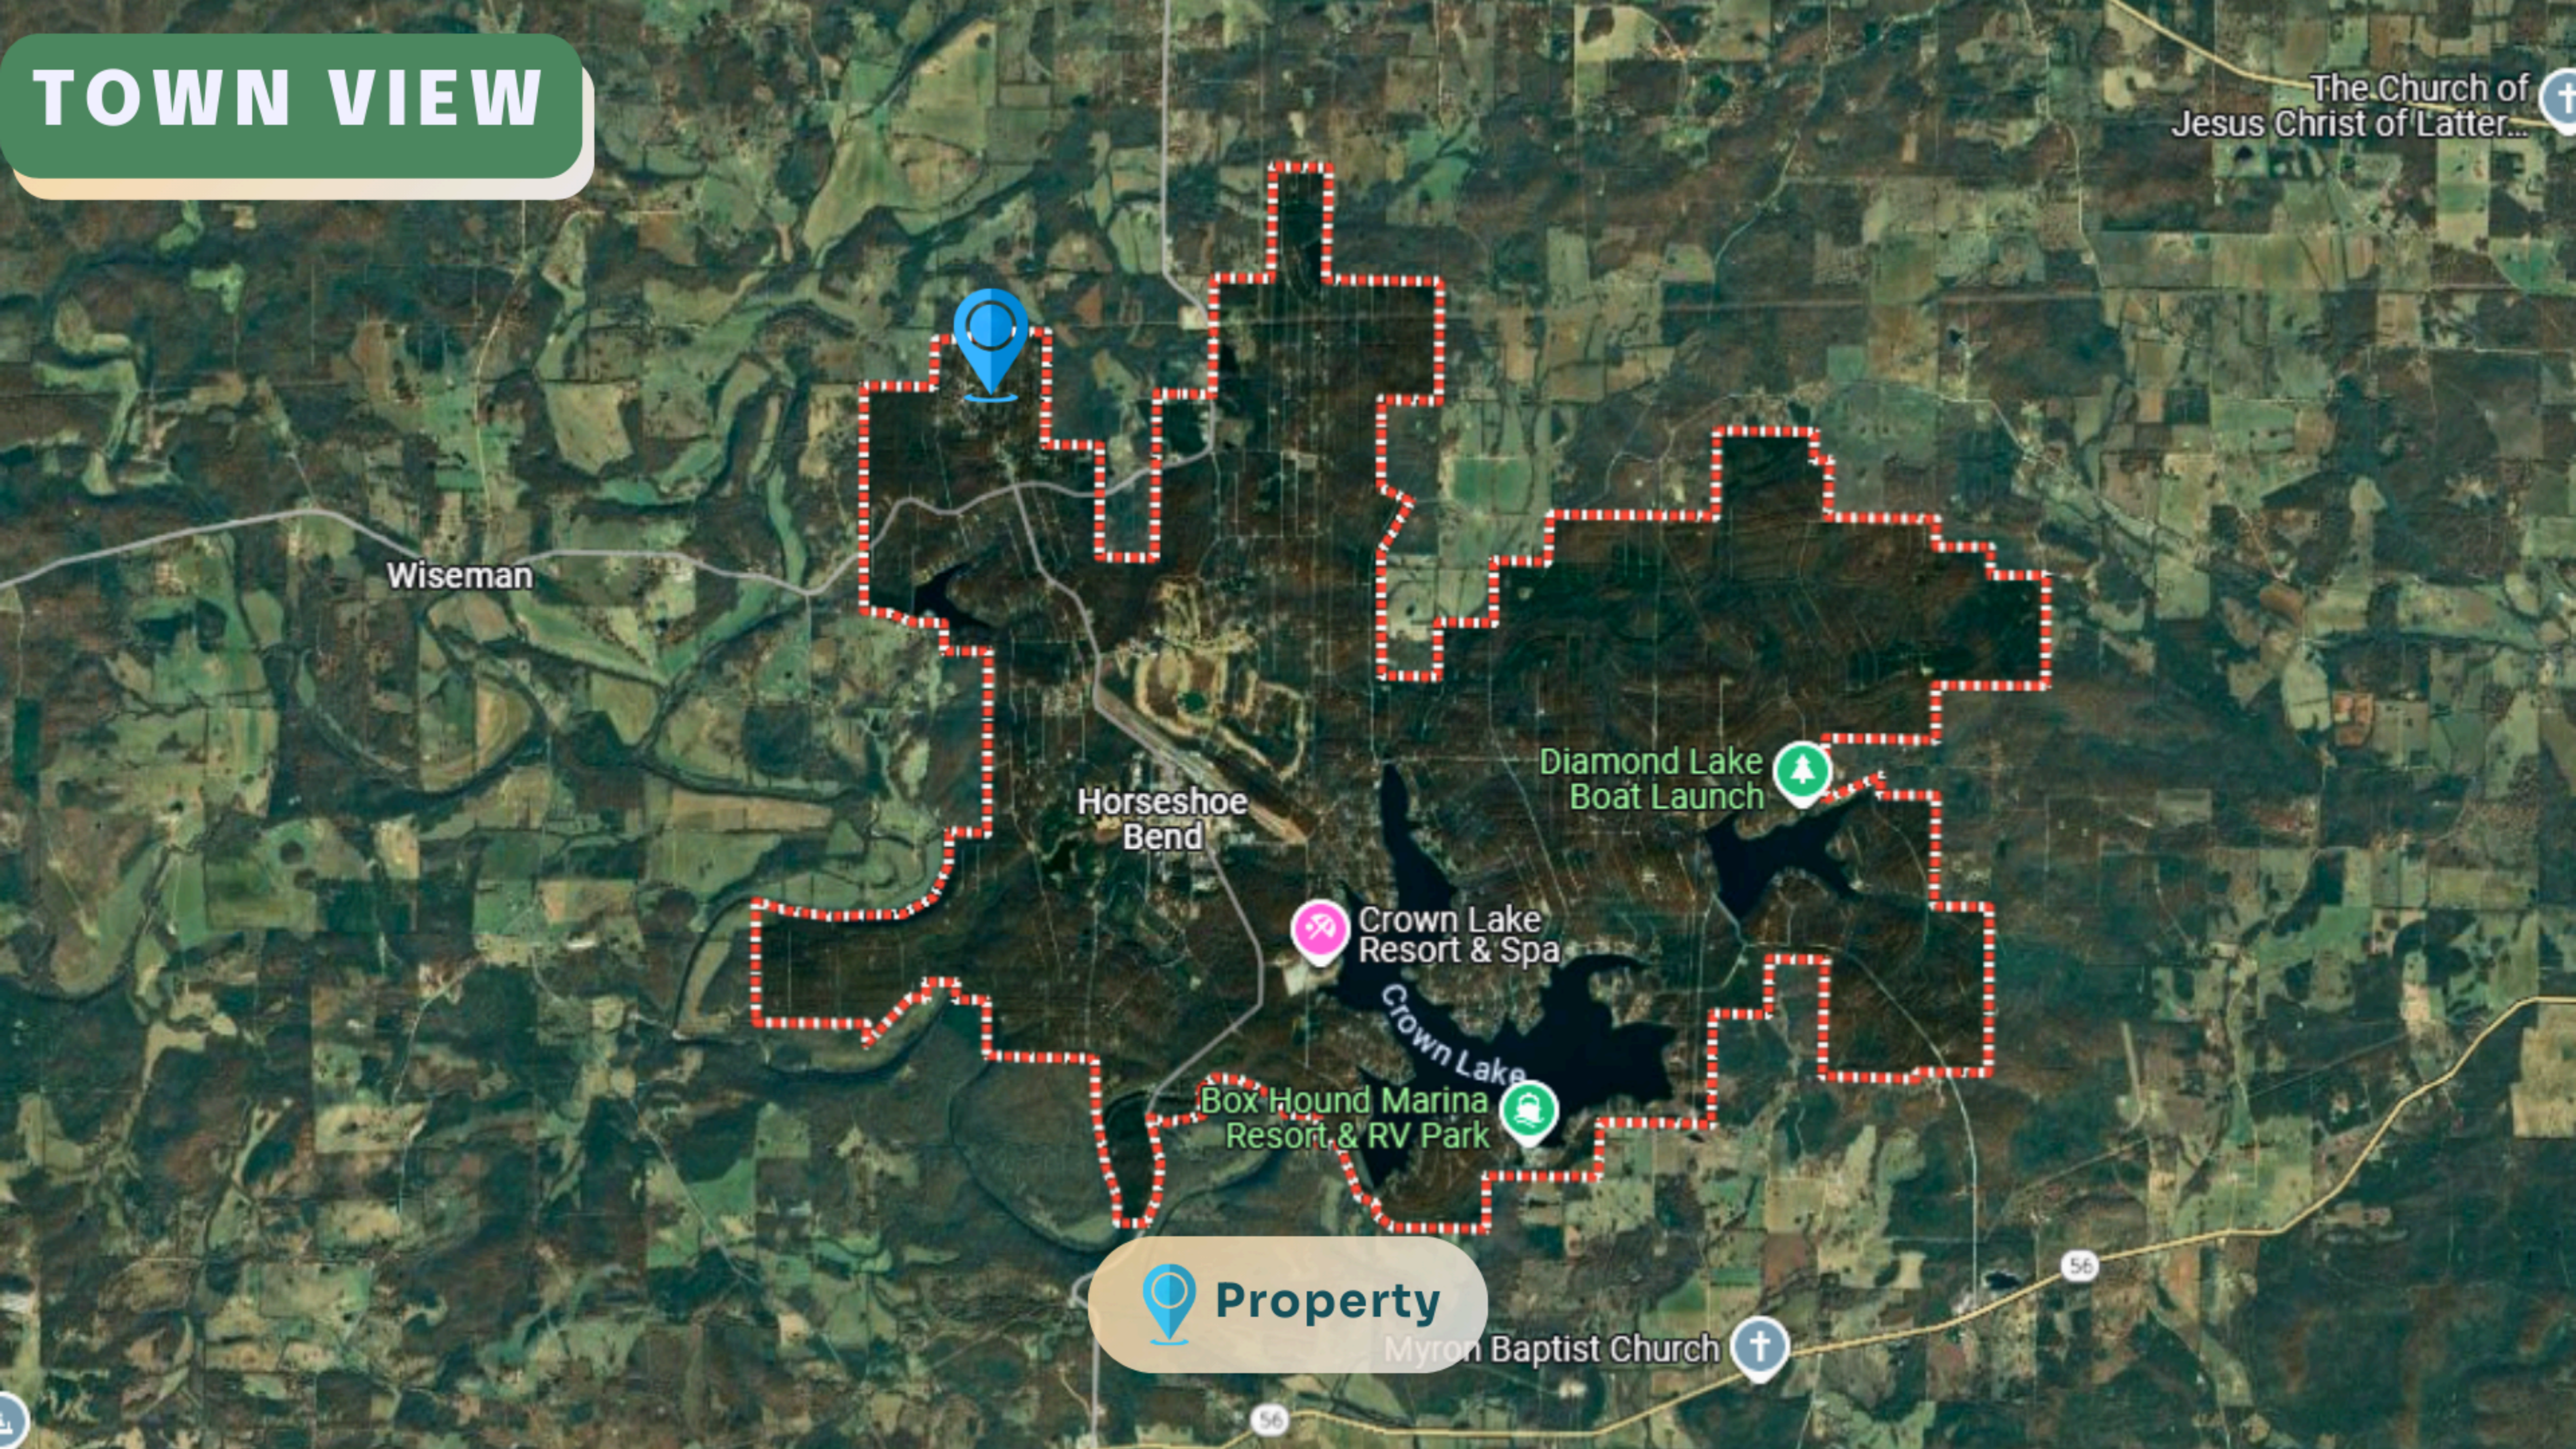

TOWN VIEW

The Church of Jesus Christ of Latter...

Wiseman

Horseshoe Bend

Diamond Lake Boat Launch

Crown Lake Resort & Spa

Box Hound Marina Resort & RV Park

Crown Lake

 **Property**

Myron Baptist Church 

56

56

COUNTY VIEW

Property

KEY ACCESS ROUTES

The  property is located on Hillcrest Rd, with convenient access via Cardinal Road, US 412, US 167, and E Arkansas 56, making it highly accessible.

ROAD ACCESS TO THE PROPERTY

- 2.1 miles to the right is the property.
- The road is in cement paved.

DRIVING DIRECTIONS

Horseshoe Bend

Golf on Turkey Mountain
Recently viewed

Our Neighborhood Fresh Market
Recently viewed

6 min
2.9 miles

PETERO'S farm

Diamond Lake Boat Launch

Diamond Lake

Crown Lake Resort & Spa
Recently viewed

Crown Lake

Strawberry River
Recently viewed

Head south on 3rd St for 0.1 mi, turn left onto W Church St for 0.6 mi, then left on Moonstone Blvd for 1.8 mi. Turn left onto S Pine Ridge Dr for 0.1 mi, then right onto Hillcrest Rd. The property is on the right.