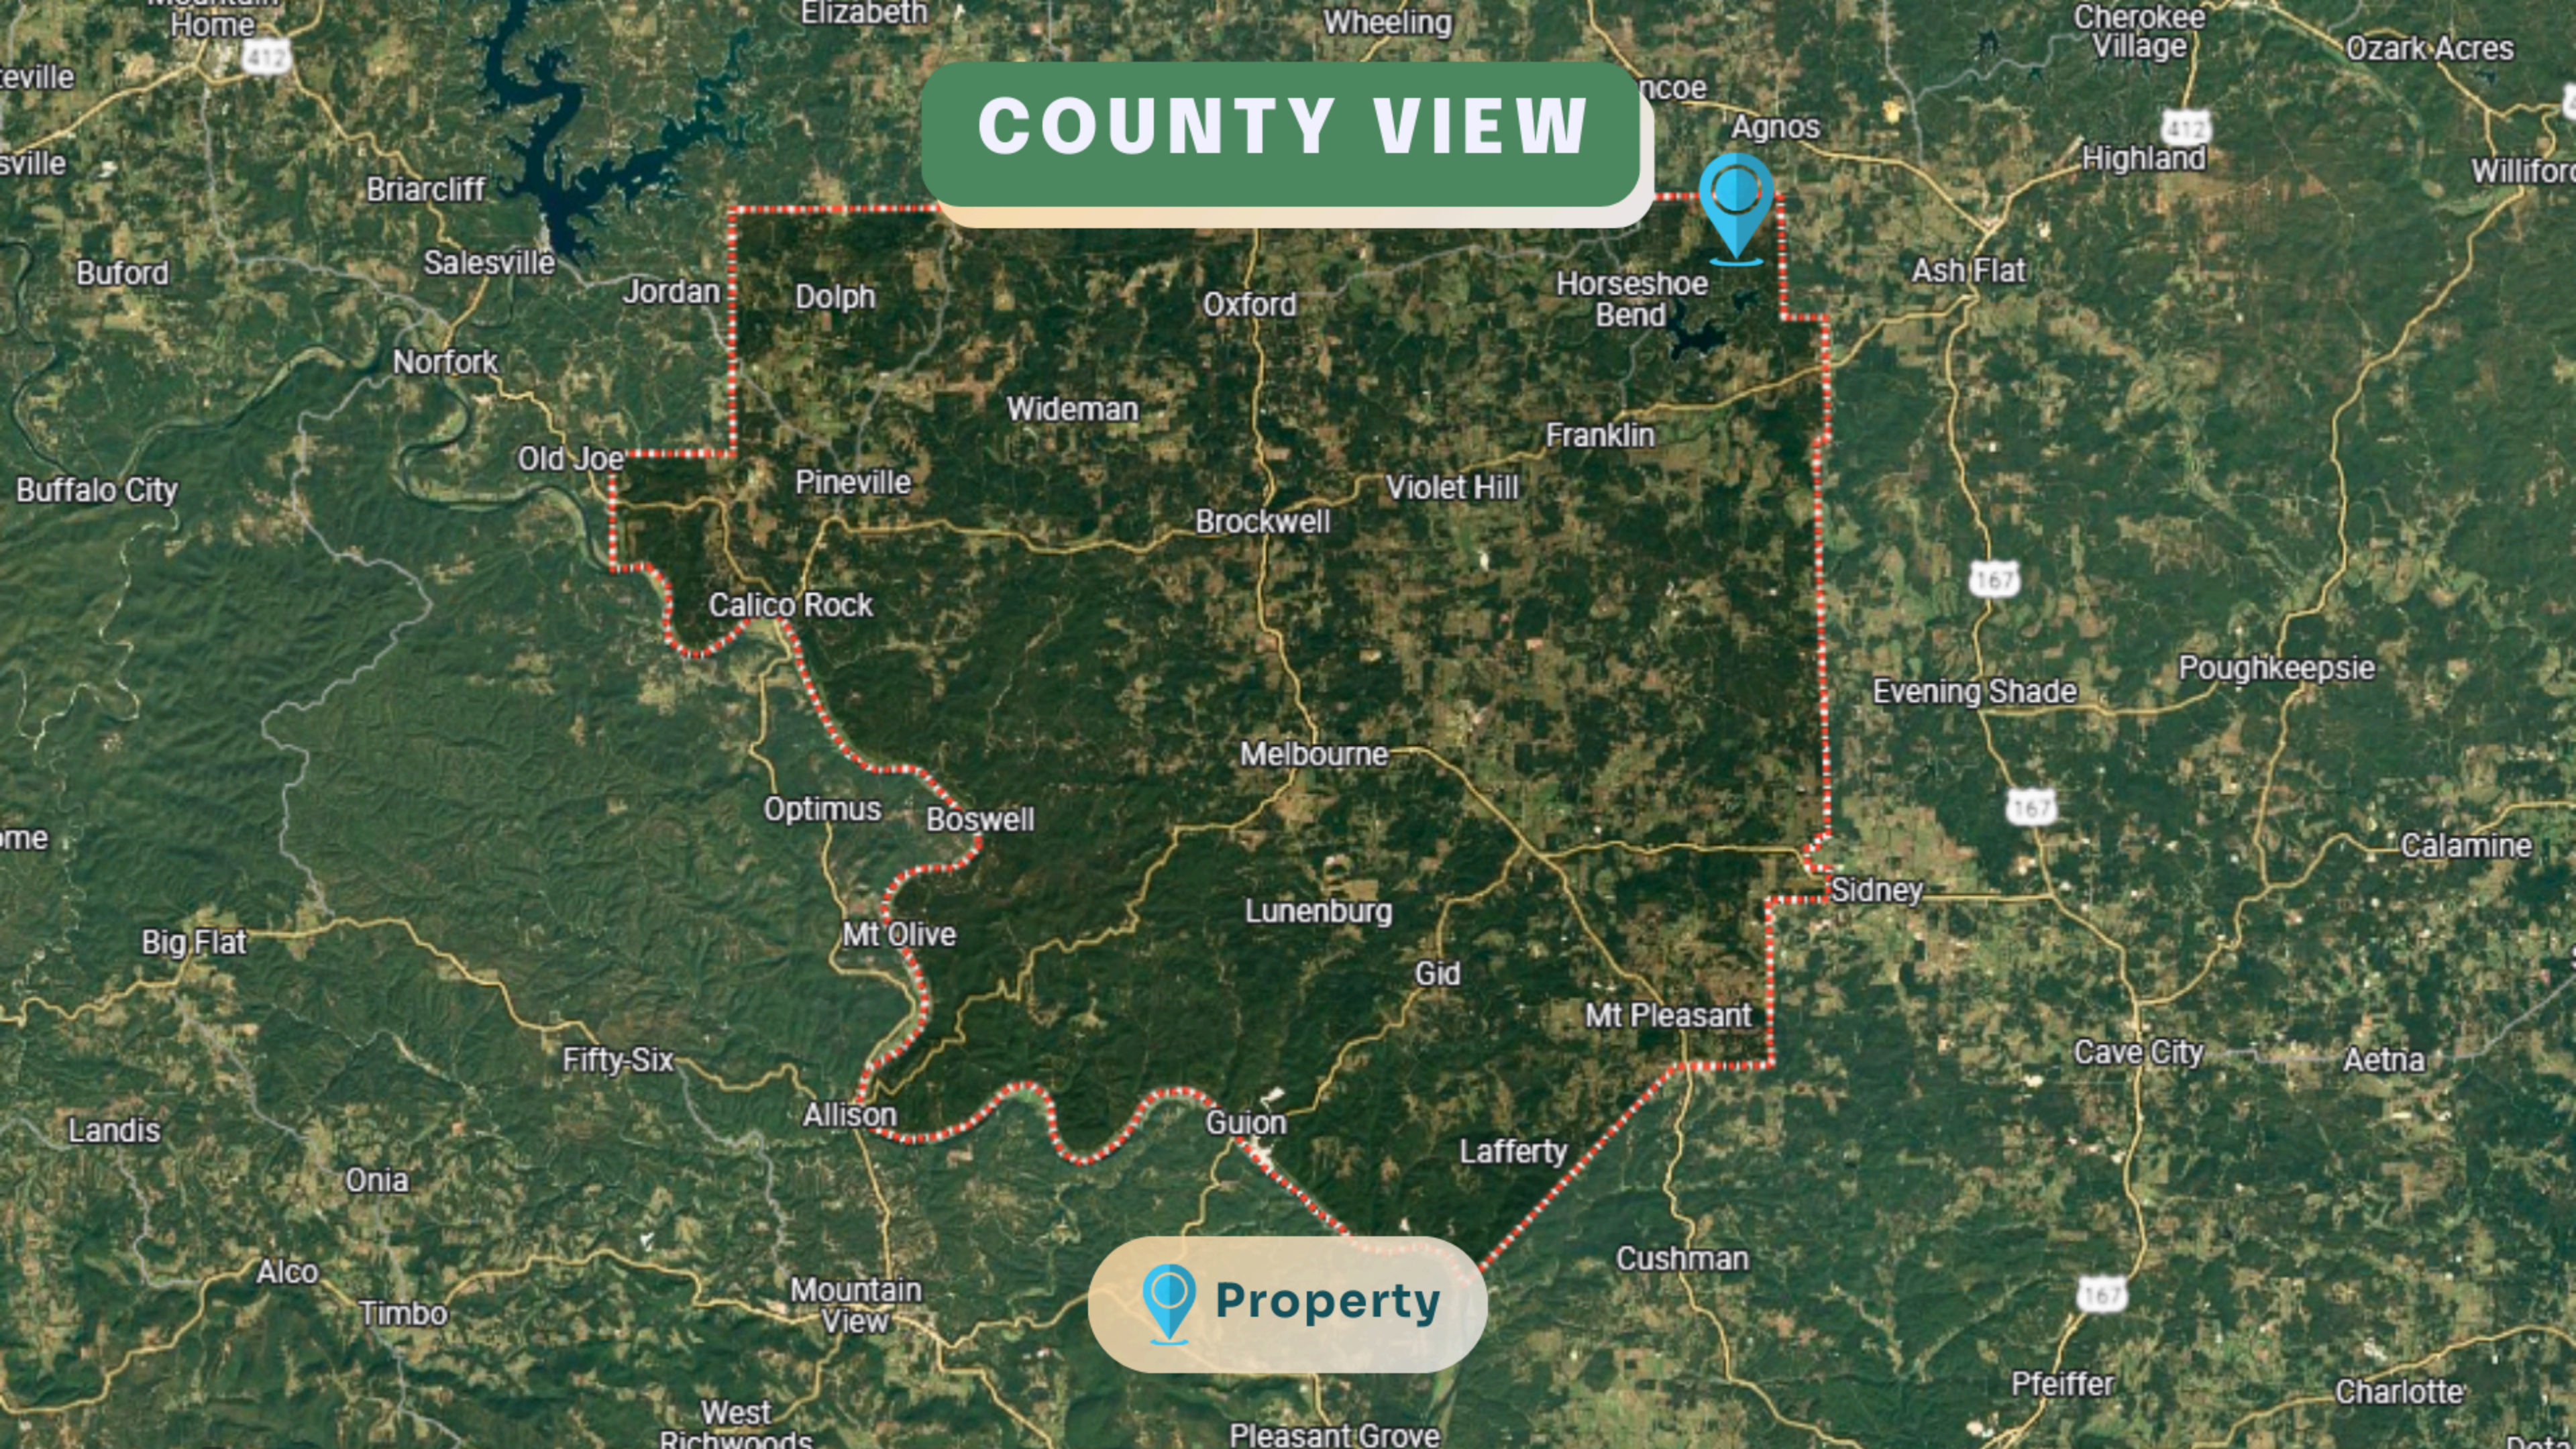

TOWN VIEW

The Church of Jesus Christ of Latter...

Wiseman

Horseshoe Bend

Diamond Lake Boat Launch

Crown Lake Resort & Spa

Box Hound Marina Resort & RV Park

Crown Lake

 **Property**

Myron Baptist Church 

56

56

COUNTY VIEW

Property

KEY ACCESS ROUTES

The  property is located on Hillcrest Rd, with convenient access via Cardinal Road, US 412, US 167, and E Arkansas 56, making it highly accessible.

ROAD ACCESS TO THE PROPERTY

- 2.1 miles to the right is the property.
- The road is in cement paved.

DRIVING DIRECTIONS

Horseshoe Bend

Golf on Turkey Mountain
Recently viewed

Our Neighborhood Fresh Market
Recently viewed

6 min
2.9 miles

PETERO'S farm

Diamond Lake Boat Launch

Diamond Lake

Crown Lake Resort & Spa
Recently viewed

Crown Lake

Strawberry River
Recently viewed

Head south on 3rd St for 0.1 mi, turn left onto W Church St for 0.6 mi, then left on Moonstone Blvd for 1.8 mi. Turn left onto S Pine Ridge Dr for 0.1 mi, then right onto Hillcrest Rd. The property is on the right.