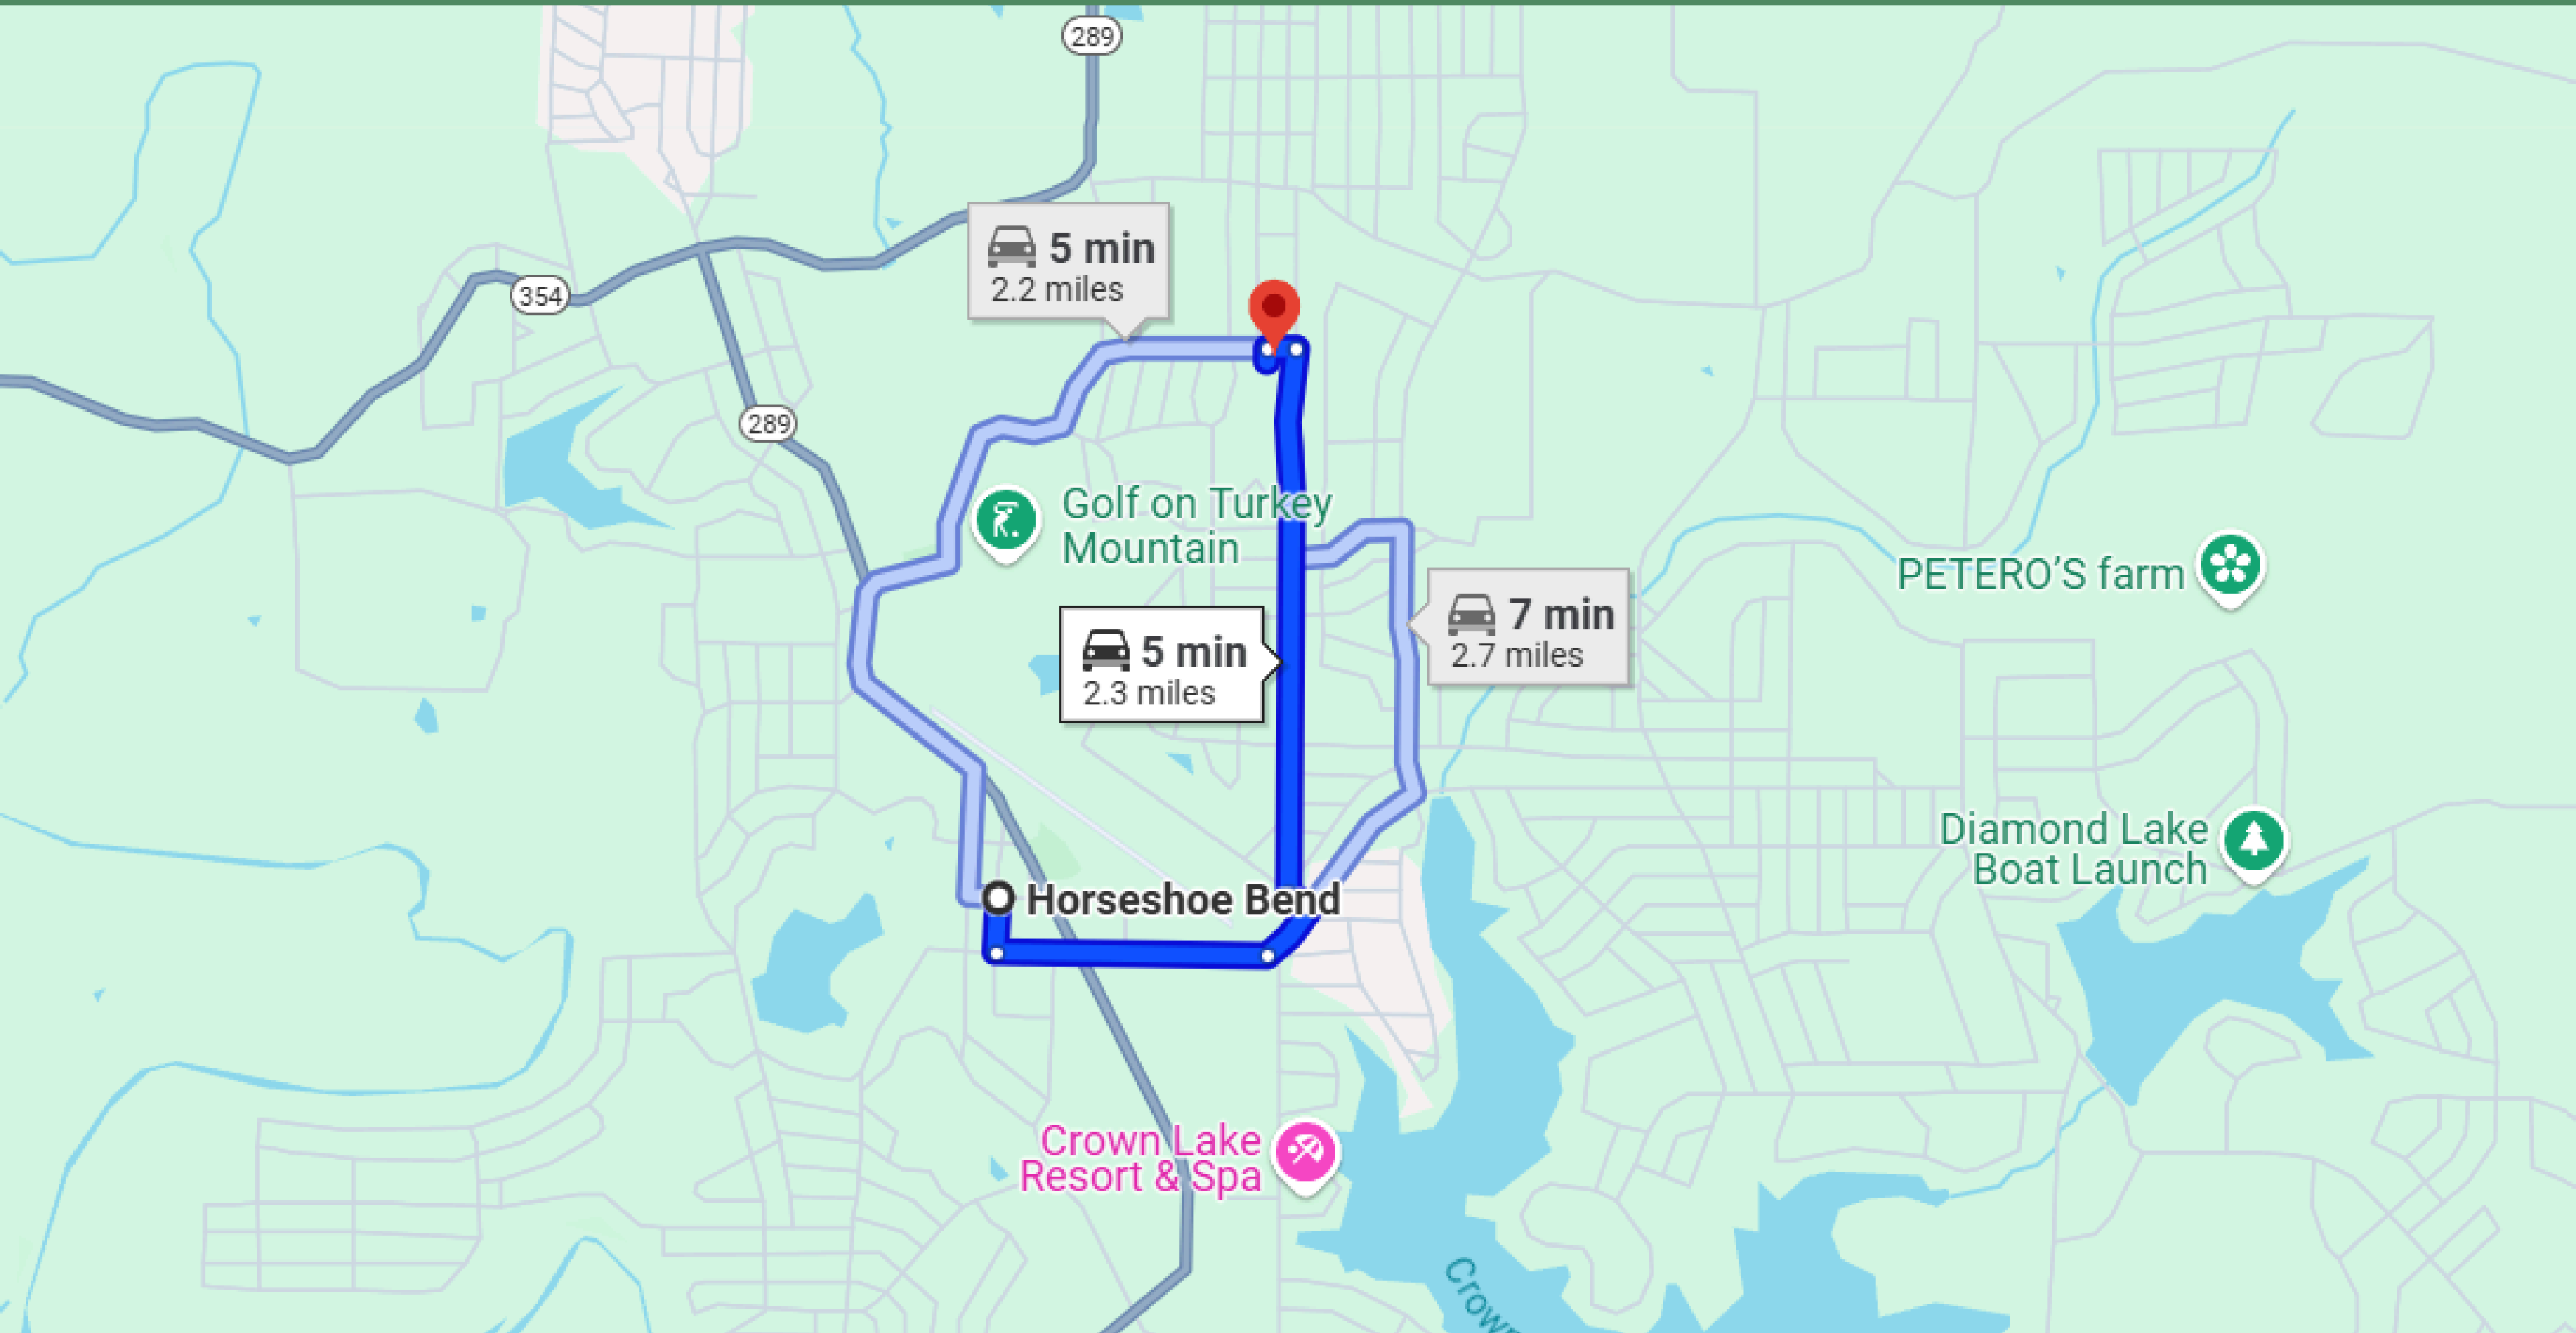

5-MINUTE DRIVE TO HORSESHOE BEND TOWN

16- MINUTE DRIVE TO OXFORD TOWN

2.5 HRS DRIVE TO LITTLE ROCK