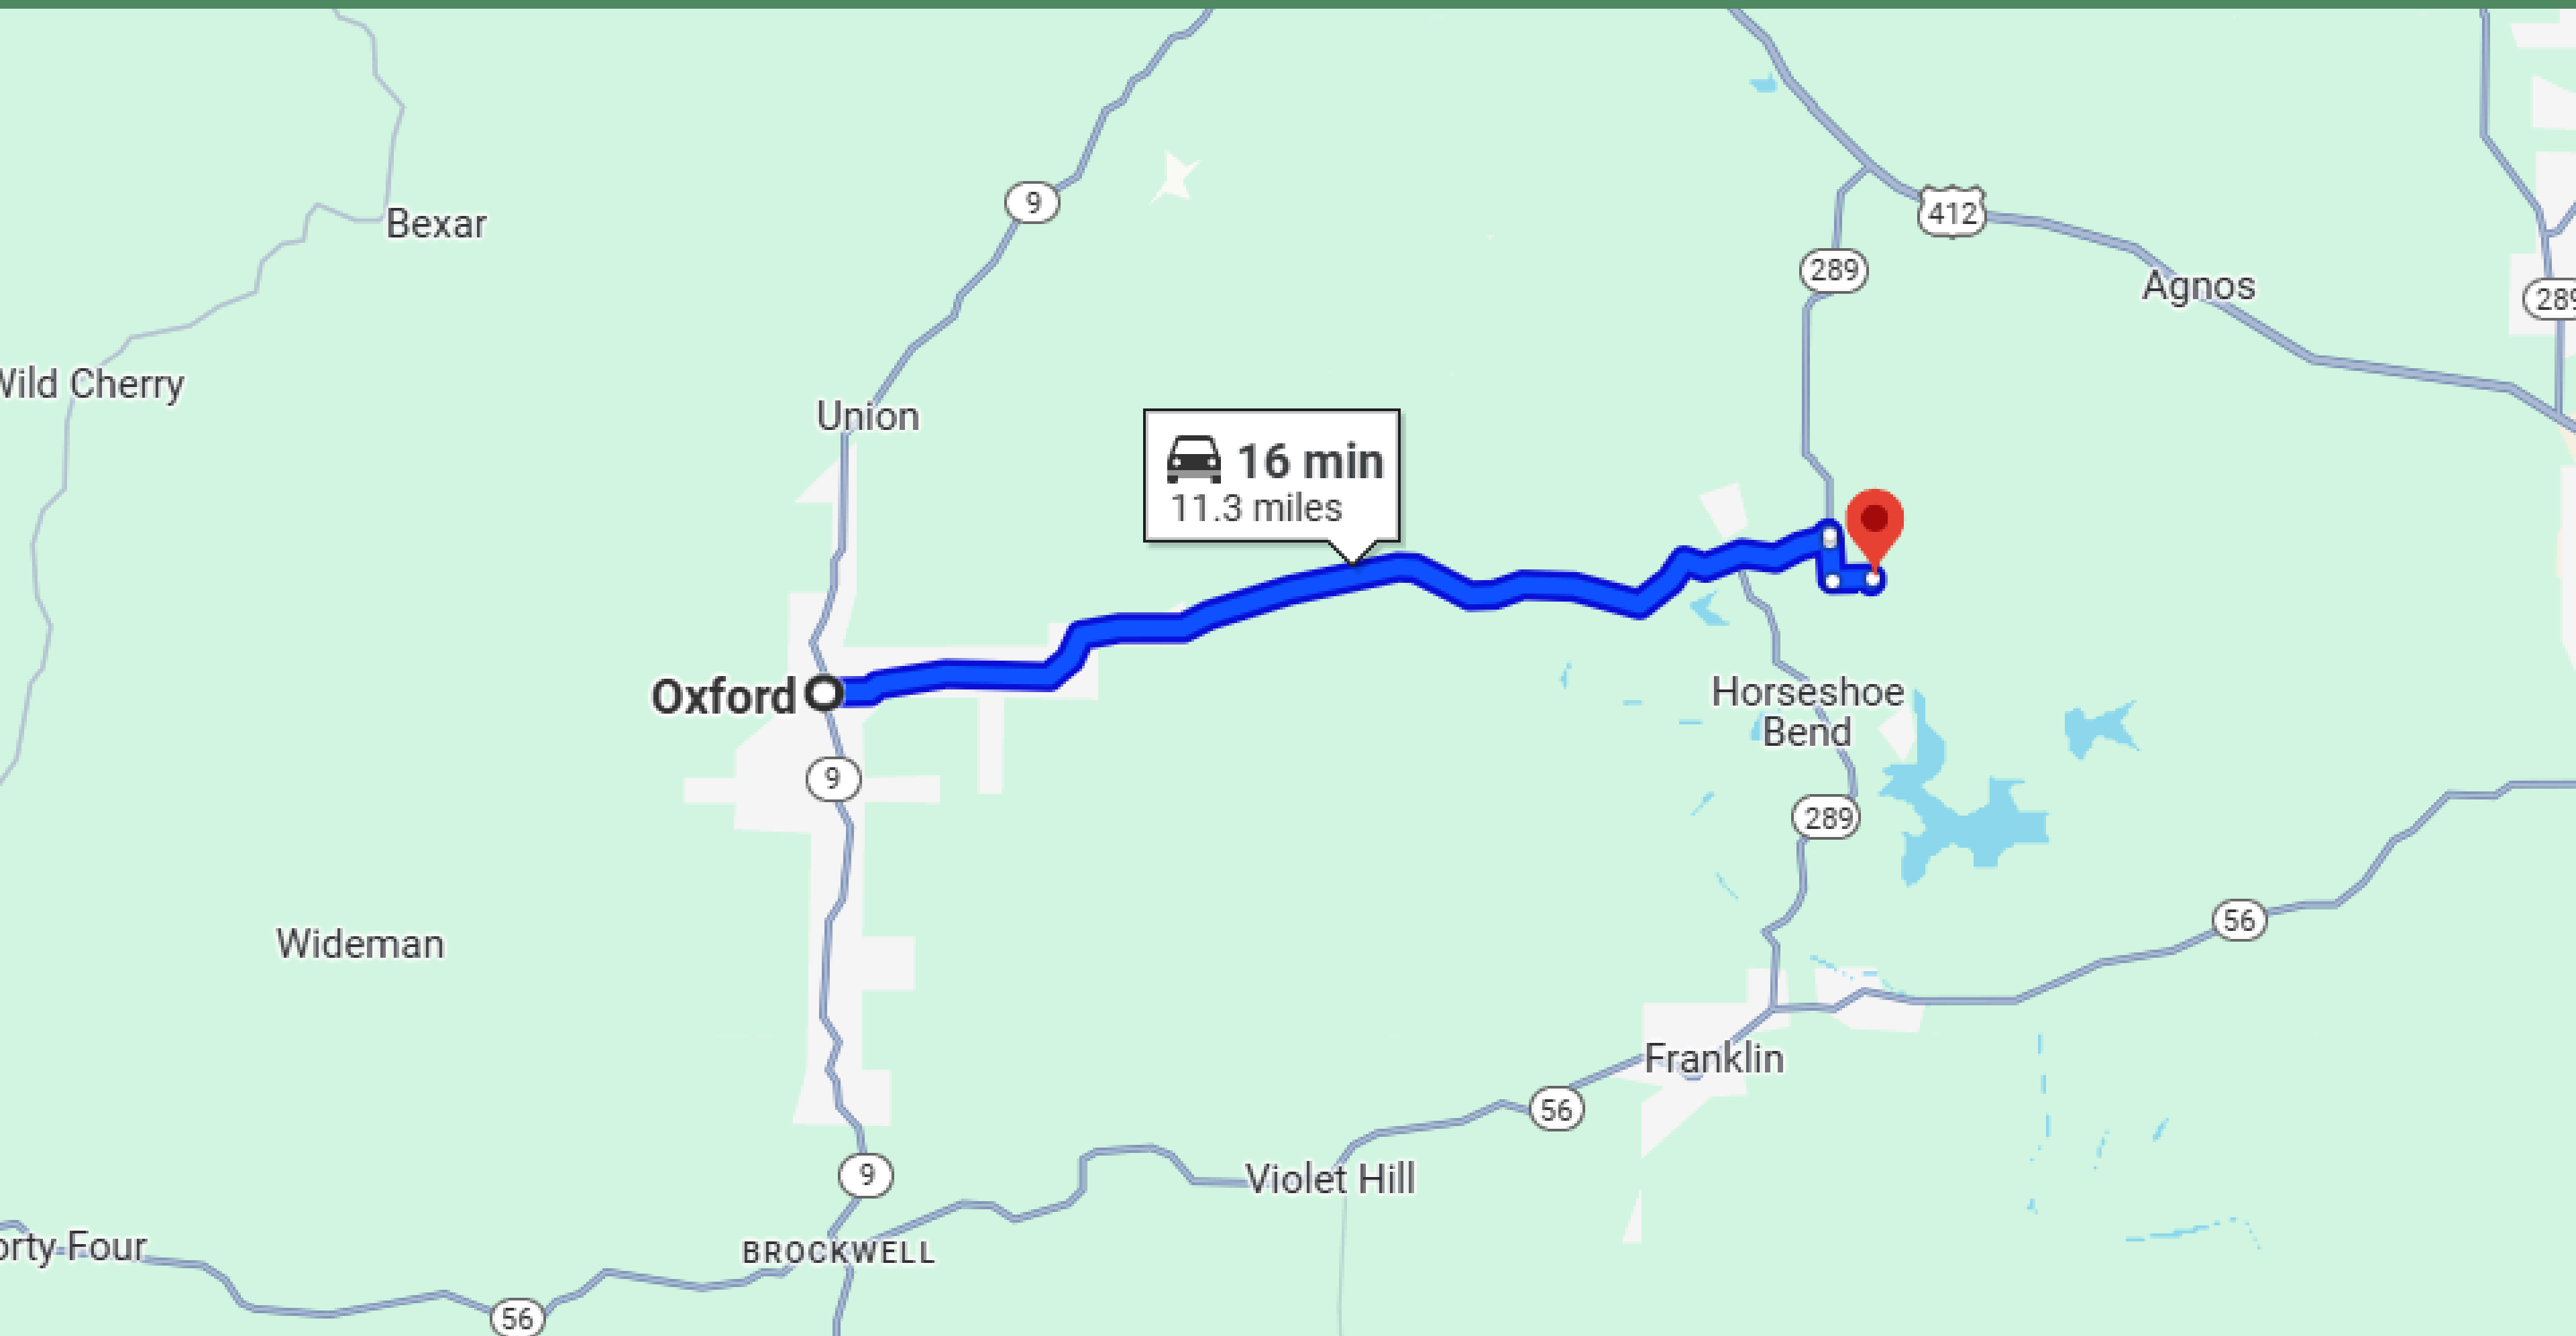

5-MINUTE DRIVE TO HORSESHOE BEND TOWN

16- MINUTE DRIVE TO OXFORD TOWN

2.5 HRS DRIVE TO LITTLE ROCK