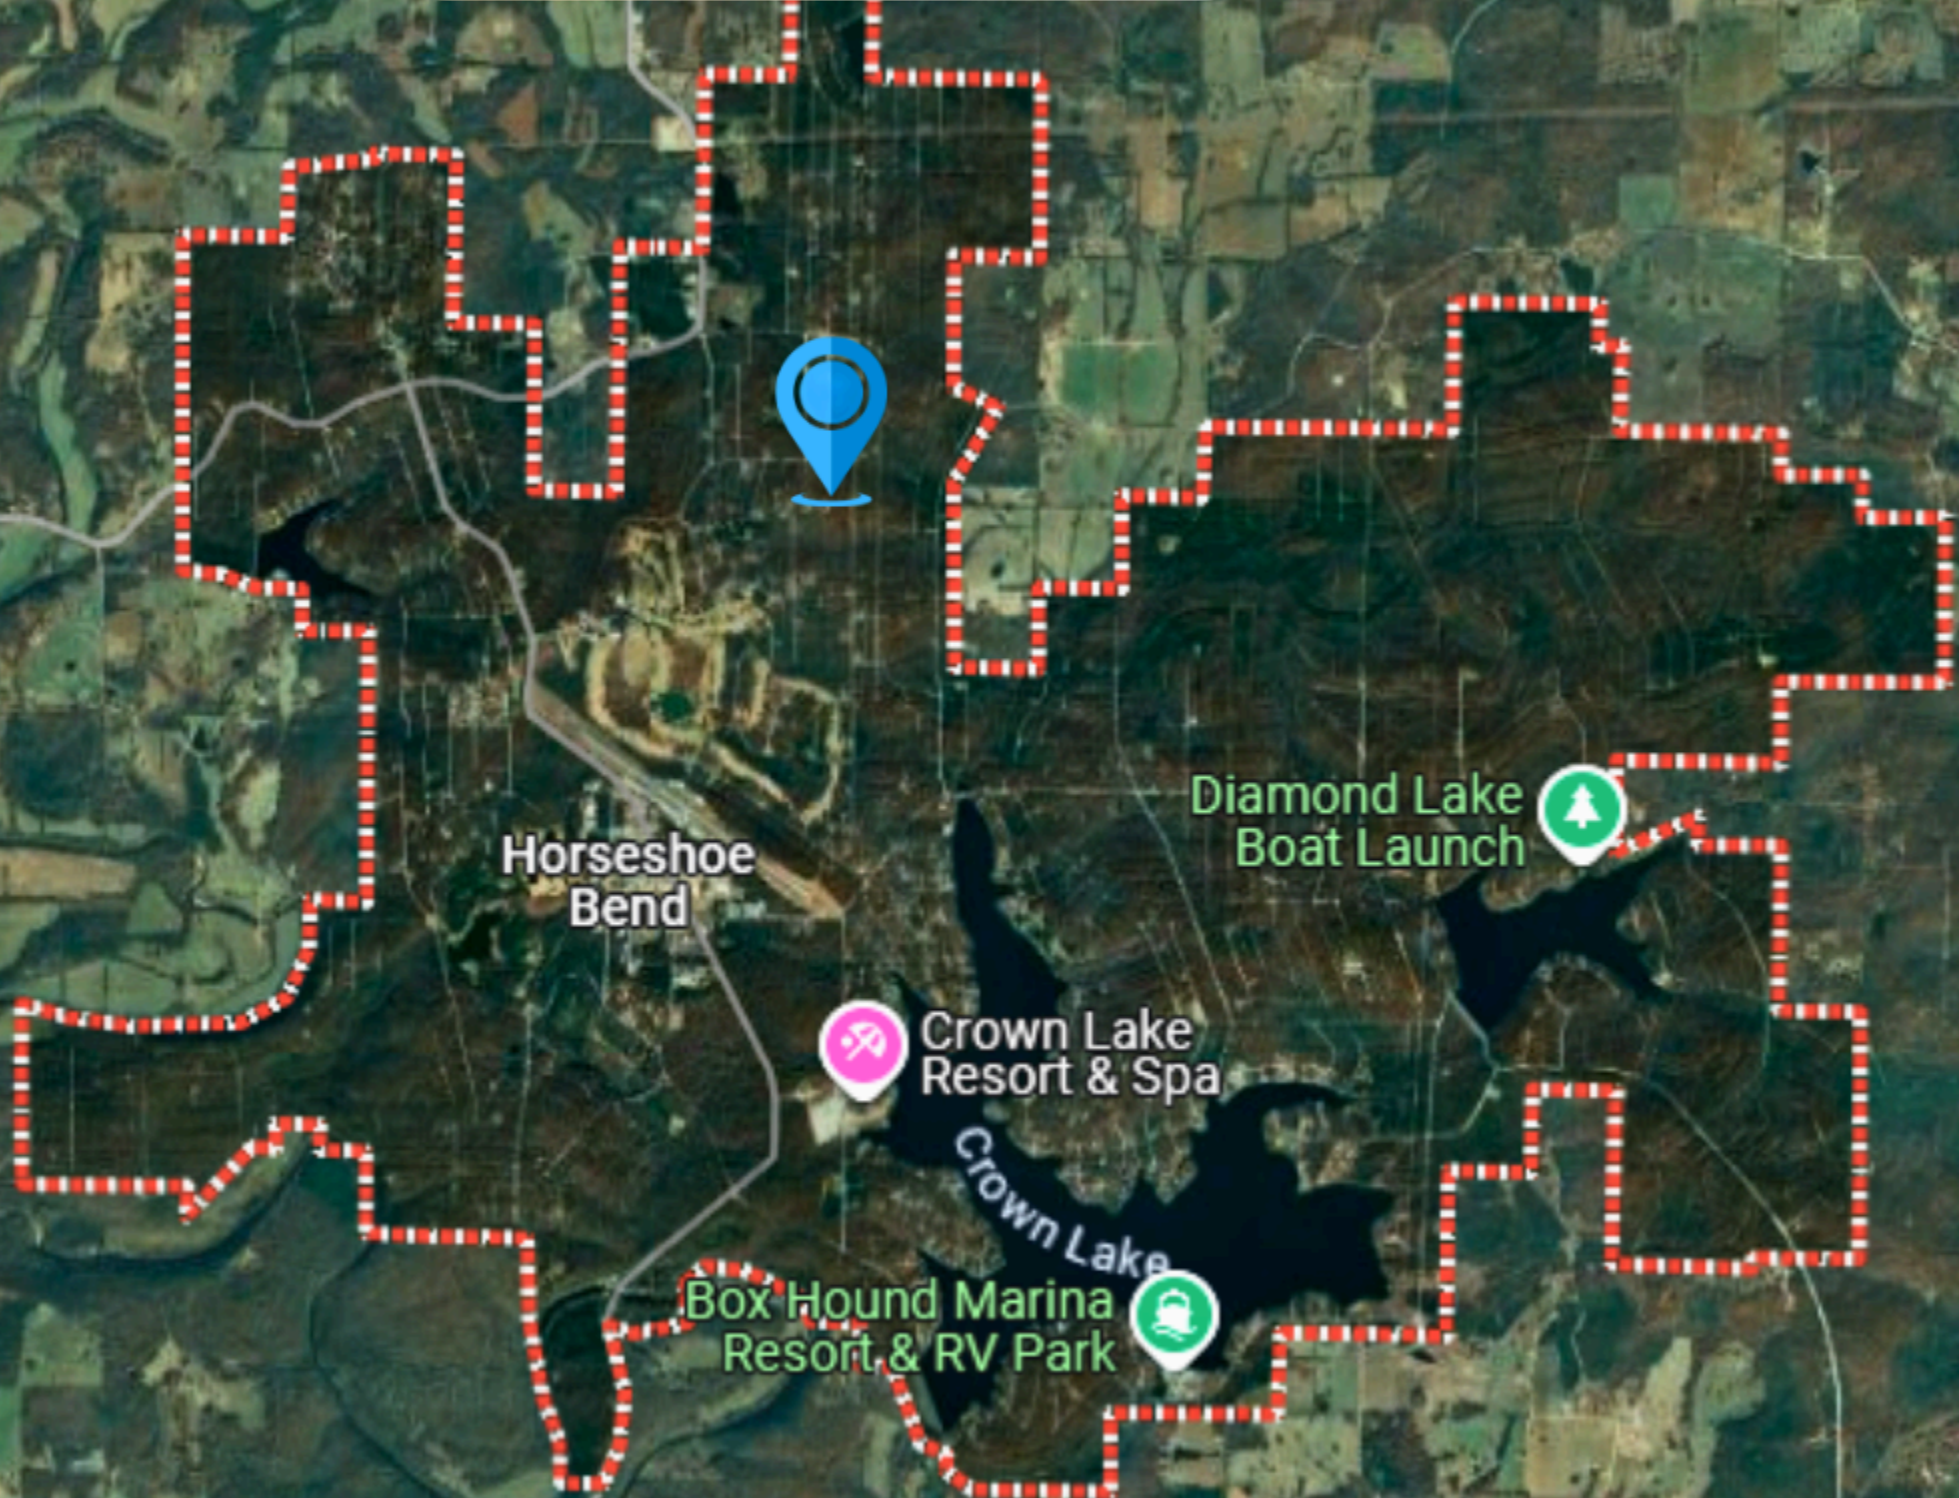

TOWN VIEW

The Church of Jesus Christ of Latter...

Wiseman

Horseshoe Bend

Diamond Lake Boat Launch

Crown Lake Resort & Spa

Box Hound Marina Resort & RV Park

Crown Lake

Myron Baptist Church

Property

56

56

COUNTY VIEW

 **Property**

KEY ACCESS ROUTES

The  property is located on Tongie Point, with convenient access from Glencoe, Oxford and Franklin, making it highly accessible.

ROAD ACCESS TO THE PROPERTY

- 489 ft to the left is the property.
- The road is a cement pavement.

DRIVING DIRECTIONS

Head south on 3rd St, turn left on W Church St, then left on Moonstone Blvd. Turn left on Airpark Rd, right on S Sequoia Dr, then left on Shady Ln. Finally, turn left onto Tongie Point. The  property is on the left.