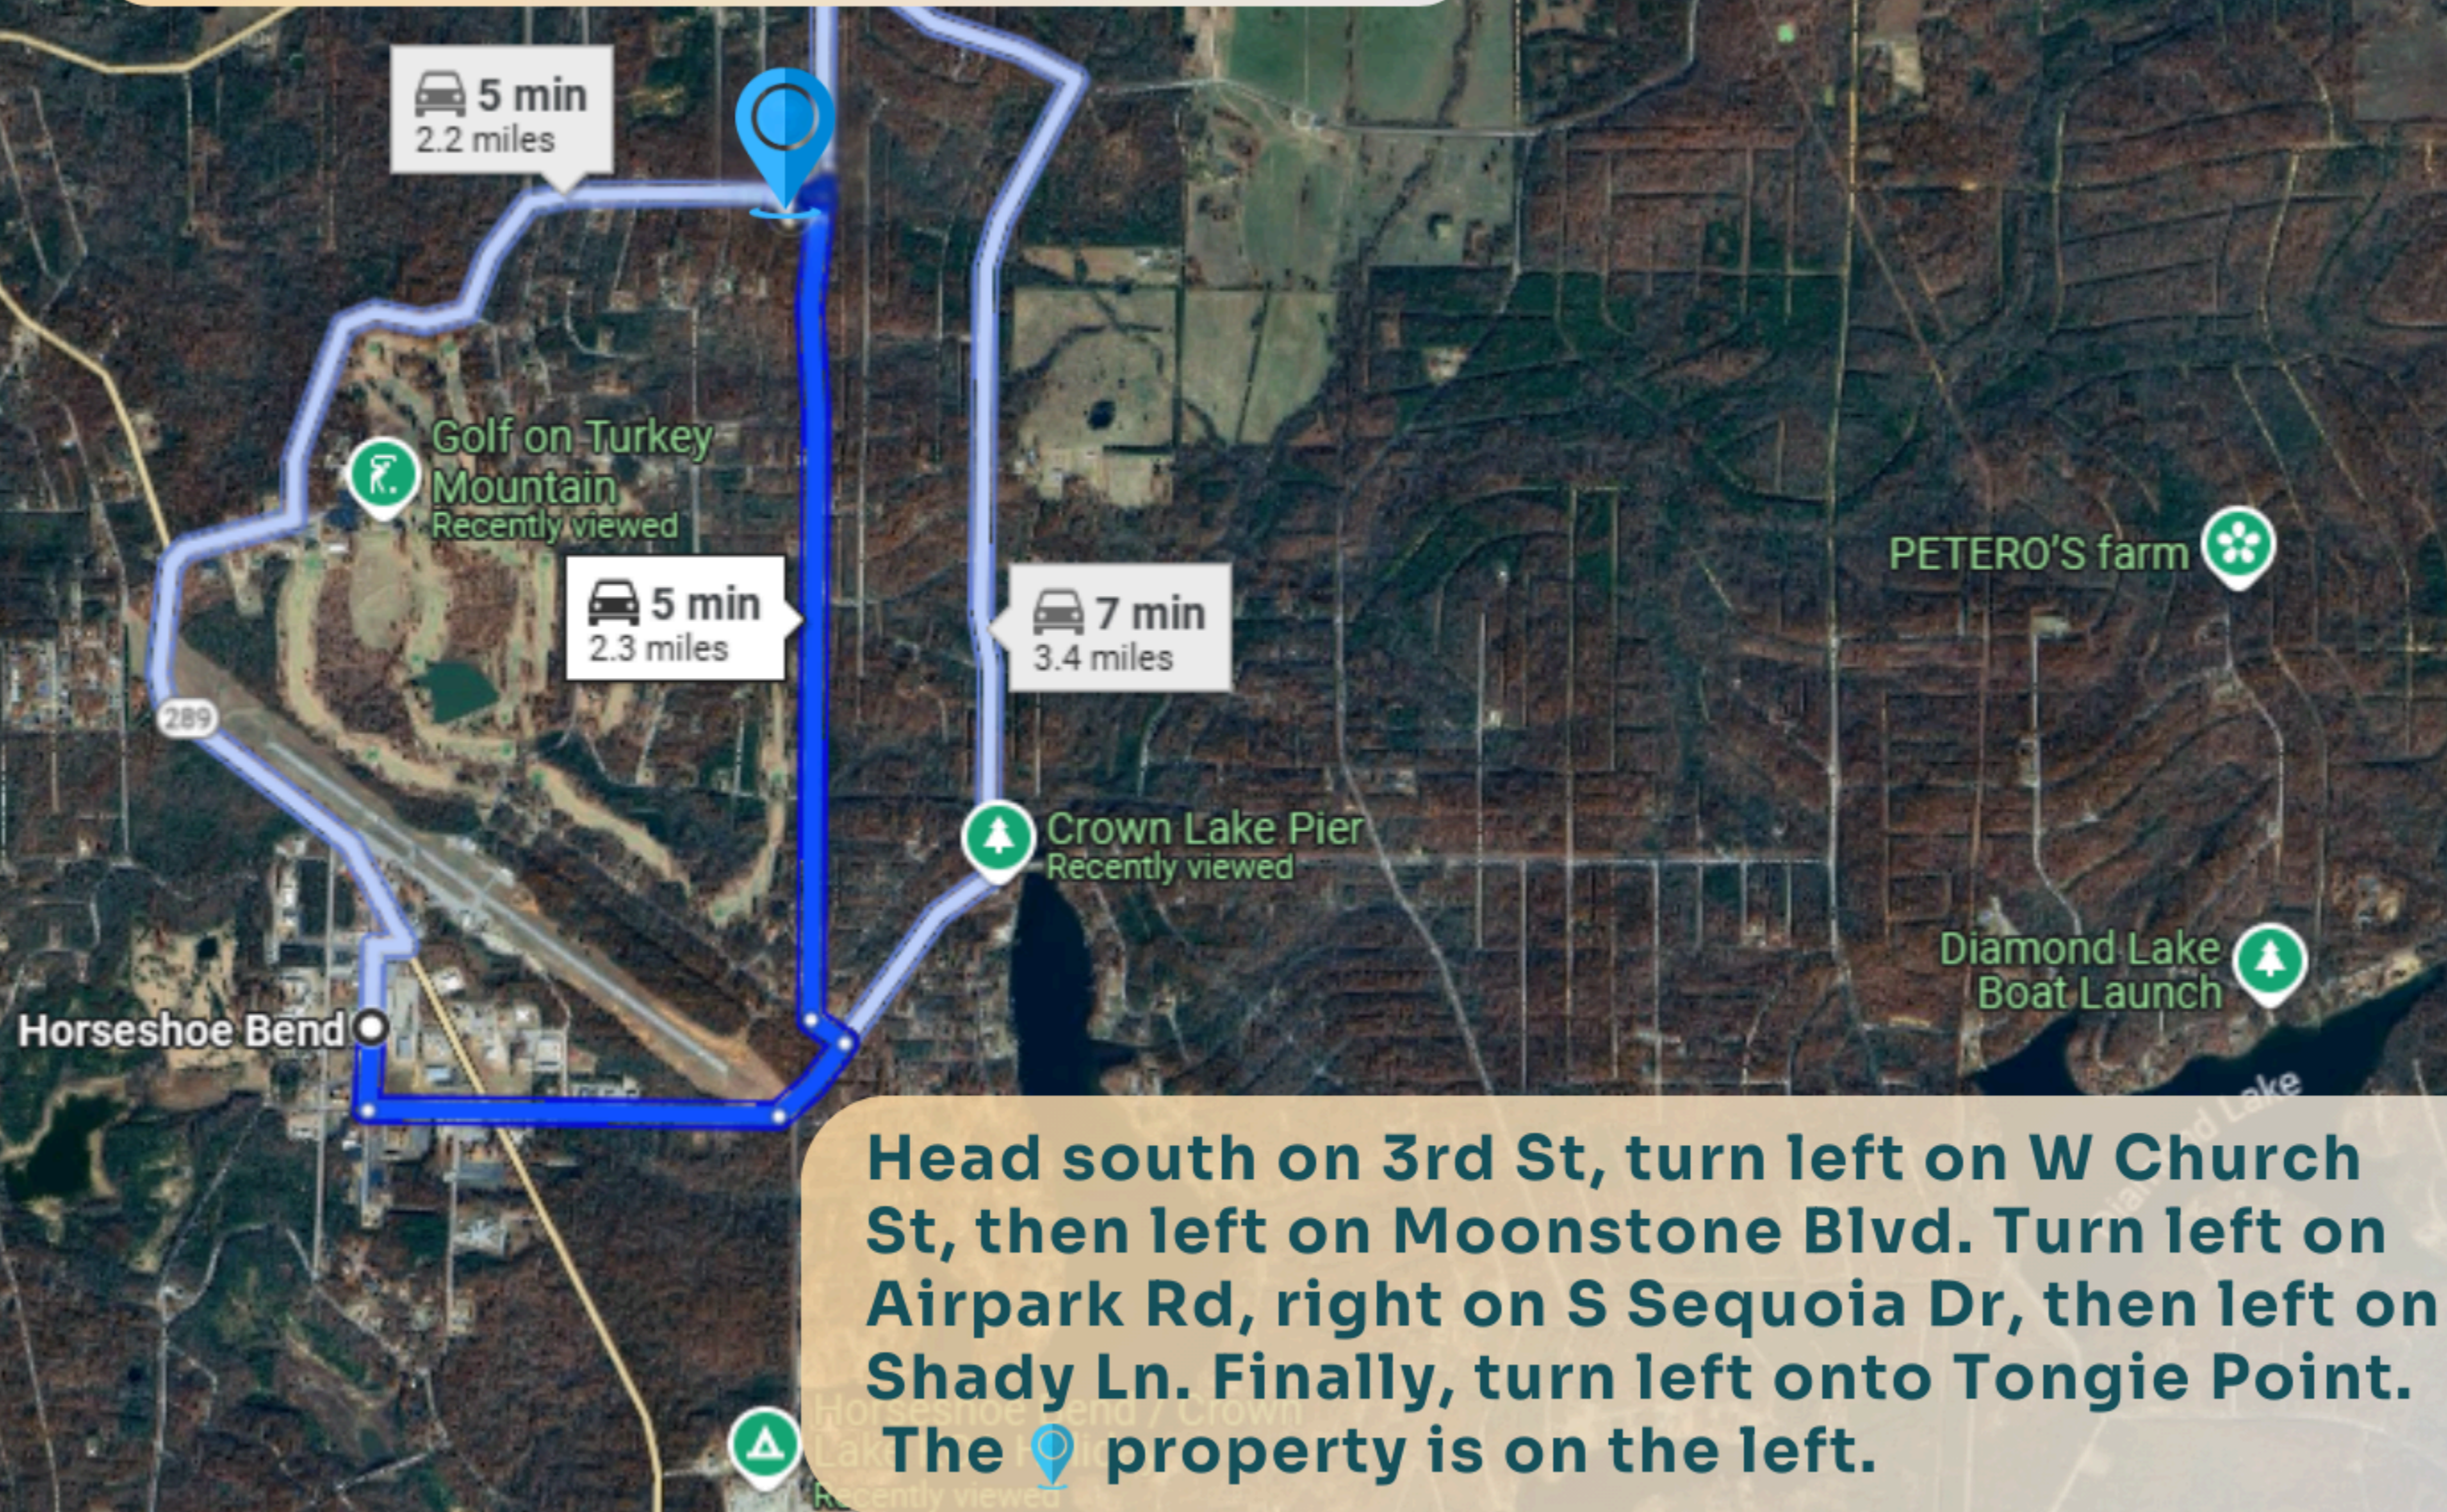

TOWN VIEW

The Church of Jesus Christ of Latter...

Wiseman

Horseshoe Bend

Diamond Lake Boat Launch

Crown Lake Resort & Spa

Box Hound Marina Resort & RV Park

Crown Lake

Myron Baptist Church

Property

56

56

COUNTY VIEW

 **Property**

KEY ACCESS ROUTES

The  property is located on Tongie Point, with convenient access from Glencoe, Oxford and Franklin, making it highly accessible.

ROAD ACCESS TO THE PROPERTY

- 489 ft to the left is the property.
- The road is a cement pavement.

DRIVING DIRECTIONS

Head south on 3rd St, turn left on W Church St, then left on Moonstone Blvd. Turn left on Airpark Rd, right on S Sequoia Dr, then left on Shady Ln. Finally, turn left onto Tongie Point. The  property is on the left.