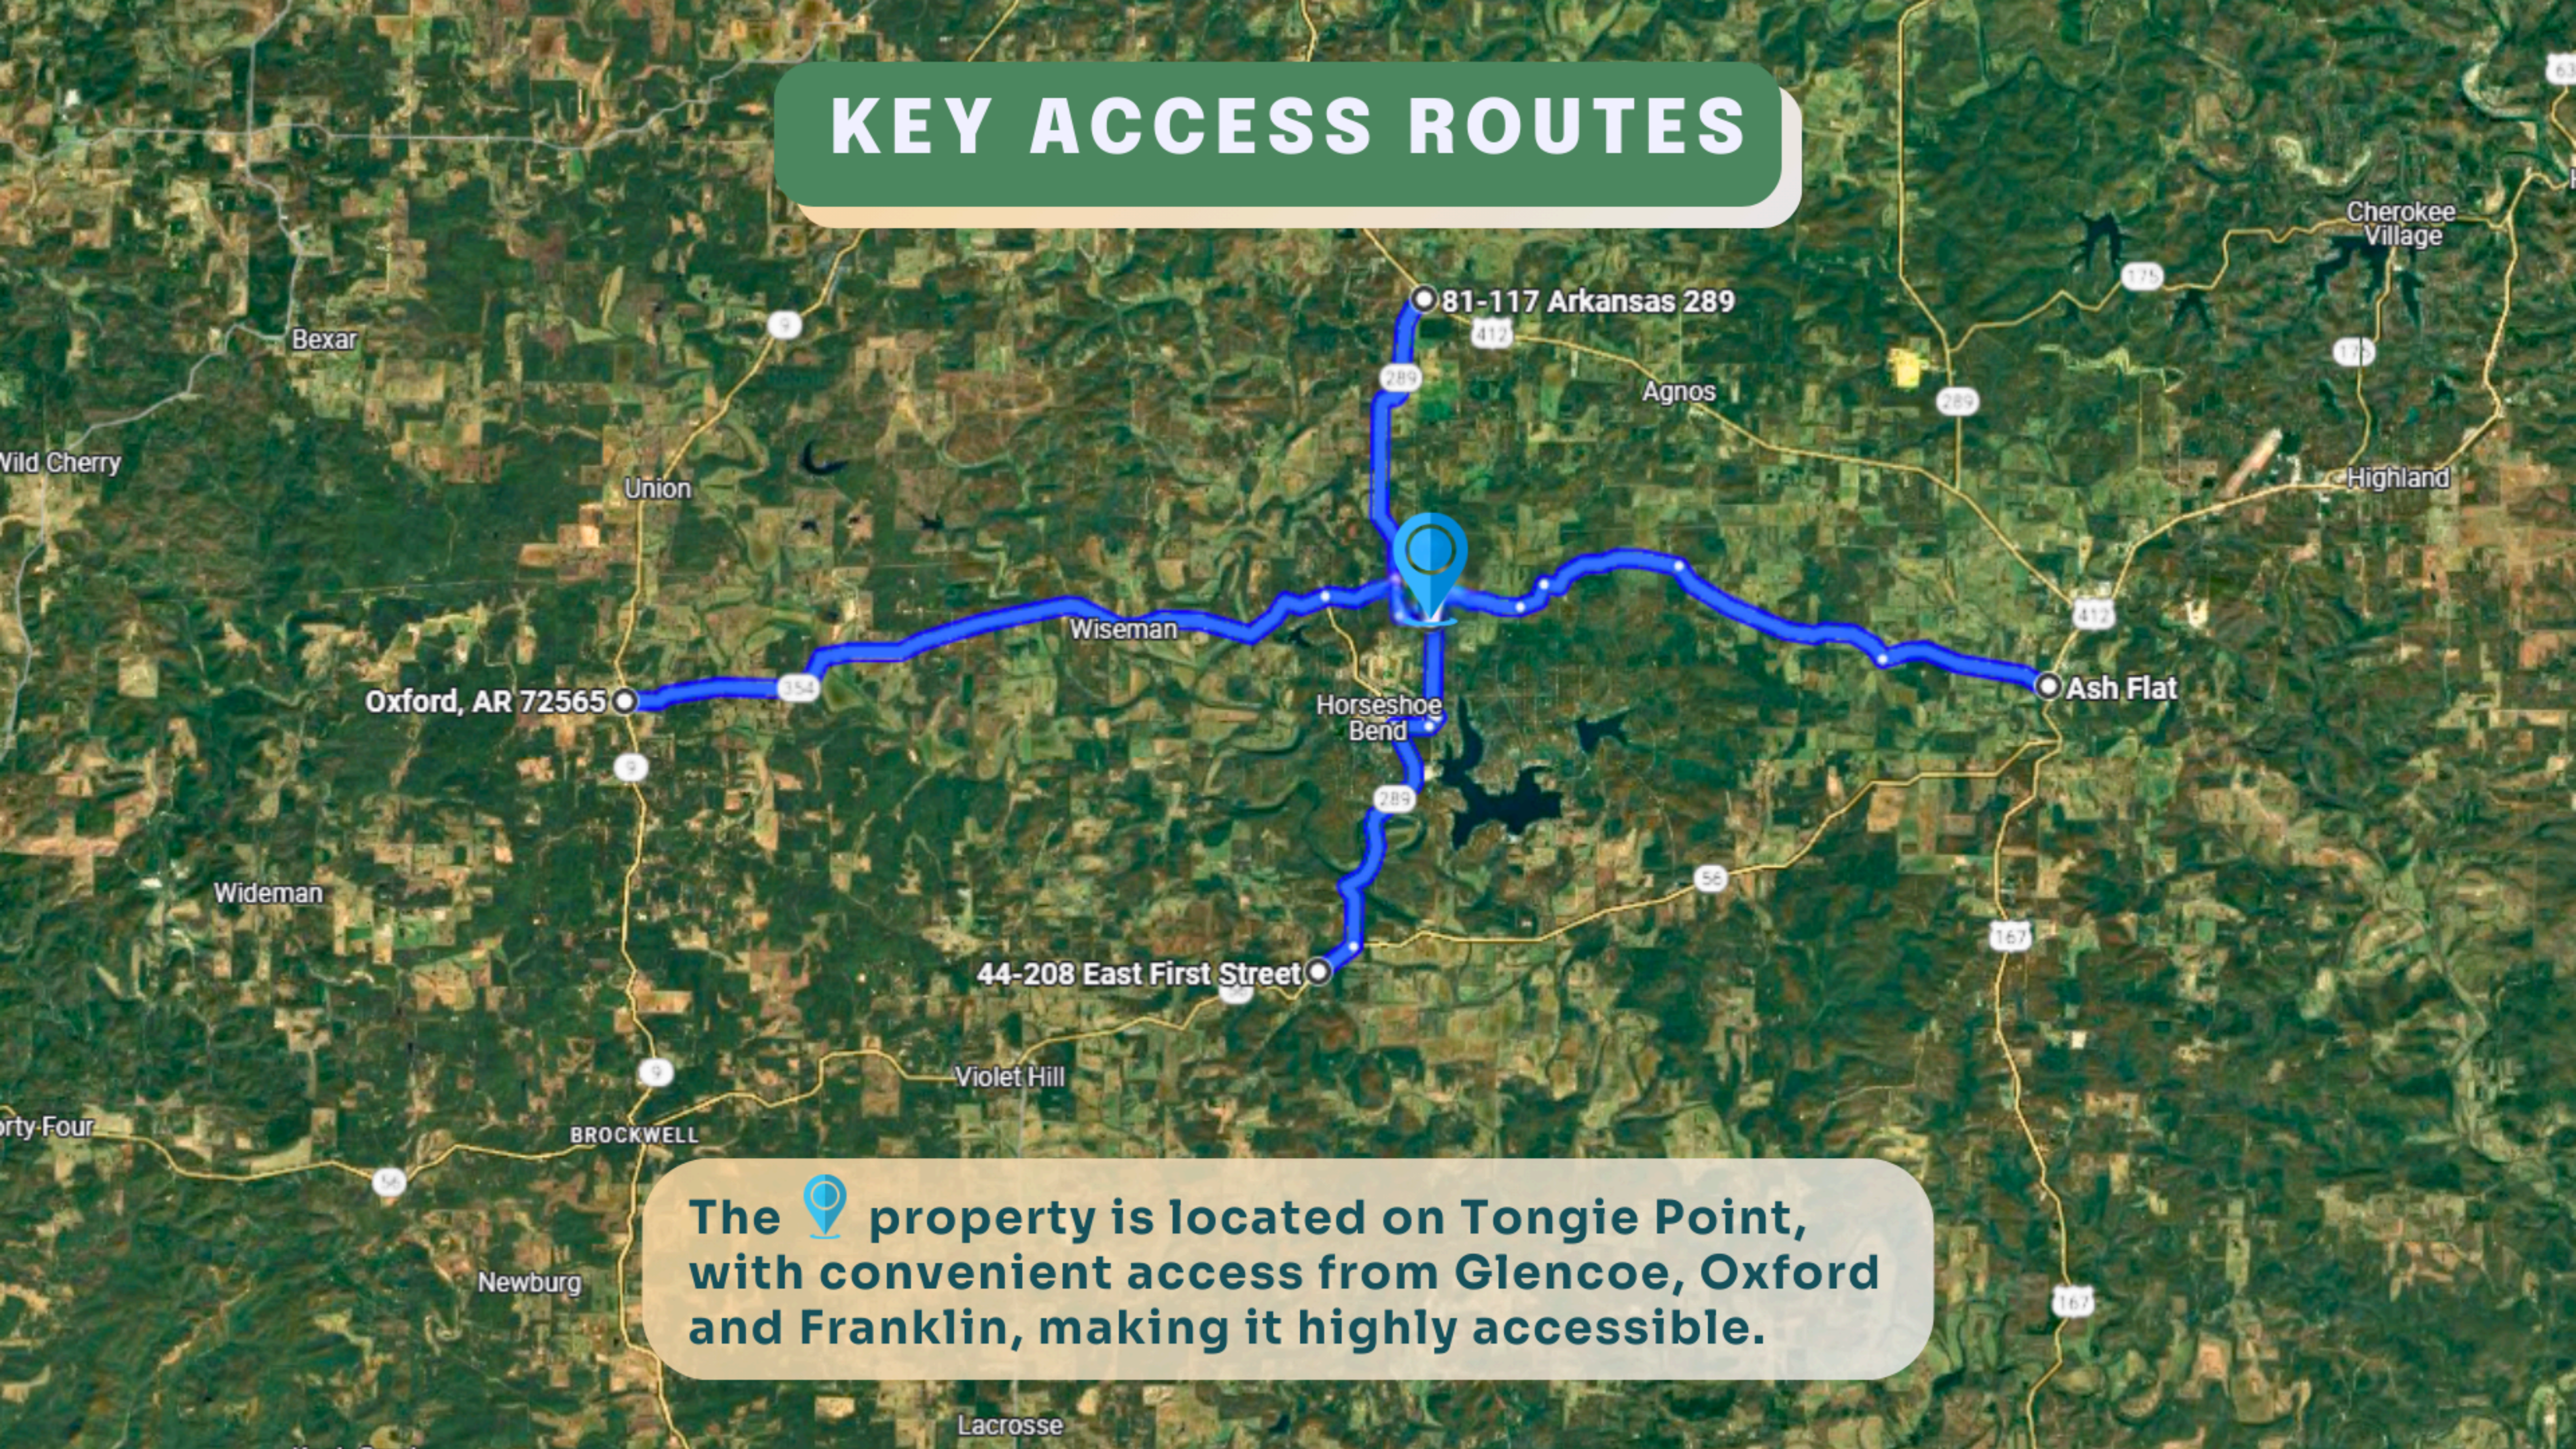

TOWN VIEW

The Church of Jesus Christ of Latter...

Wiseman

Horseshoe Bend

Diamond Lake Boat Launch

Crown Lake Resort & Spa

Box Hound Marina Resort & RV Park

Crown Lake

Myron Baptist Church

Property

56

56

COUNTY VIEW

 **Property**

KEY ACCESS ROUTES

The  property is located on Tongie Point, with convenient access from Glencoe, Oxford and Franklin, making it highly accessible.

ROAD ACCESS TO THE PROPERTY

- 489 ft to the left is the property.
- The road is a cement pavement.

DRIVING DIRECTIONS

Head south on 3rd St, turn left on W Church St, then left on Moonstone Blvd. Turn left on Airpark Rd, right on S Sequoia Dr, then left on Shady Ln. Finally, turn left onto Tongie Point. The  property is on the left.