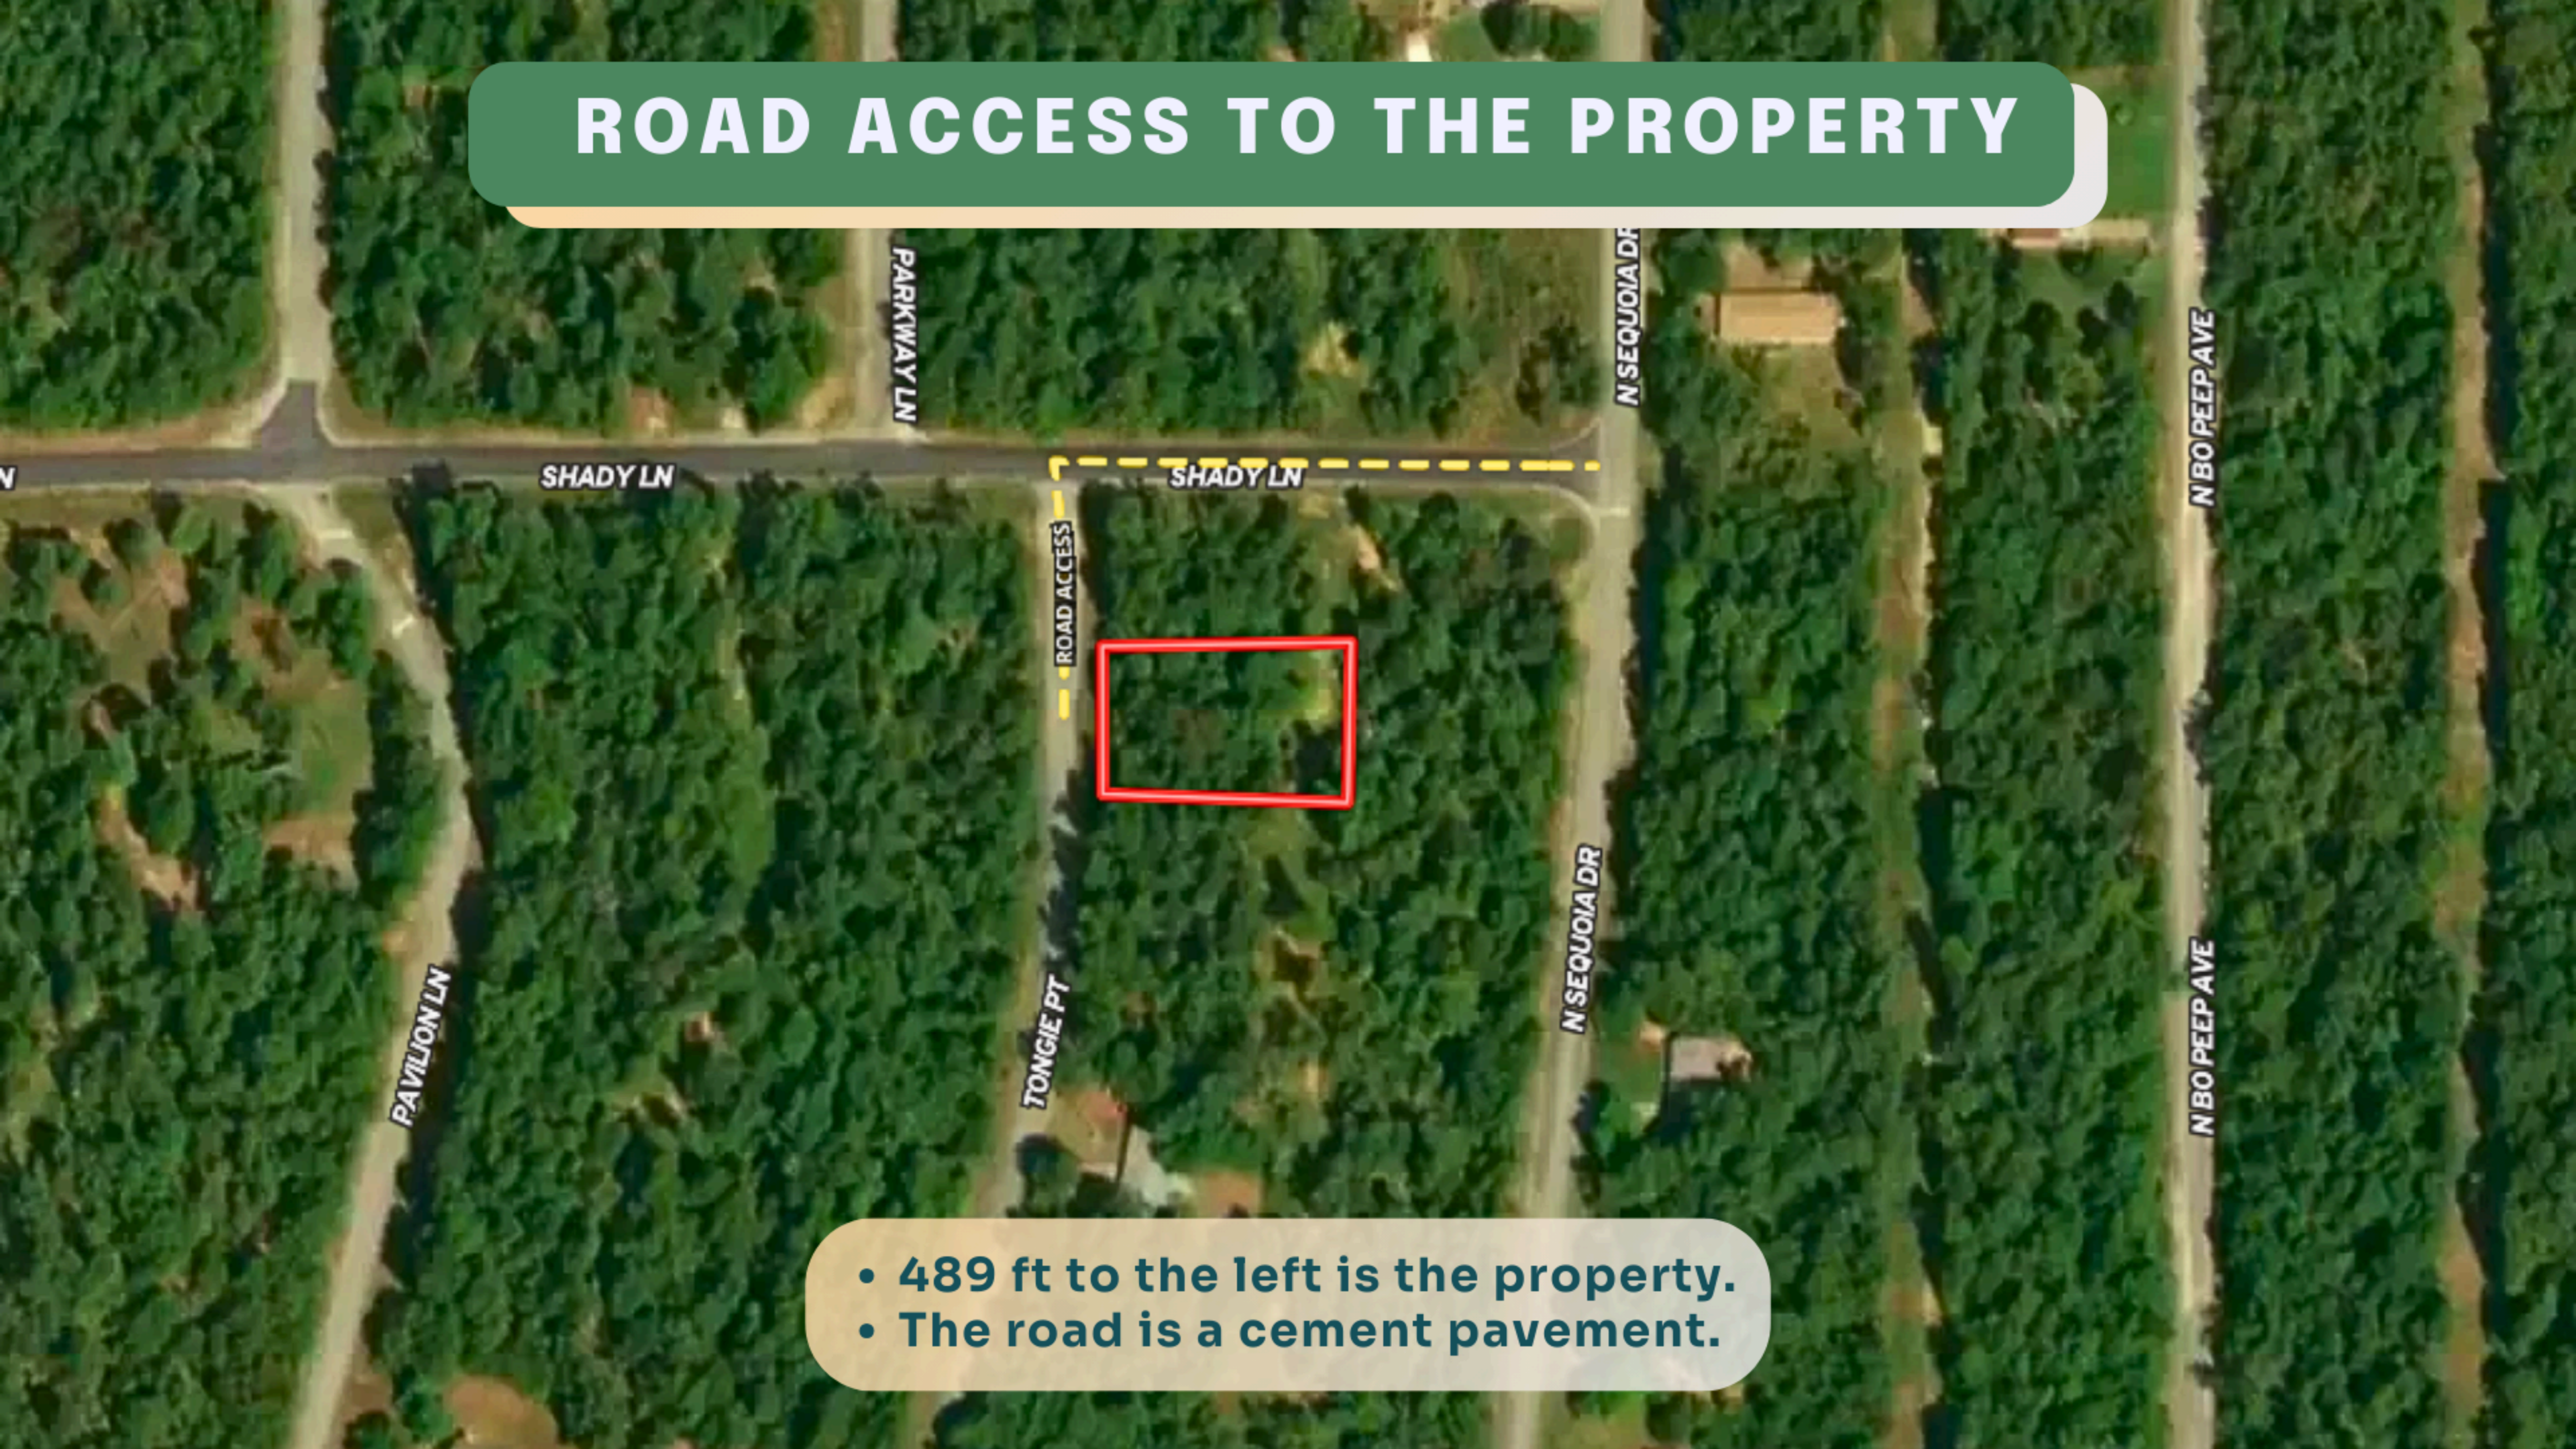

TOWN VIEW

The Church of Jesus Christ of Latter...

Wiseman

Horseshoe Bend

Diamond Lake Boat Launch

Crown Lake Resort & Spa

Box Hound Marina Resort & RV Park

Crown Lake

Myron Baptist Church

Property

56

56

COUNTY VIEW

 **Property**

KEY ACCESS ROUTES

The  property is located on Tongie Point, with convenient access from Glencoe, Oxford and Franklin, making it highly accessible.

ROAD ACCESS TO THE PROPERTY

- 489 ft to the left is the property.
- The road is a cement pavement.

DRIVING DIRECTIONS

Head south on 3rd St, turn left on W Church St, then left on Moonstone Blvd. Turn left on Airpark Rd, right on S Sequoia Dr, then left on Shady Ln. Finally, turn left onto Tongie Point. The  property is on the left.