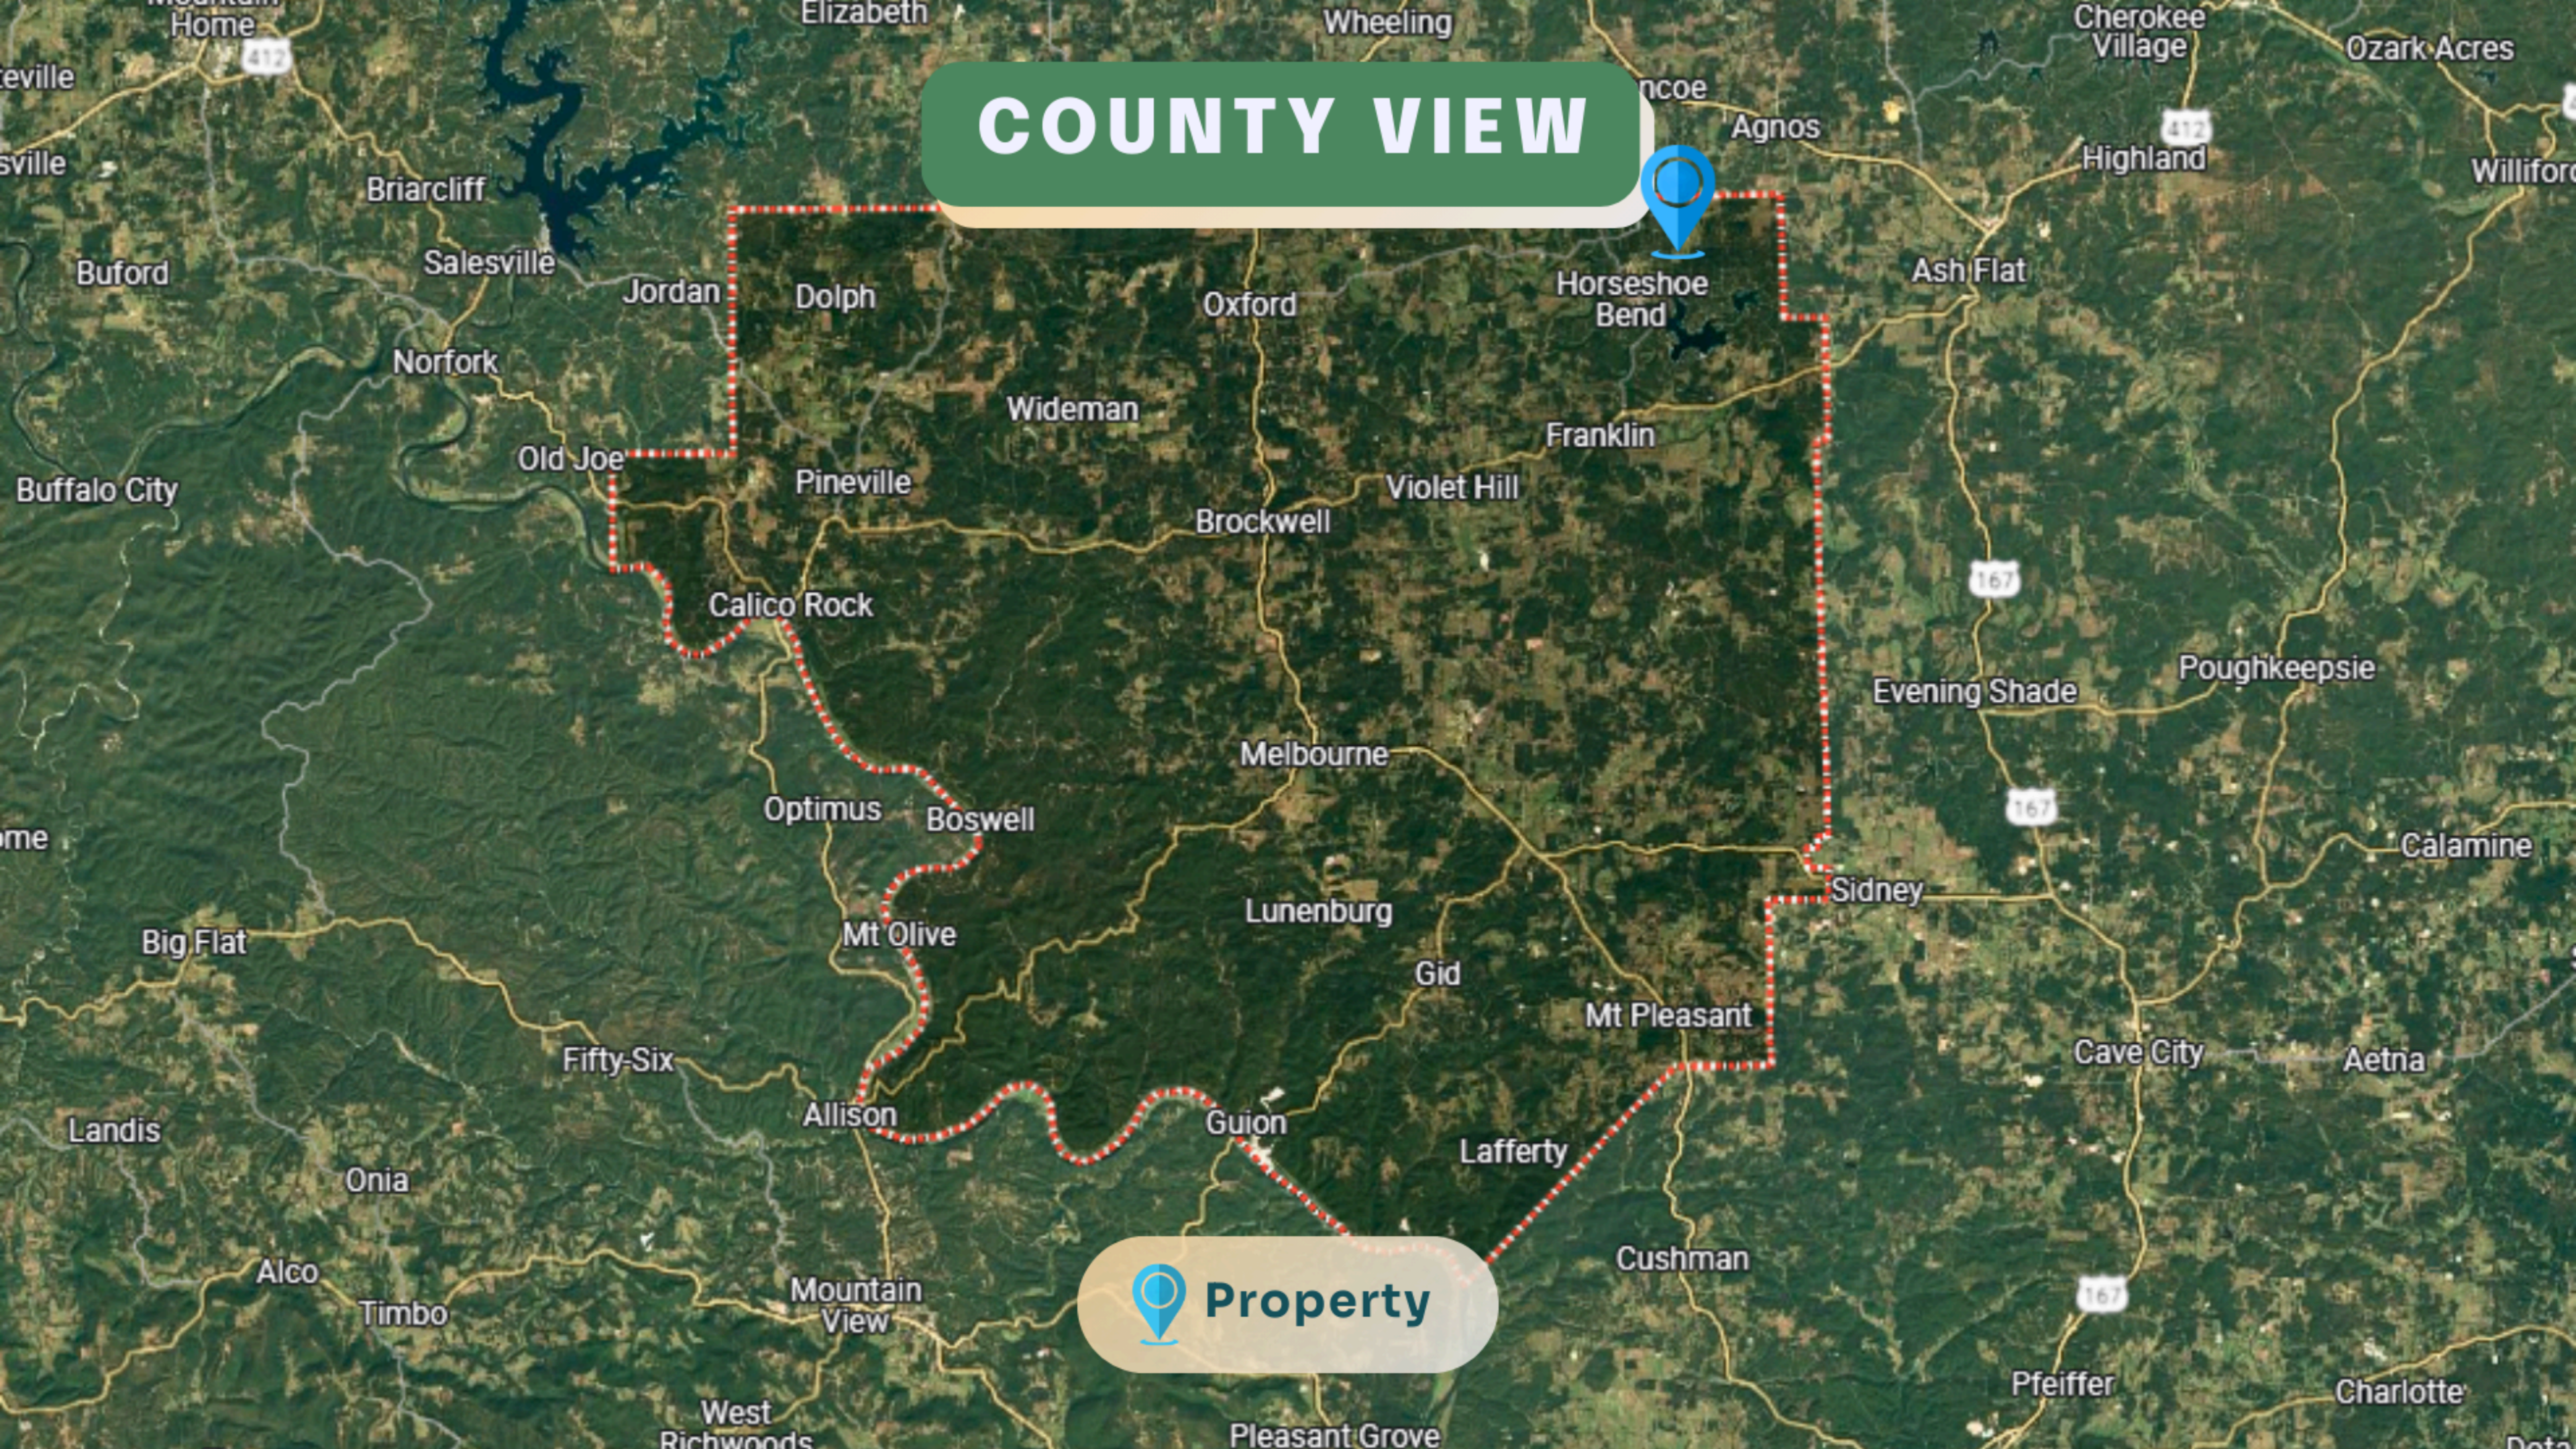

TOWN VIEW

The Church of Jesus Christ of Latter...

Wiseman

Horseshoe Bend

Diamond Lake Boat Launch

Crown Lake Resort & Spa

Box Hound Marina Resort & RV Park

Crown Lake

Myron Baptist Church

Property

56

56

COUNTY VIEW

 **Property**

KEY ACCESS ROUTES

The  property is located on Tongie Point, with convenient access from Glencoe, Oxford and Franklin, making it highly accessible.

ROAD ACCESS TO THE PROPERTY

- 489 ft to the left is the property.
- The road is a cement pavement.

DRIVING DIRECTIONS

Head south on 3rd St, turn left on W Church St, then left on Moonstone Blvd. Turn left on Airpark Rd, right on S Sequoia Dr, then left on Shady Ln. Finally, turn left onto Tongie Point. The  property is on the left.