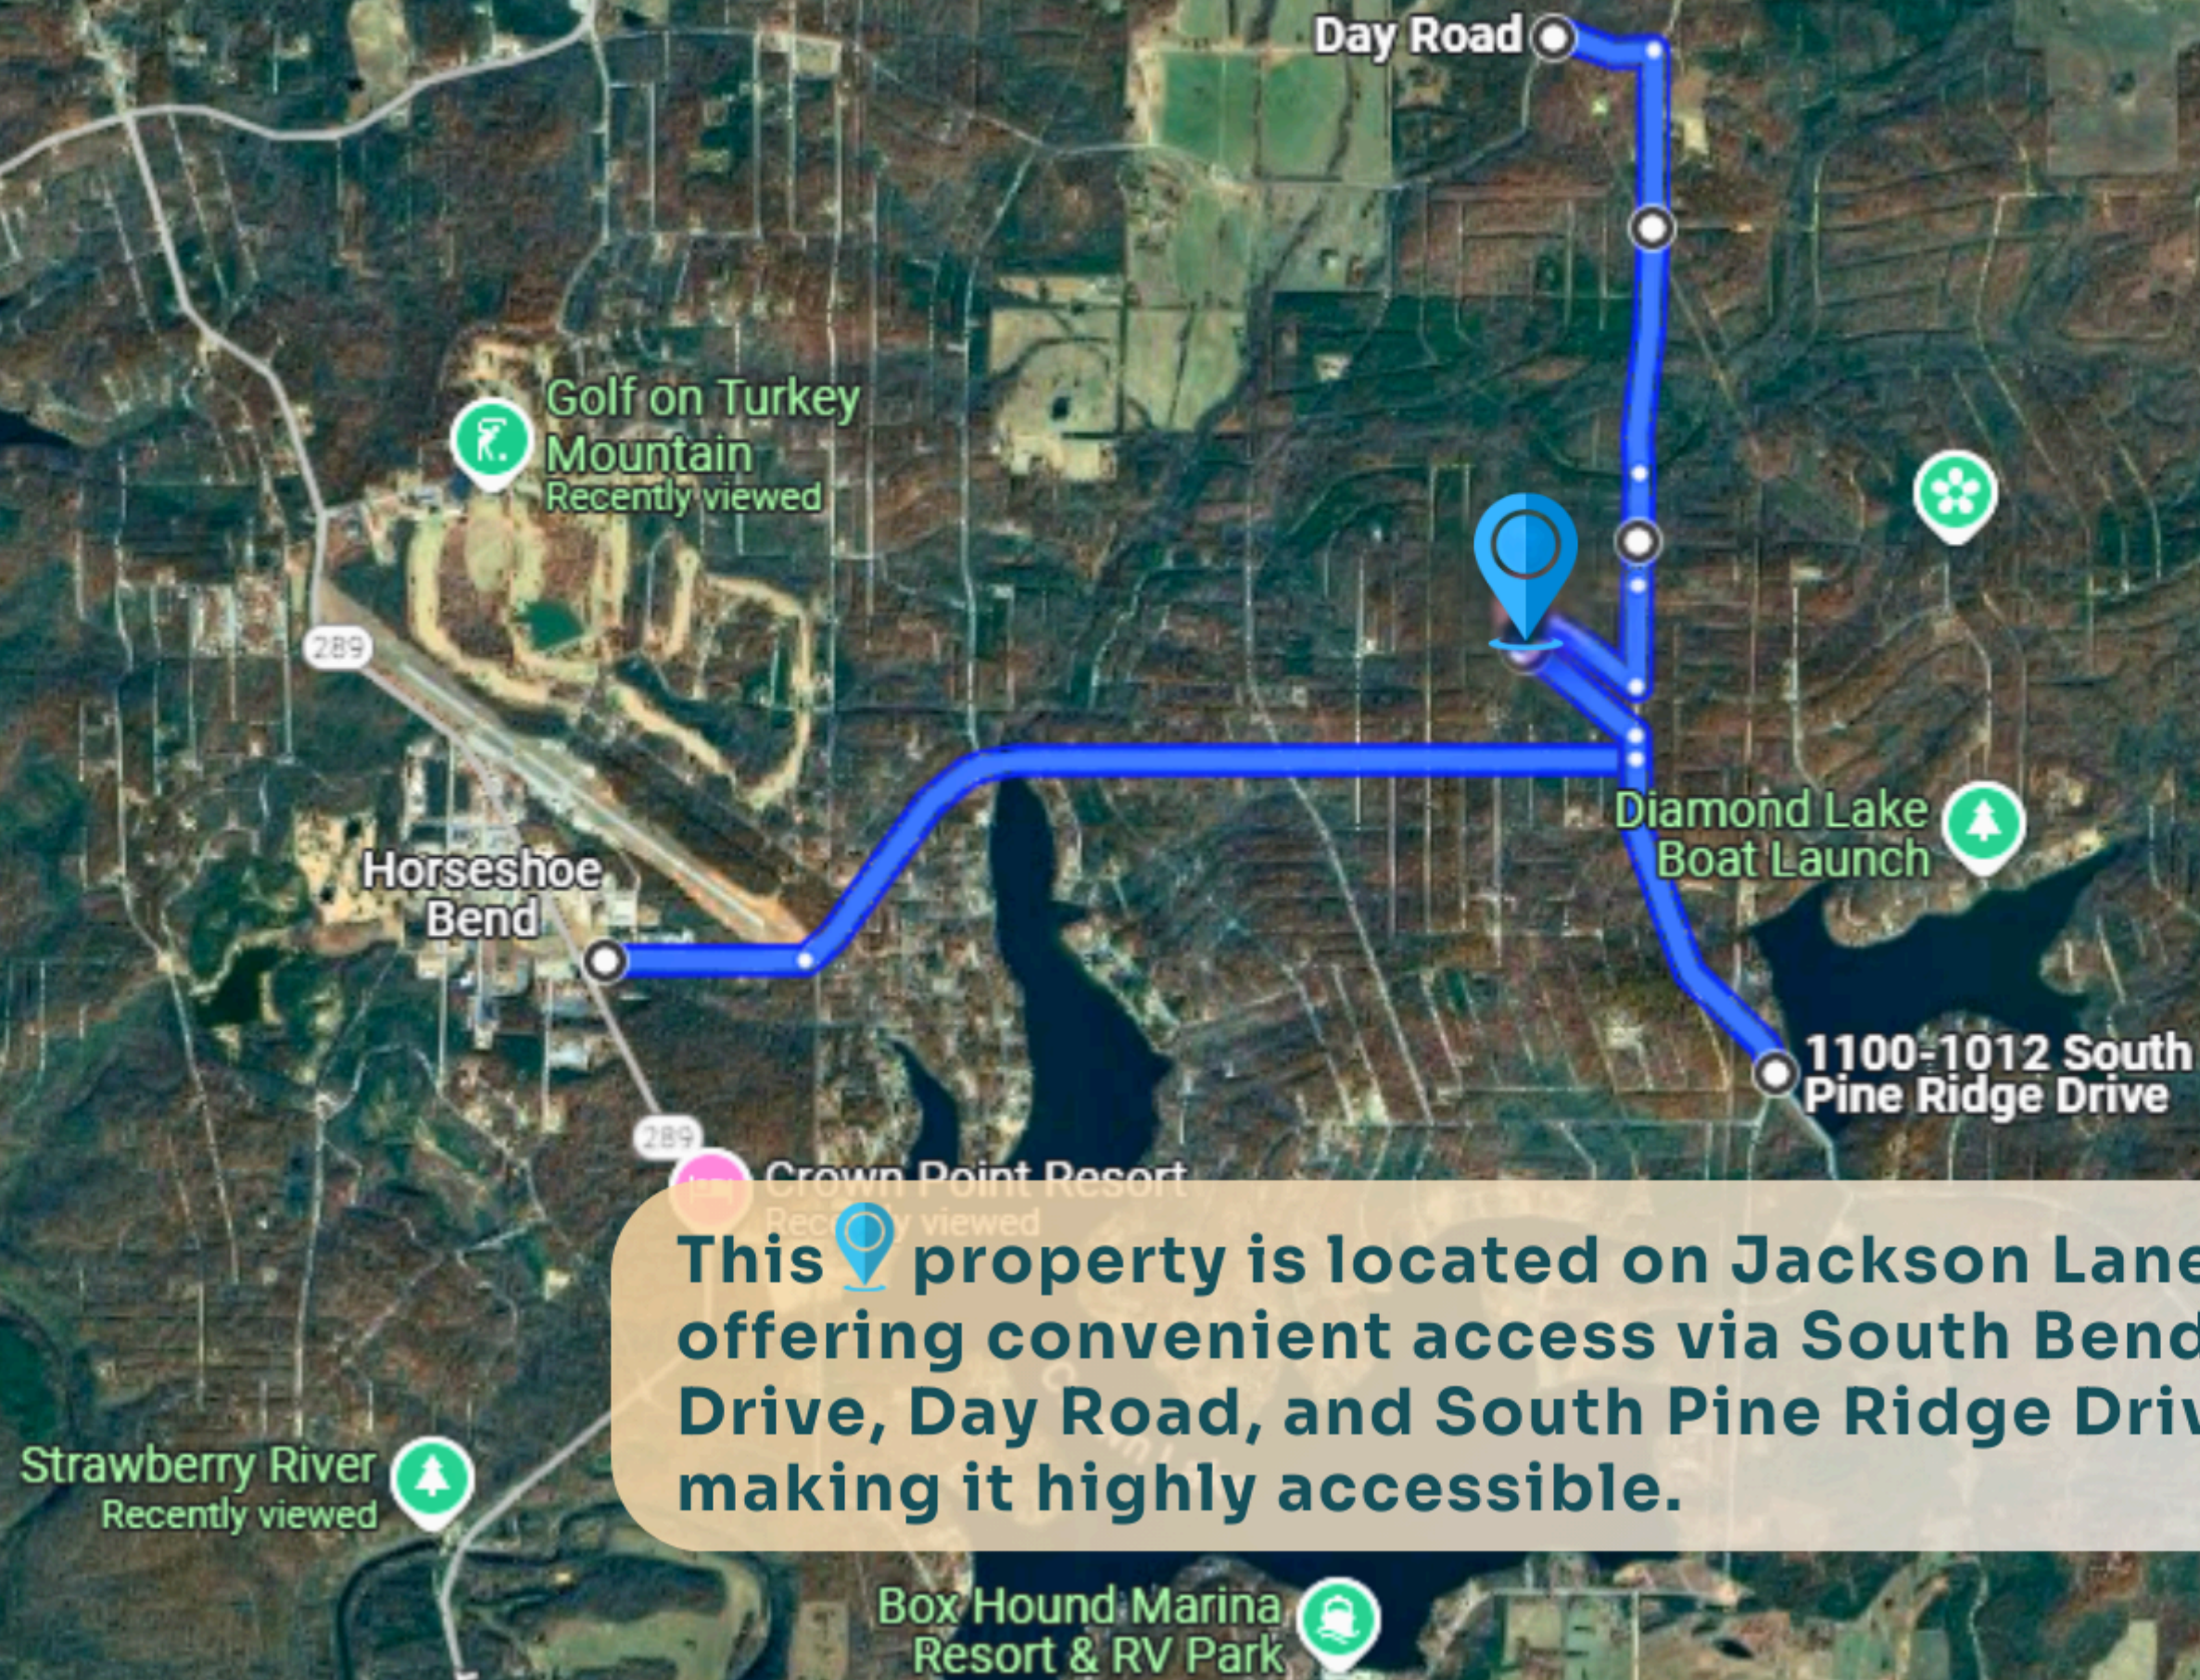

# TOWN VIEW

The Church of Jesus Christ of Latter...

Wiseman

Horseshoe Bend

Diamond Lake Boat Launch

Crown Lake Resort & Spa

Box Hound Marina Resort & RV Park

 **Property**

# KEY ACCESS ROUTES

This  property is located on Jackson Lane, offering convenient access via South Bend Drive, Day Road, and South Pine Ridge Drive, making it highly accessible.

# ROAD ACCESS TO THE PROPERTY

- 0.3 miles to the left is the property.
- Semi-rough road condition.

# DRIVING DIRECTIONS

 7 min  
2.8 miles

Head south on 3rd St, left on W Church St for 0.6 mi, left on Moonstone Blvd for 1.8 mi, left on S Pine Ridge Dr, then left on Jackson Ln. The  property is on the left.