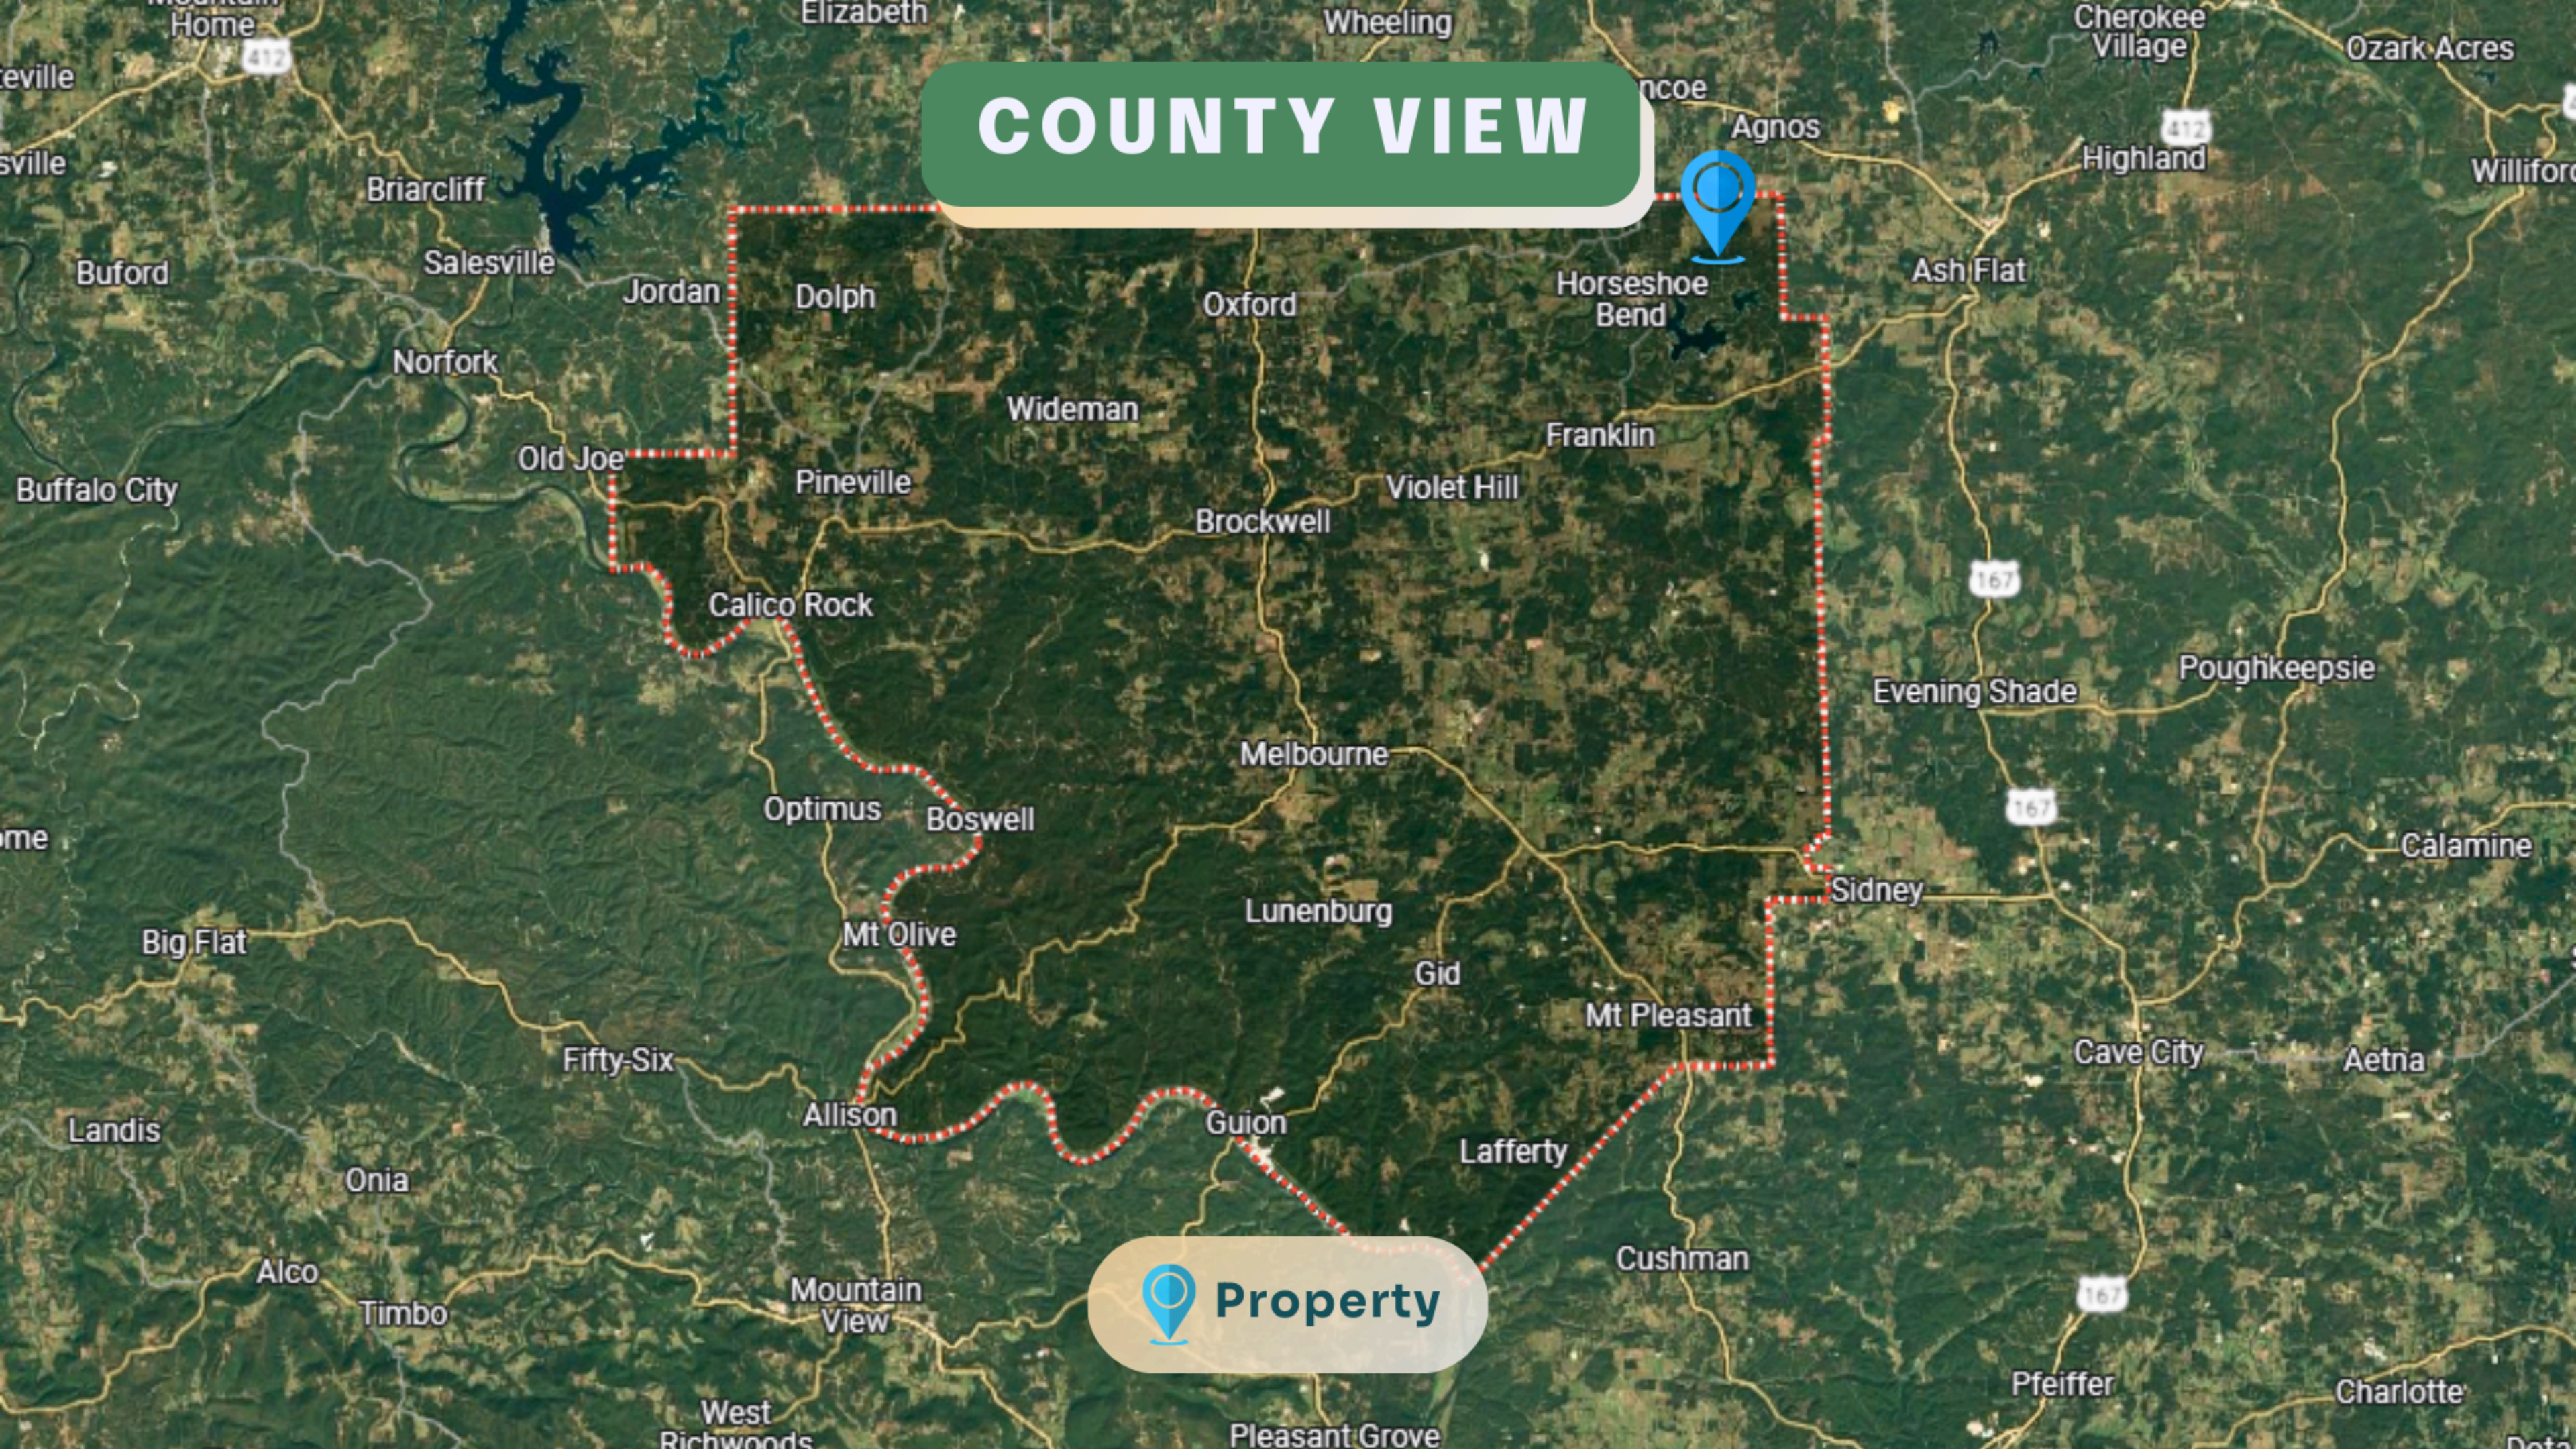

COUNTY VIEW

Property