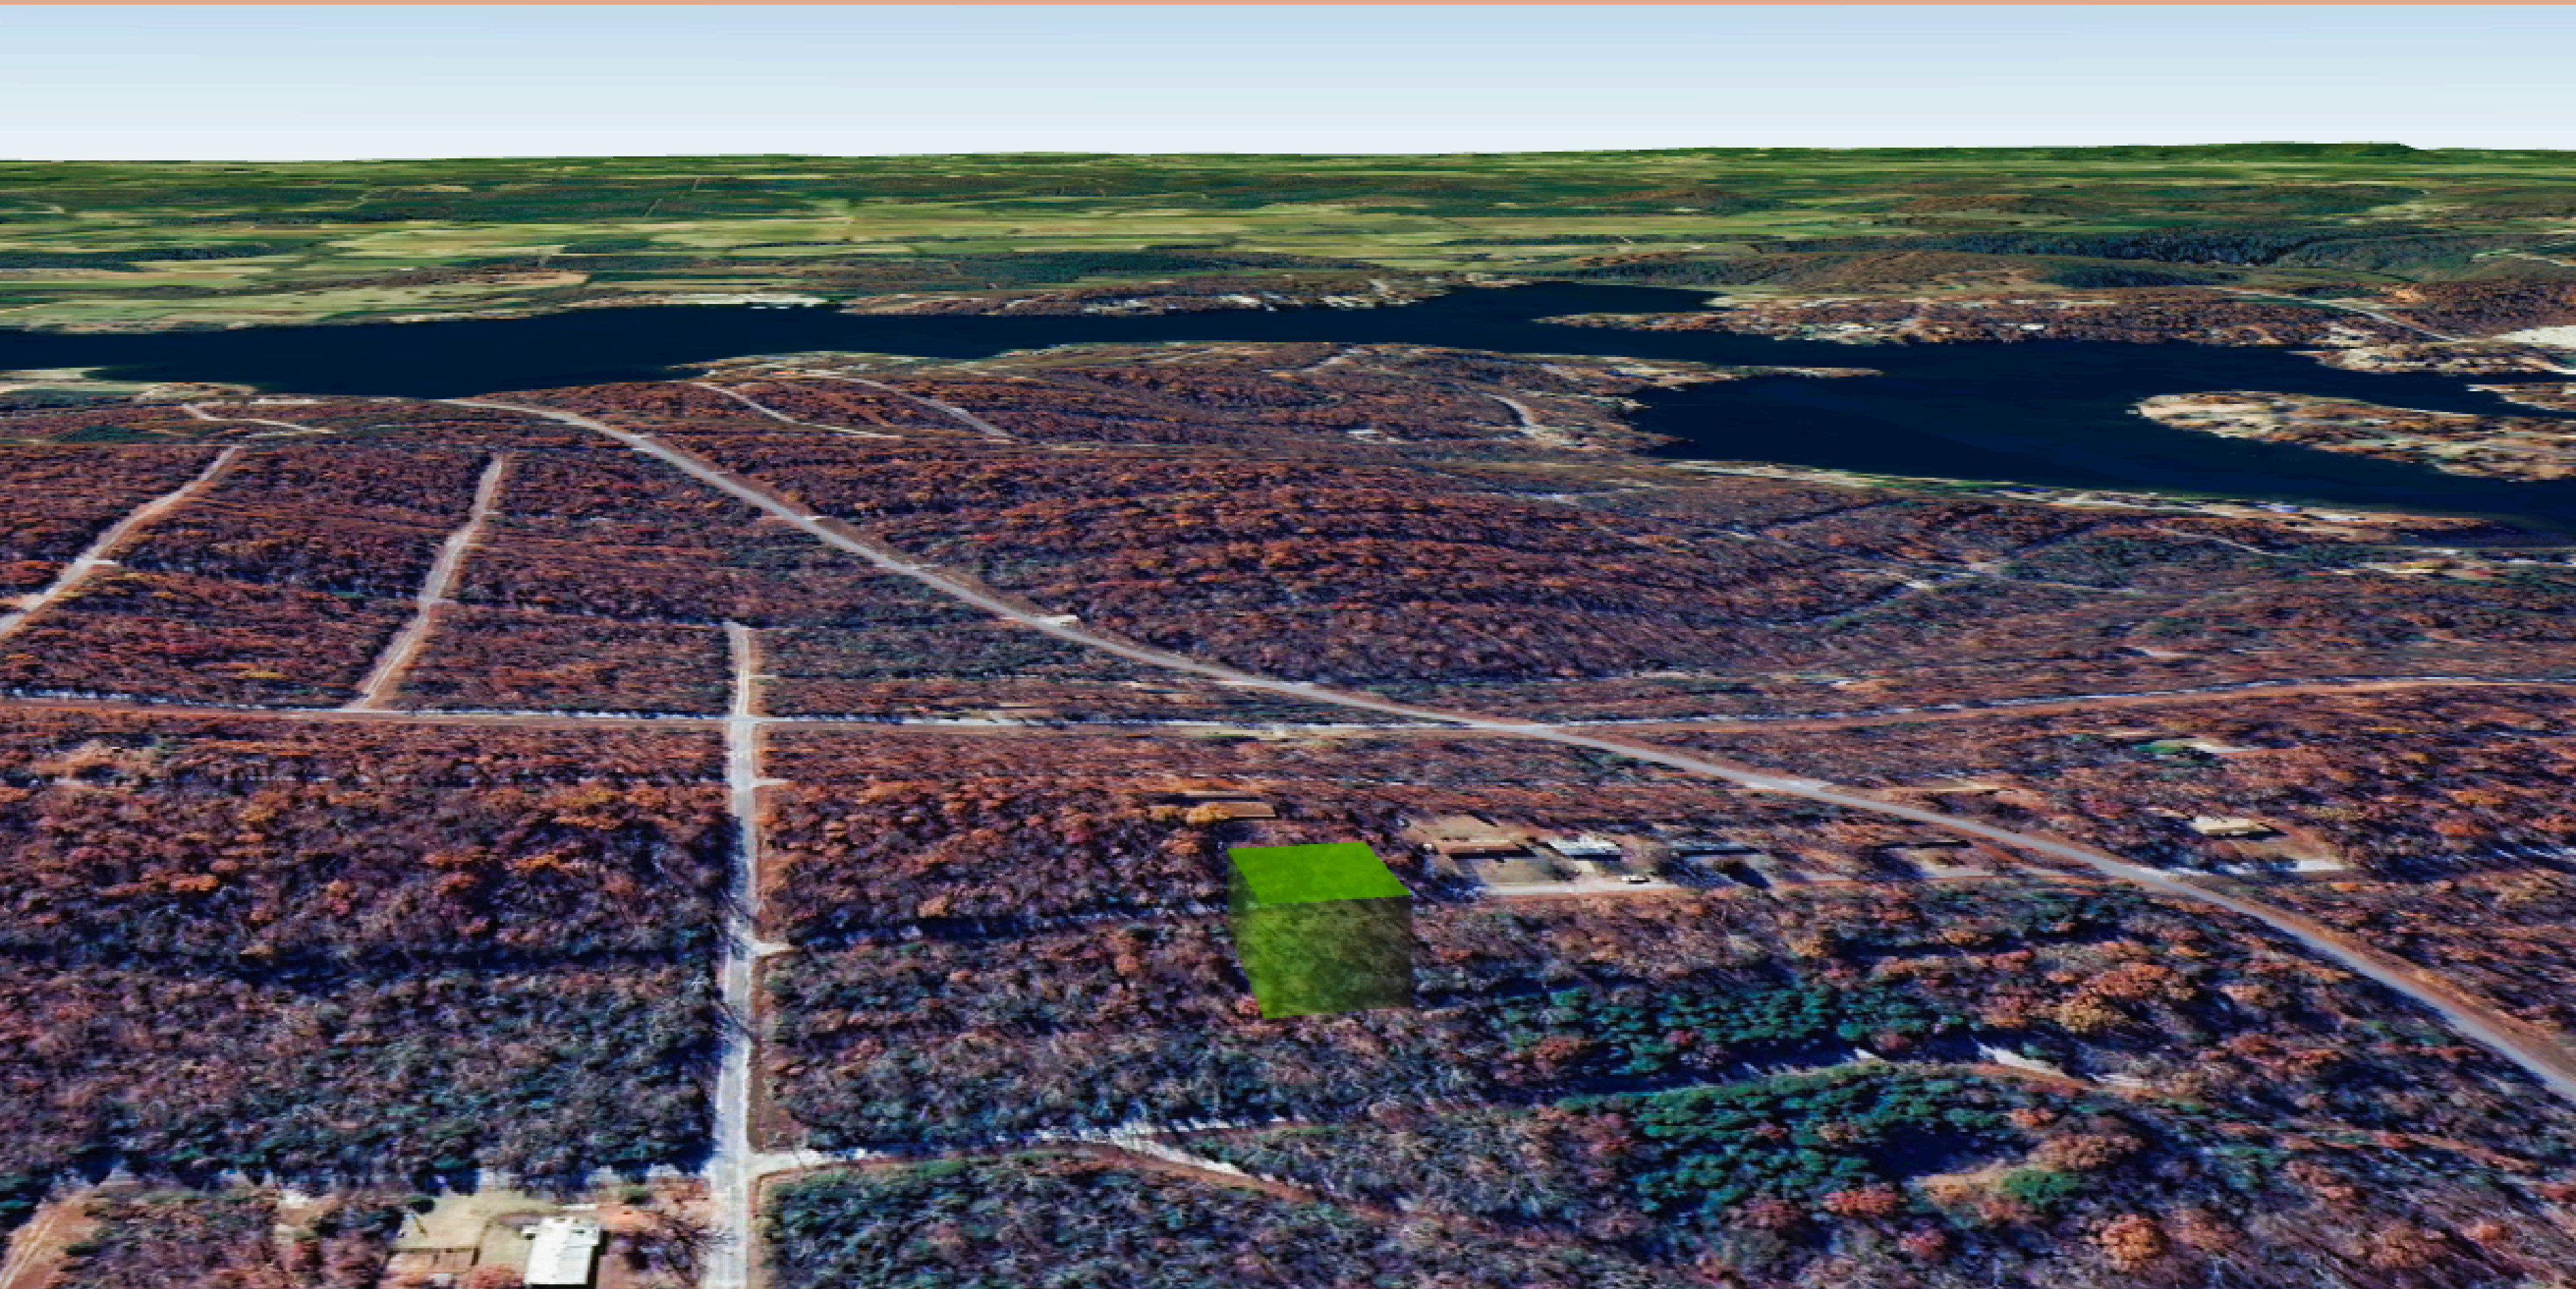

AERIAL VIEW

Crown Lake Resort

Crown Lake Pier

800-01500-000

FACING SOUTH

FACING NORTH

FACING EAST

FACING WEST