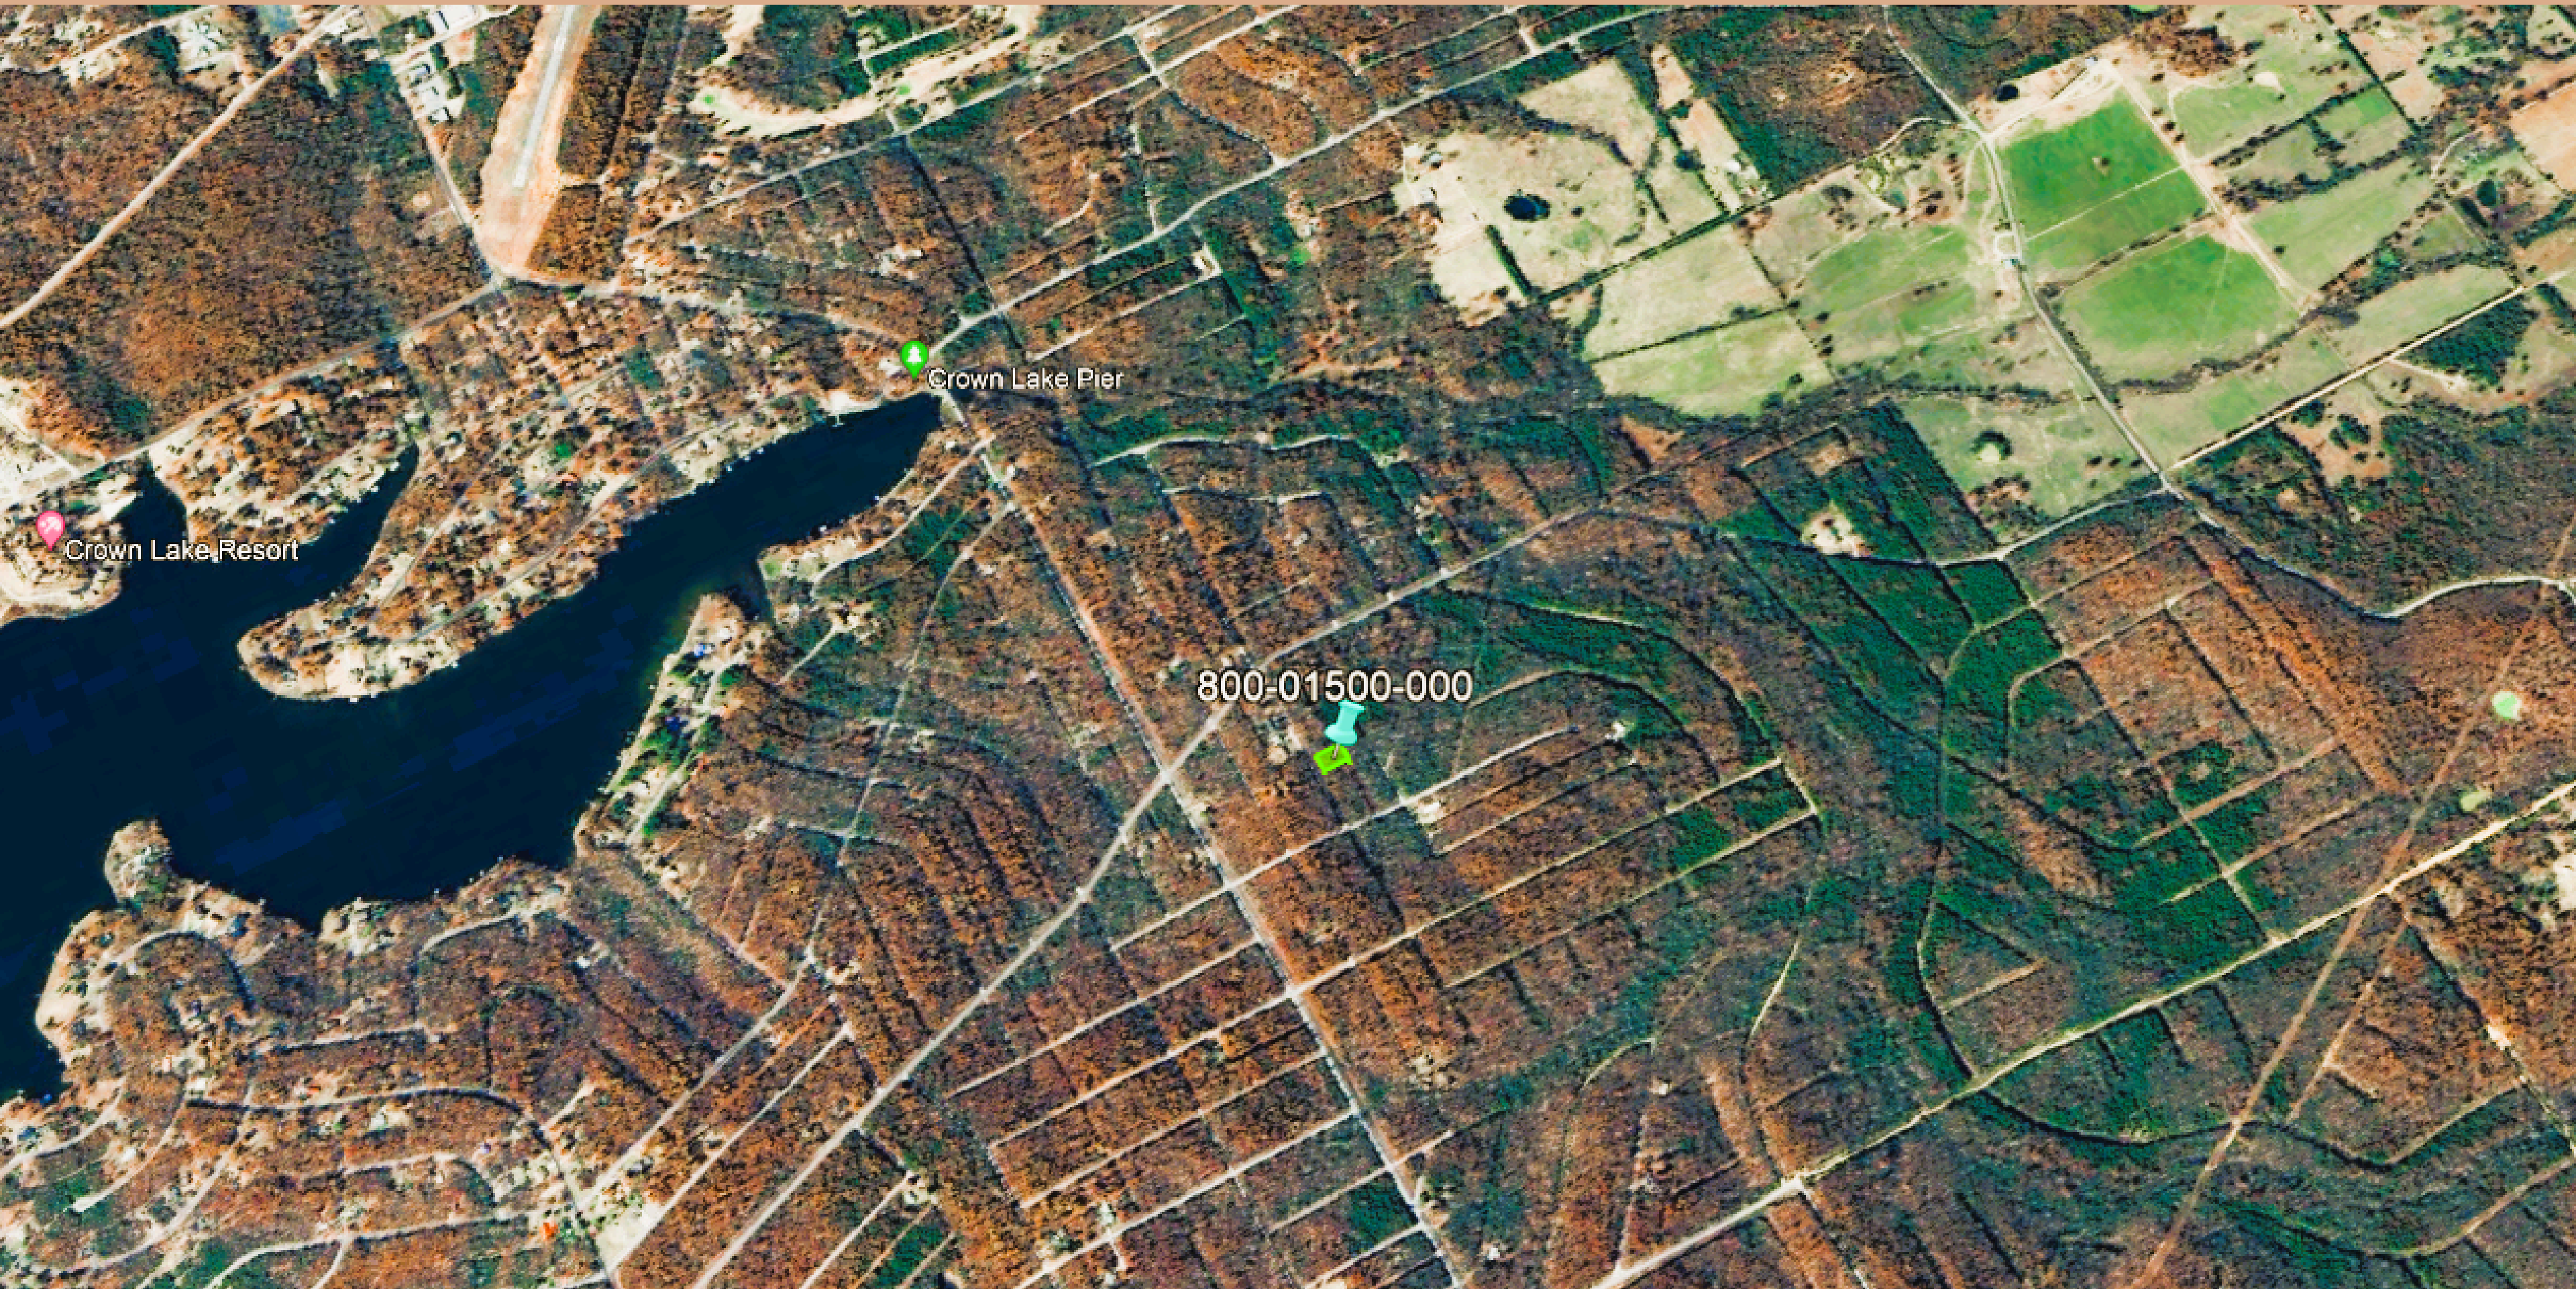

AERIAL VIEW

Crown Lake Resort

Crown Lake Pier

800-01500-000

FACING SOUTH

FACING NORTH

FACING EAST

FACING WEST