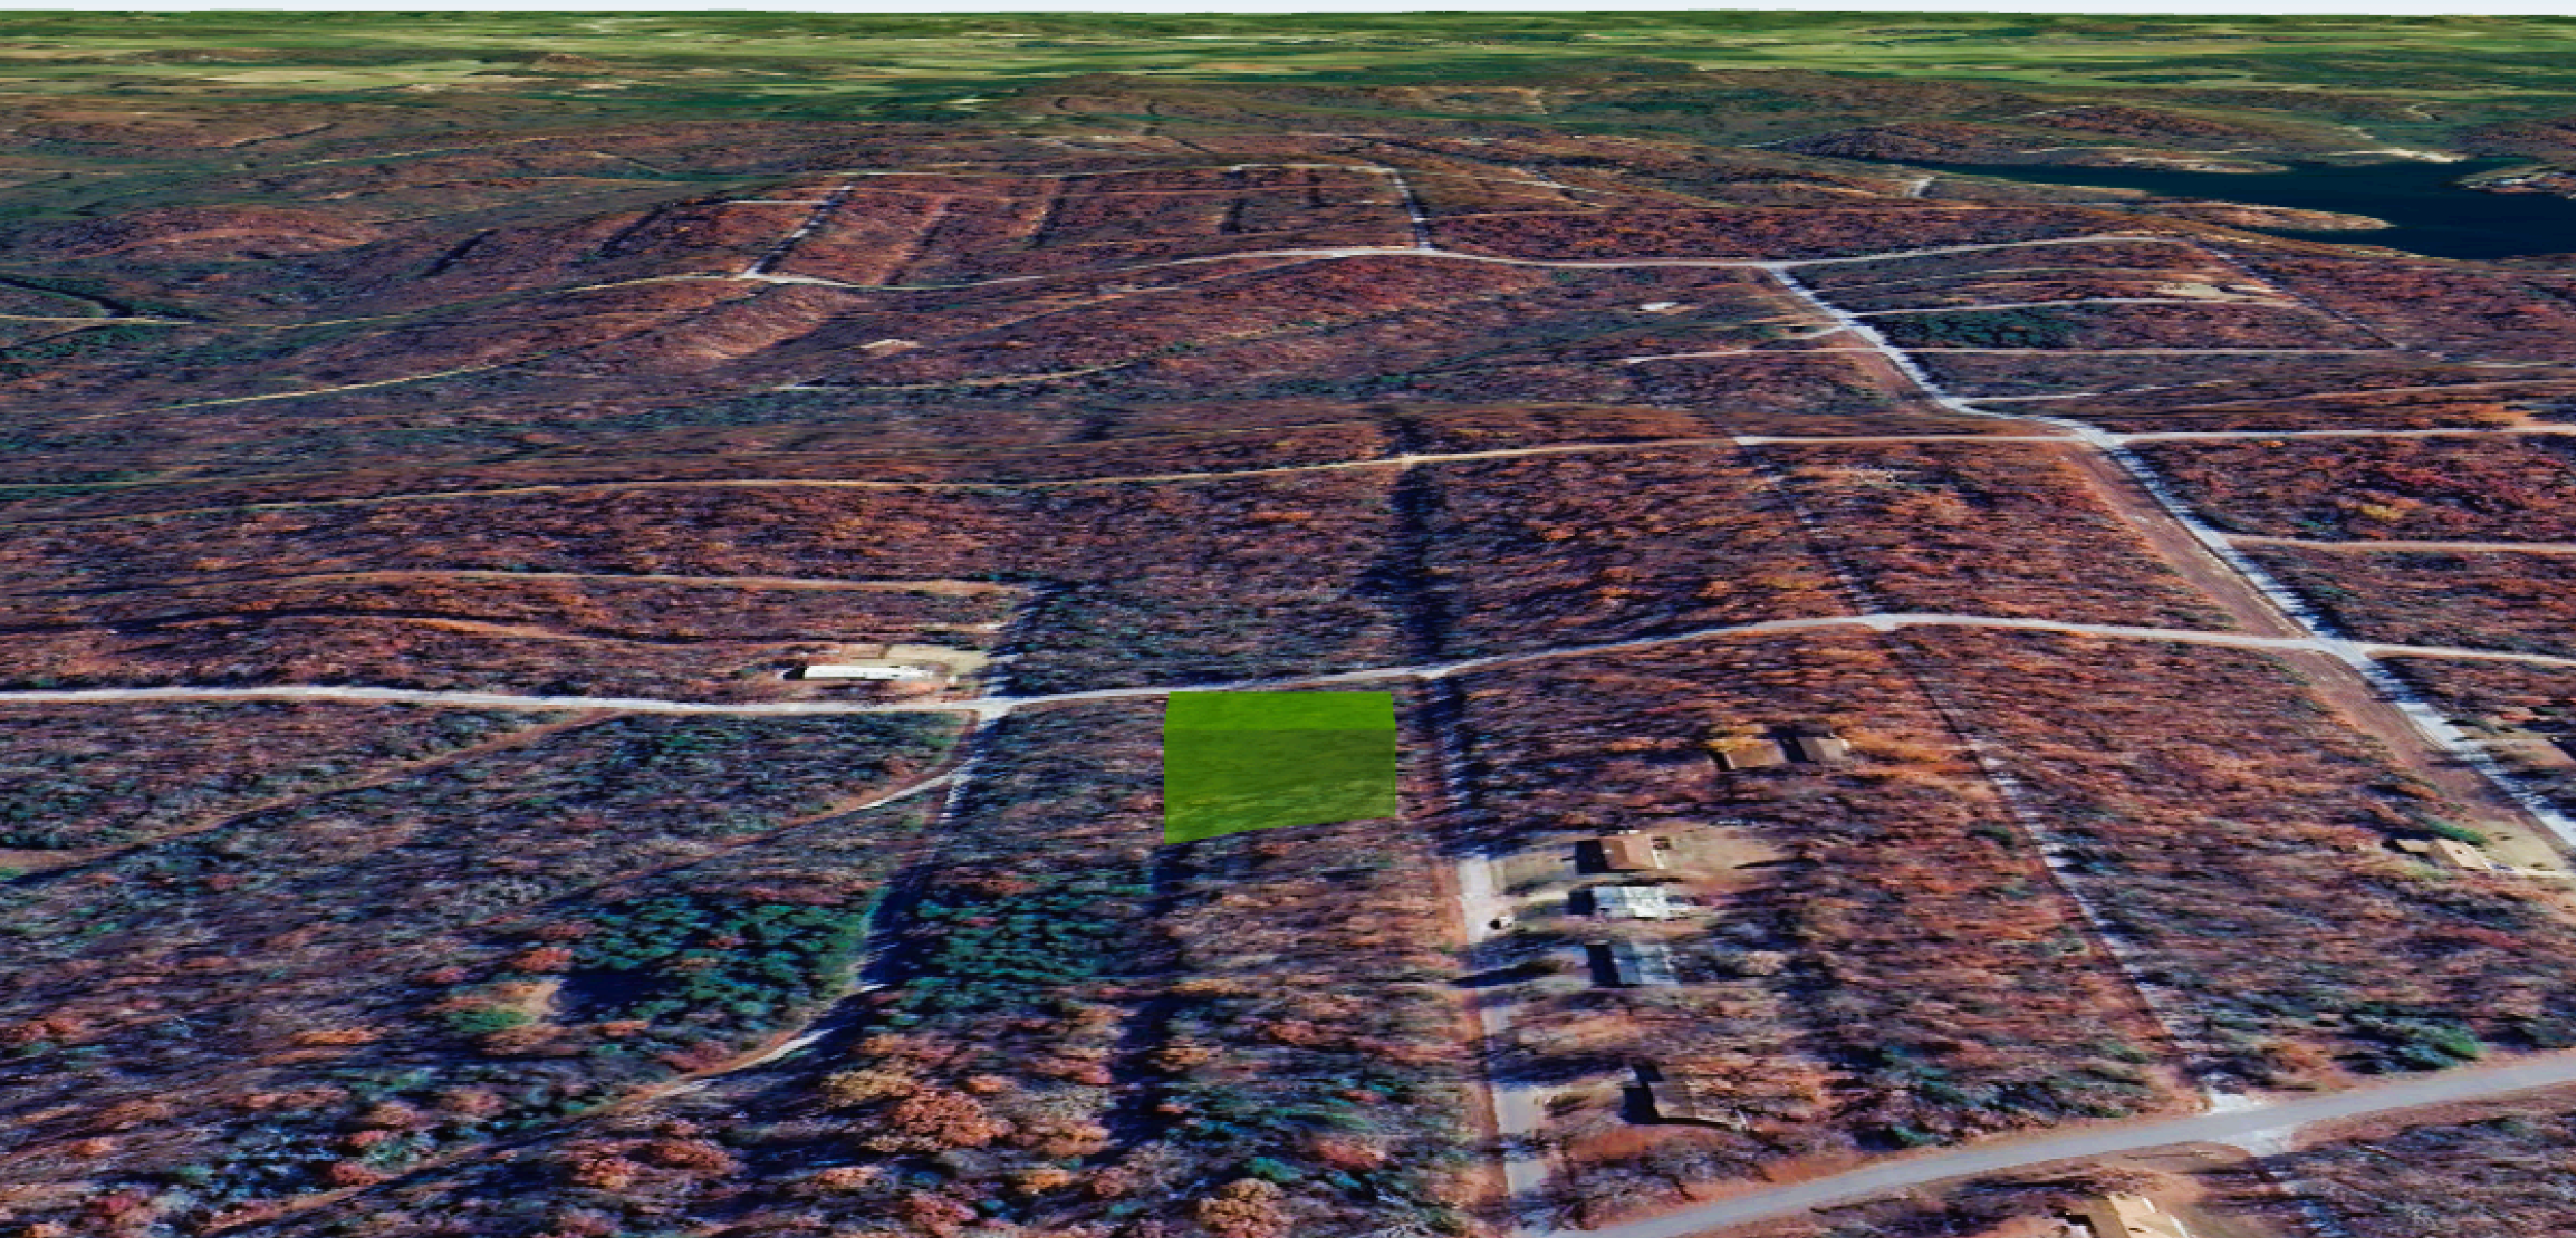

AERIAL VIEW

Crown Lake Resort

Crown Lake Pier

800-01500-000

FACING SOUTH

FACING NORTH

FACING EAST

FACING WEST