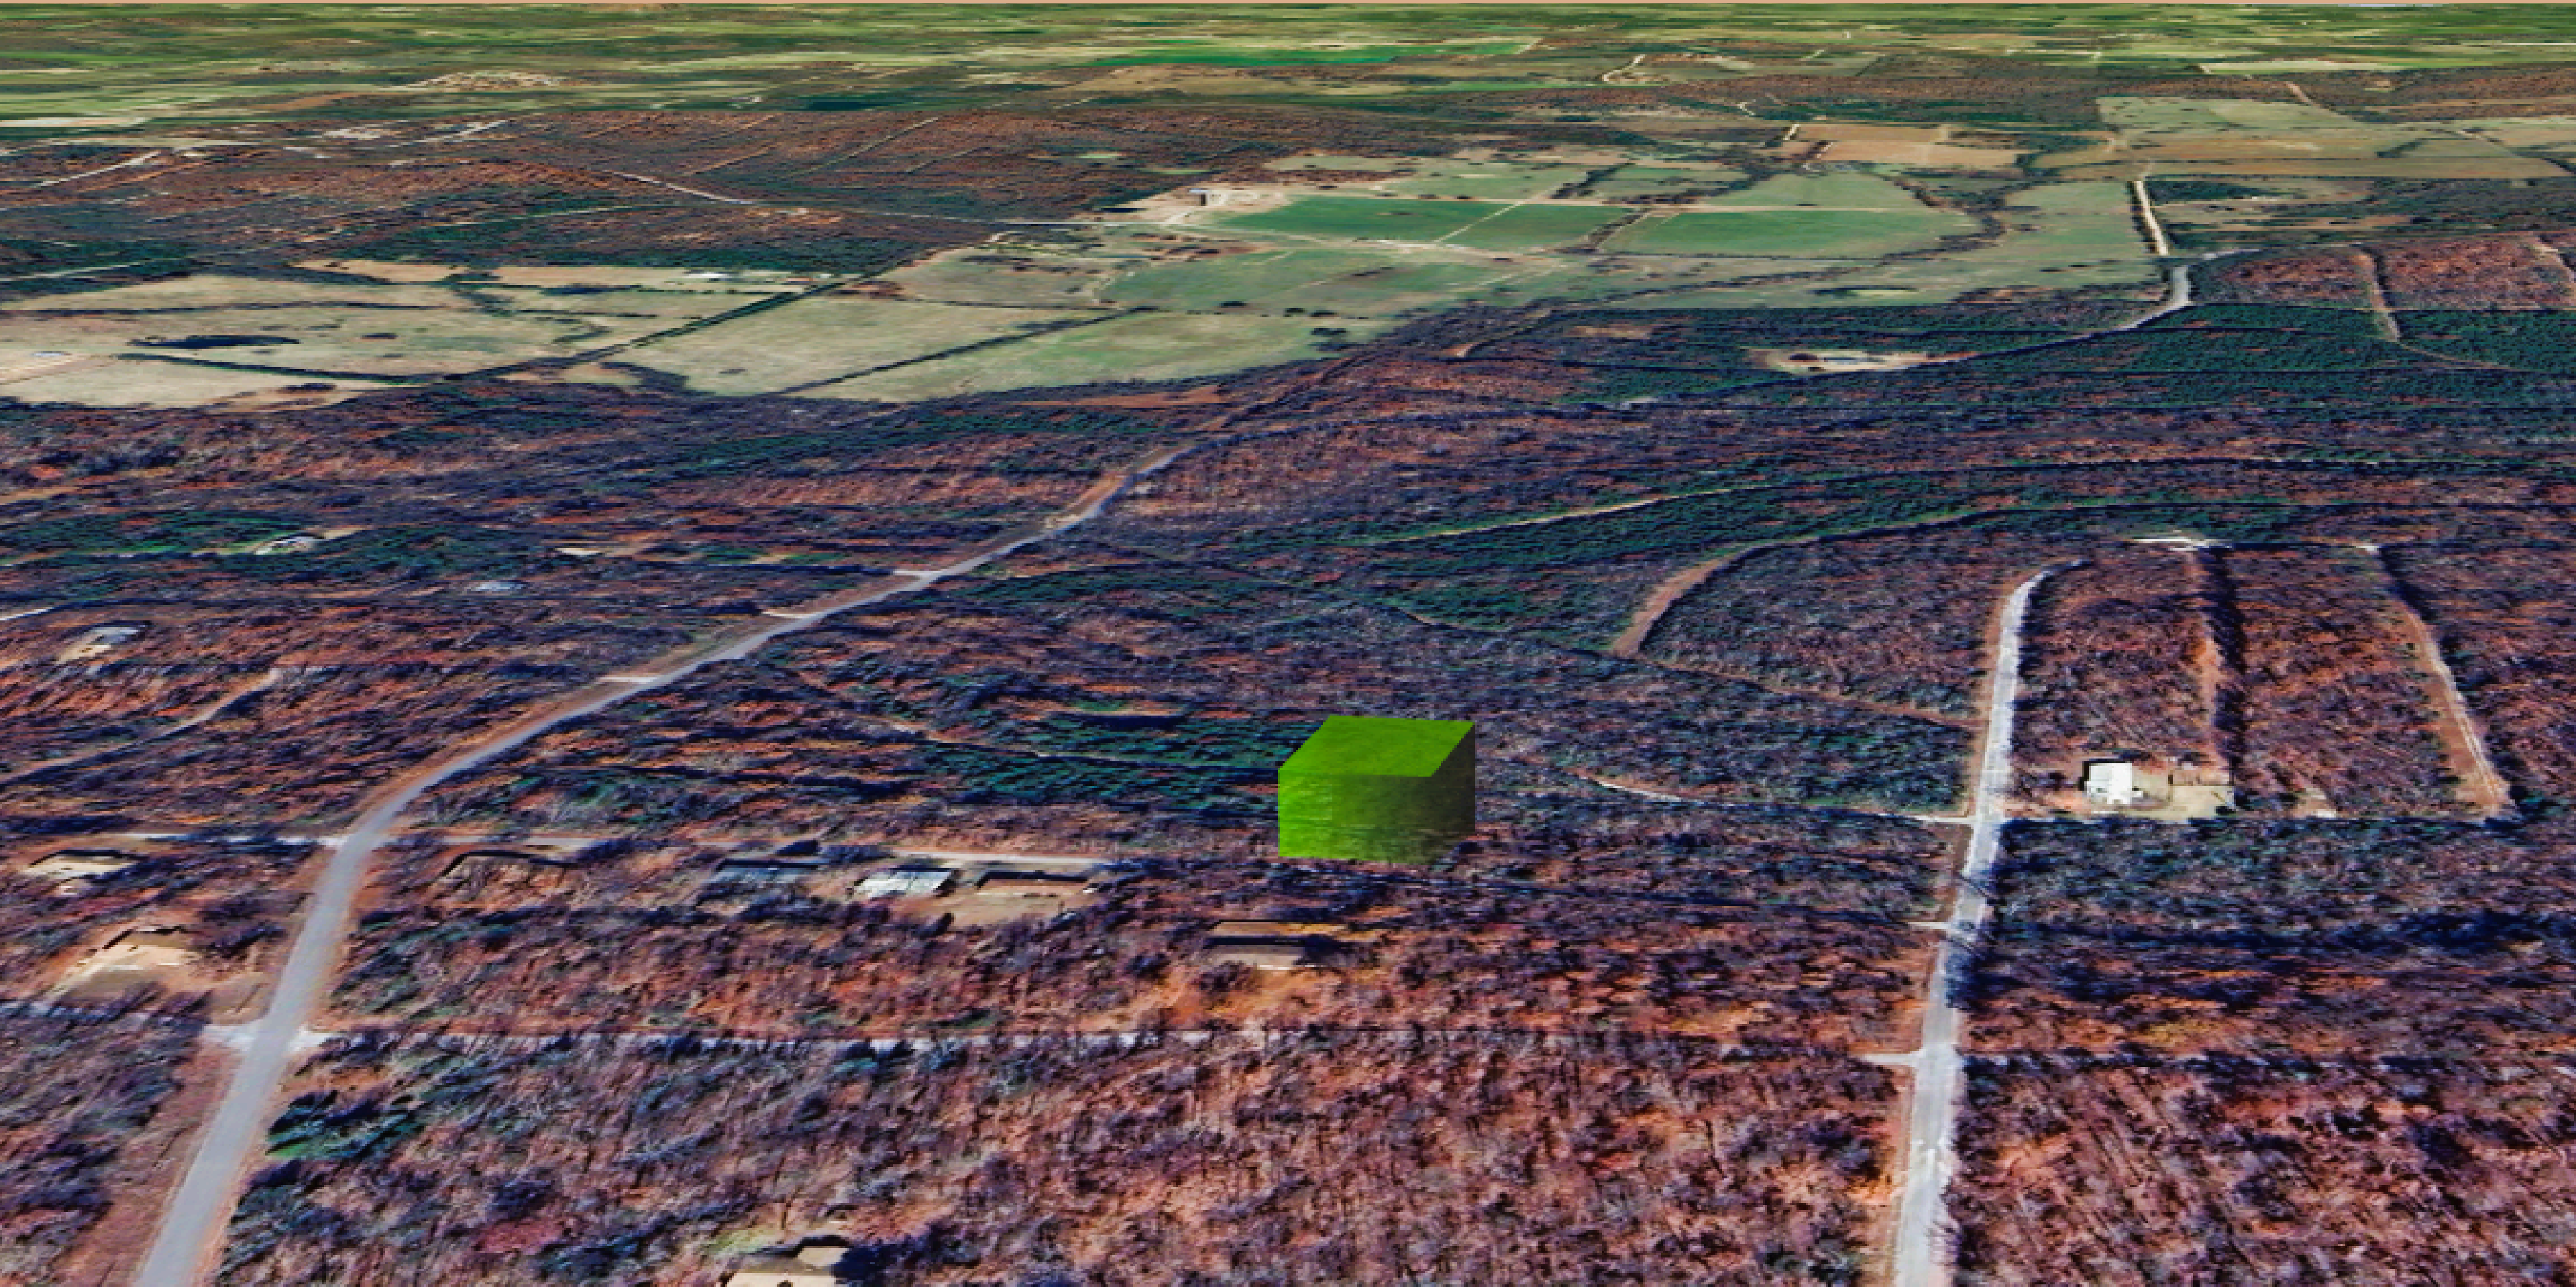

AERIAL VIEW

Crown Lake Resort

Crown Lake Pier

800-01500-000

FACING SOUTH

FACING NORTH

FACING EAST

FACING WEST