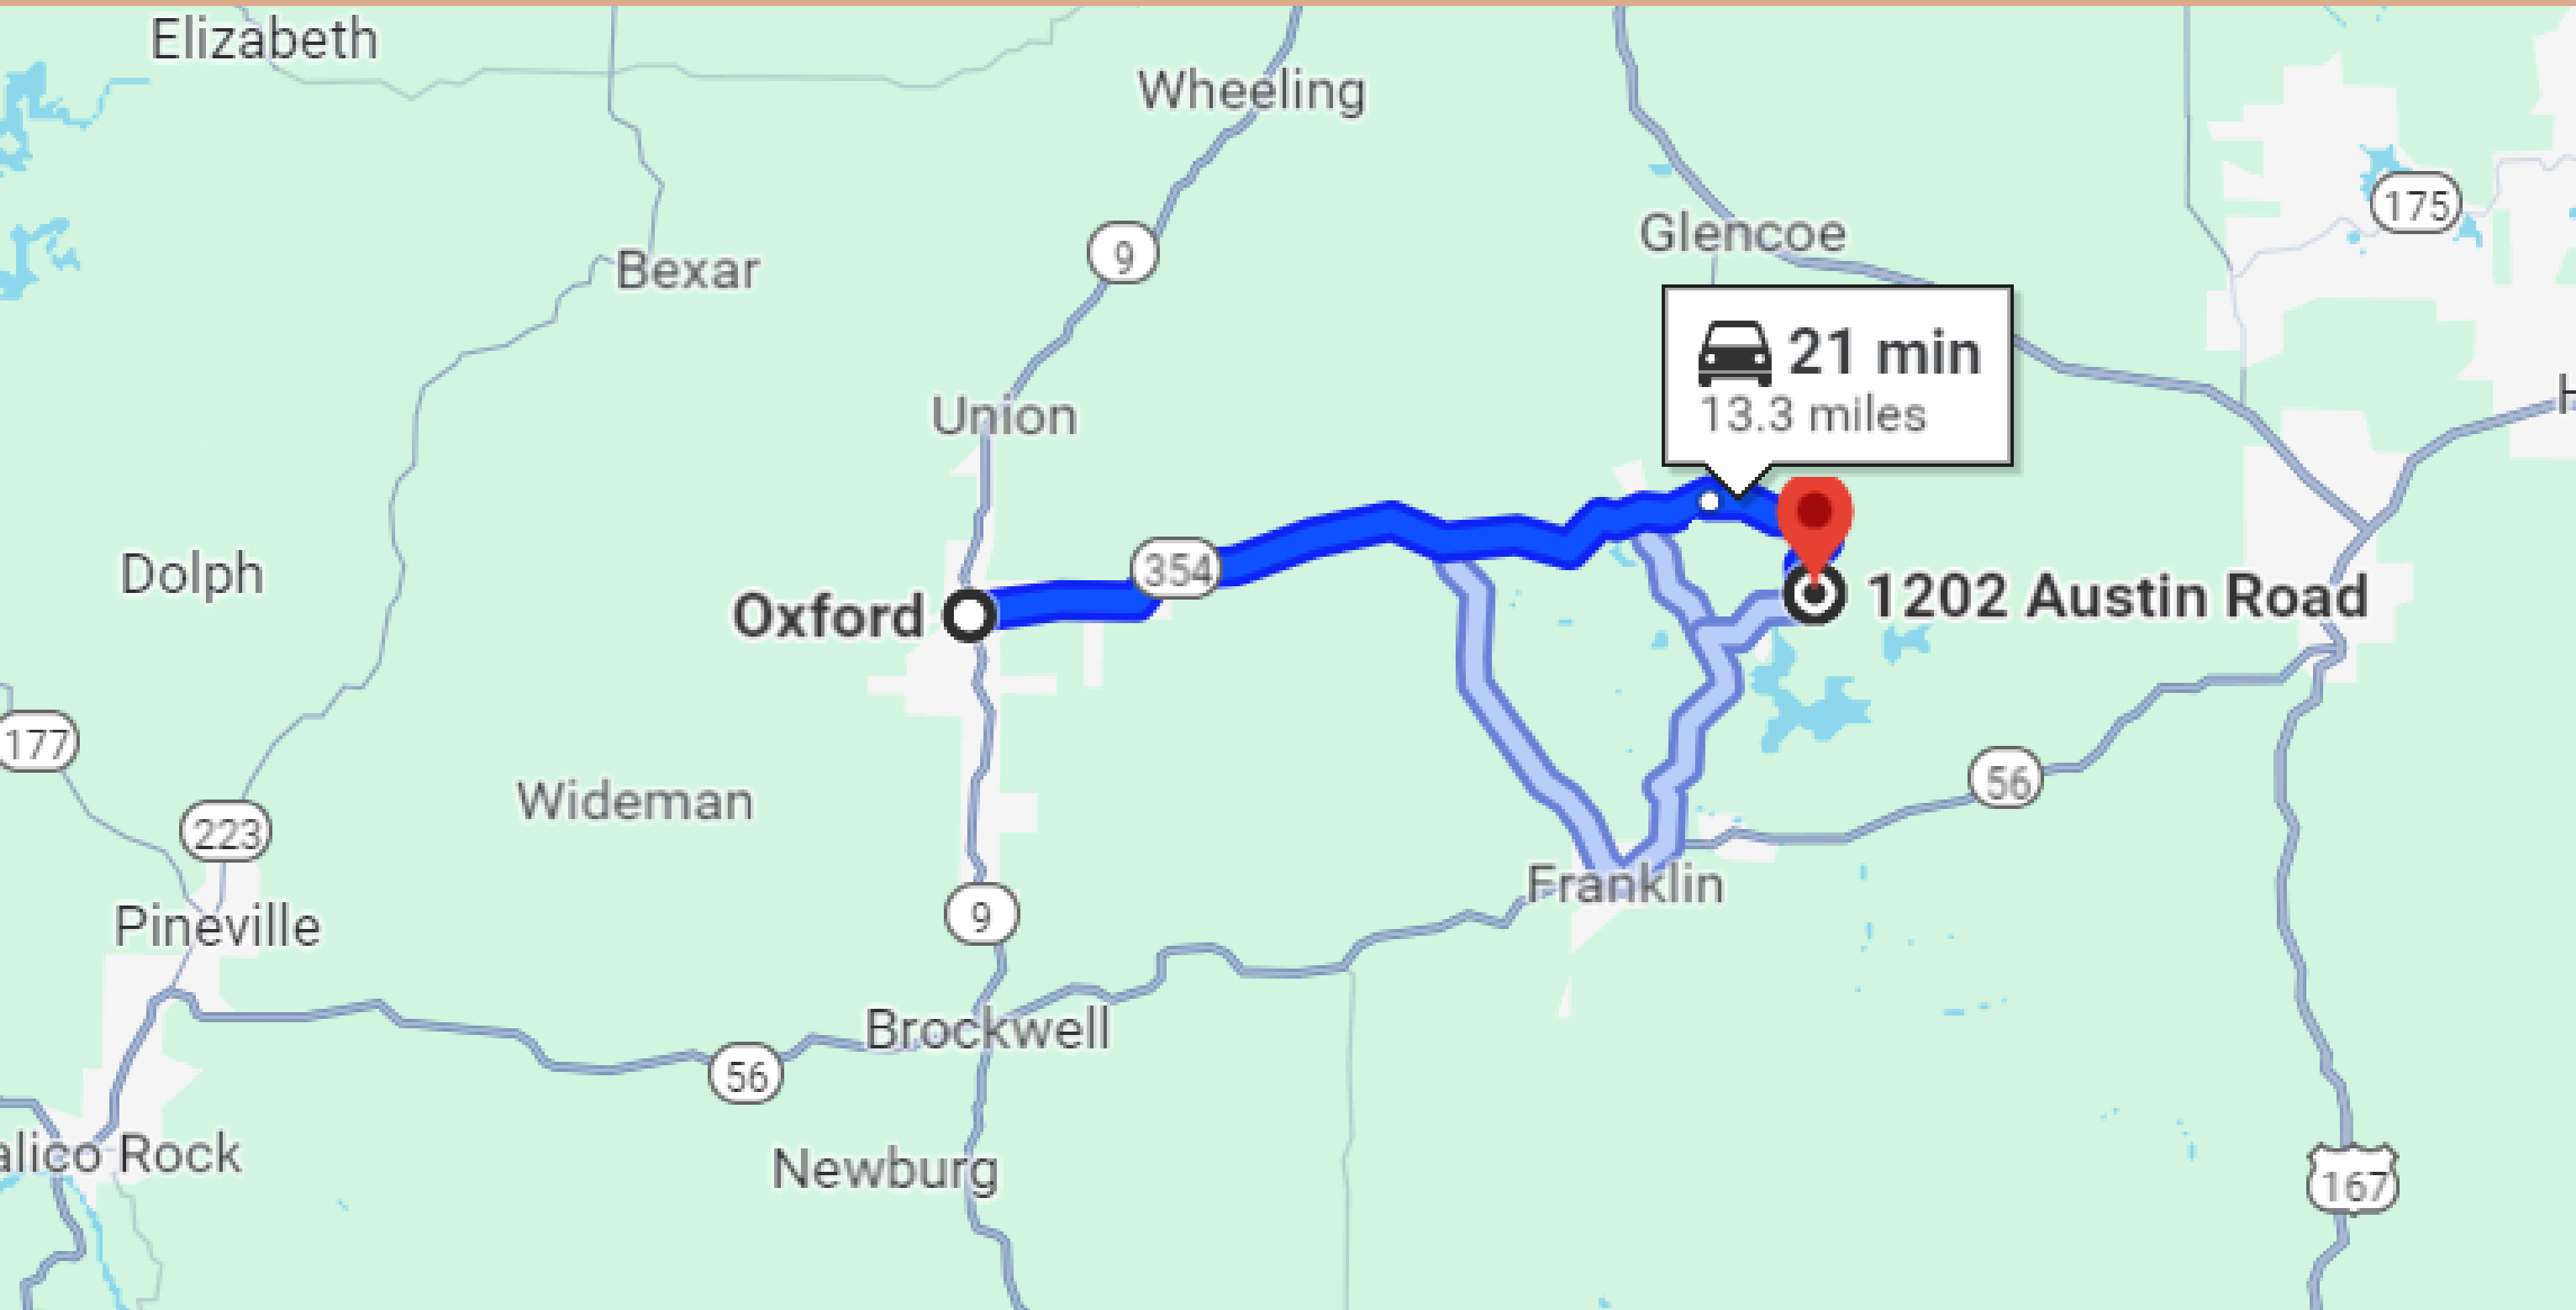

2 HRS & 26 MIN'S DRIVE TO LITTLE ROCK

21-MINUTE DRIVE TO OXFORD TOWN

6-MINUTE DRIVE TO HORSESHOE BEND TOWN