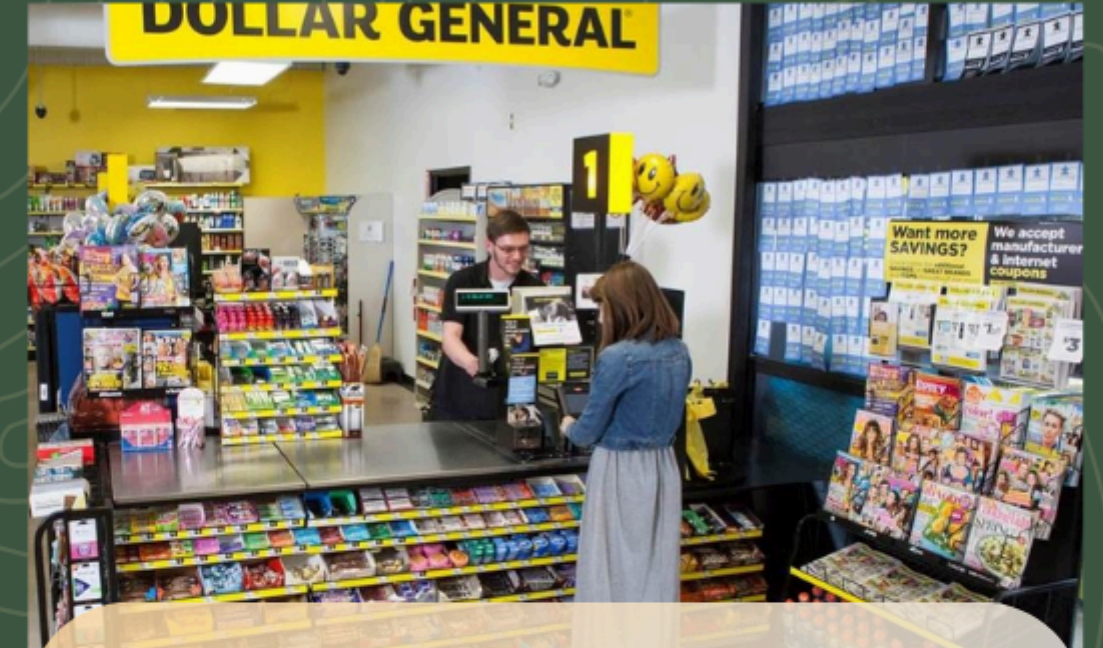

The Stand at Satsuma

Circle K

Dollar General

Family Dollar Store

Satsuma Express Food Store

NEARBY STORES/MALLS - INTERLACHEN

Hichcocks Supervalu

Bryan's Ace Hardware