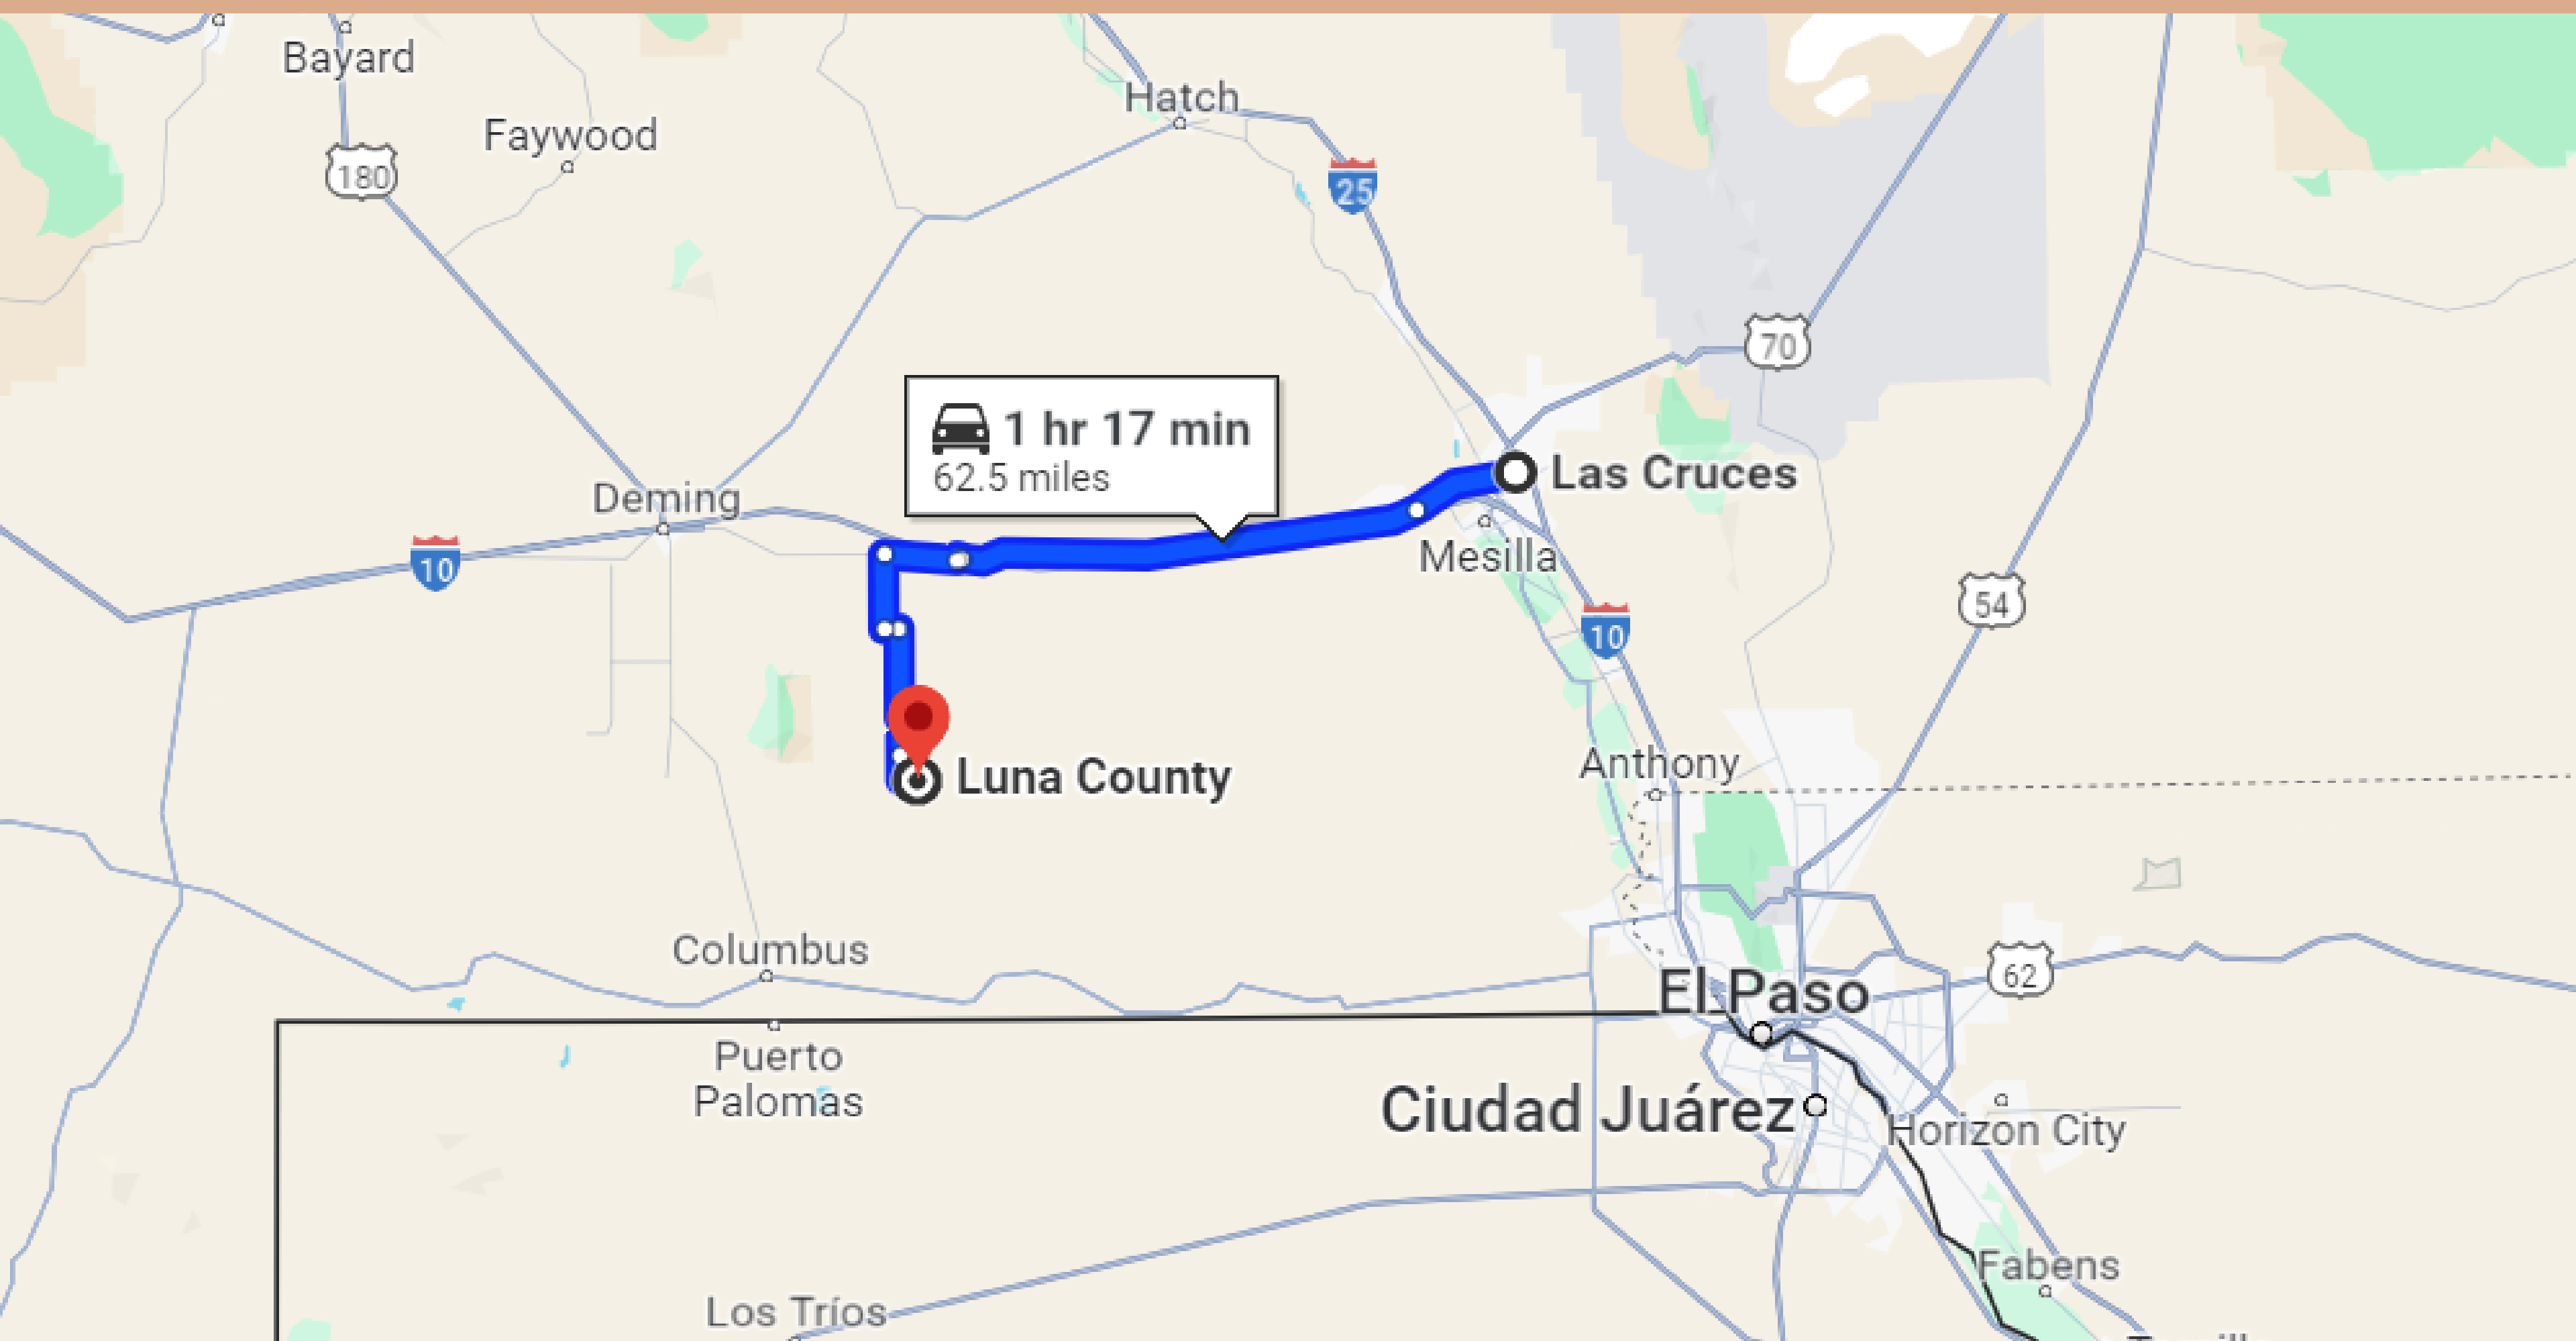

# 47-MINUTE DRIVE TO DEMING TOWN

# 1 HR & 17-MINUTE DRIVE TO COLUMBUS TOWN

# 1 HR & 17-MINUTE DRIVE TO LAS CRUCES TOWN

# 4 HRS & 10-MINUTE DRIVE TO ALBUQUERQUE