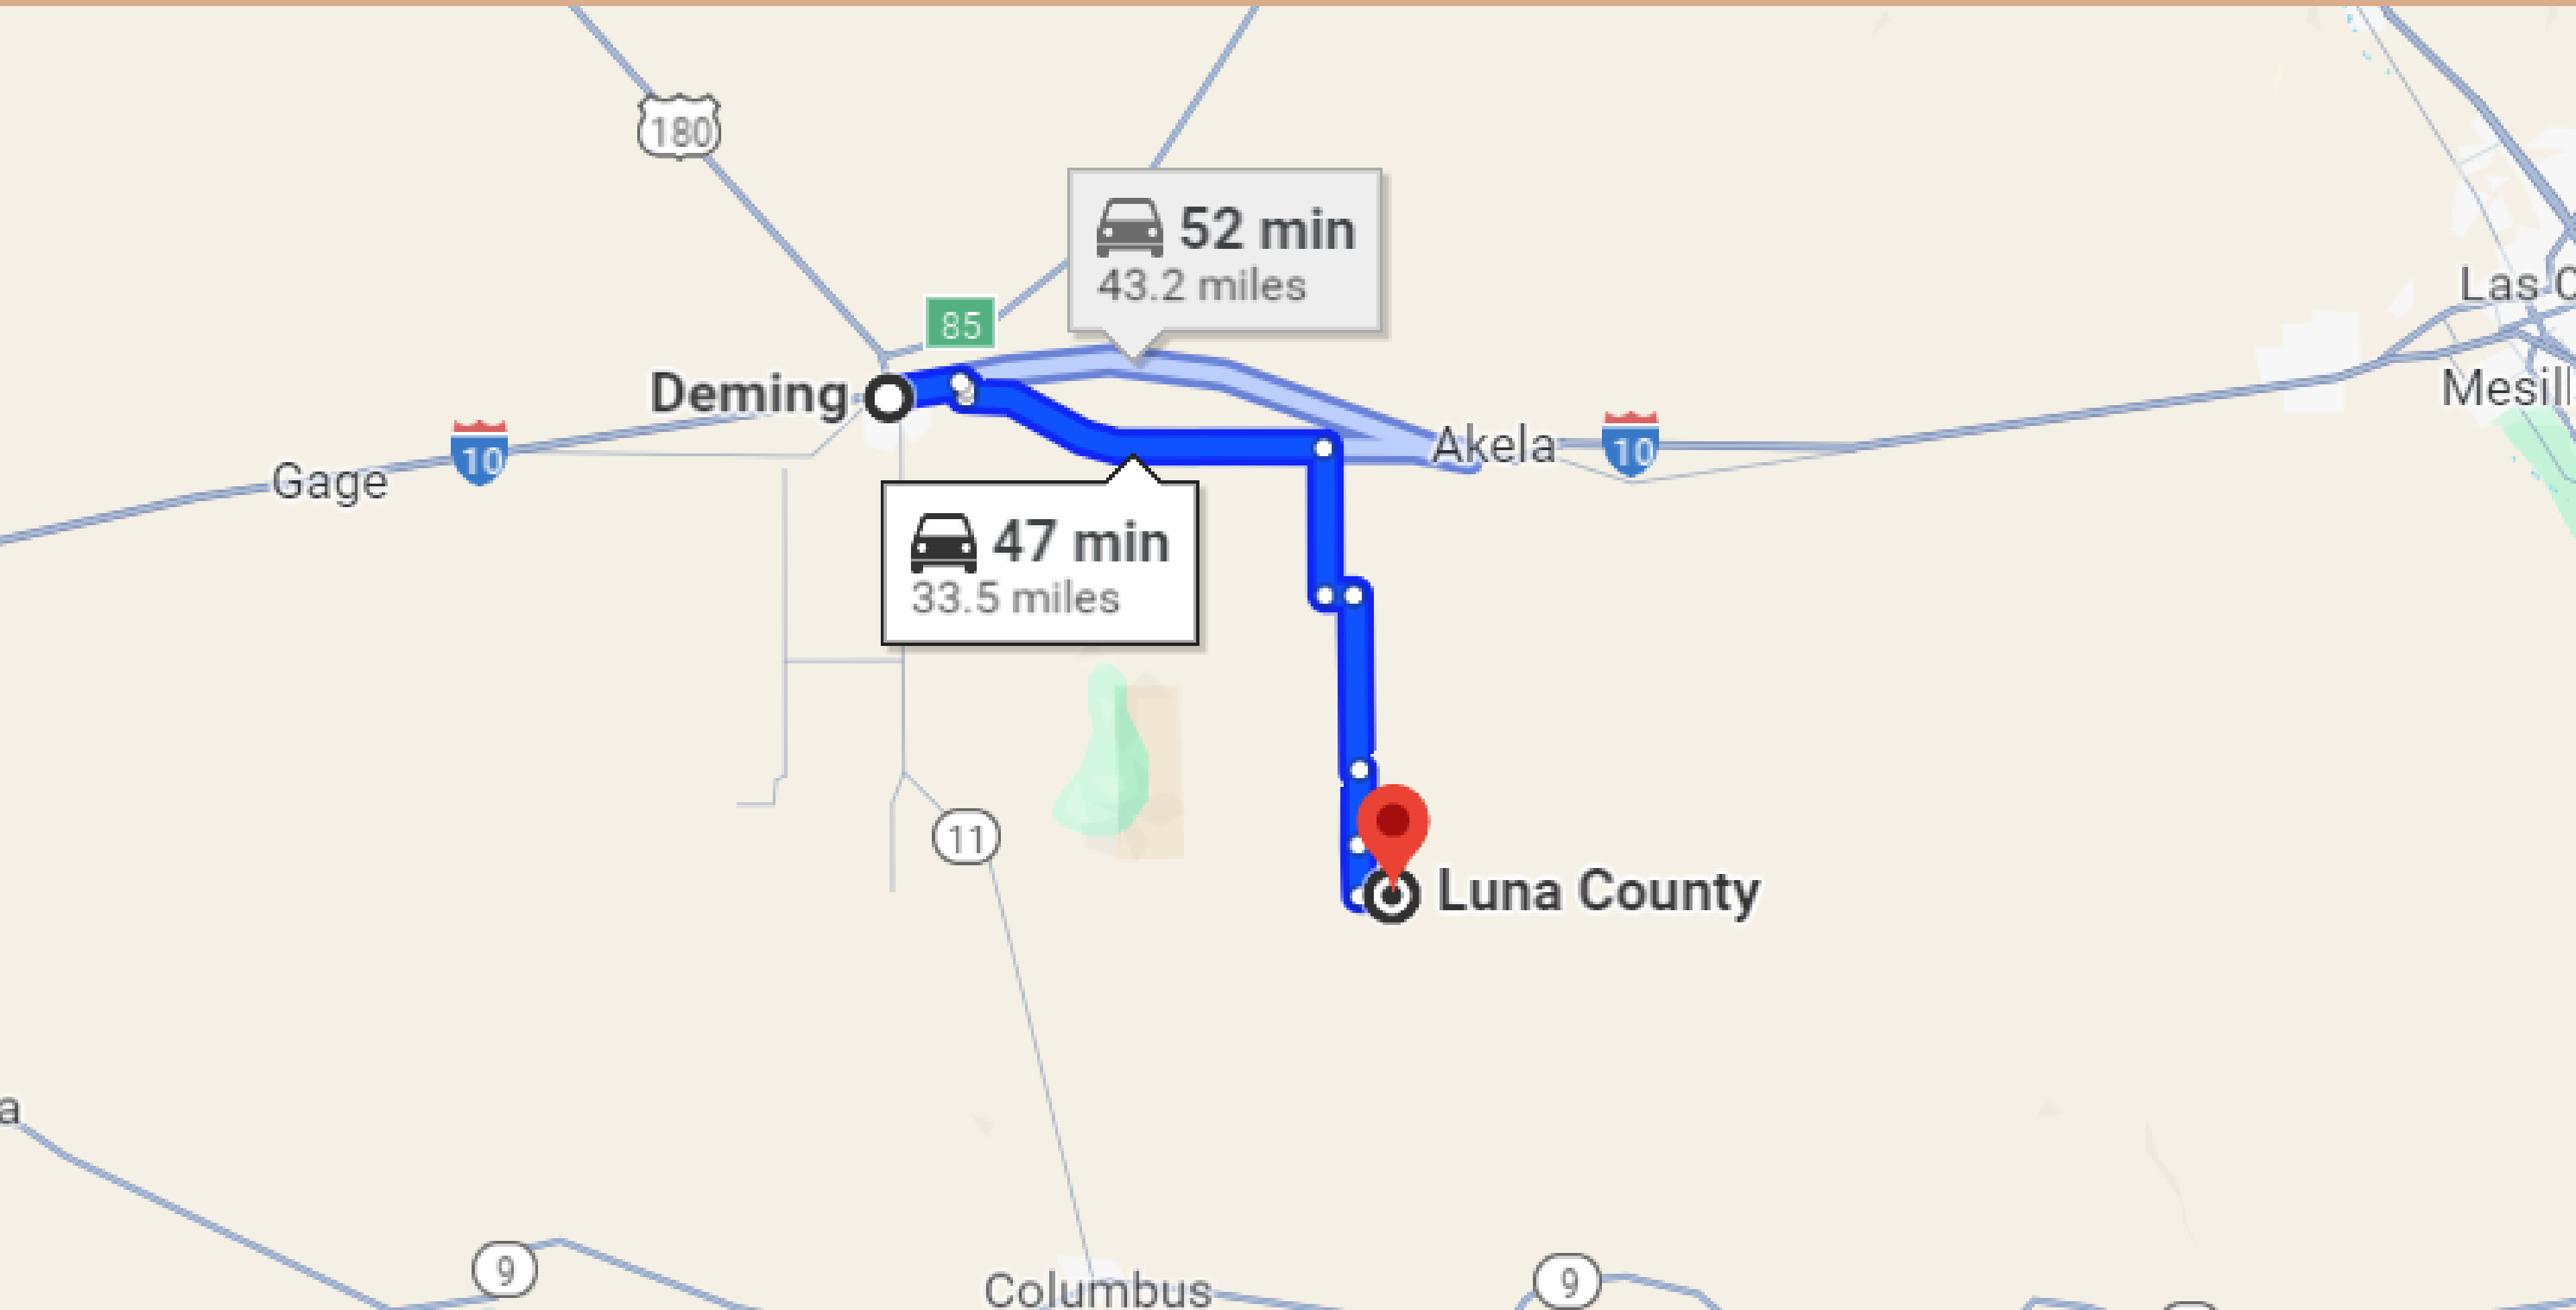

# 47-MINUTE DRIVE TO DEMING TOWN

# 1 HR & 17-MINUTE DRIVE TO COLUMBUS TOWN

# 1 HR & 17-MINUTE DRIVE TO LAS CRUCES TOWN

# 4 HRS & 10-MINUTE DRIVE TO ALBUQUERQUE