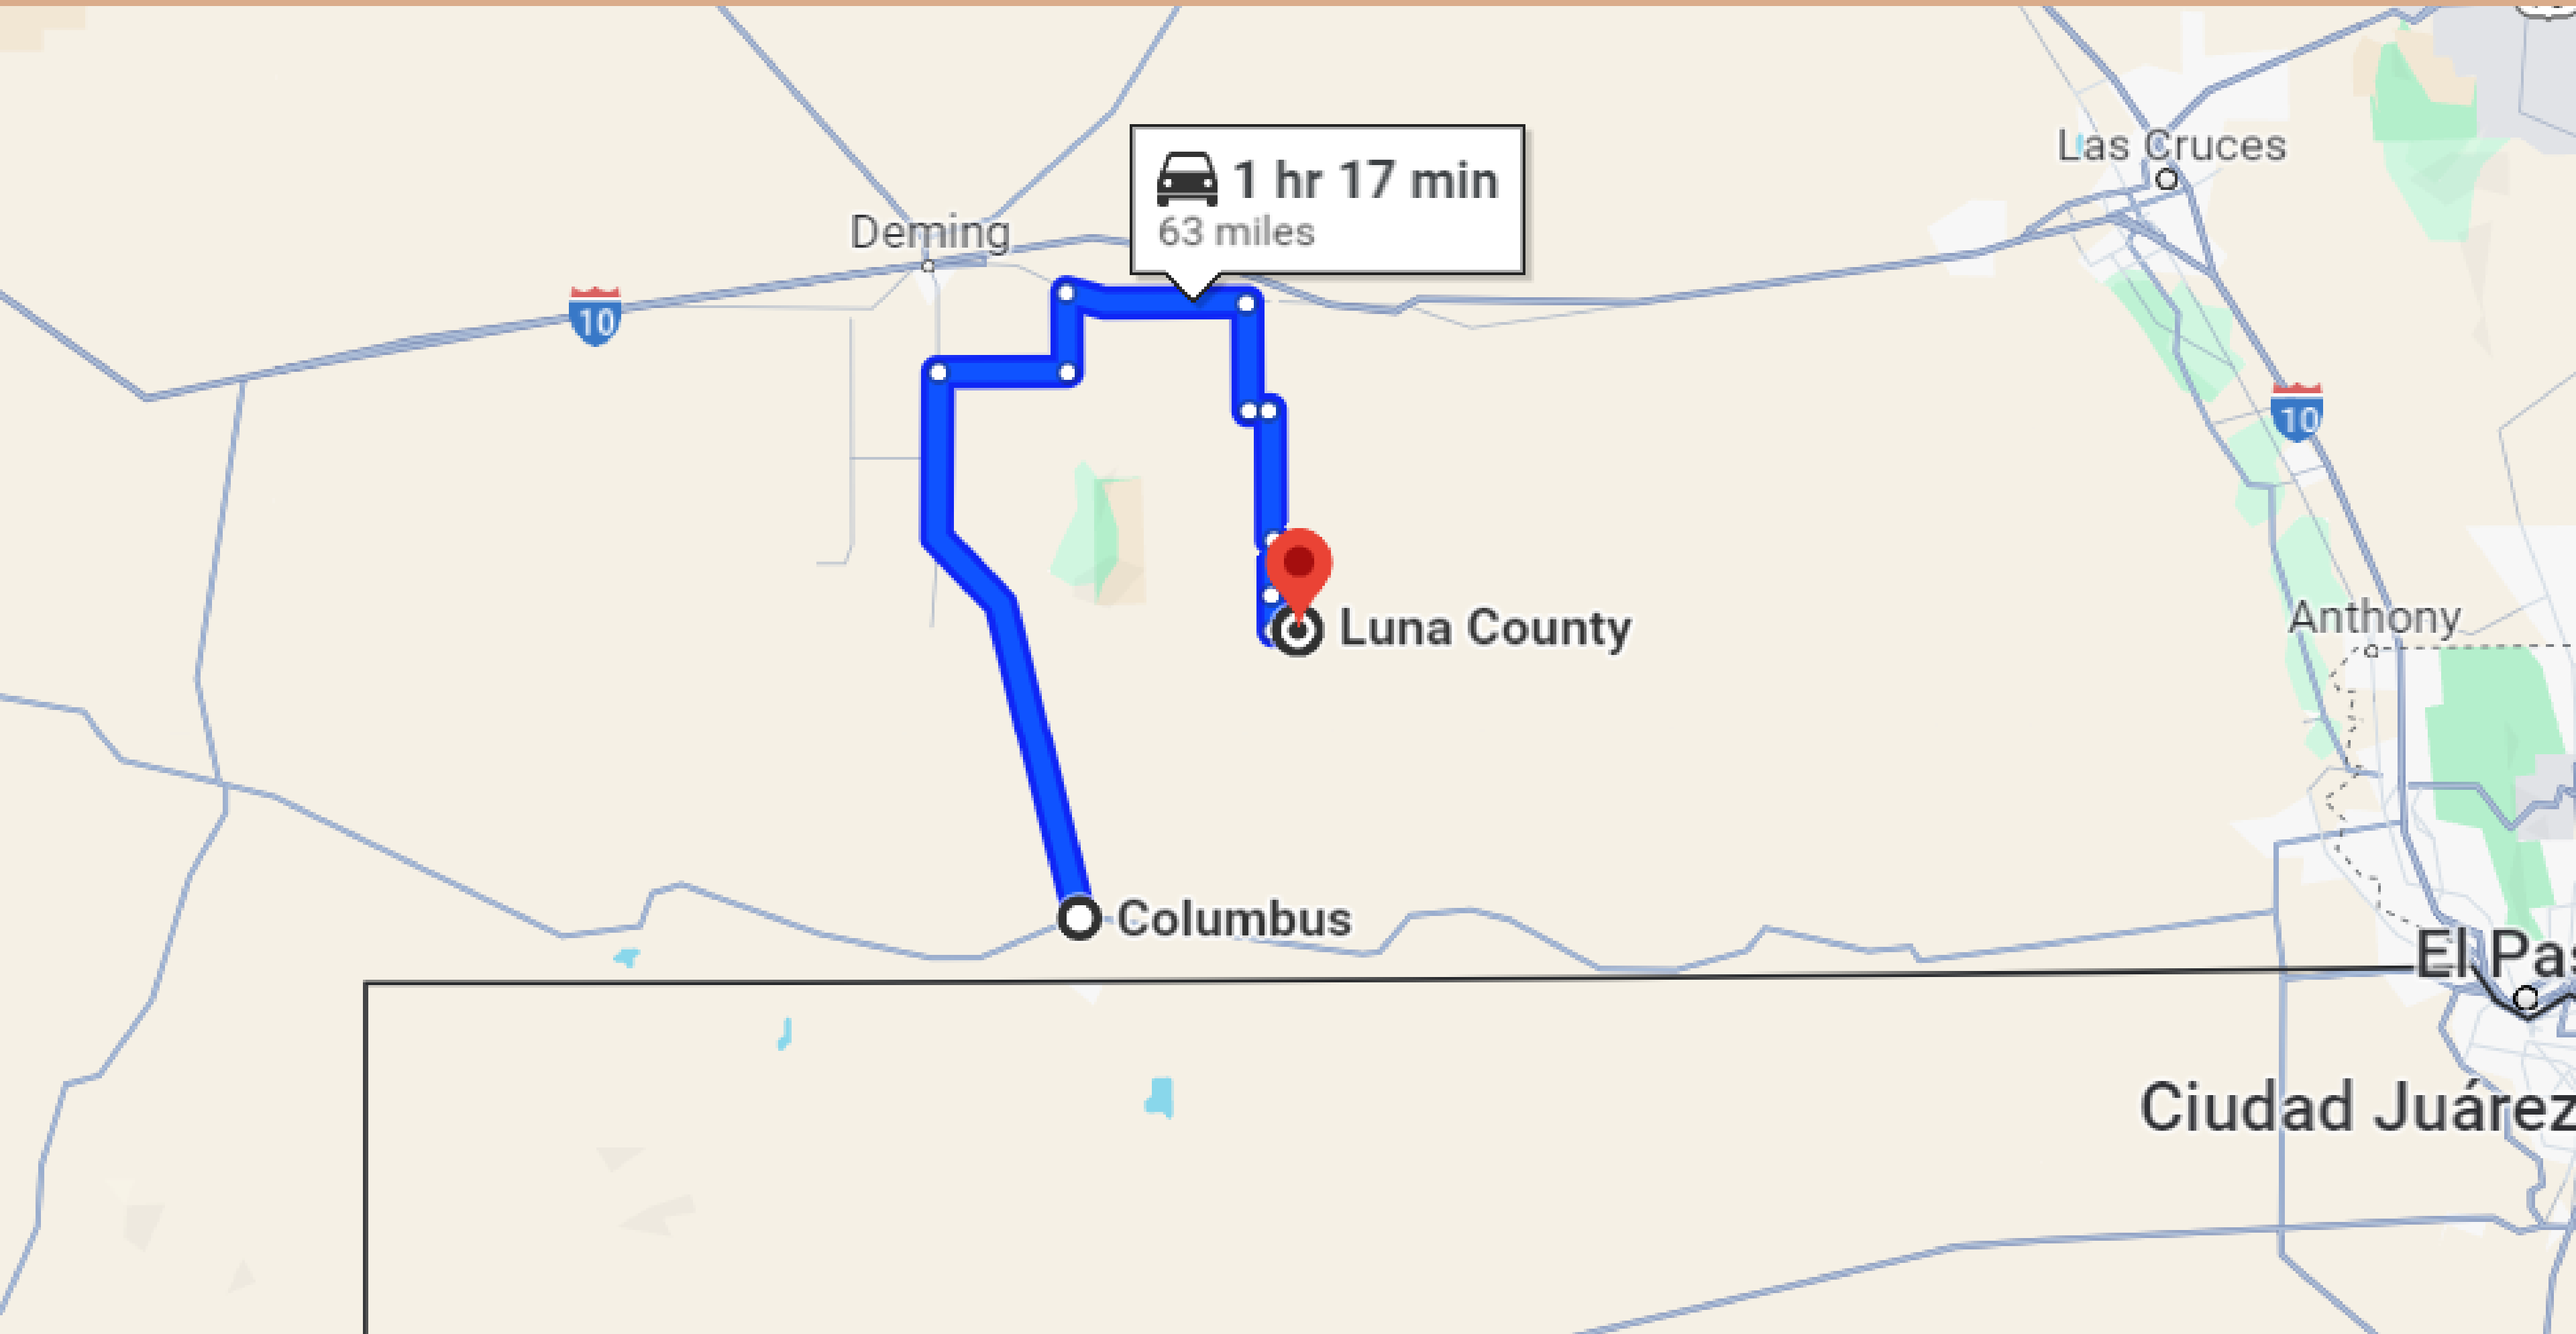

# 47-MINUTE DRIVE TO DEMING TOWN

# 1 HR & 17-MINUTE DRIVE TO COLUMBUS TOWN

# 1 HR & 17-MINUTE DRIVE TO LAS CRUCES TOWN

# 4 HRS & 10-MINUTE DRIVE TO ALBUQUERQUE